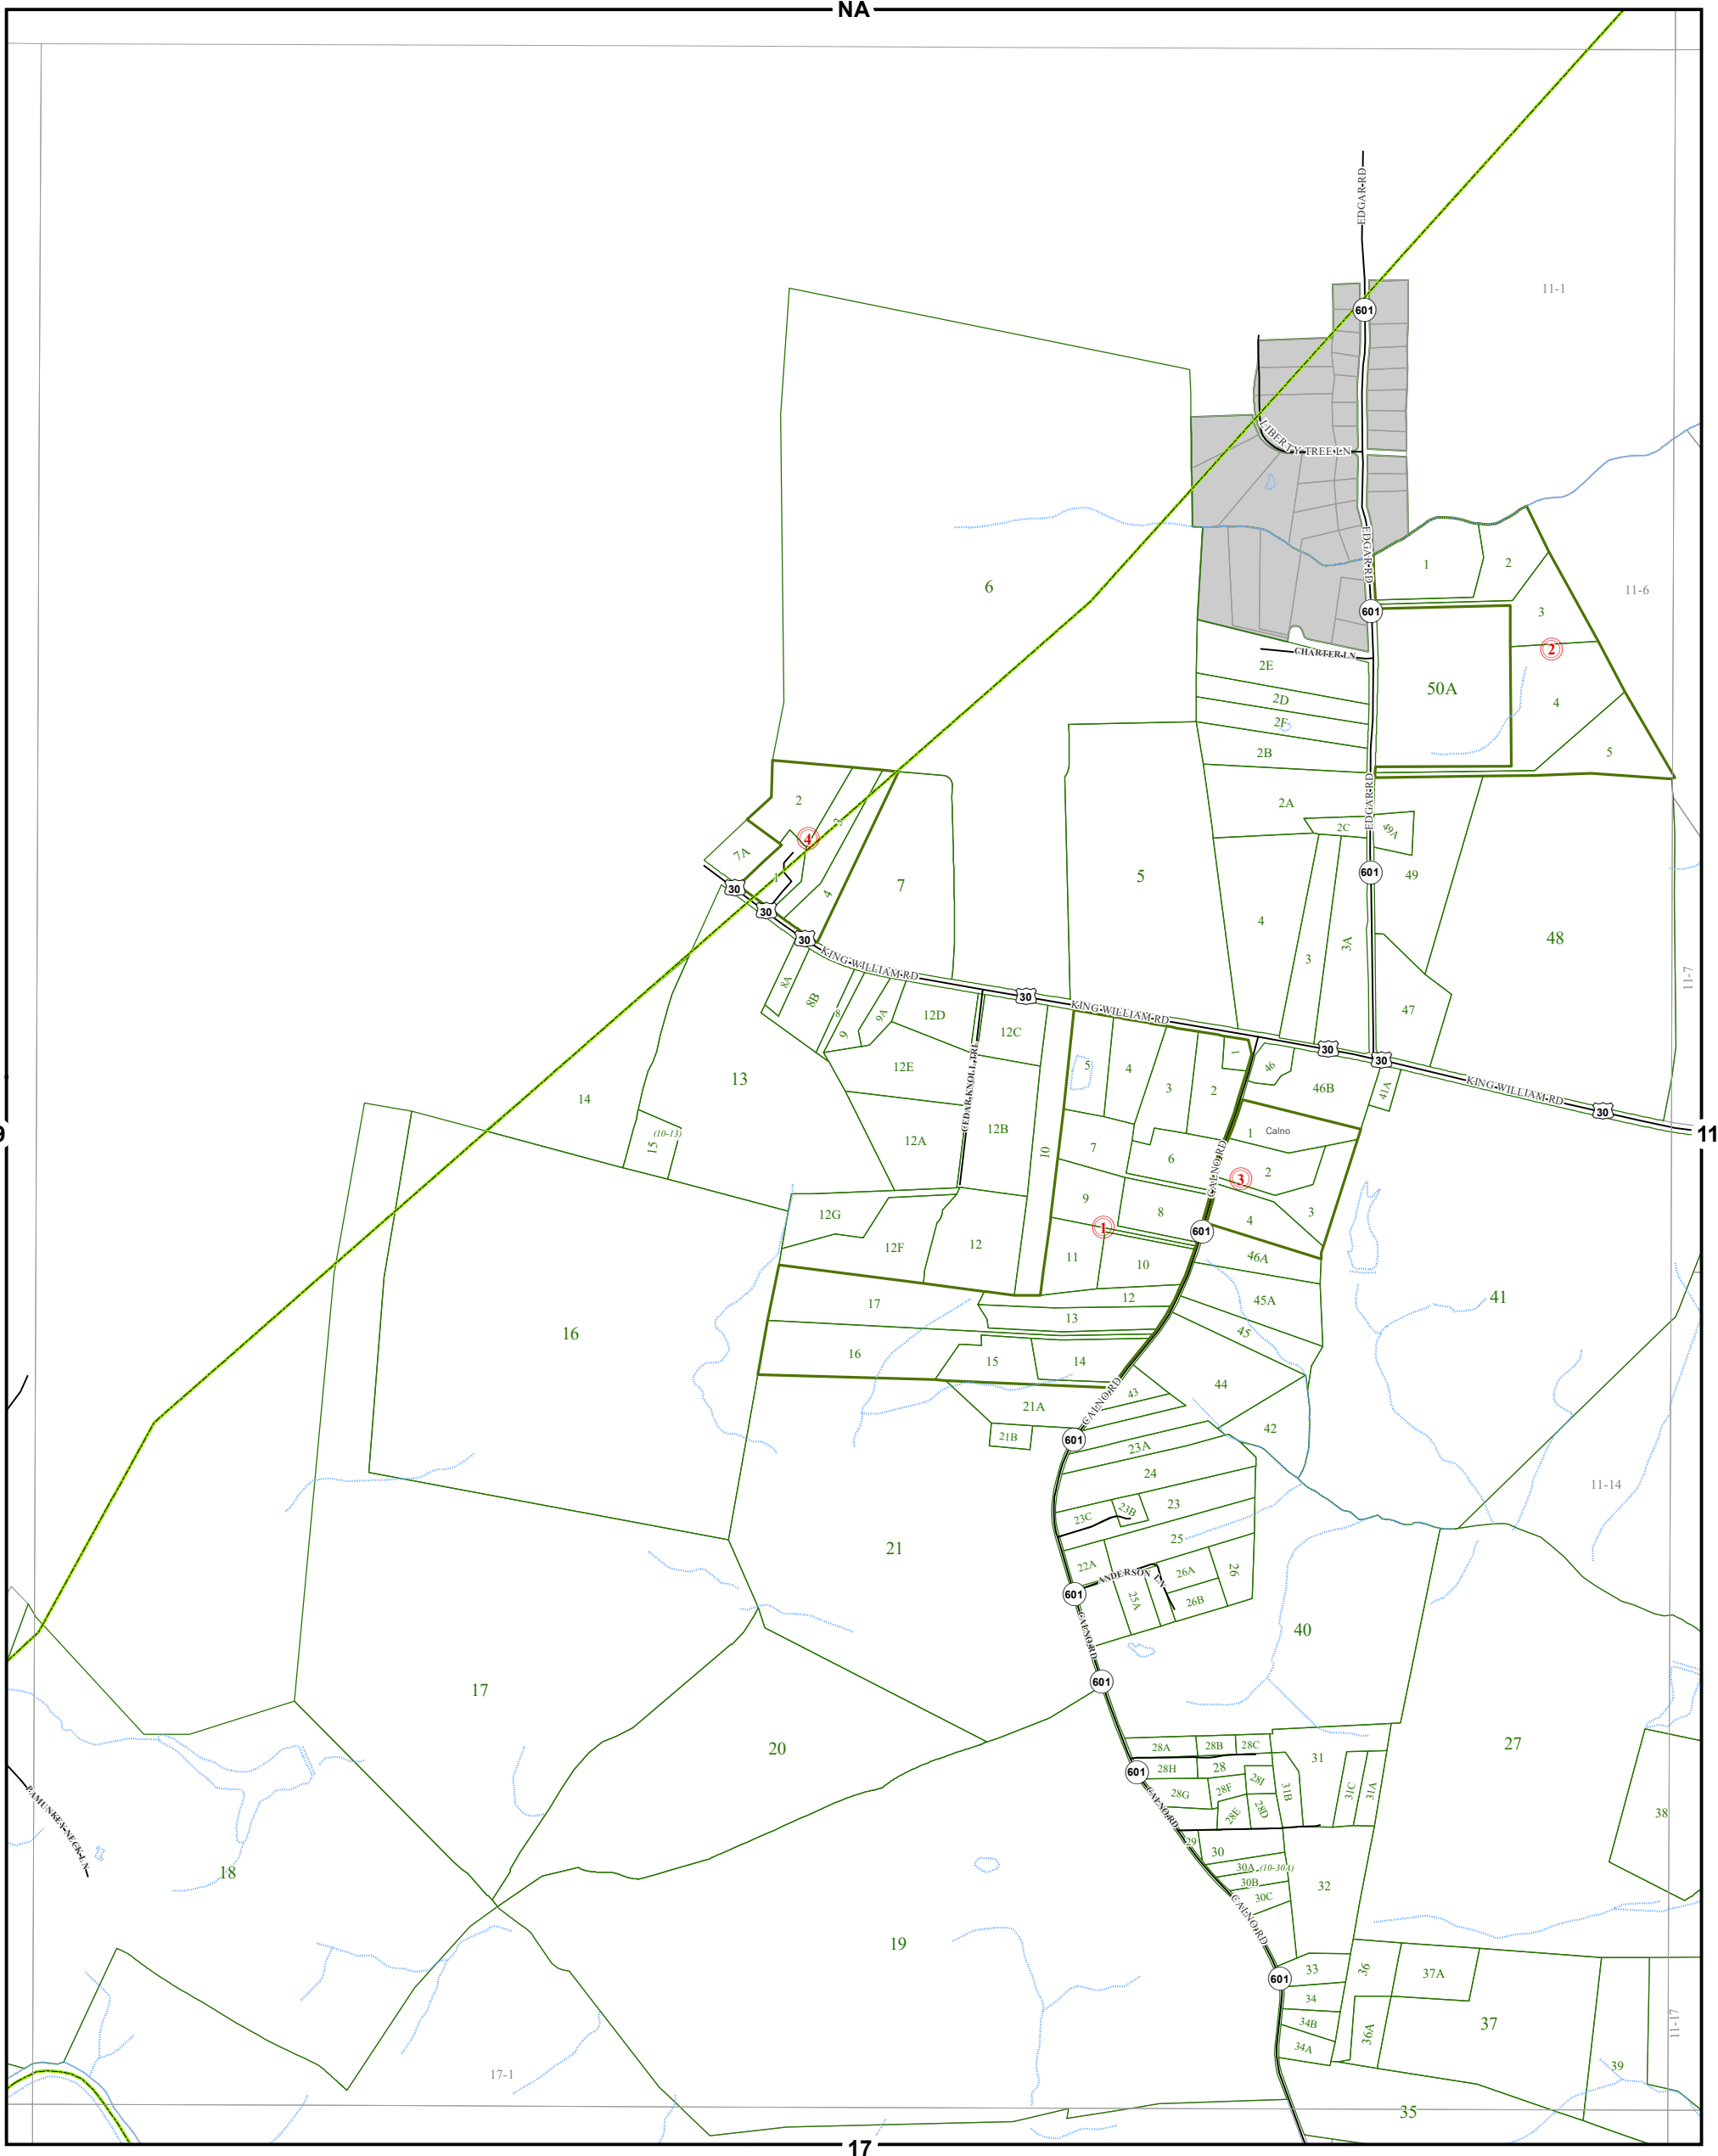

KING WILLIAM COUNTY

Last Updated July 2016

Map information is believed to be accurate, but accuracy is not guaranteed. Any errors or omissions should be reported to the Commissioner of Revenue's office. In no event will King William County be liable for any damages or other pecuniary loss that may arise from the use of this data.

MANGOHICK DISTRICT

SECTION 10

LEGEND

- County Boundary
- Routes
- Lots
- District Boundaries
- Streams
- Railroads
- Roads / Alleys
- Sections
- Blocks
- Water Bodies