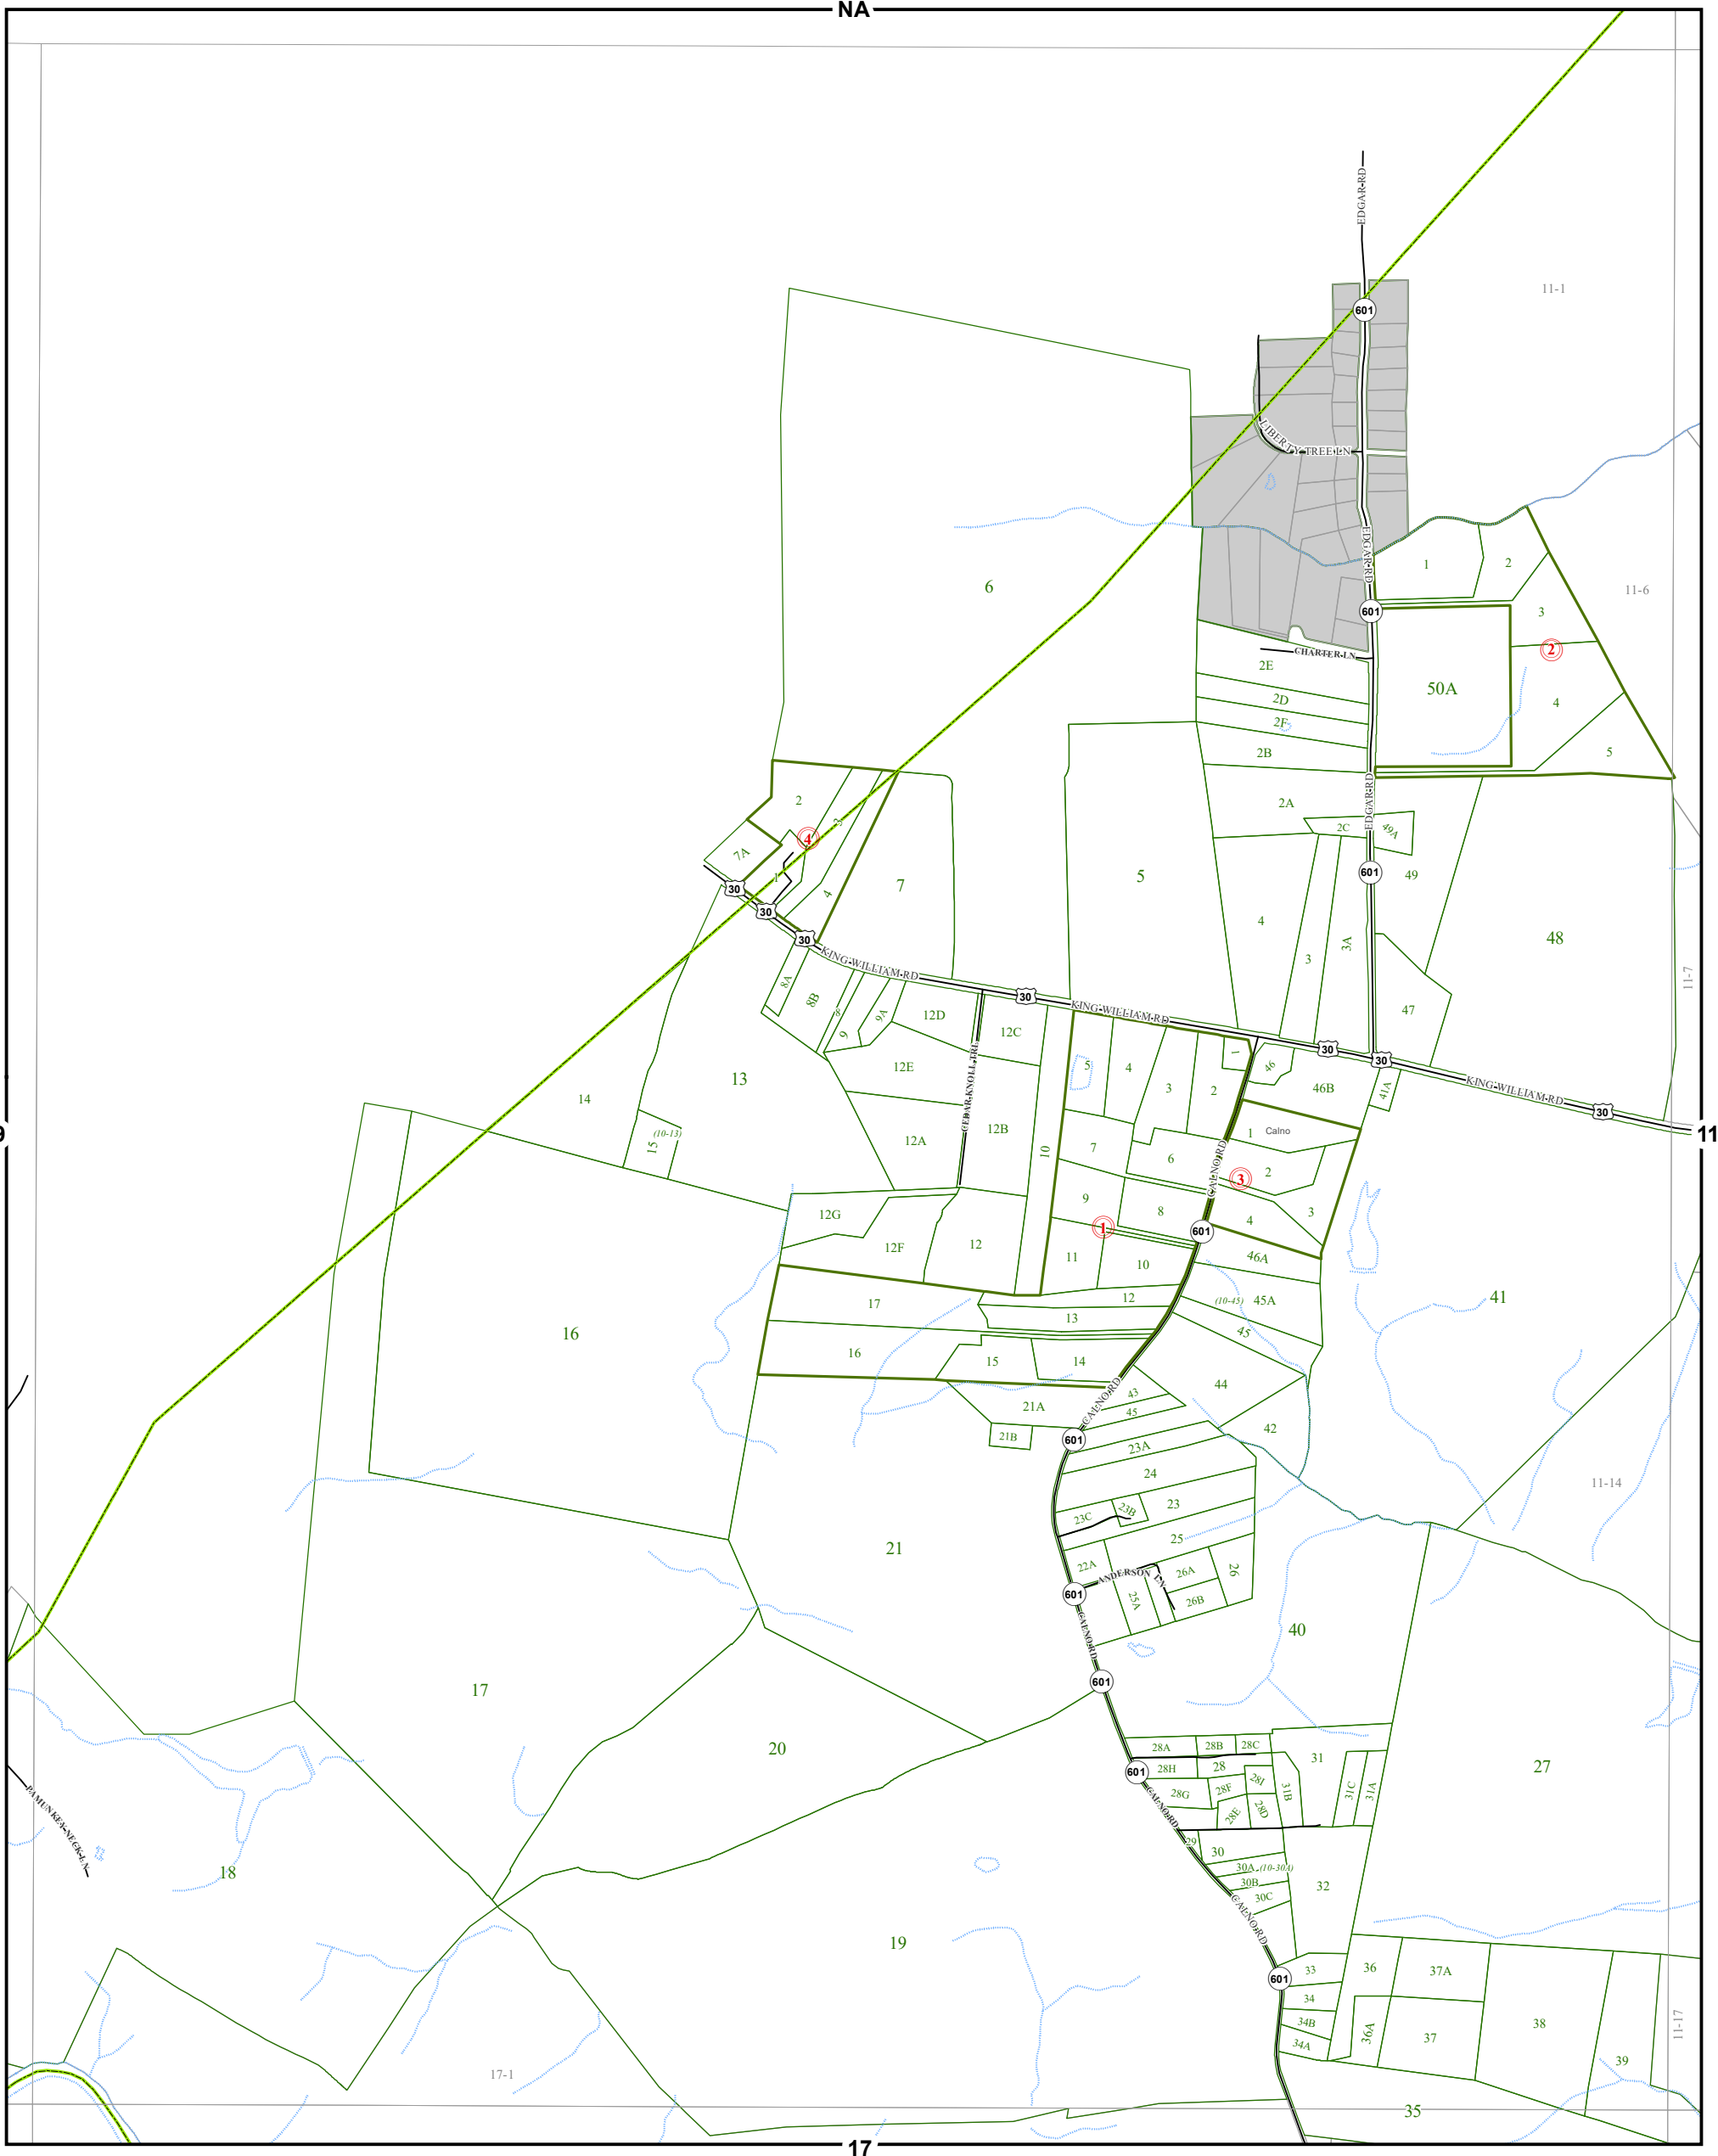

KING WILLIAM COUNTY

Last Updated May 2017

Map information is believed to be accurate, but accuracy is not guaranteed. Any errors or omissions should be reported to the Commissioner of Revenue's office. In no event will King William County be liable for any damages or other pecuniary loss that may arise from the use of this data.

MANGOHICK DISTRICT

SECTION 10

LEGEND

- County Boundary
- Routes
- Lots
- District Boundaries
- Streams
- Railroads
- Roads / Alleys
- Sections
- Blocks
- Water Bodies