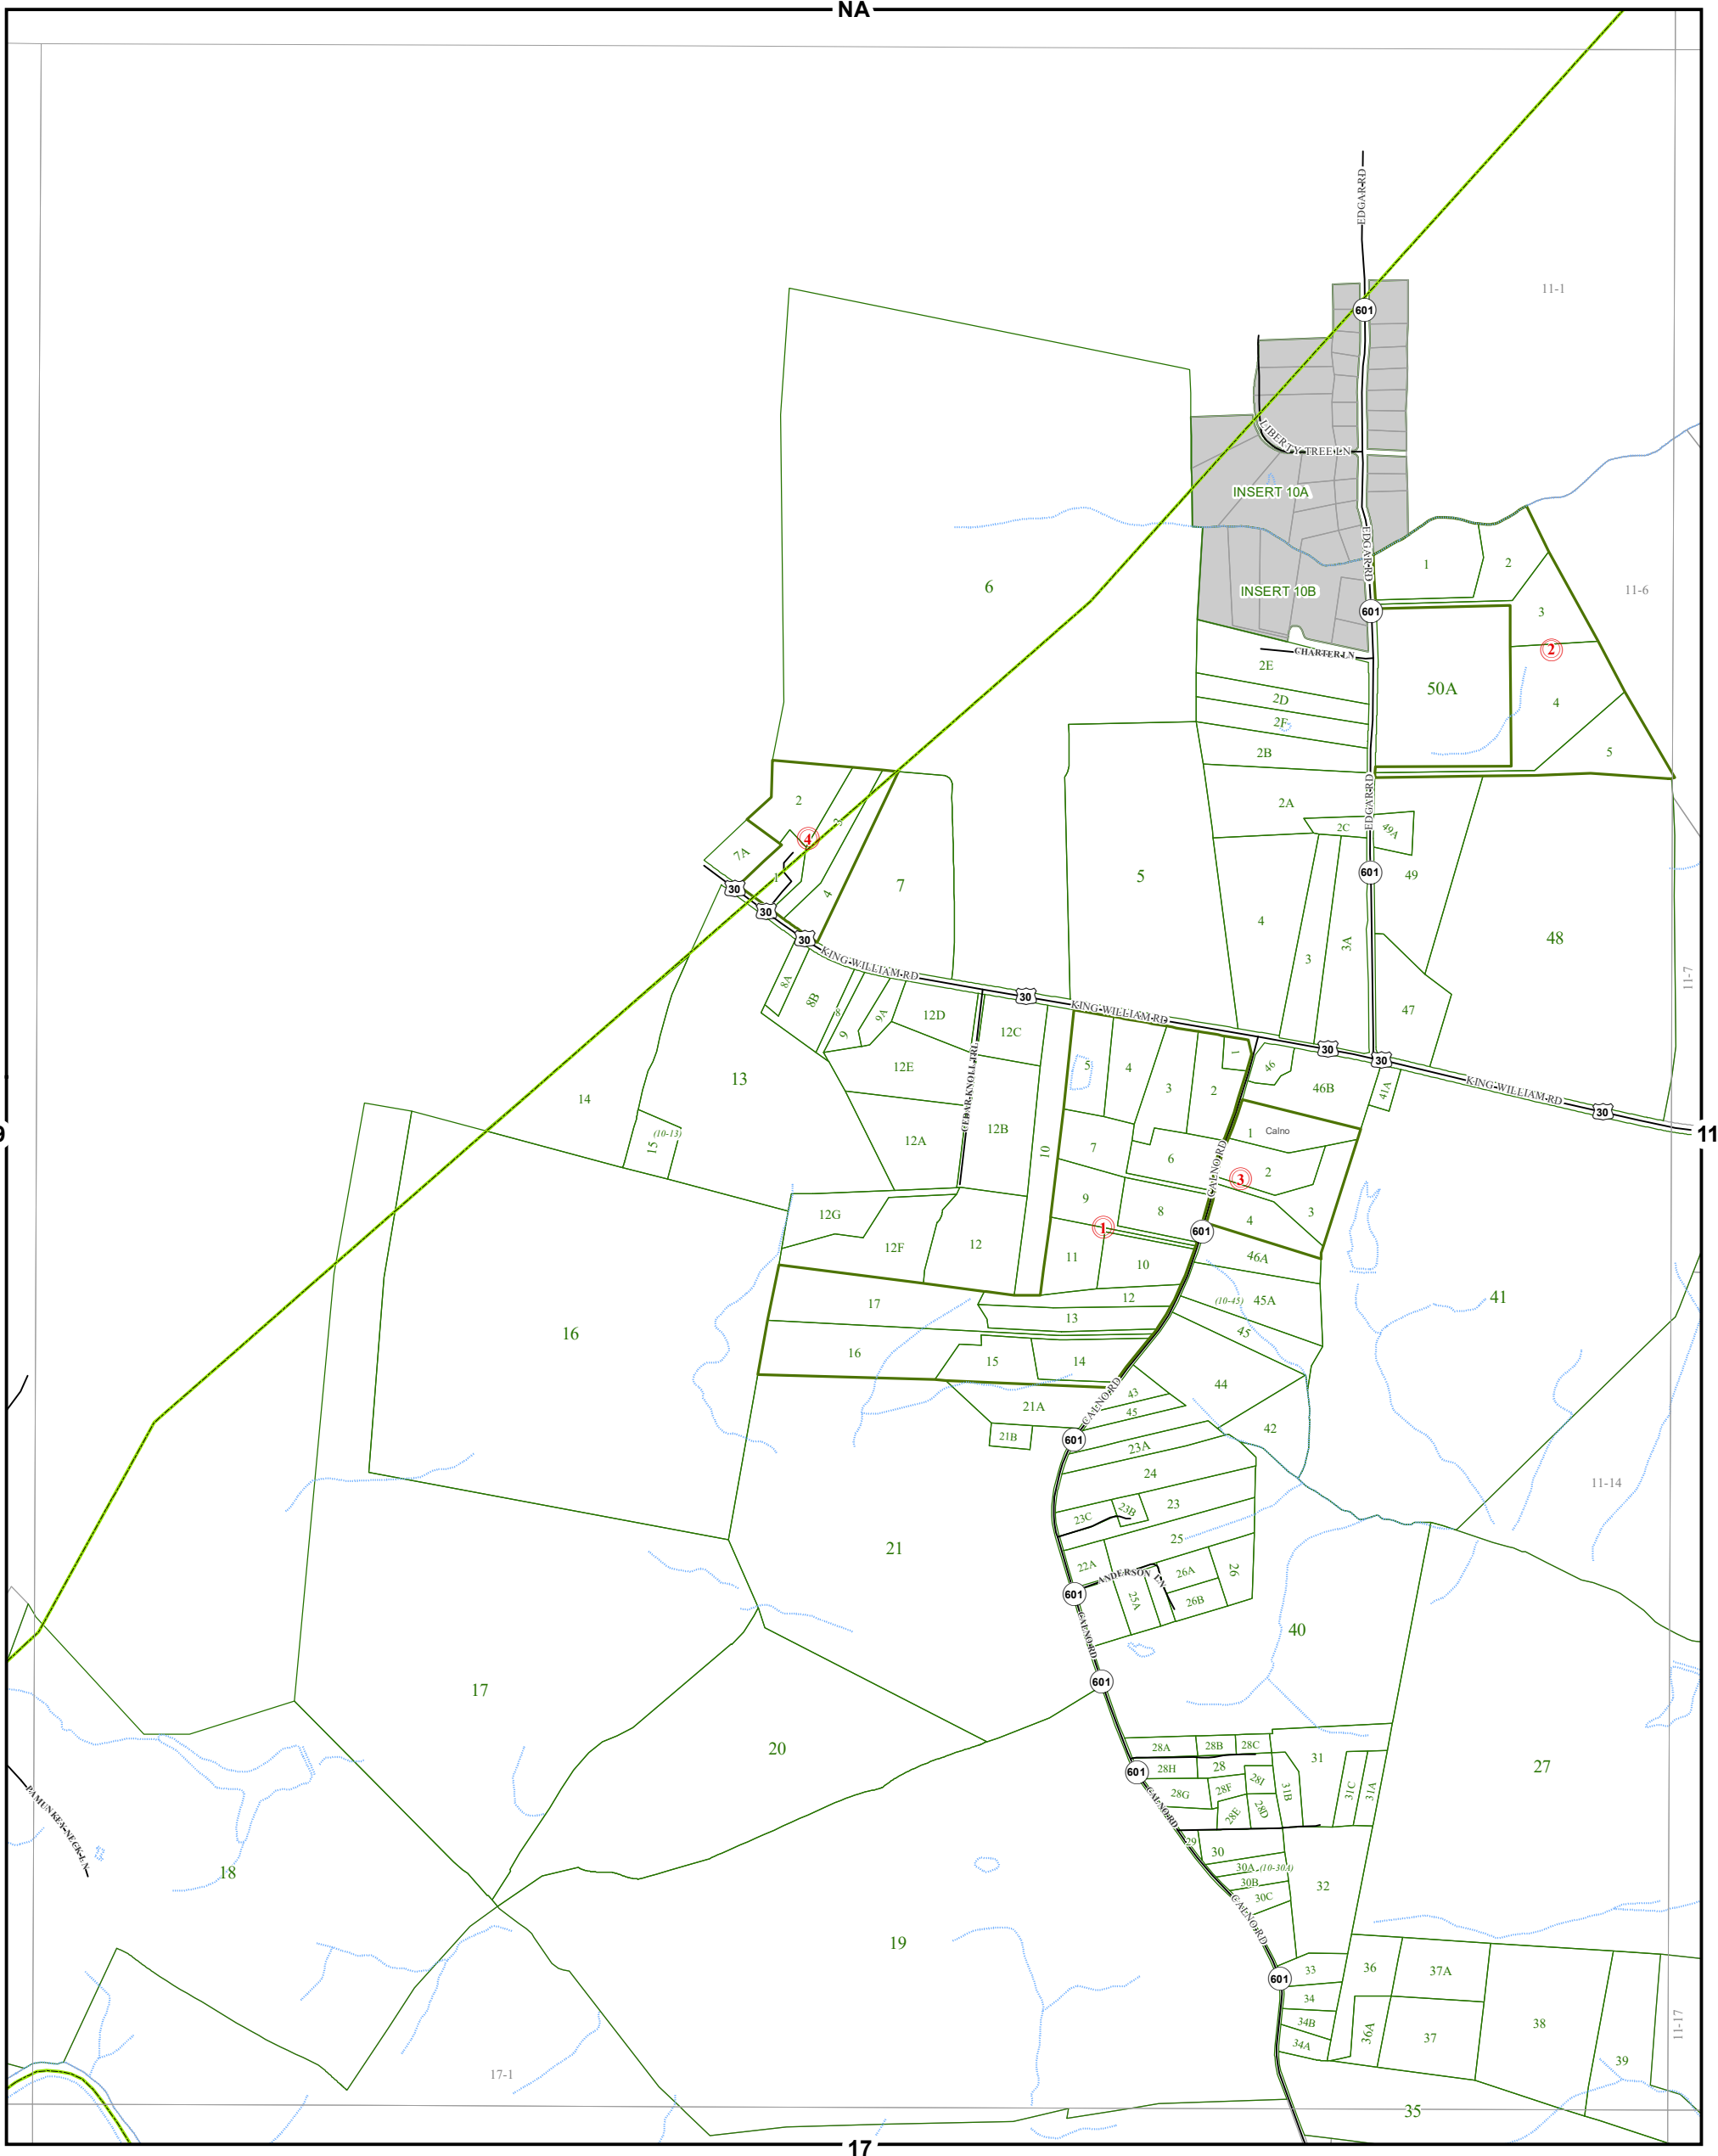

KING WILLIAM COUNTY

Last Updated February 2018

Map information is believed to be accurate, but accuracy is not guaranteed. Any errors or omissions should be reported to the Commissioner of Revenue's office. In no event will King William County be liable for any damages or other pecuniary loss that may arise from the use of this data.

MANGOHICK DISTRICT

SECTION 10

LEGEND

- County Boundary
- Routes
- Lots
- District Boundaries
- Streams
- Railroads
- Roads / Alleys
- Sections
- Blocks
- Water Bodies