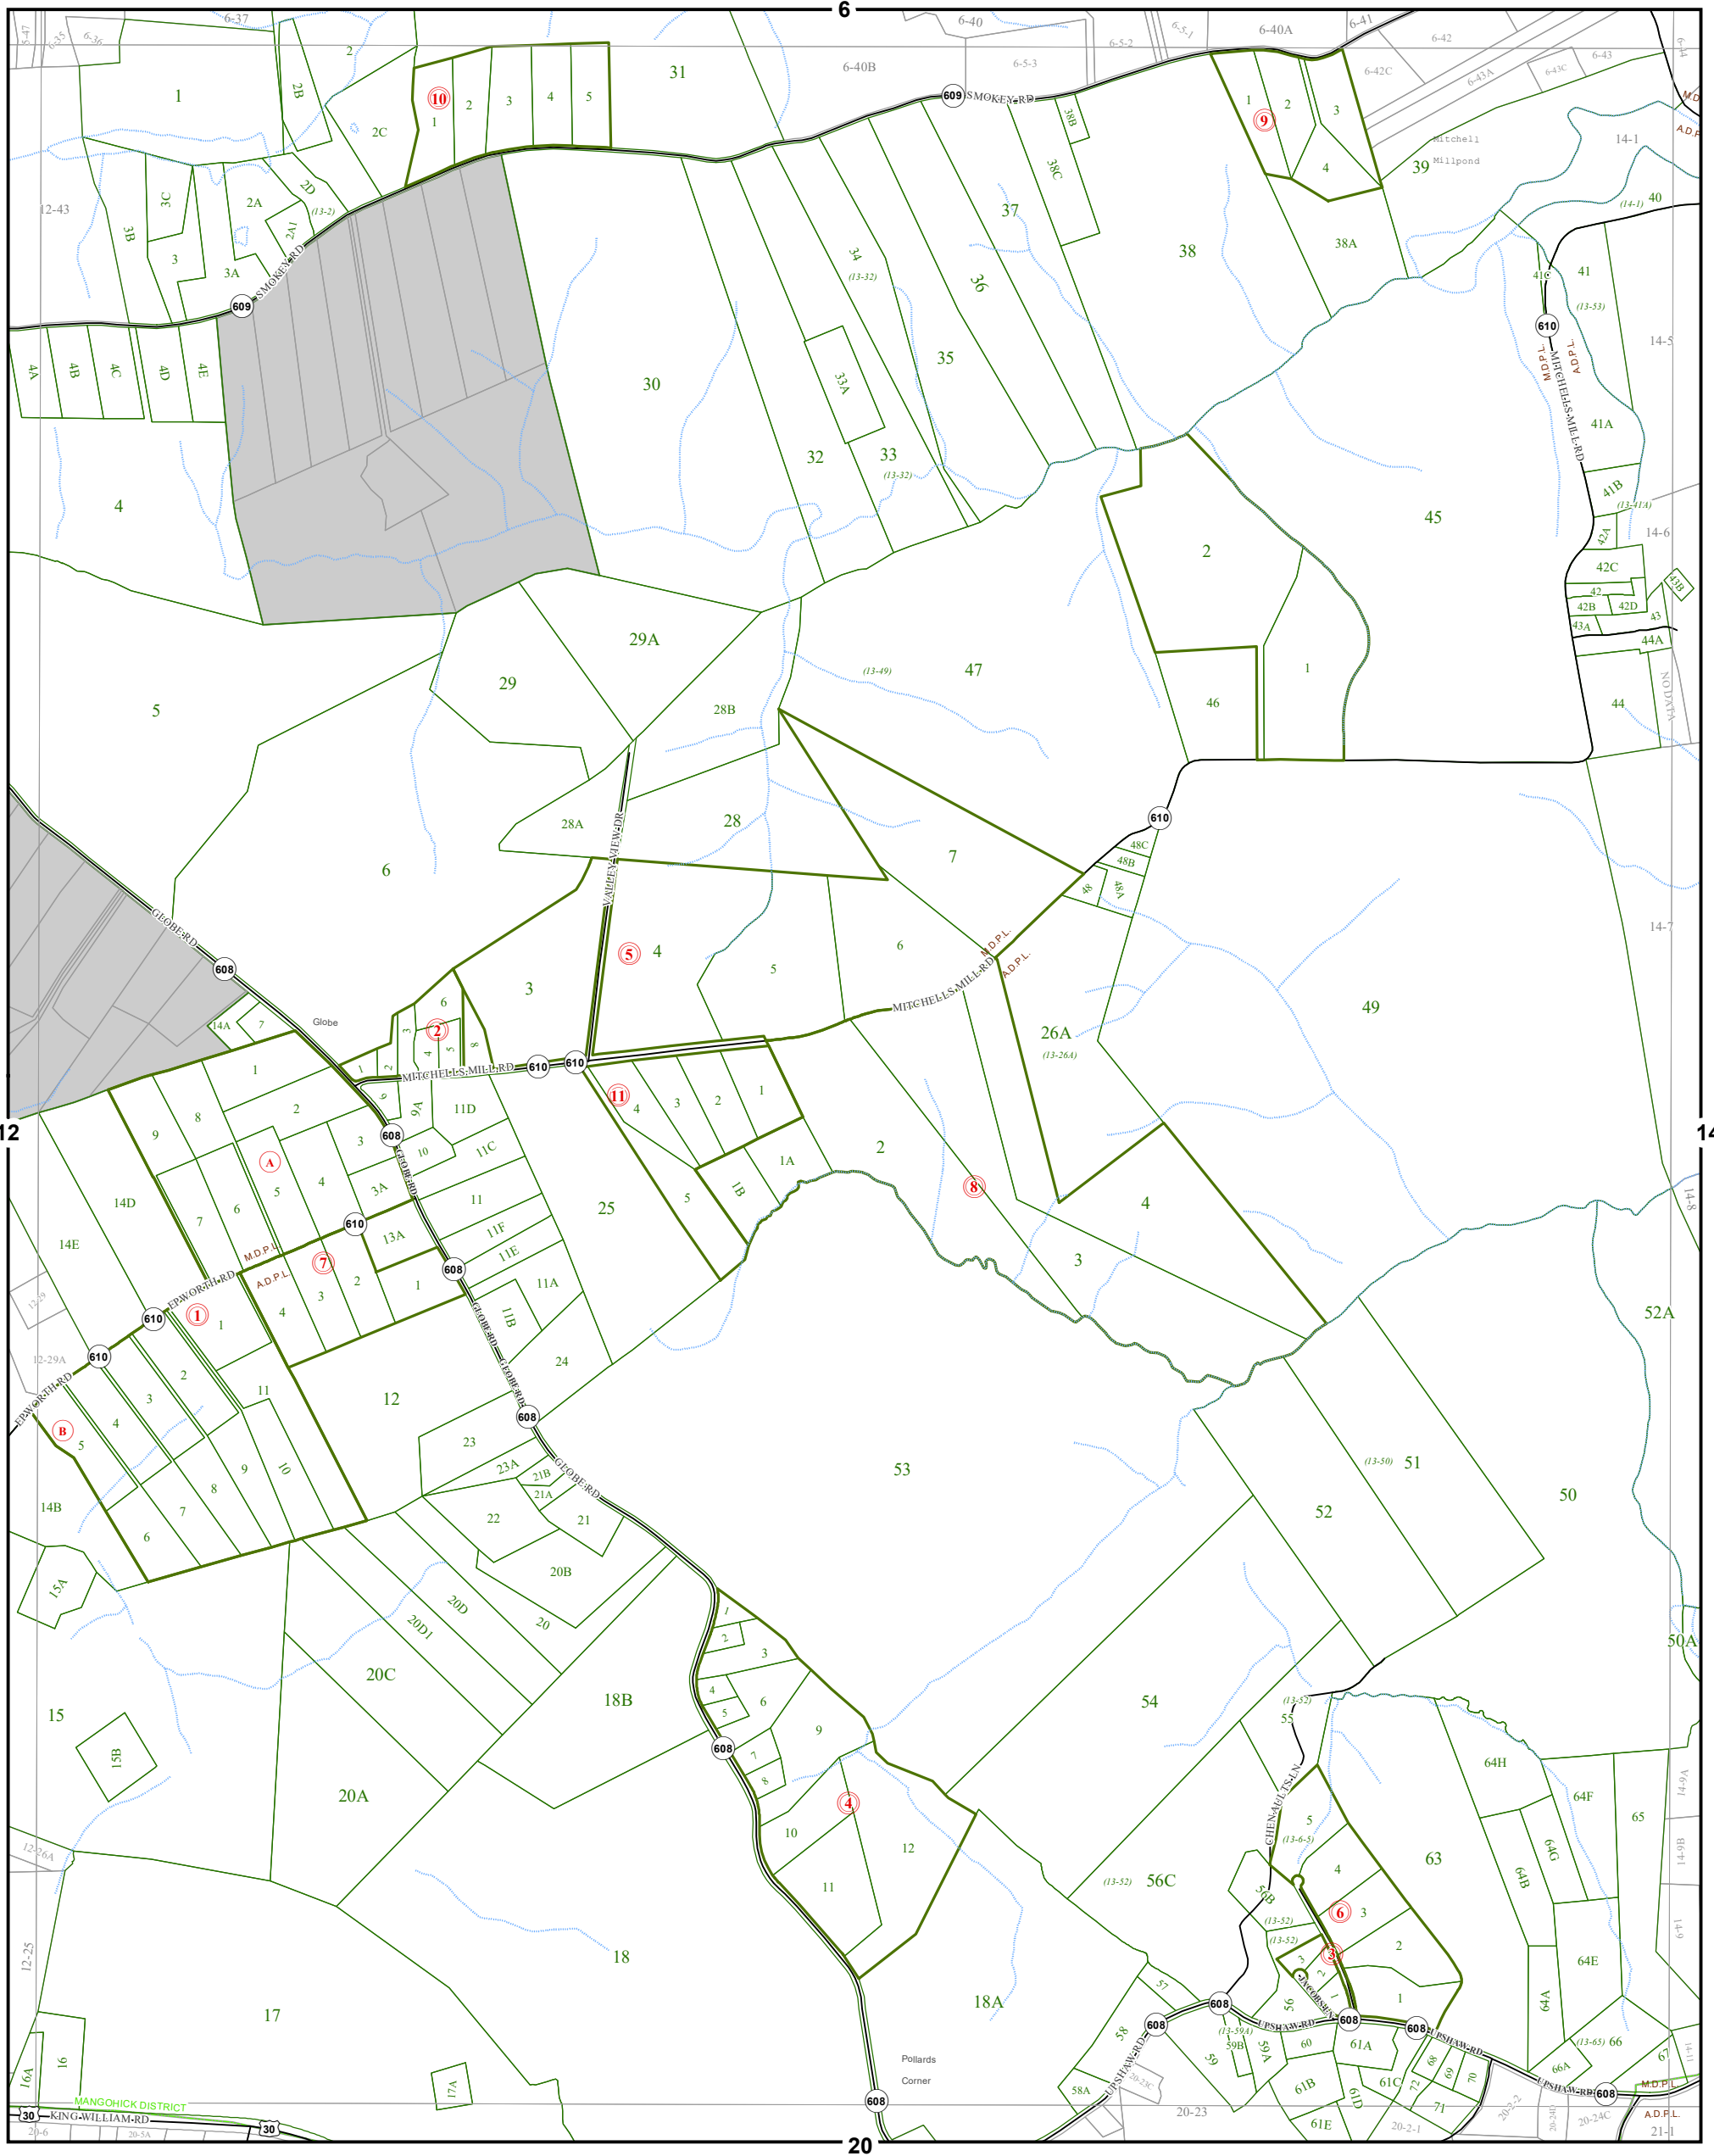

KING WILLIAM COUNTY

Last Updated July 2016

Map information is believed to be accurate, but accuracy is not guaranteed. Any errors or omissions should be reported to the Commissioner of Revenue's office. In no event will King William County be liable for any damages or other pecuniary loss that may arise from the use of this data.

MANGOHIK & ACQUINTON DISTRICT

SECTION 13

LEGEND

- County Boundary
- Routes
- 1 Lots
- District Boundaries
- Streams
- Railroads
- Roads / Alleys
- 1 Sections
- Blocks
- Water Bodies