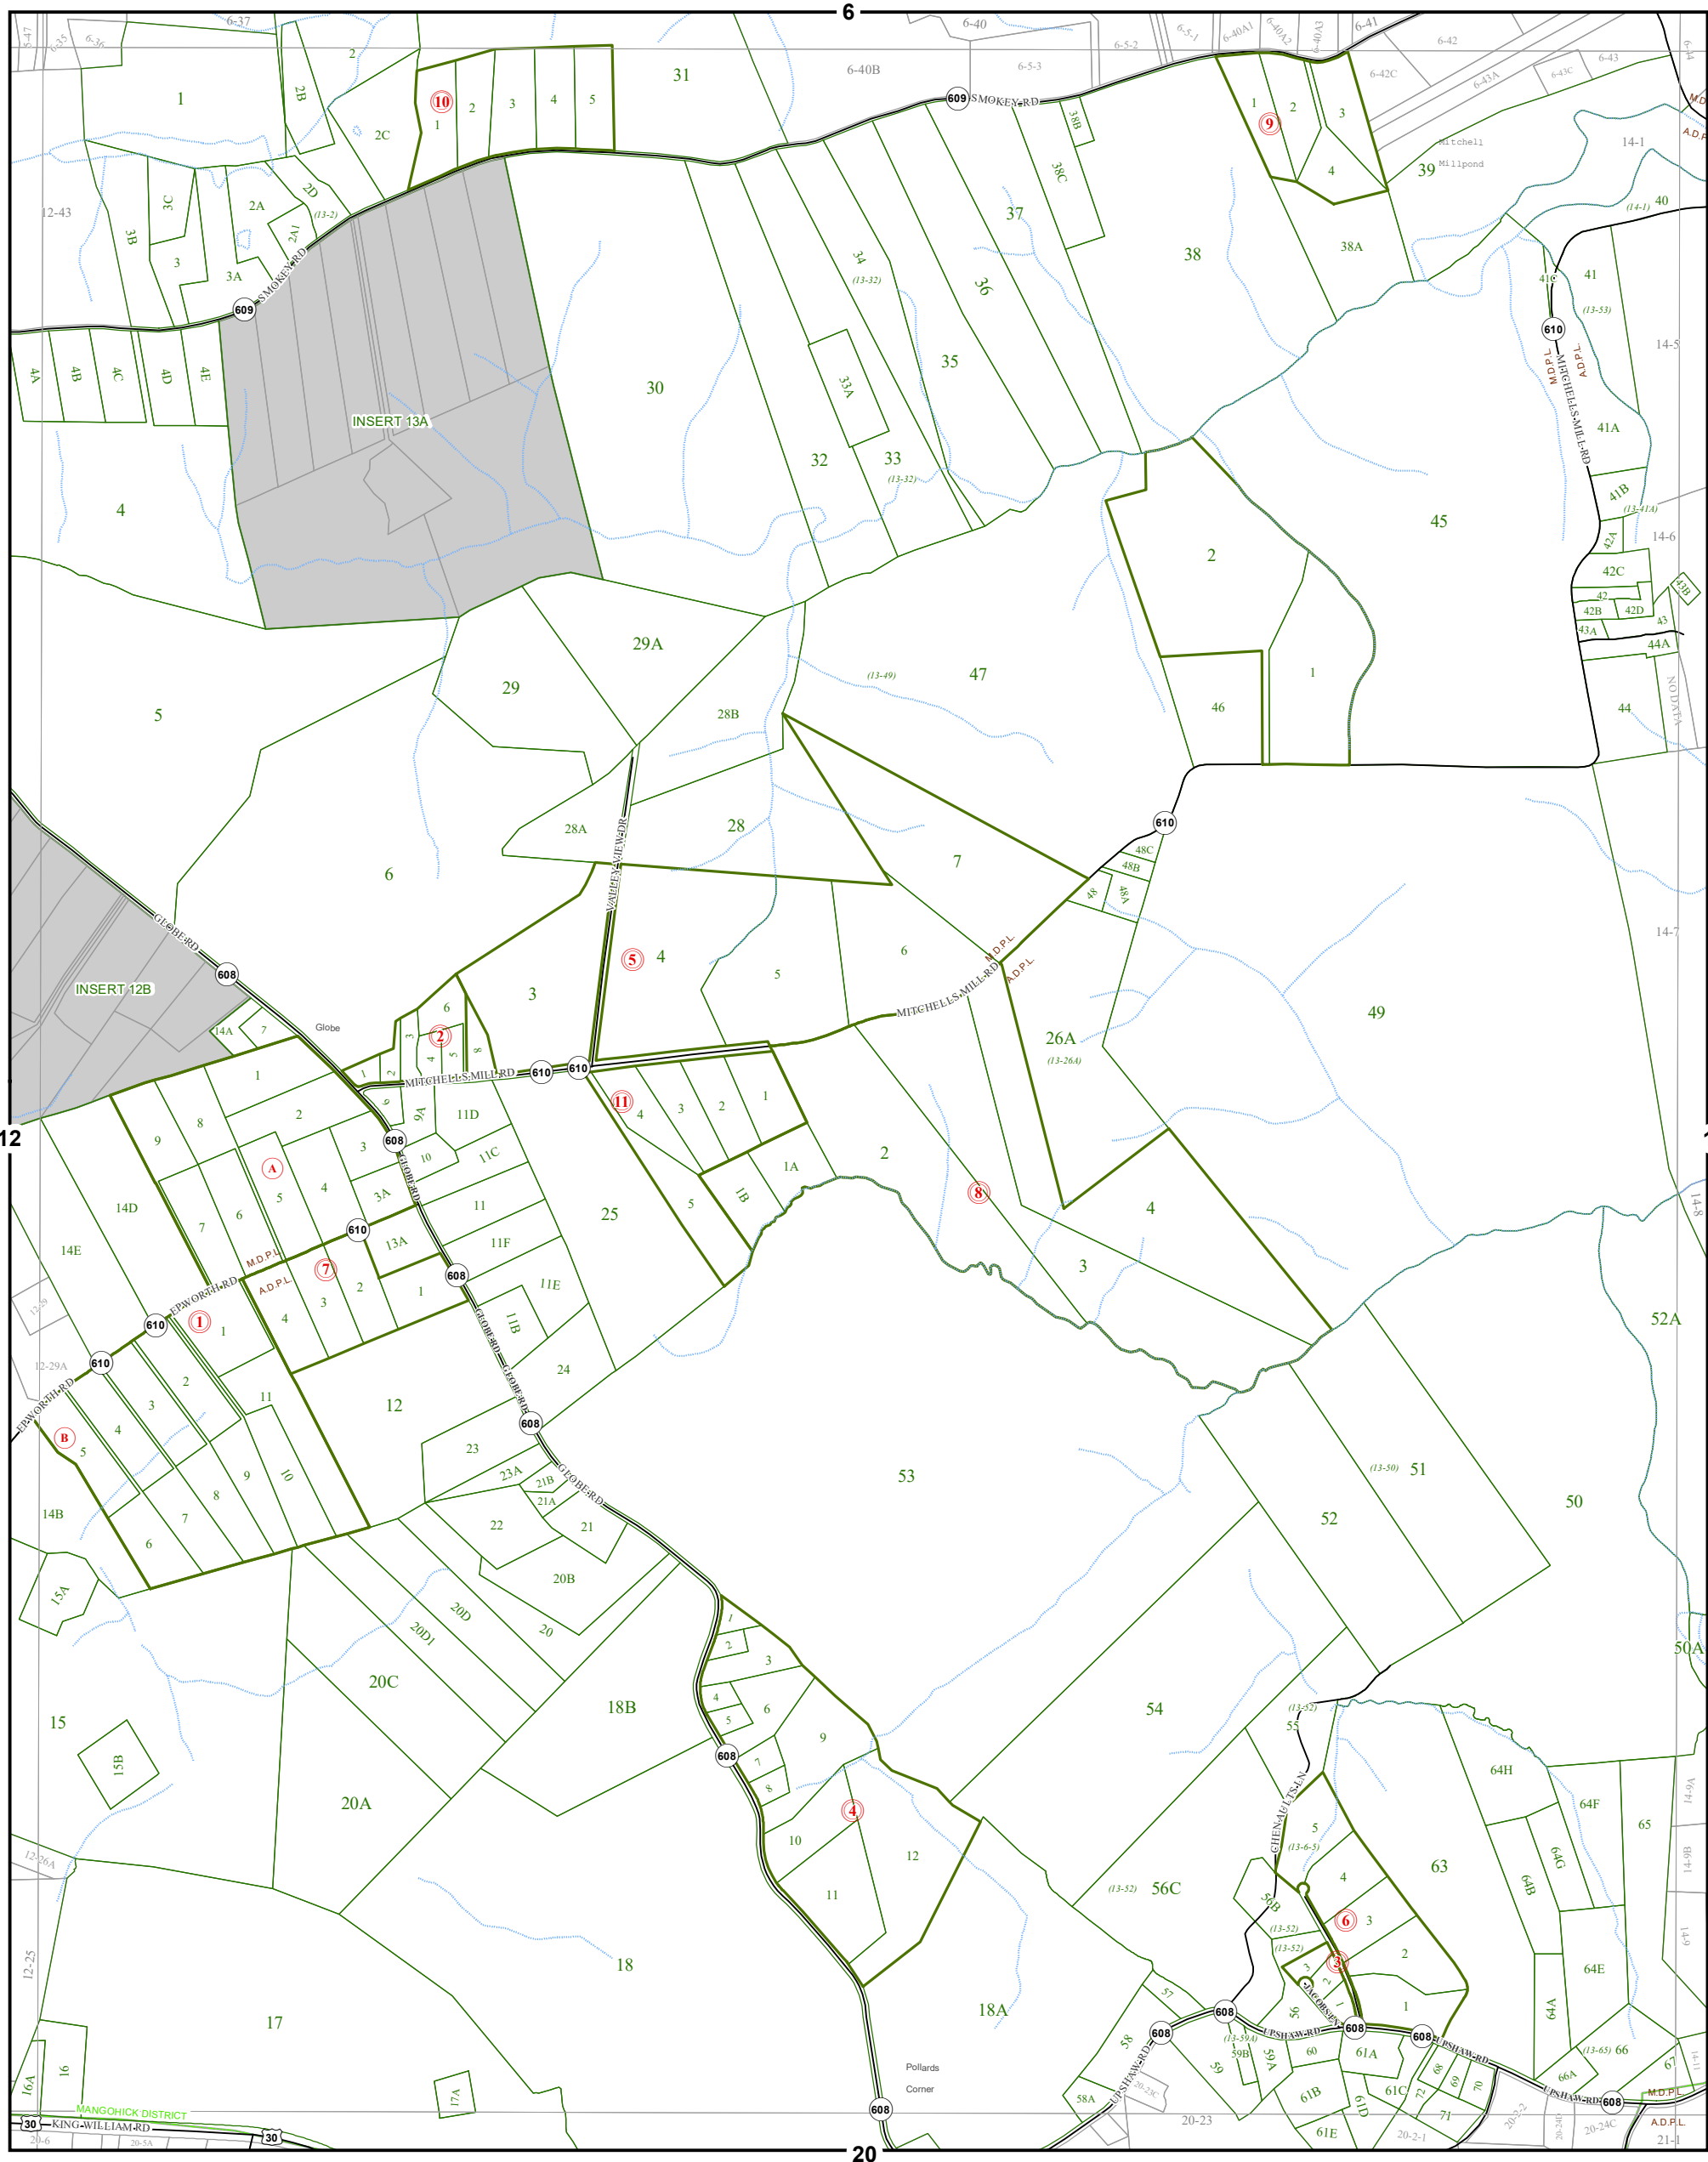

KING WILLIAM COUNTY

Last Updated February 2018

Map information is believed to be accurate, but accuracy is not guaranteed. Any errors or omissions should be reported to the Commissioner of Revenue's office. In no event will King William County be liable for any damages or other pecuniary loss that may arise from the use of this data.

MANGOHIK & ACQUINTON DISTRICT

SECTION 13

LEGEND

- County Boundary
- Routes
- Lots
- District Boundaries
- Streams
- Railroads
- Roads / Alleys
- Sections
- Blocks
- Water Bodies