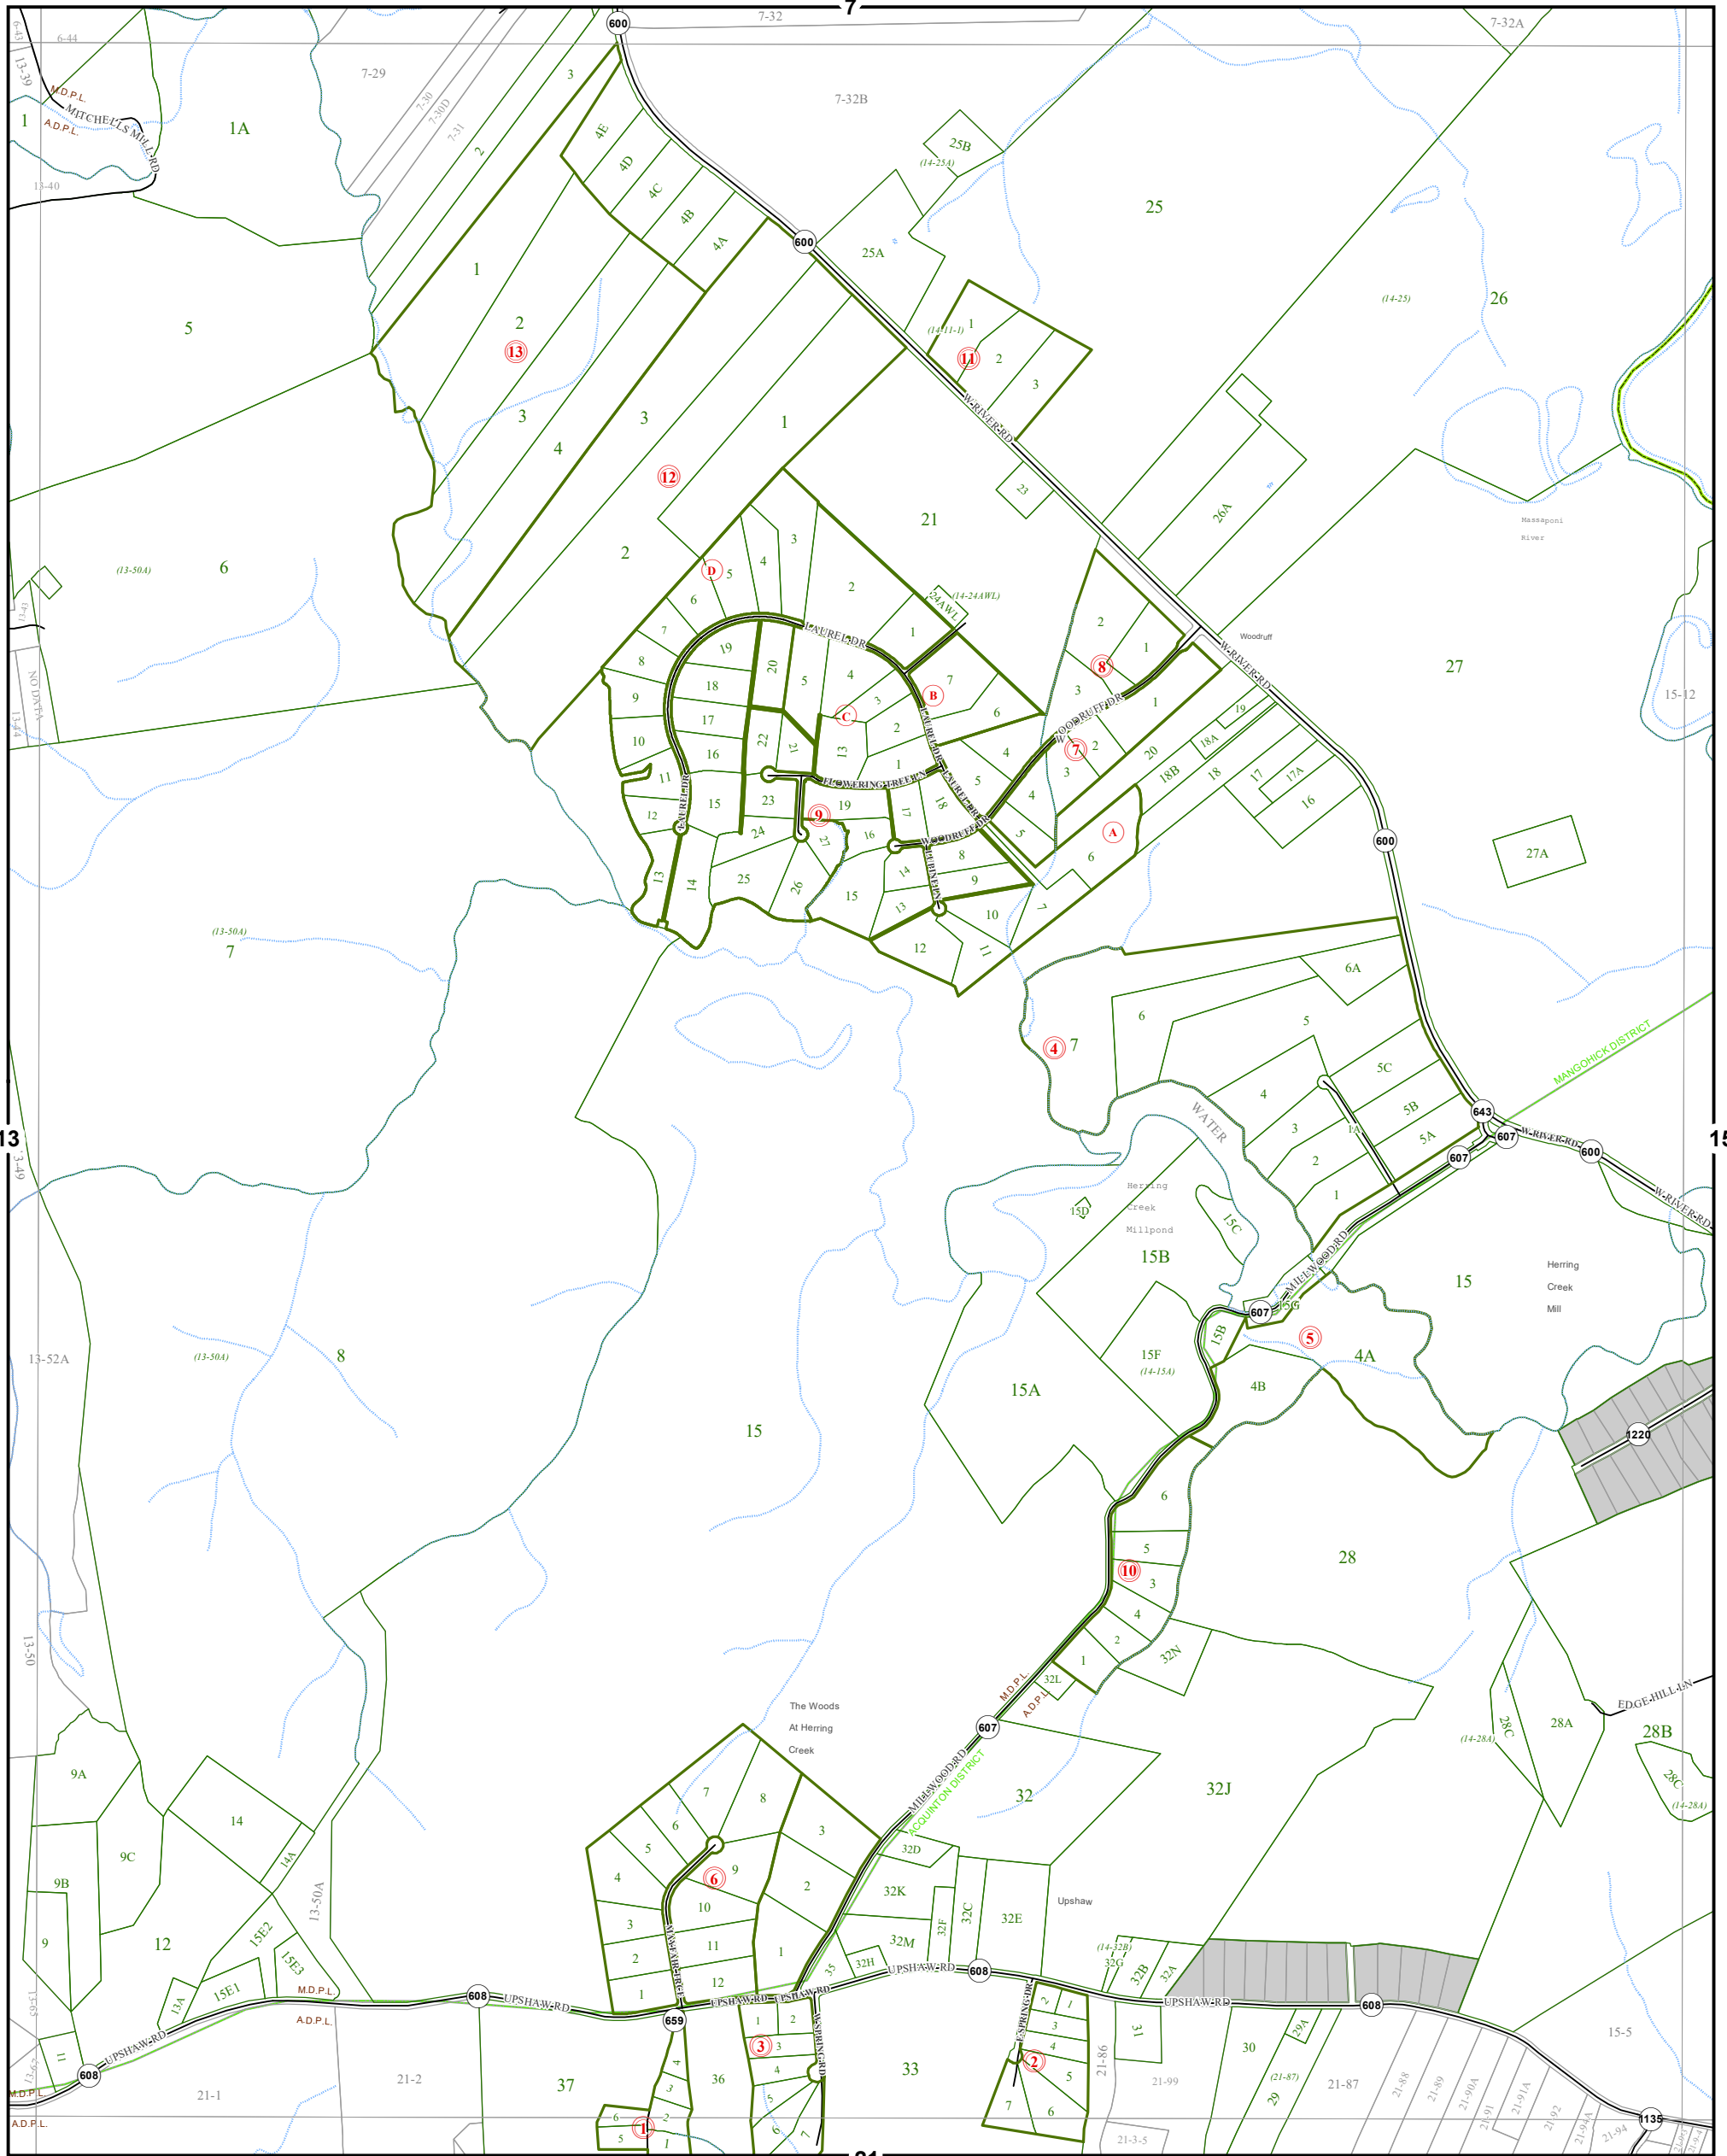

# KING WILLIAM COUNTY

Last Updated July 2016

Map information is believed to be accurate, but accuracy is not guaranteed. Any errors or omissions should be reported to the Commissioner of Revenue's office. In no event will King William County be liable for any damages or other pecuniary loss that may arise from the use of this data.

## MANGOHIK & ACQUINTON DISTRICT

## SECTION 14

### LEGEND

- County Boundary
- Routes
- 1 Lots
- District Boundaries
- Streams
- Railroads
- Roads / Alleys
- 1 Sections
- Blocks
- Water Bodies