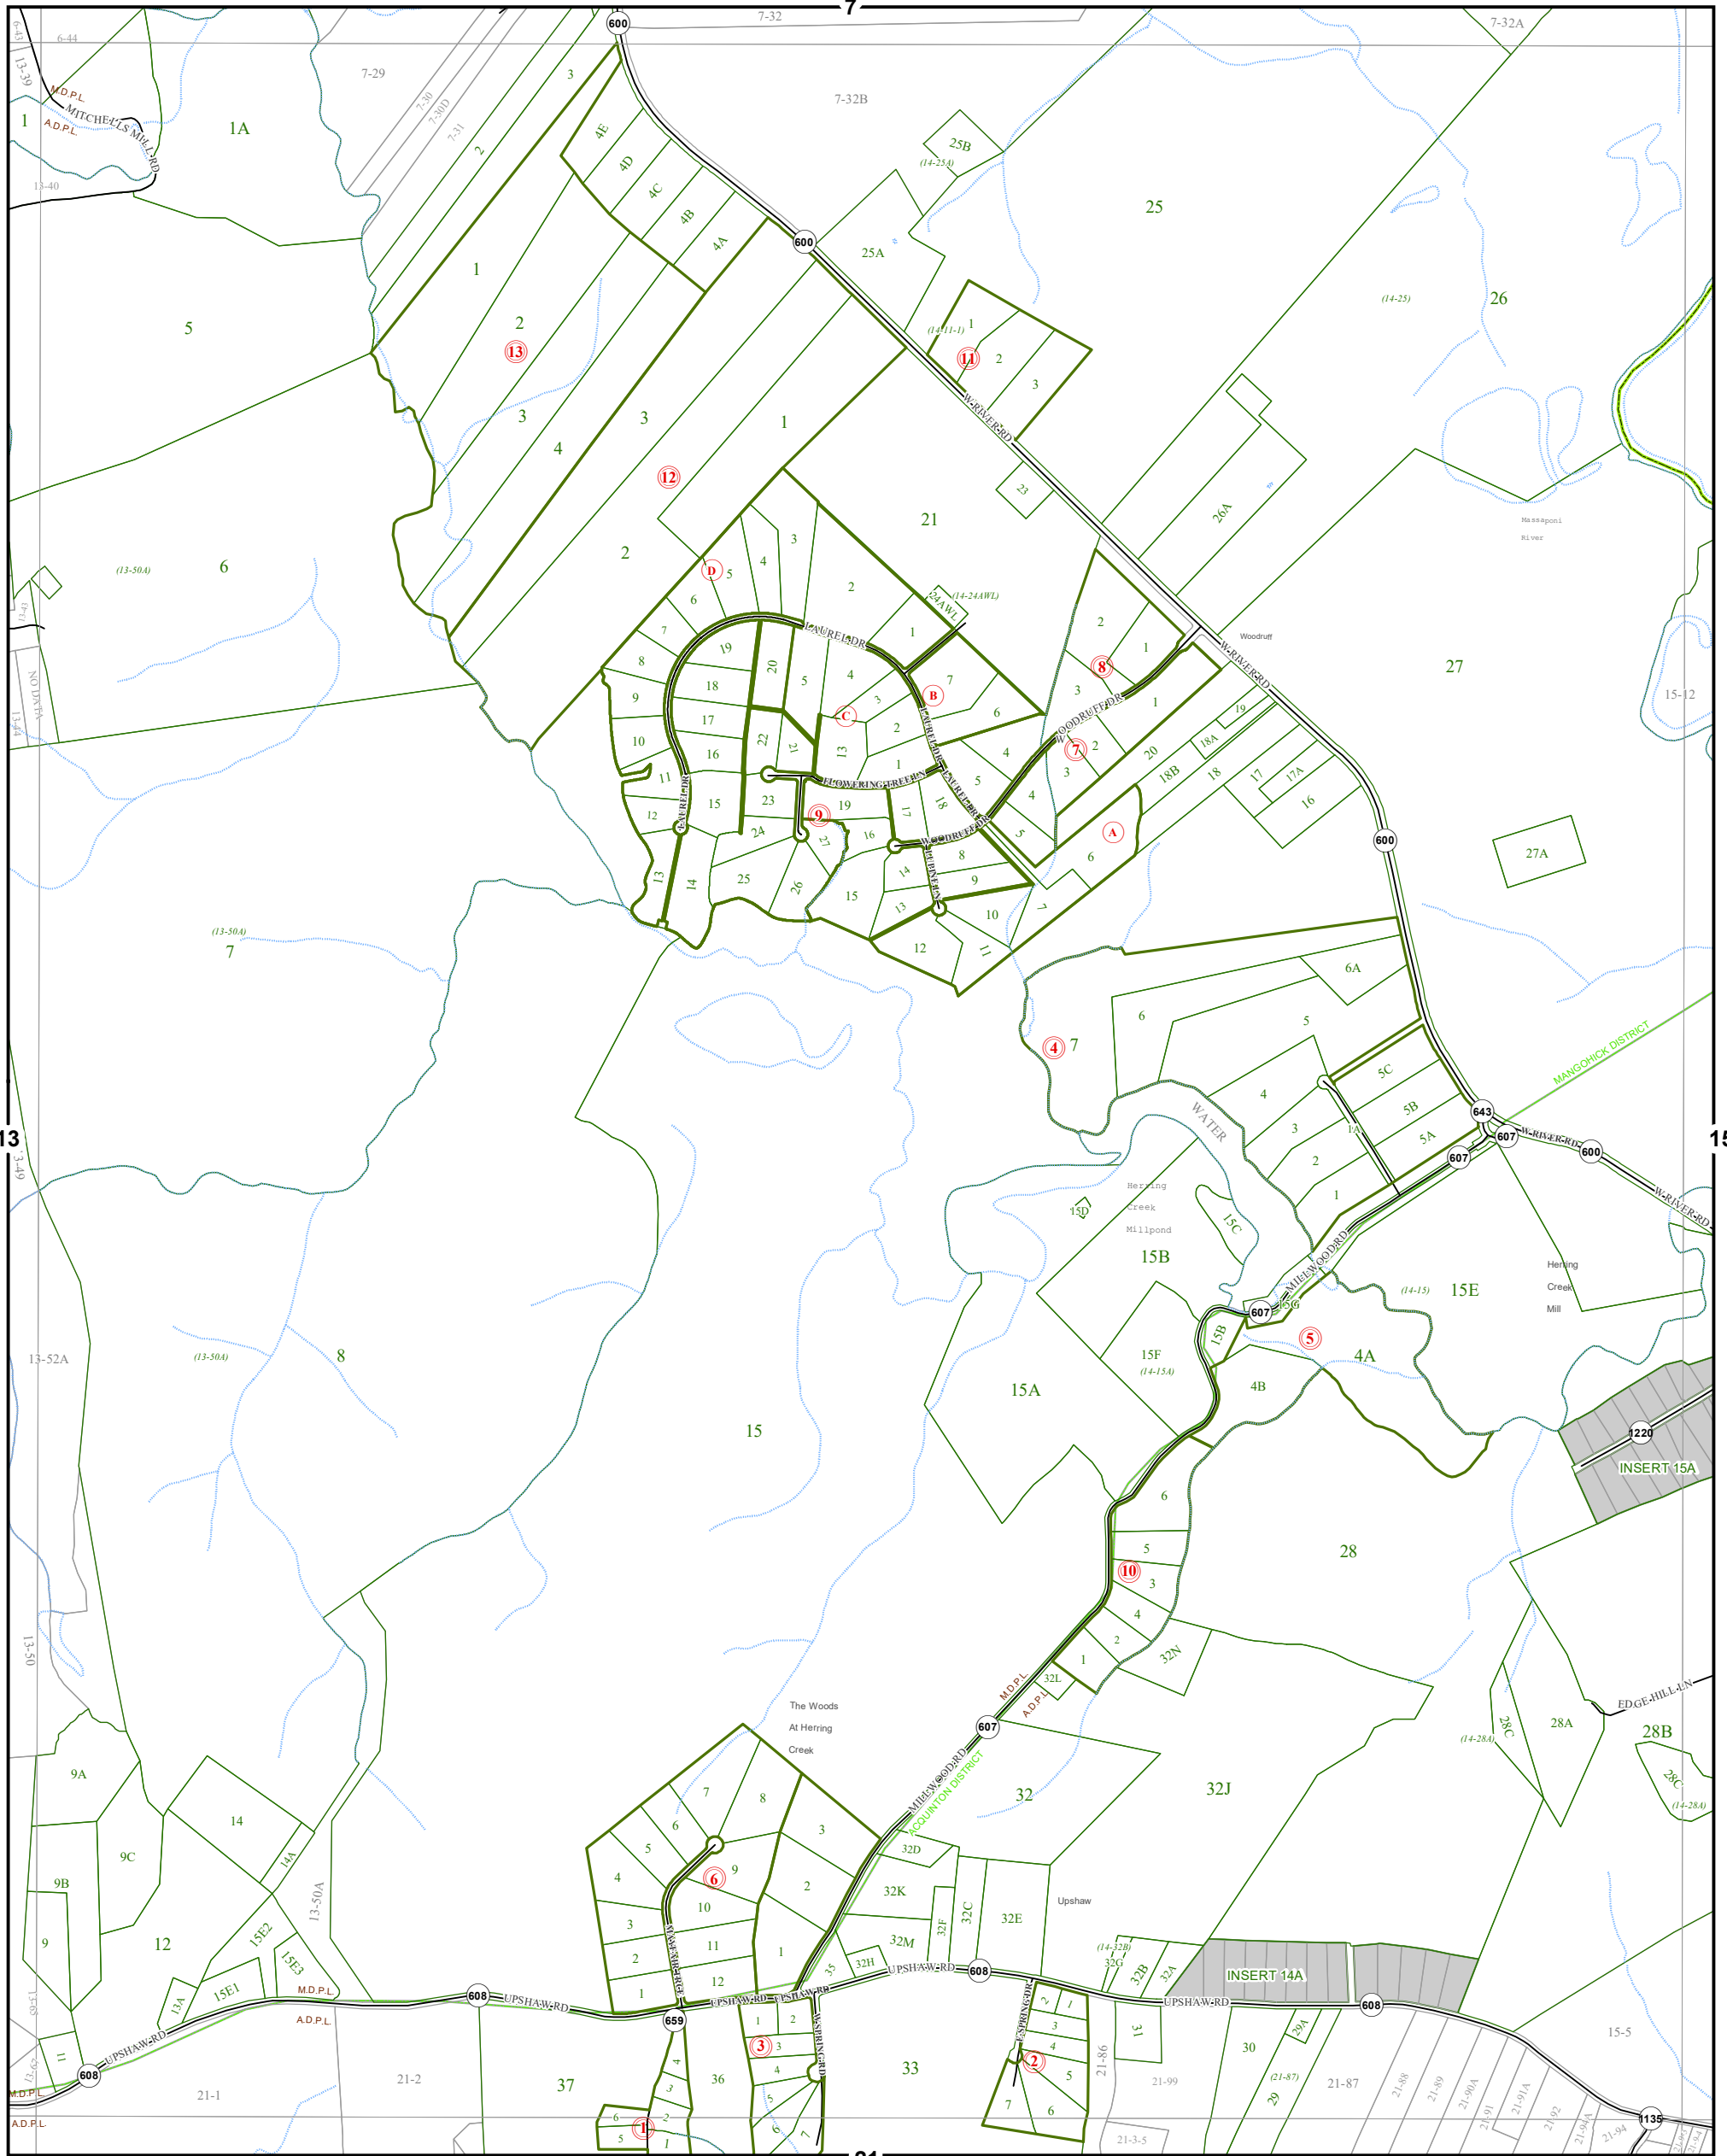

KING WILLIAM COUNTY

Last Updated February 2018

Map information is believed to be accurate, but accuracy is not guaranteed. Any errors or omissions should be reported to the Commissioner of Revenue's office. In no event will King William County be liable for any damages or other pecuniary loss that may arise from the use of this data.

MANGOHIK & ACQUINTON DISTRICT

SECTION 14

- LEGEND**
- County Boundary
 - Routes
 - 1 Lots
 - District Boundaries
 - Streams
 - Railroads
 - Roads / Alleys
 - 1 Sections
 - Blocks
 - Water Bodies