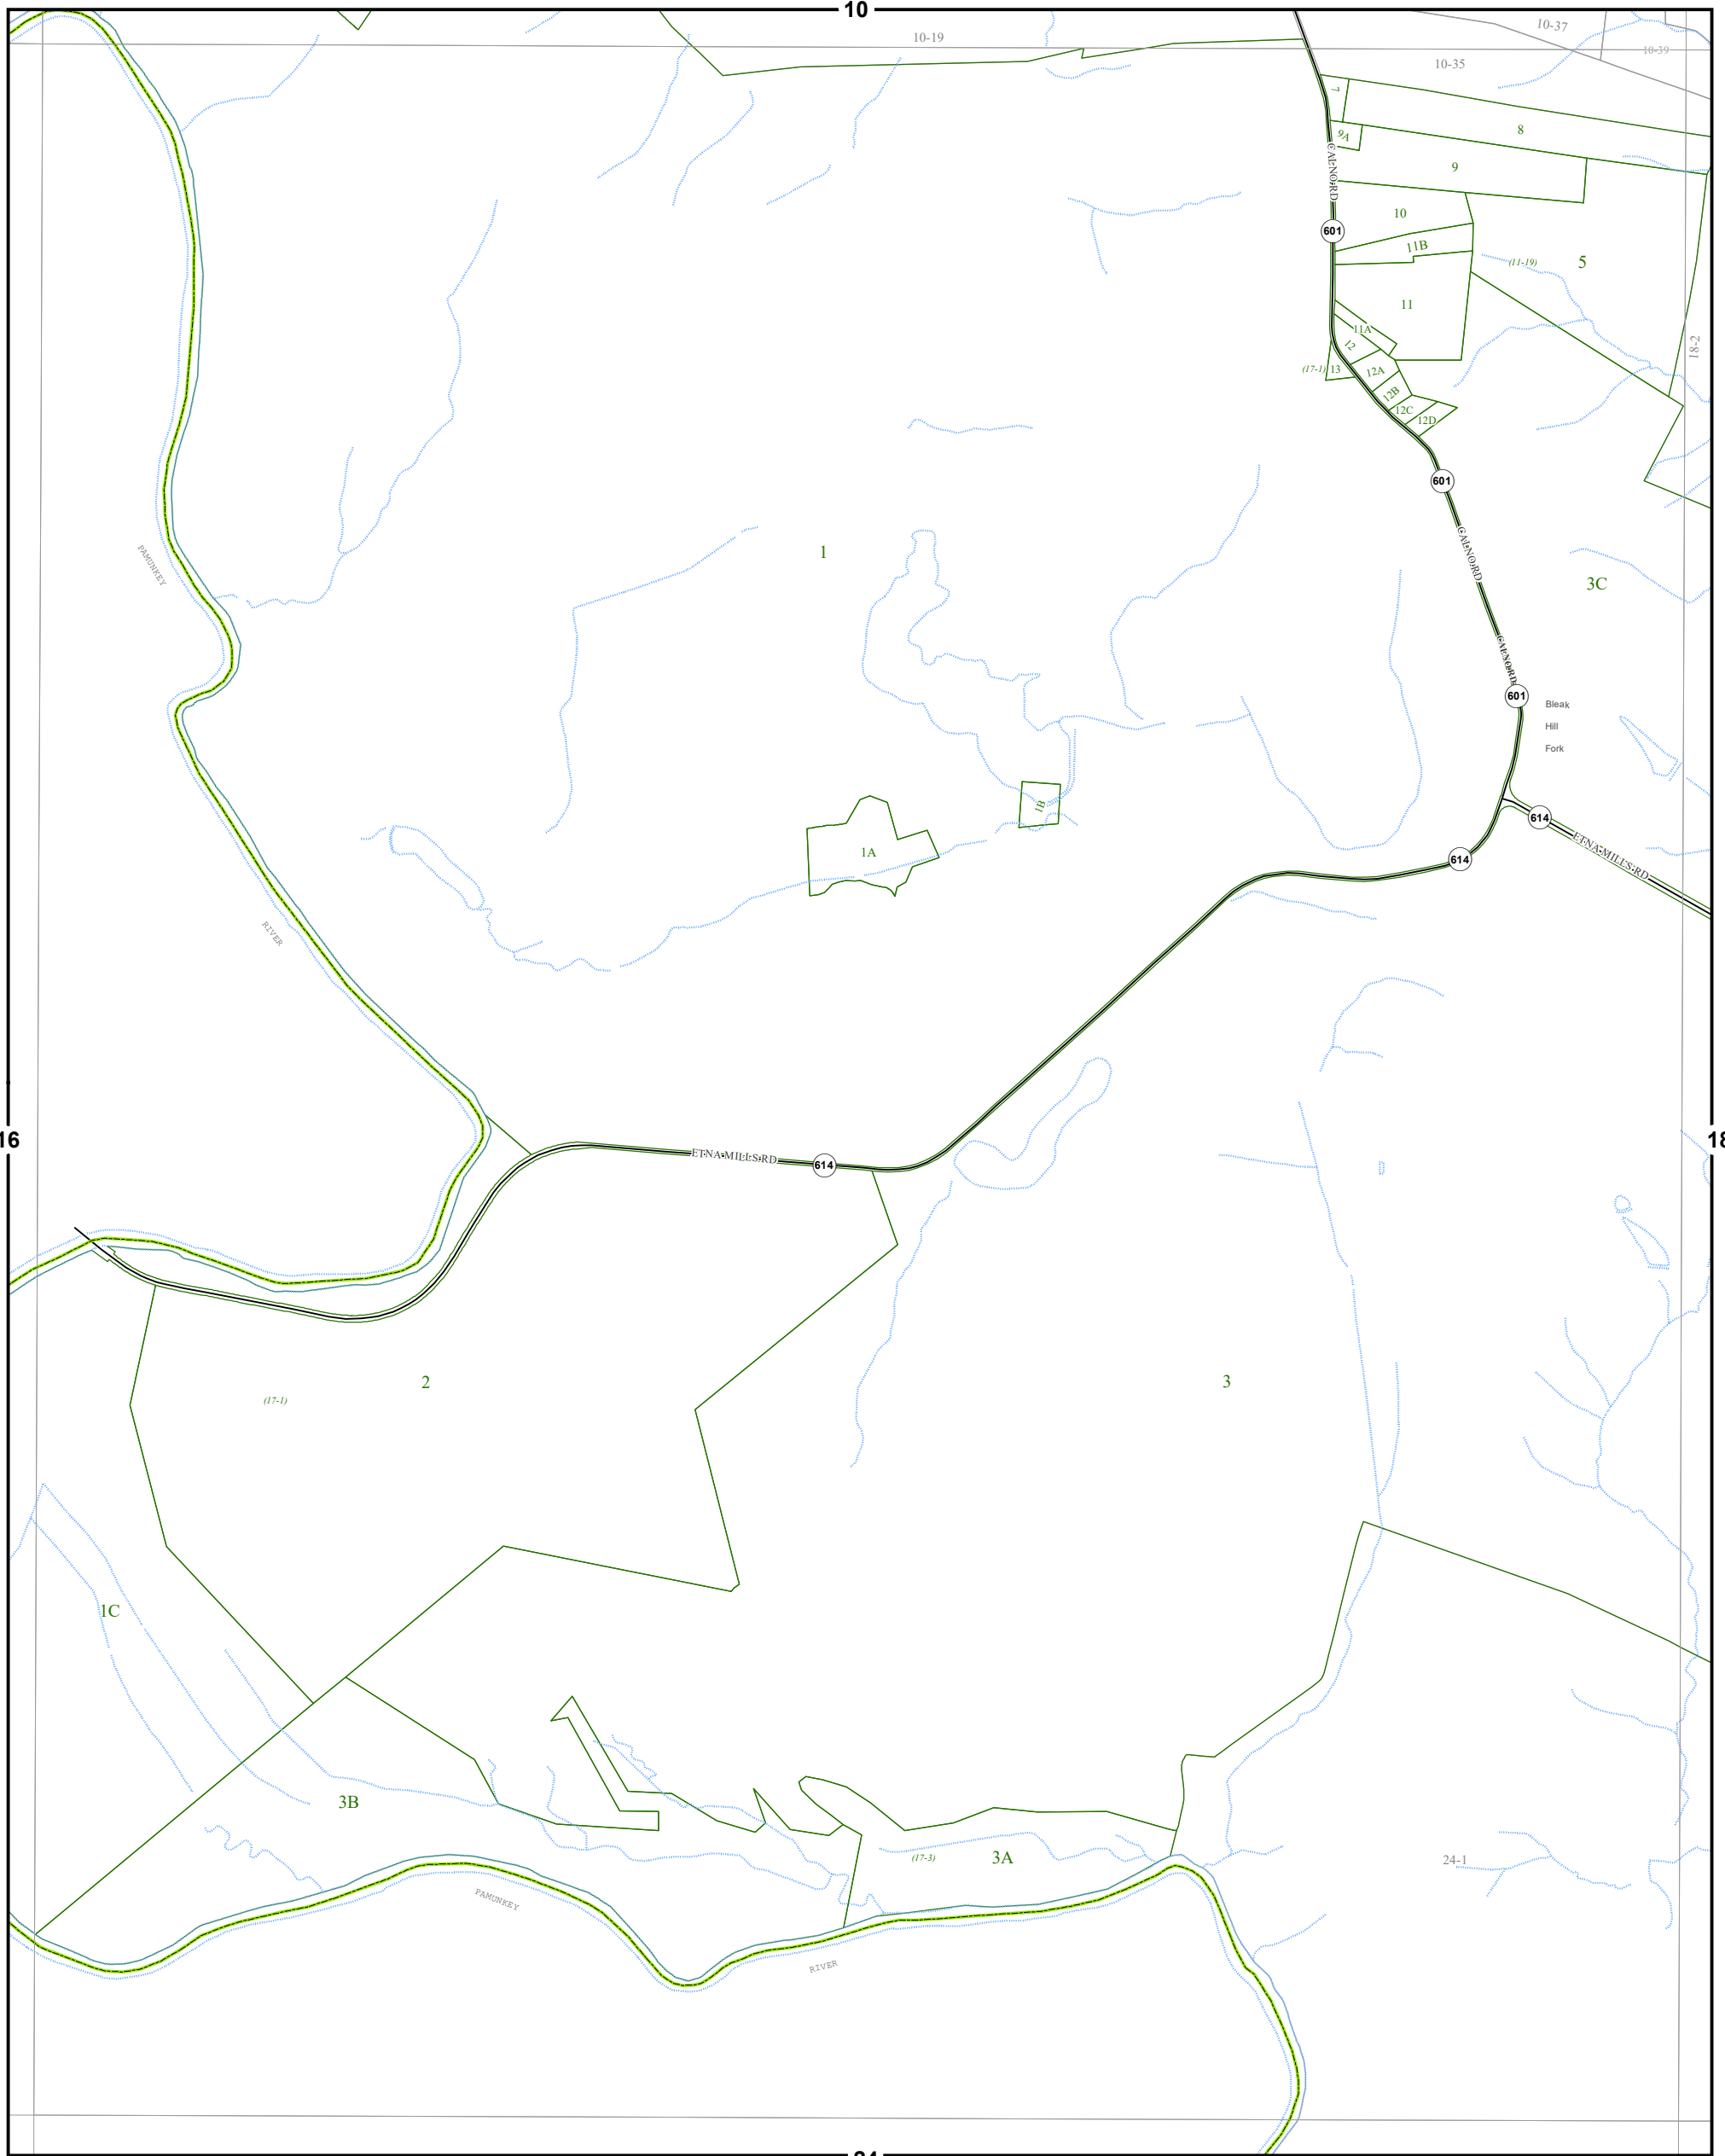

# KING WILLIAM COUNTY

Last Updated July 2016

Map information is believed to be accurate, but accuracy is not guaranteed. Any errors or omissions should be reported to the Commissioner of Revenue's office. In no event will King William County be liable for any damages or other pecuniary loss that may arise from the use of this data.

## MANGOHICK DISTRICT

### LEGEND

- |                 |                |          |                     |              |
|-----------------|----------------|----------|---------------------|--------------|
| County Boundary | Routes         | Lots     | District Boundaries | Streams      |
| Railroads       | Roads / Alleys | Sections | Blocks              | Water Bodies |