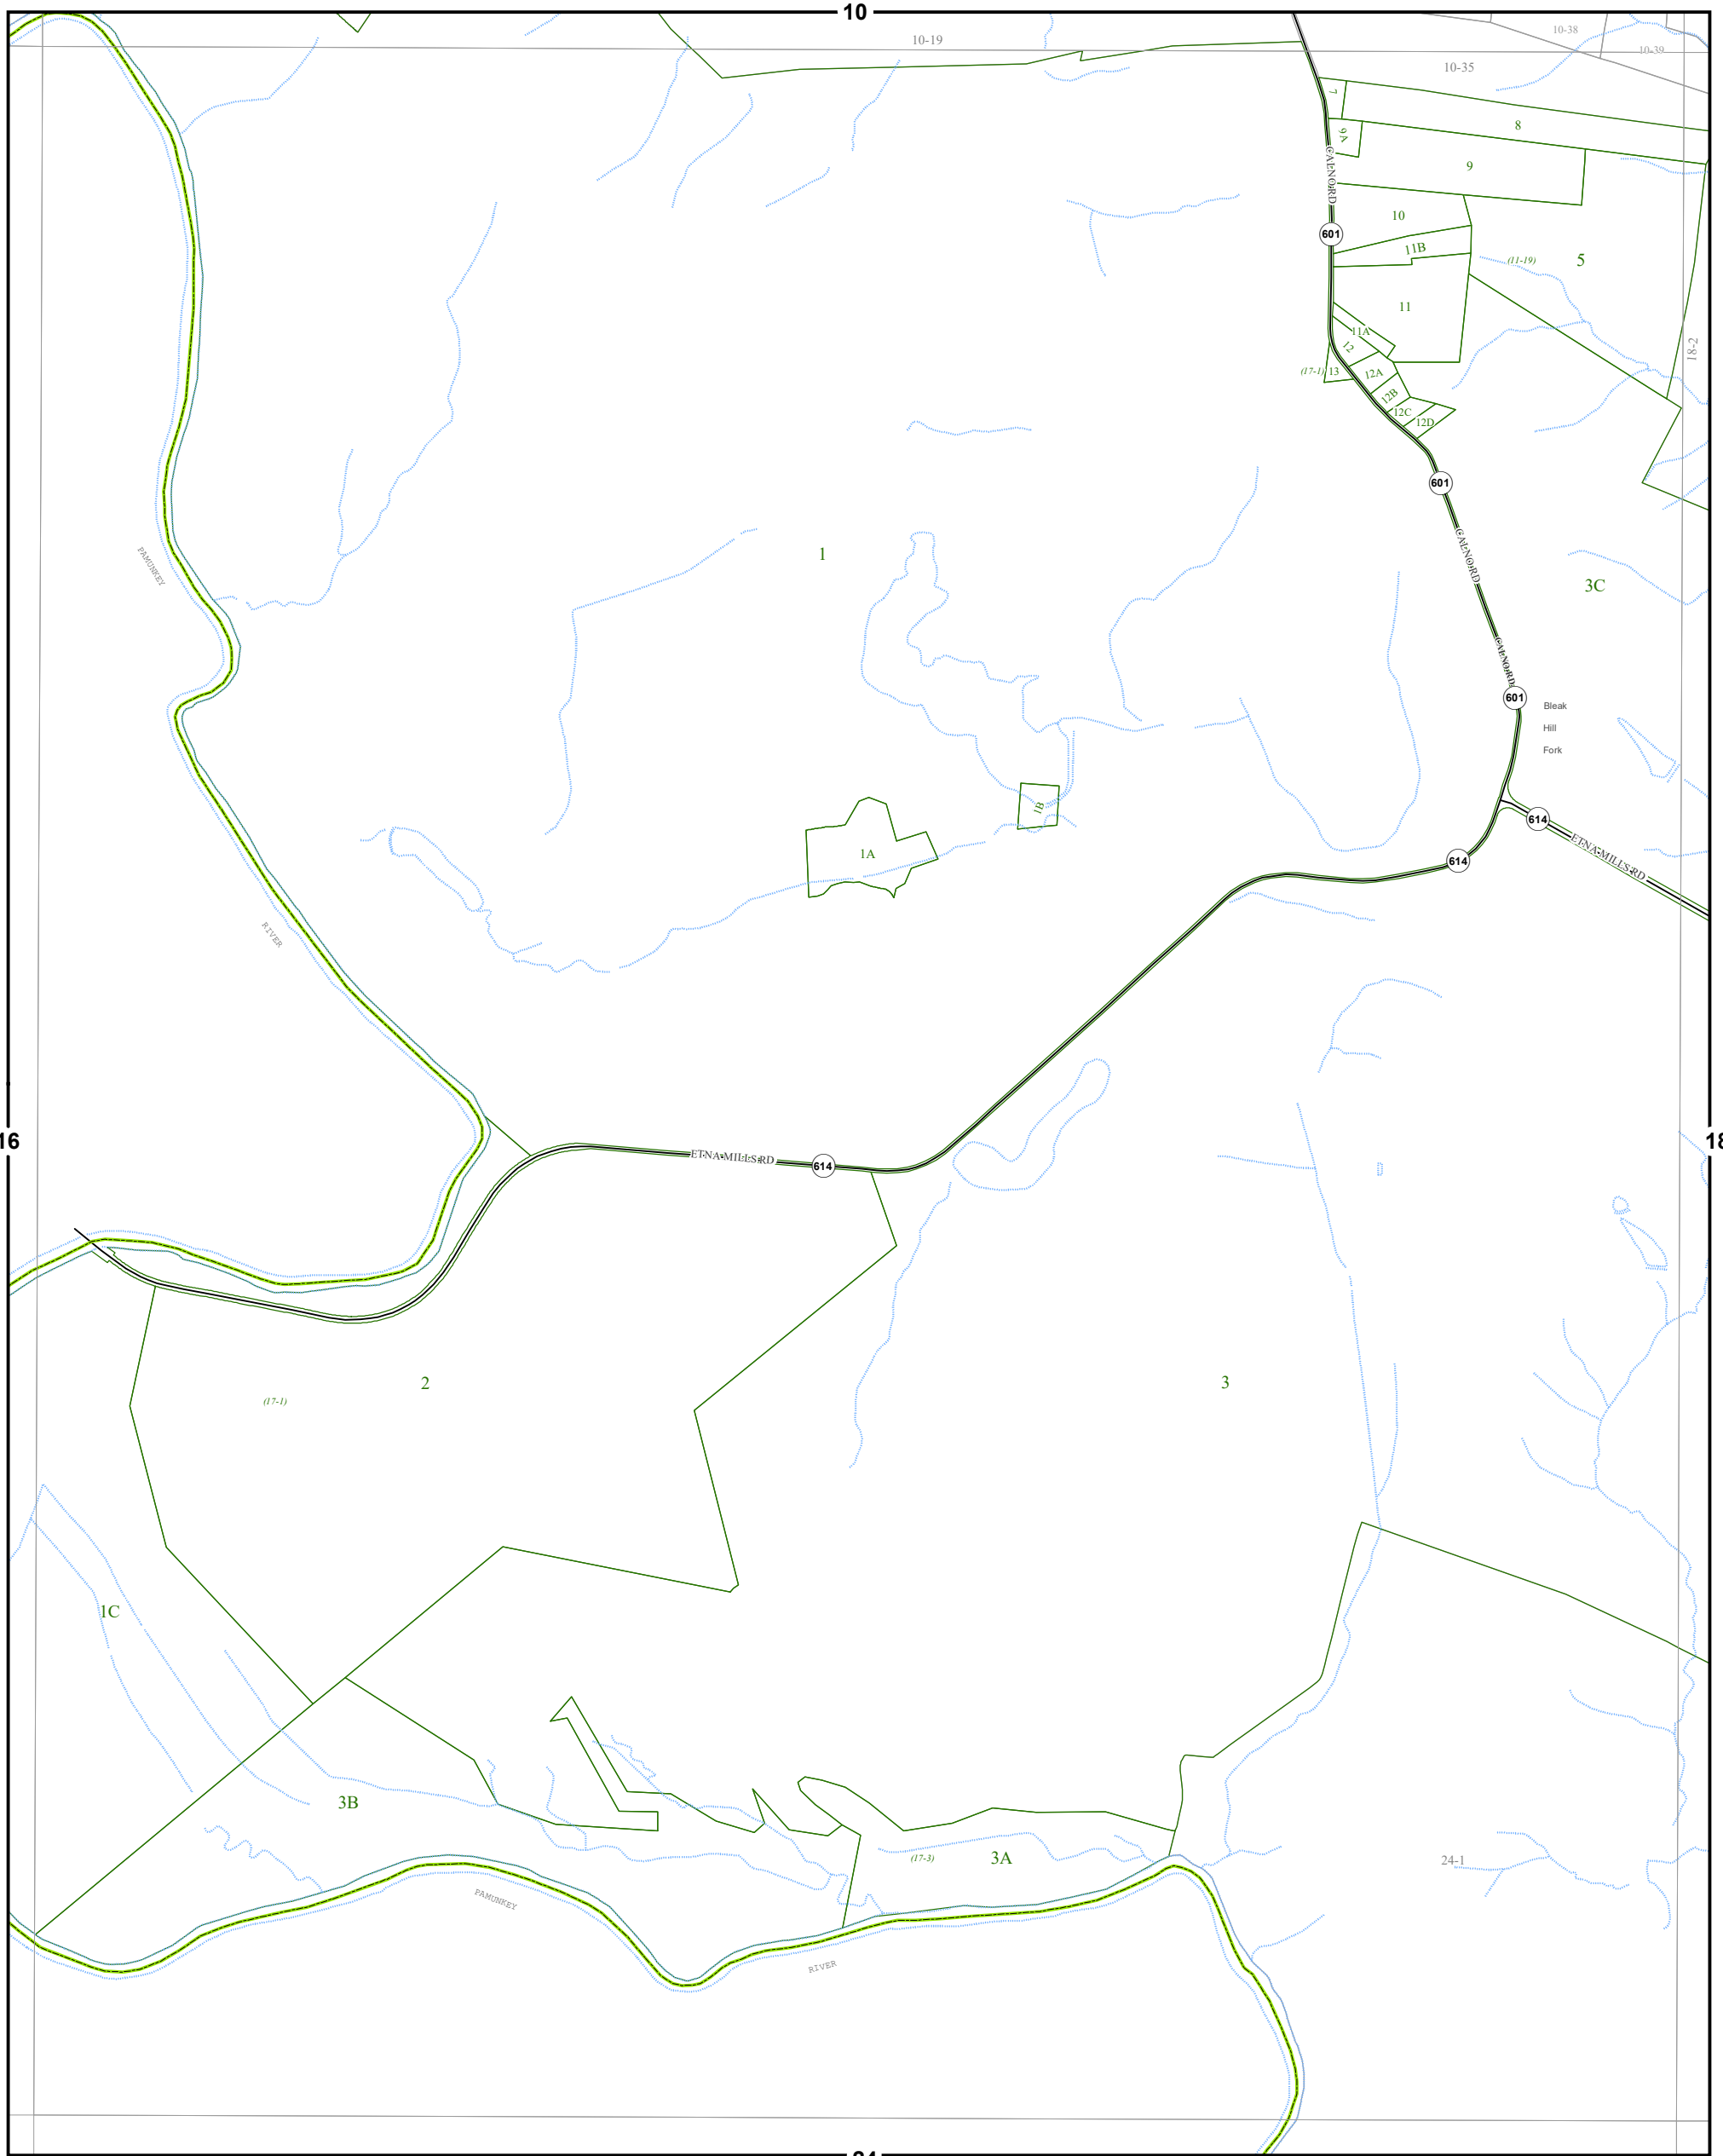

# KING WILLIAM COUNTY

Last Updated February 2018

Map information is believed to be accurate, but accuracy is not guaranteed. Any errors or omissions should be reported to the Commissioner of Revenue's office. In no event will King William County be liable for any damages or other pecuniary loss that may arise from the use of this data.

## MANGOHICK DISTRICT

## SECTION 17

- LEGEND**
- County Boundary
  - Routes
  - Lots
  - District Boundaries
  - Streams
  - Railroads
  - Roads / Alleys
  - Sections
  - Blocks
  - Water Bodies