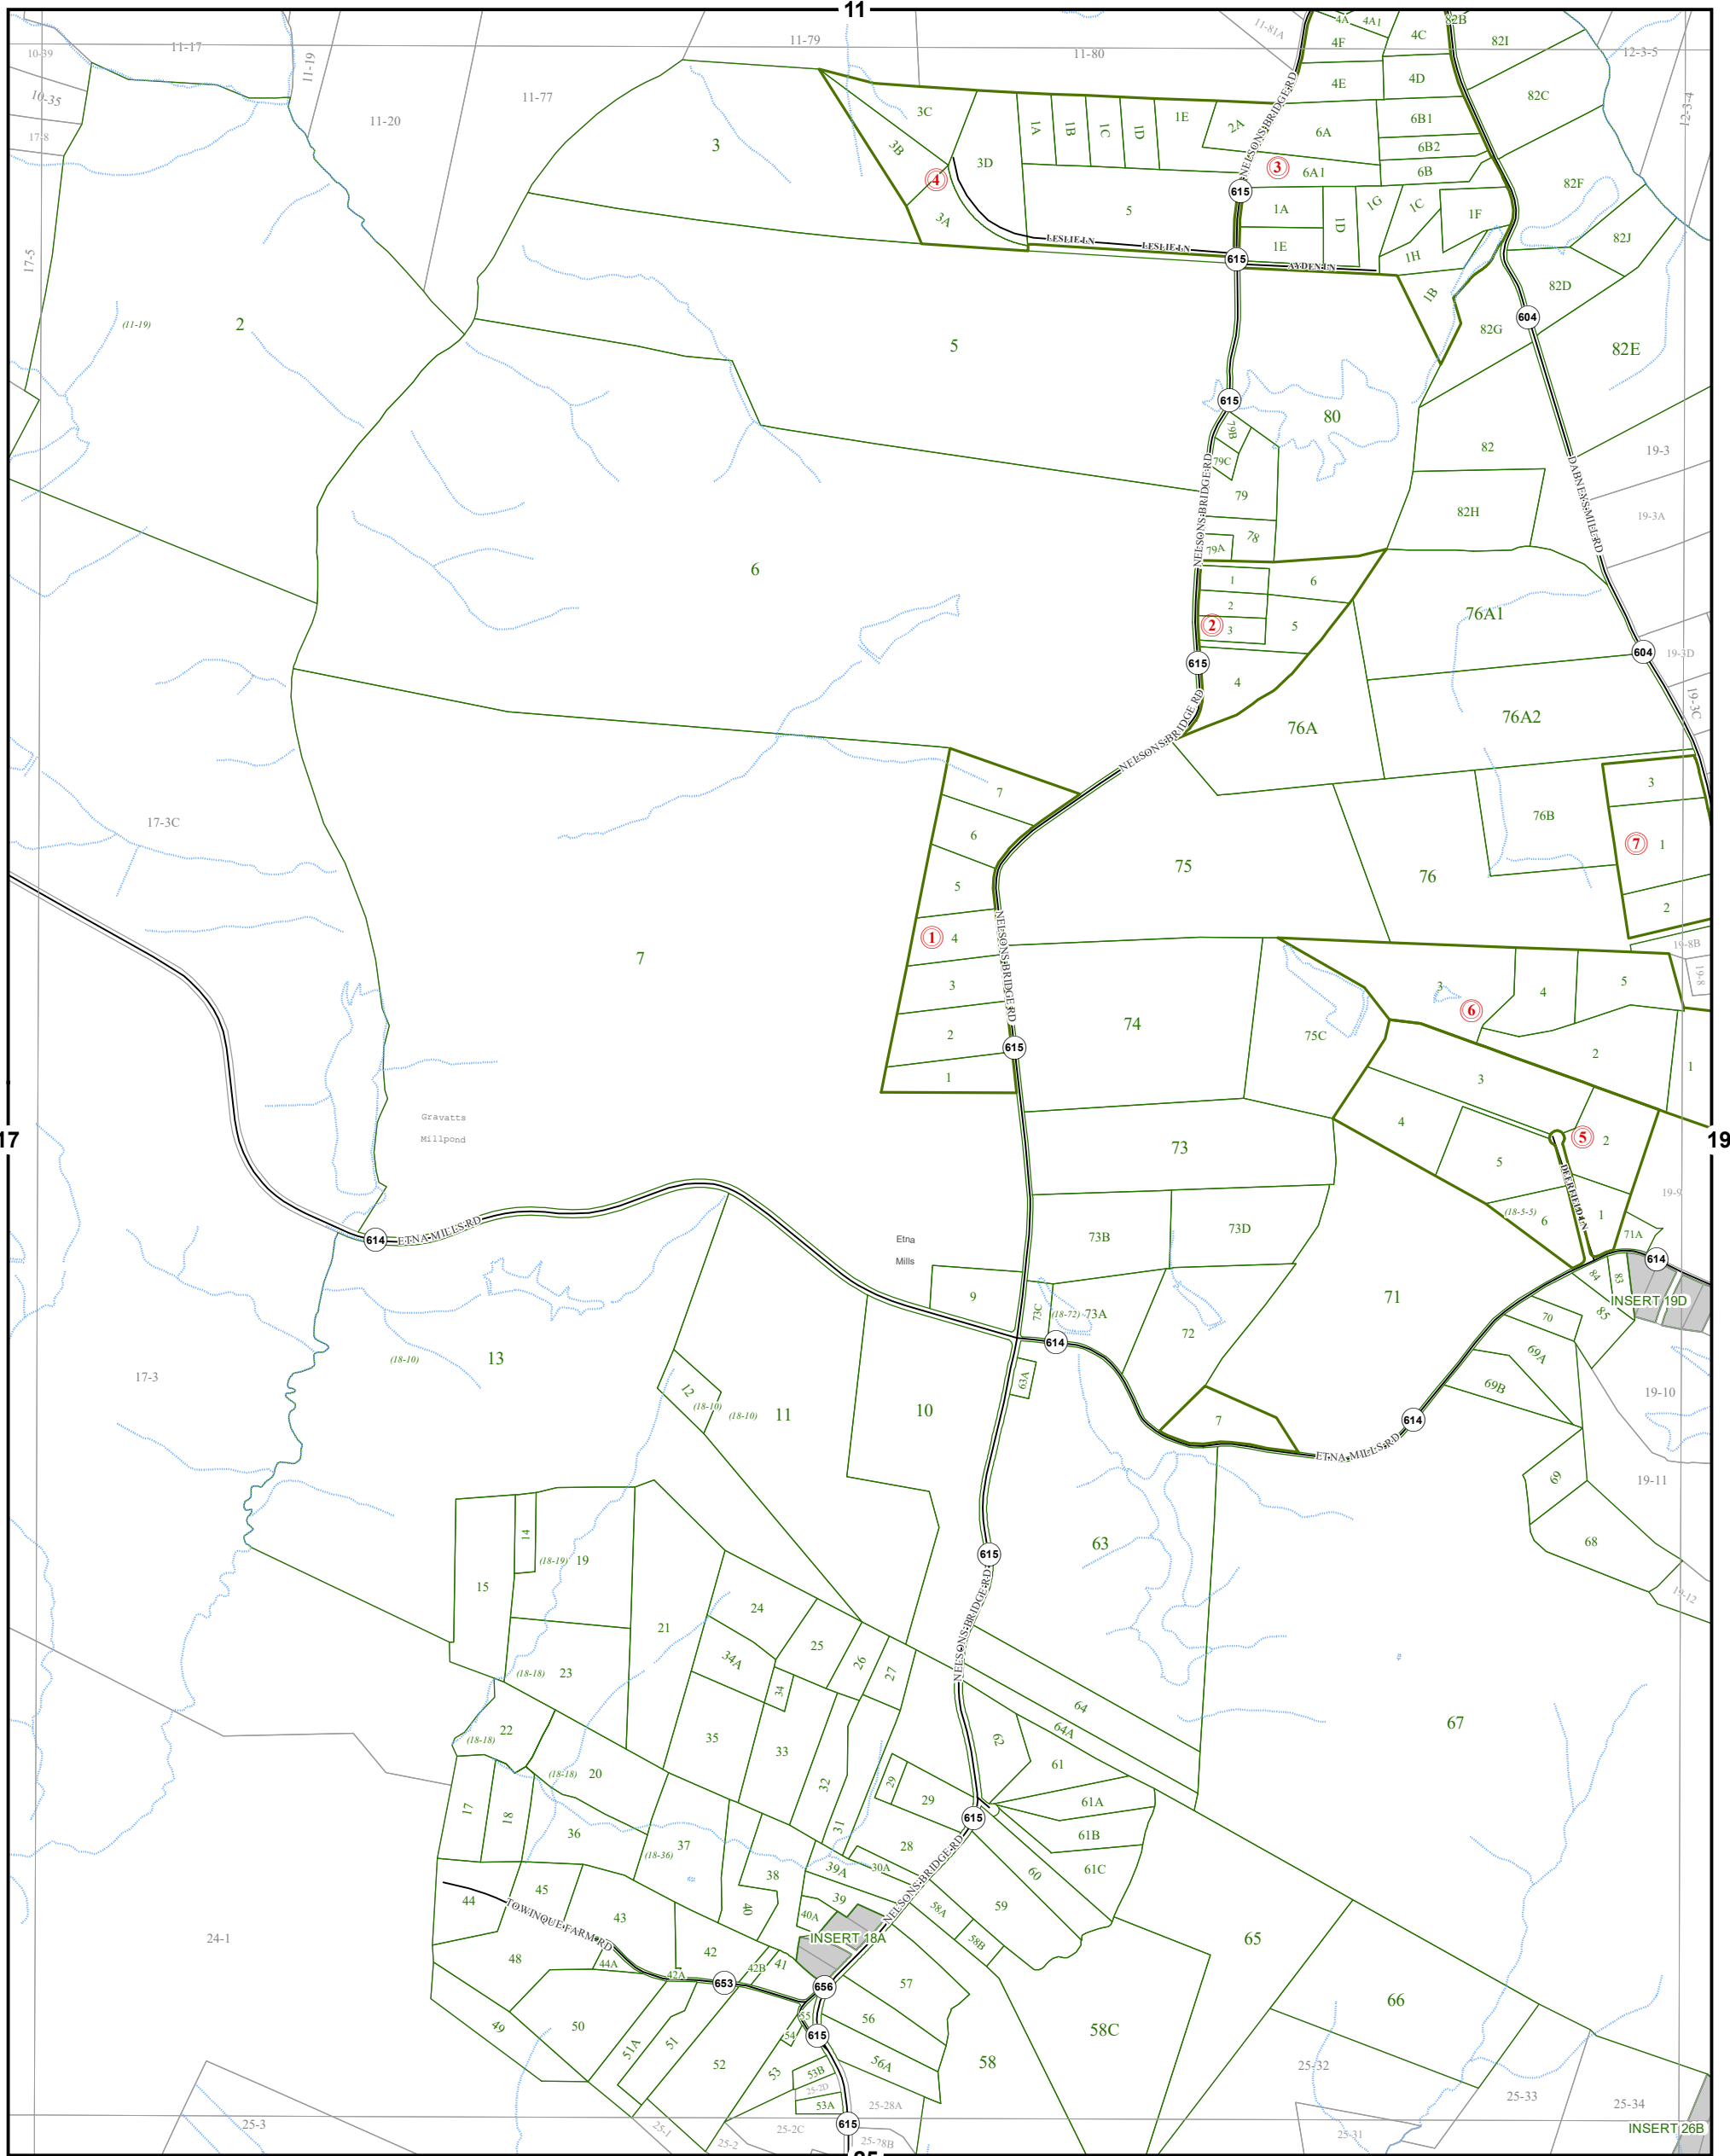

KING WILLIAM COUNTY

Last Updated February 2018

Map information is believed to be accurate, but accuracy is not guaranteed. Any errors or omissions should be reported to the Commissioner of Revenue's office. In no event will King William County be liable for any damages or other pecuniary loss that may arise from the use of this data.

MANGOHICK DISTRICT

SECTION 18

LEGEND

- County Boundary
- Routes
- 1 Lots
- District Boundaries
- Streams
- Railroads
- Roads / Alleys
- 1 Sections
- Blocks
- Water Bodies