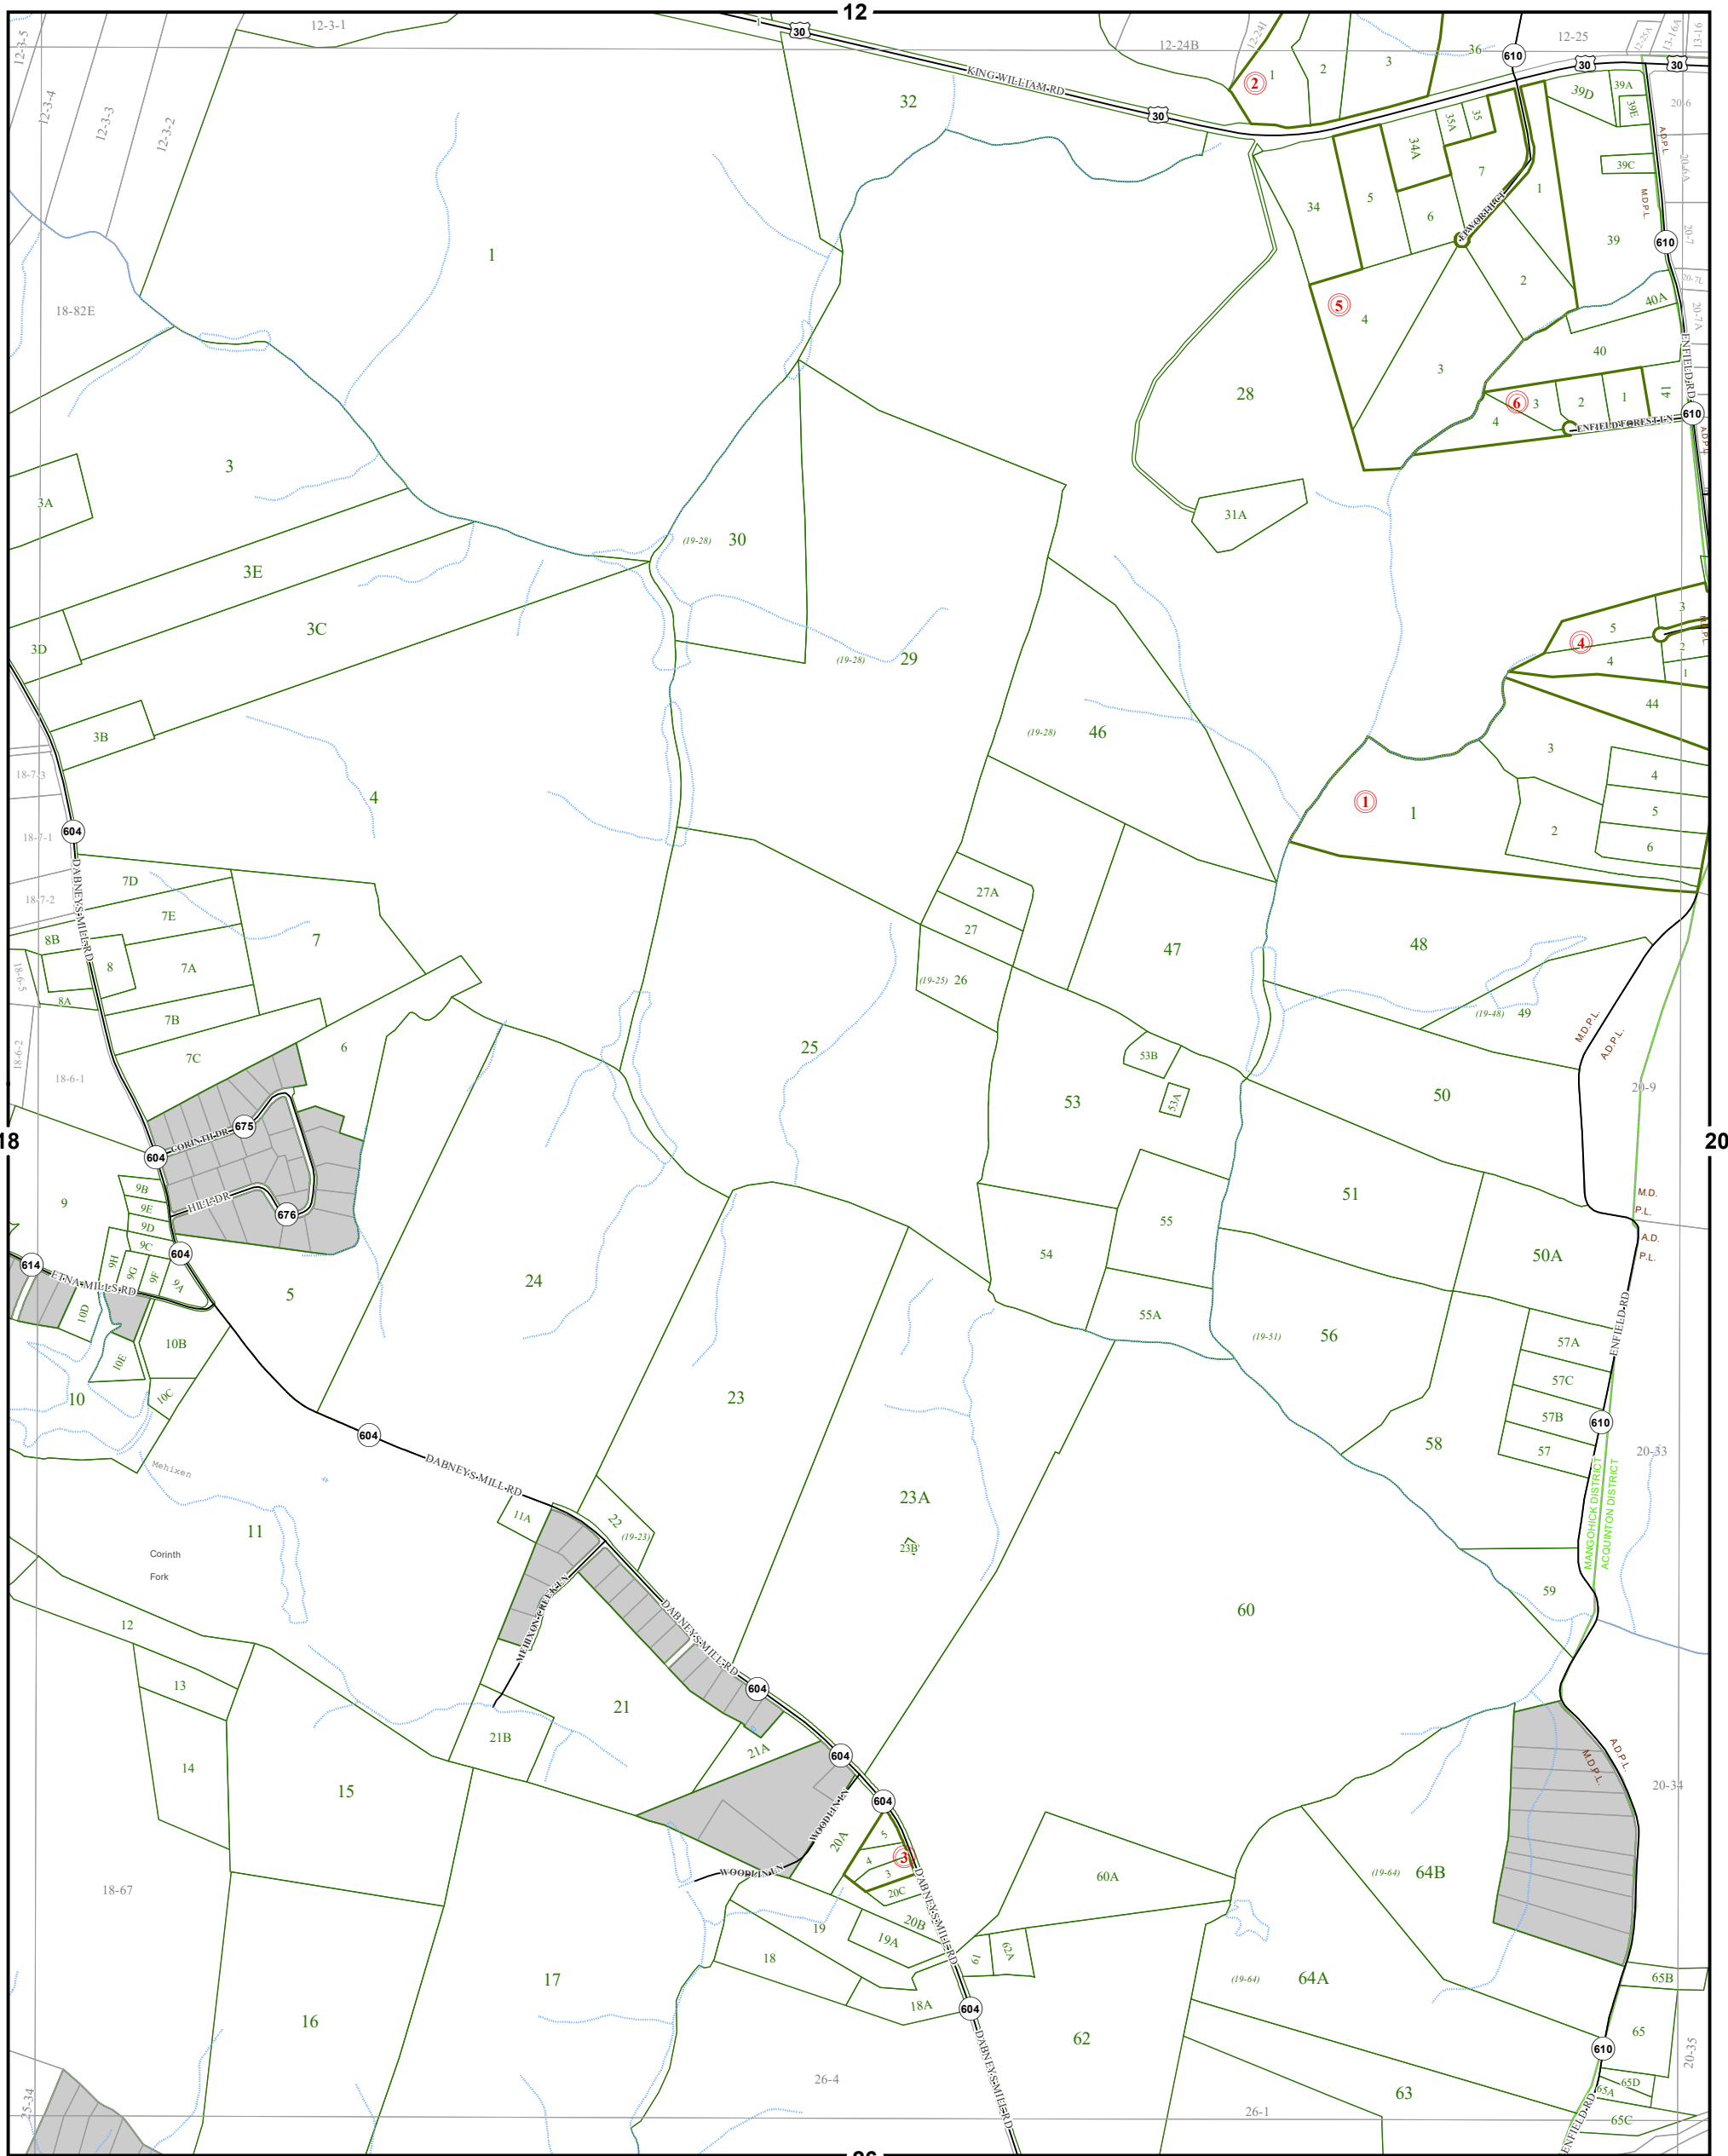

KING WILLIAM COUNTY

Last Updated July 2016

Map information is believed to be accurate, but accuracy is not guaranteed. Any errors or omissions should be reported to the Commissioner of Revenue's office. In no event will King William County be liable for any damages or other pecuniary loss that may arise from the use of this data.

MANGOHIK & ACQUINTON DISTRICT

SECTION 19

LEGEND

- County Boundary
- Routes
- Lots
- District Boundaries
- Streams
- Railroads
- Roads / Alleys
- Sections
- Blocks
- Water Bodies