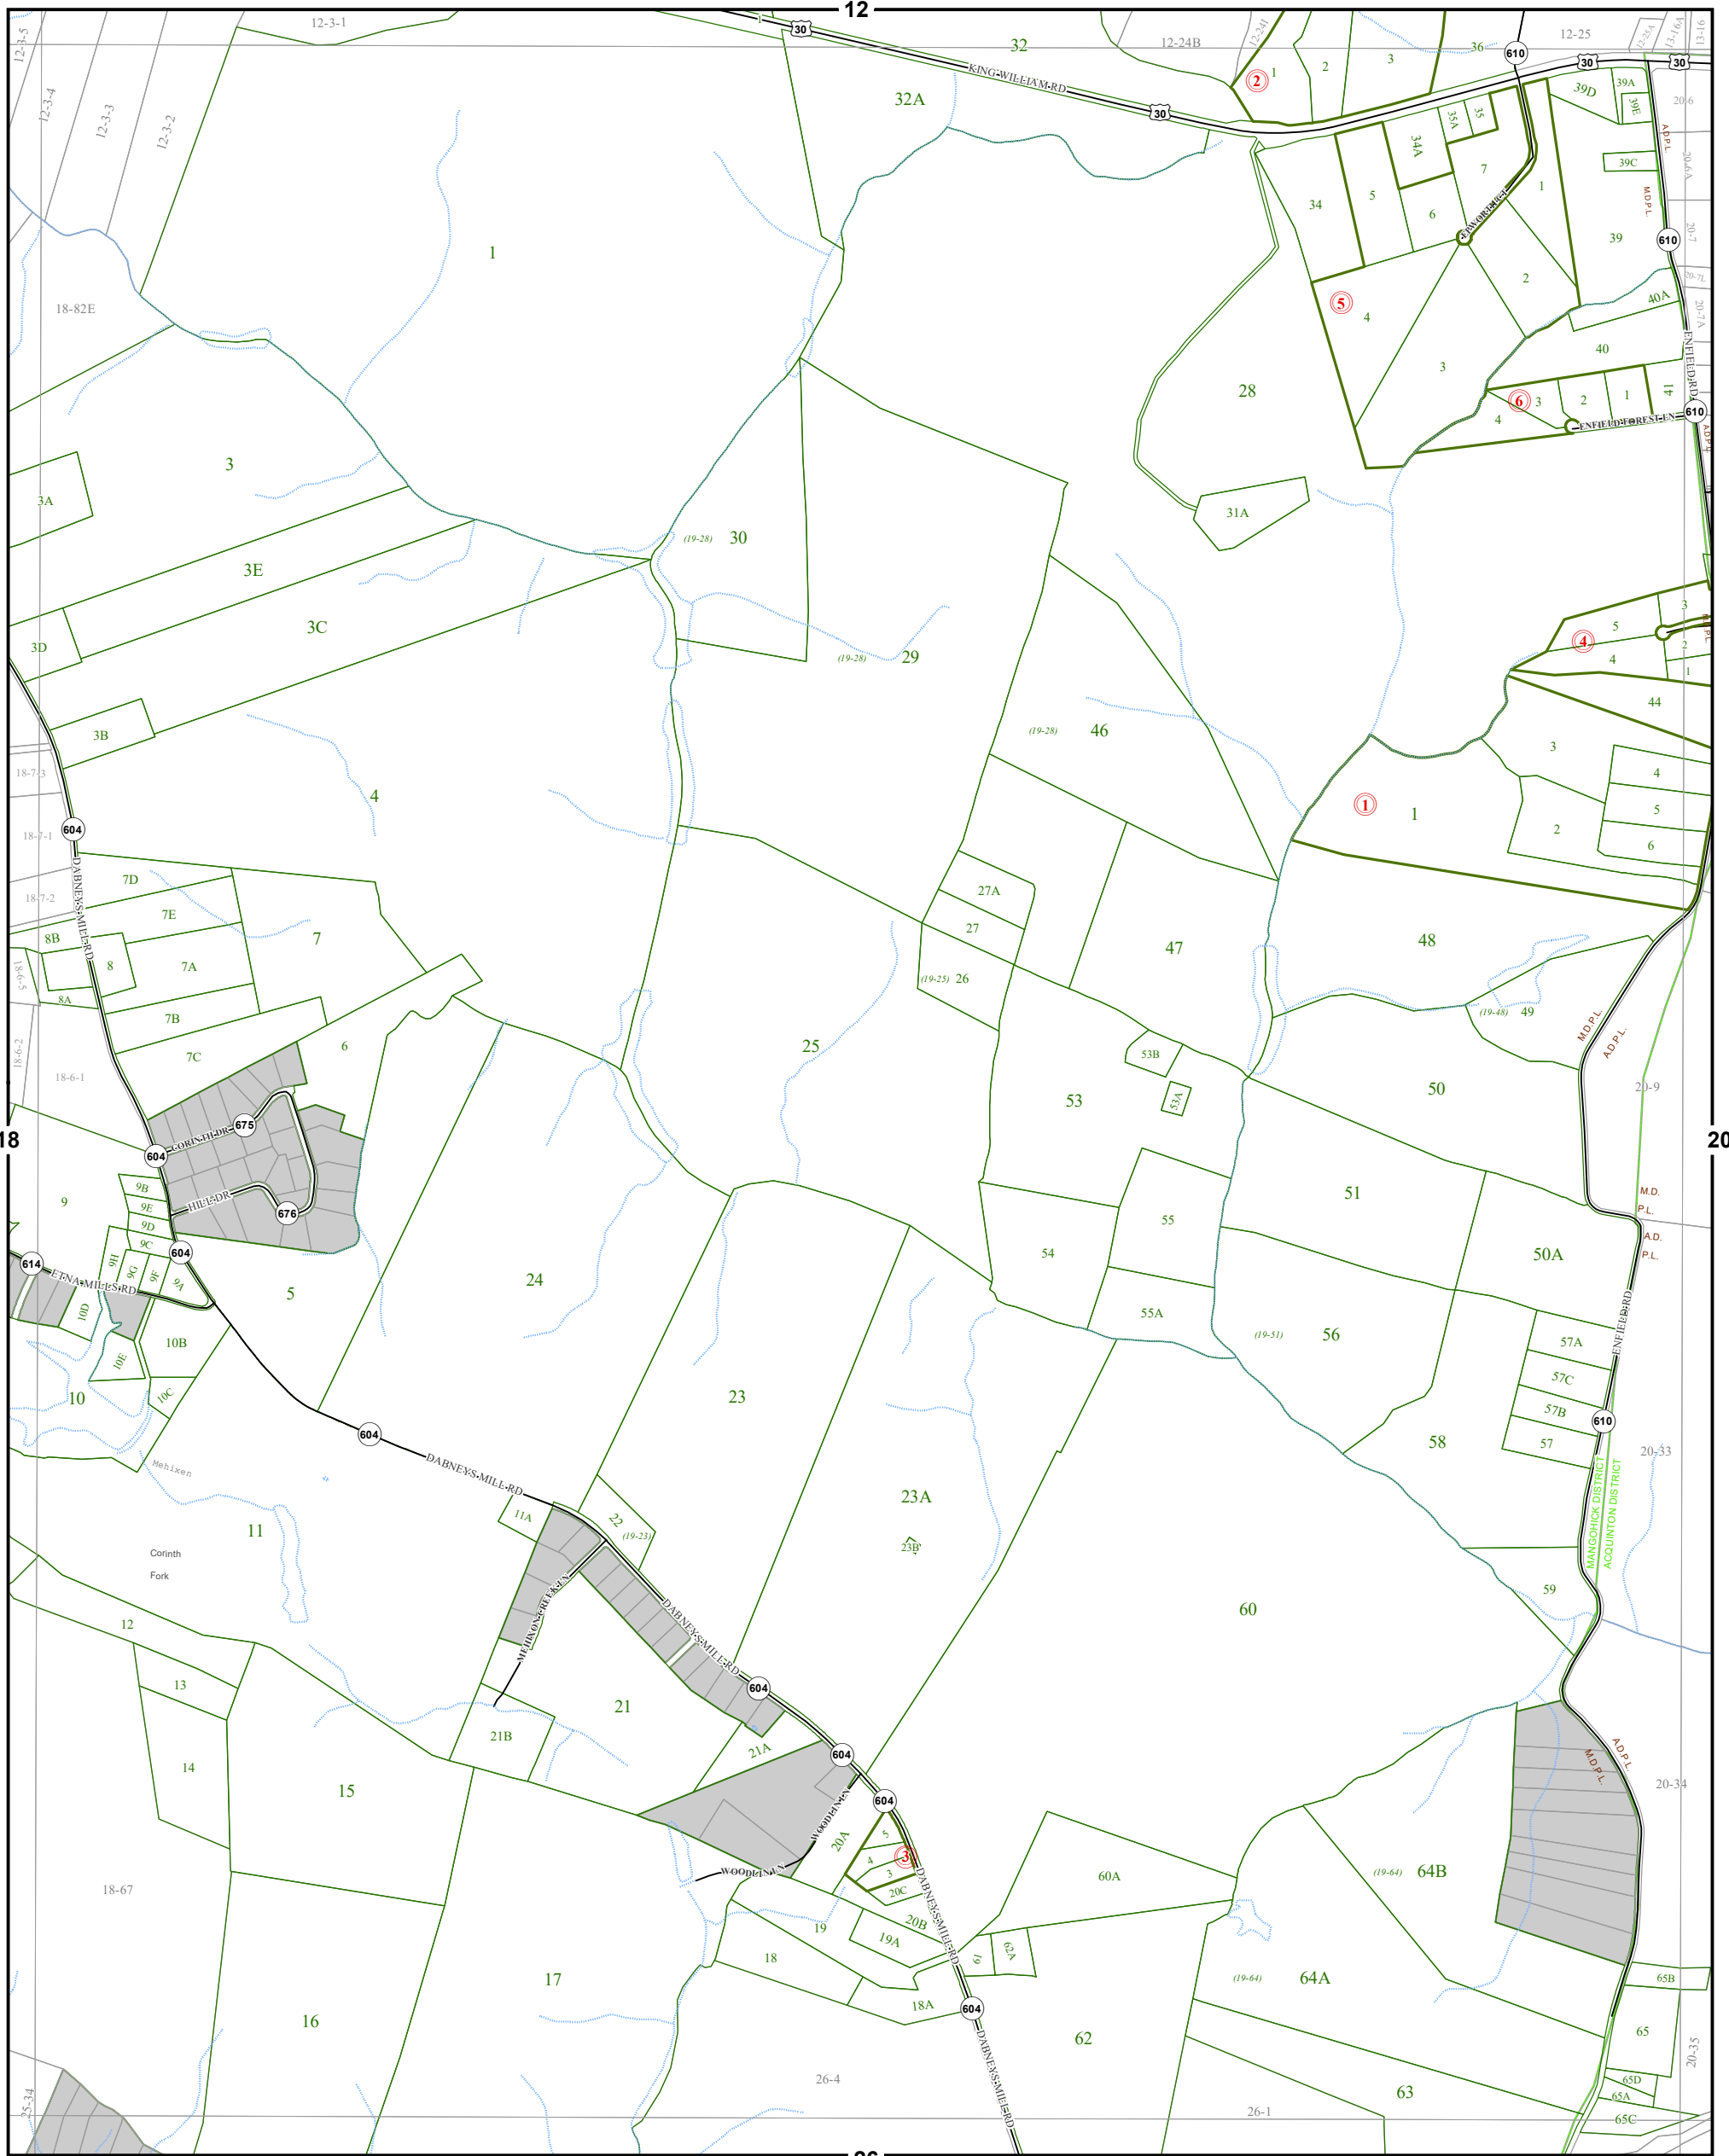

# KING WILLIAM COUNTY

Last Updated May 2017

Map information is believed to be accurate, but accuracy is not guaranteed. Any errors or omissions should be reported to the Commissioner of Revenue's office. In no event will King William County be liable for any damages or other pecuniary loss that may arise from the use of this data.

## MANGOHIK & ACQUINTON DISTRICT

## SECTION 19

### LEGEND

- County Boundary
- Routes
- 1 Lots
- District Boundaries
- Streams
- Railroads
- Roads / Alleys
- 1 Sections
- Blocks
- Water Bodies