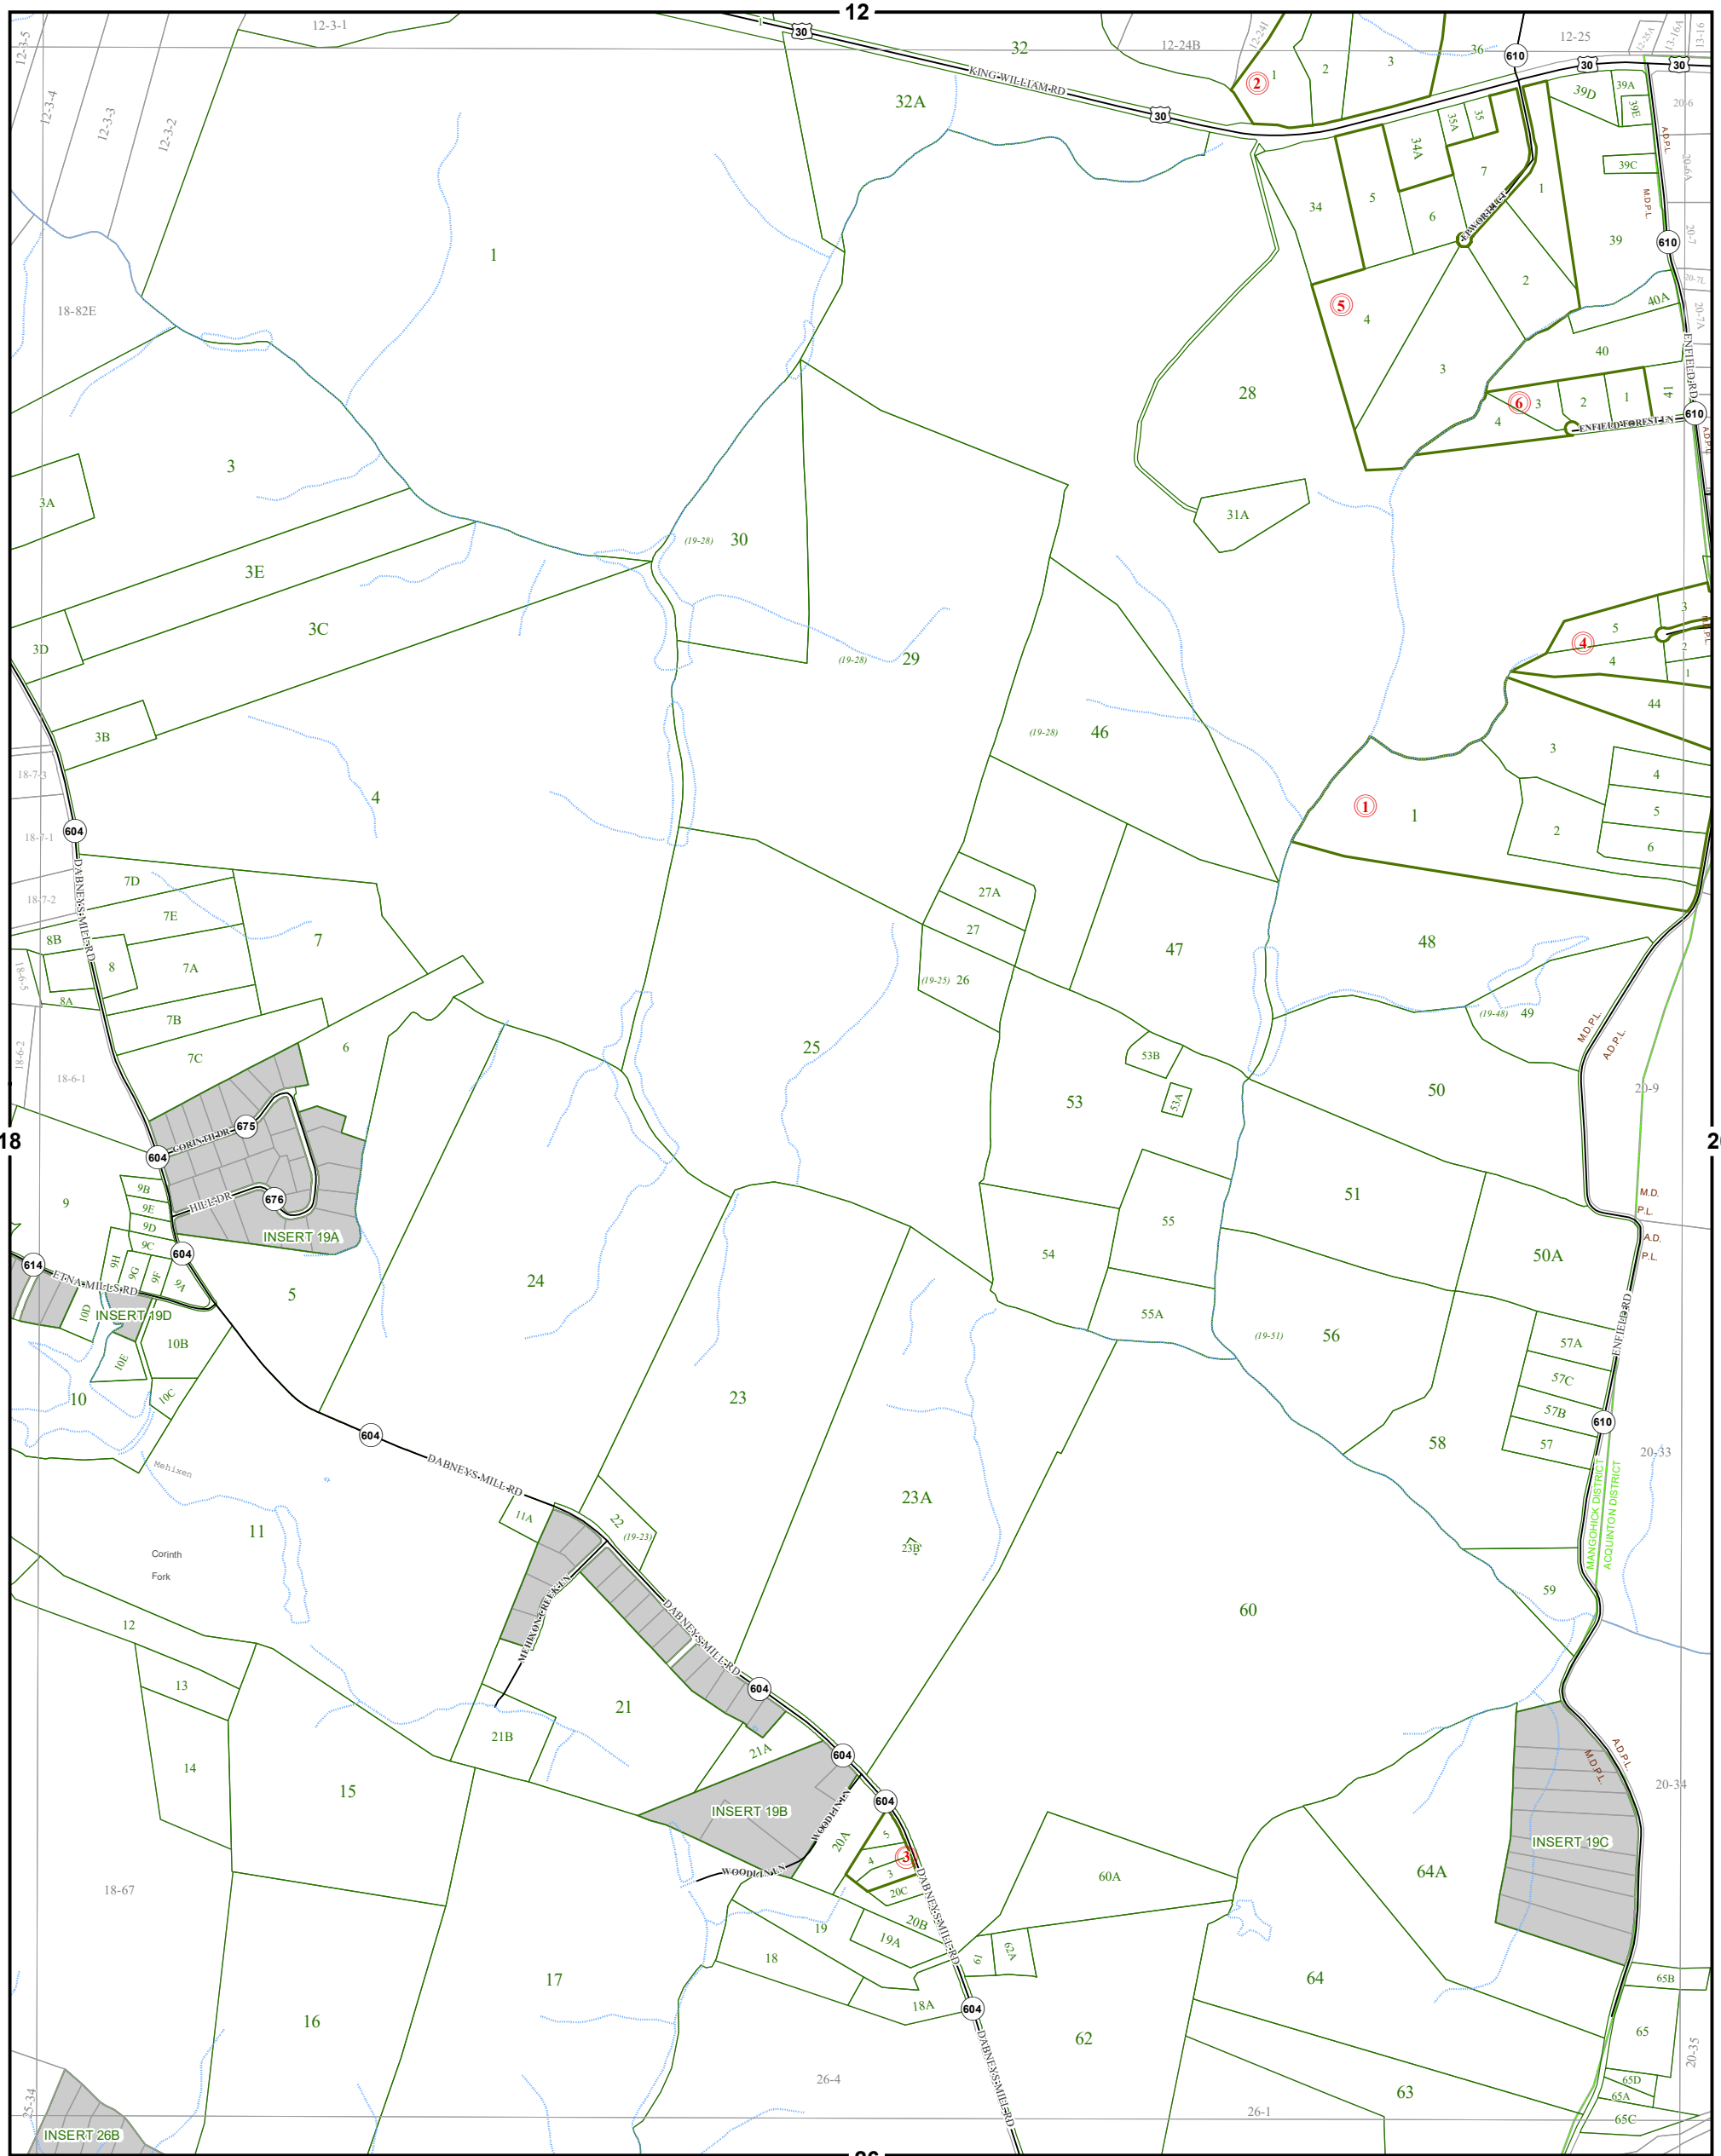

KING WILLIAM COUNTY

Last Updated February 2018

Map information is believed to be accurate, but accuracy is not guaranteed. Any errors or omissions should be reported to the Commissioner of Revenue's office. In no event will King William County be liable for any damages or other pecuniary loss that may arise from the use of this data.

MANGOHIK & ACQUINTON DISTRICT

SECTION 19

LEGEND

- County Boundary
- Routes
- 1 Lots
- District Boundaries
- Streams
- Railroads
- Roads / Alleys
- 1 Sections
- Blocks
- Water Bodies