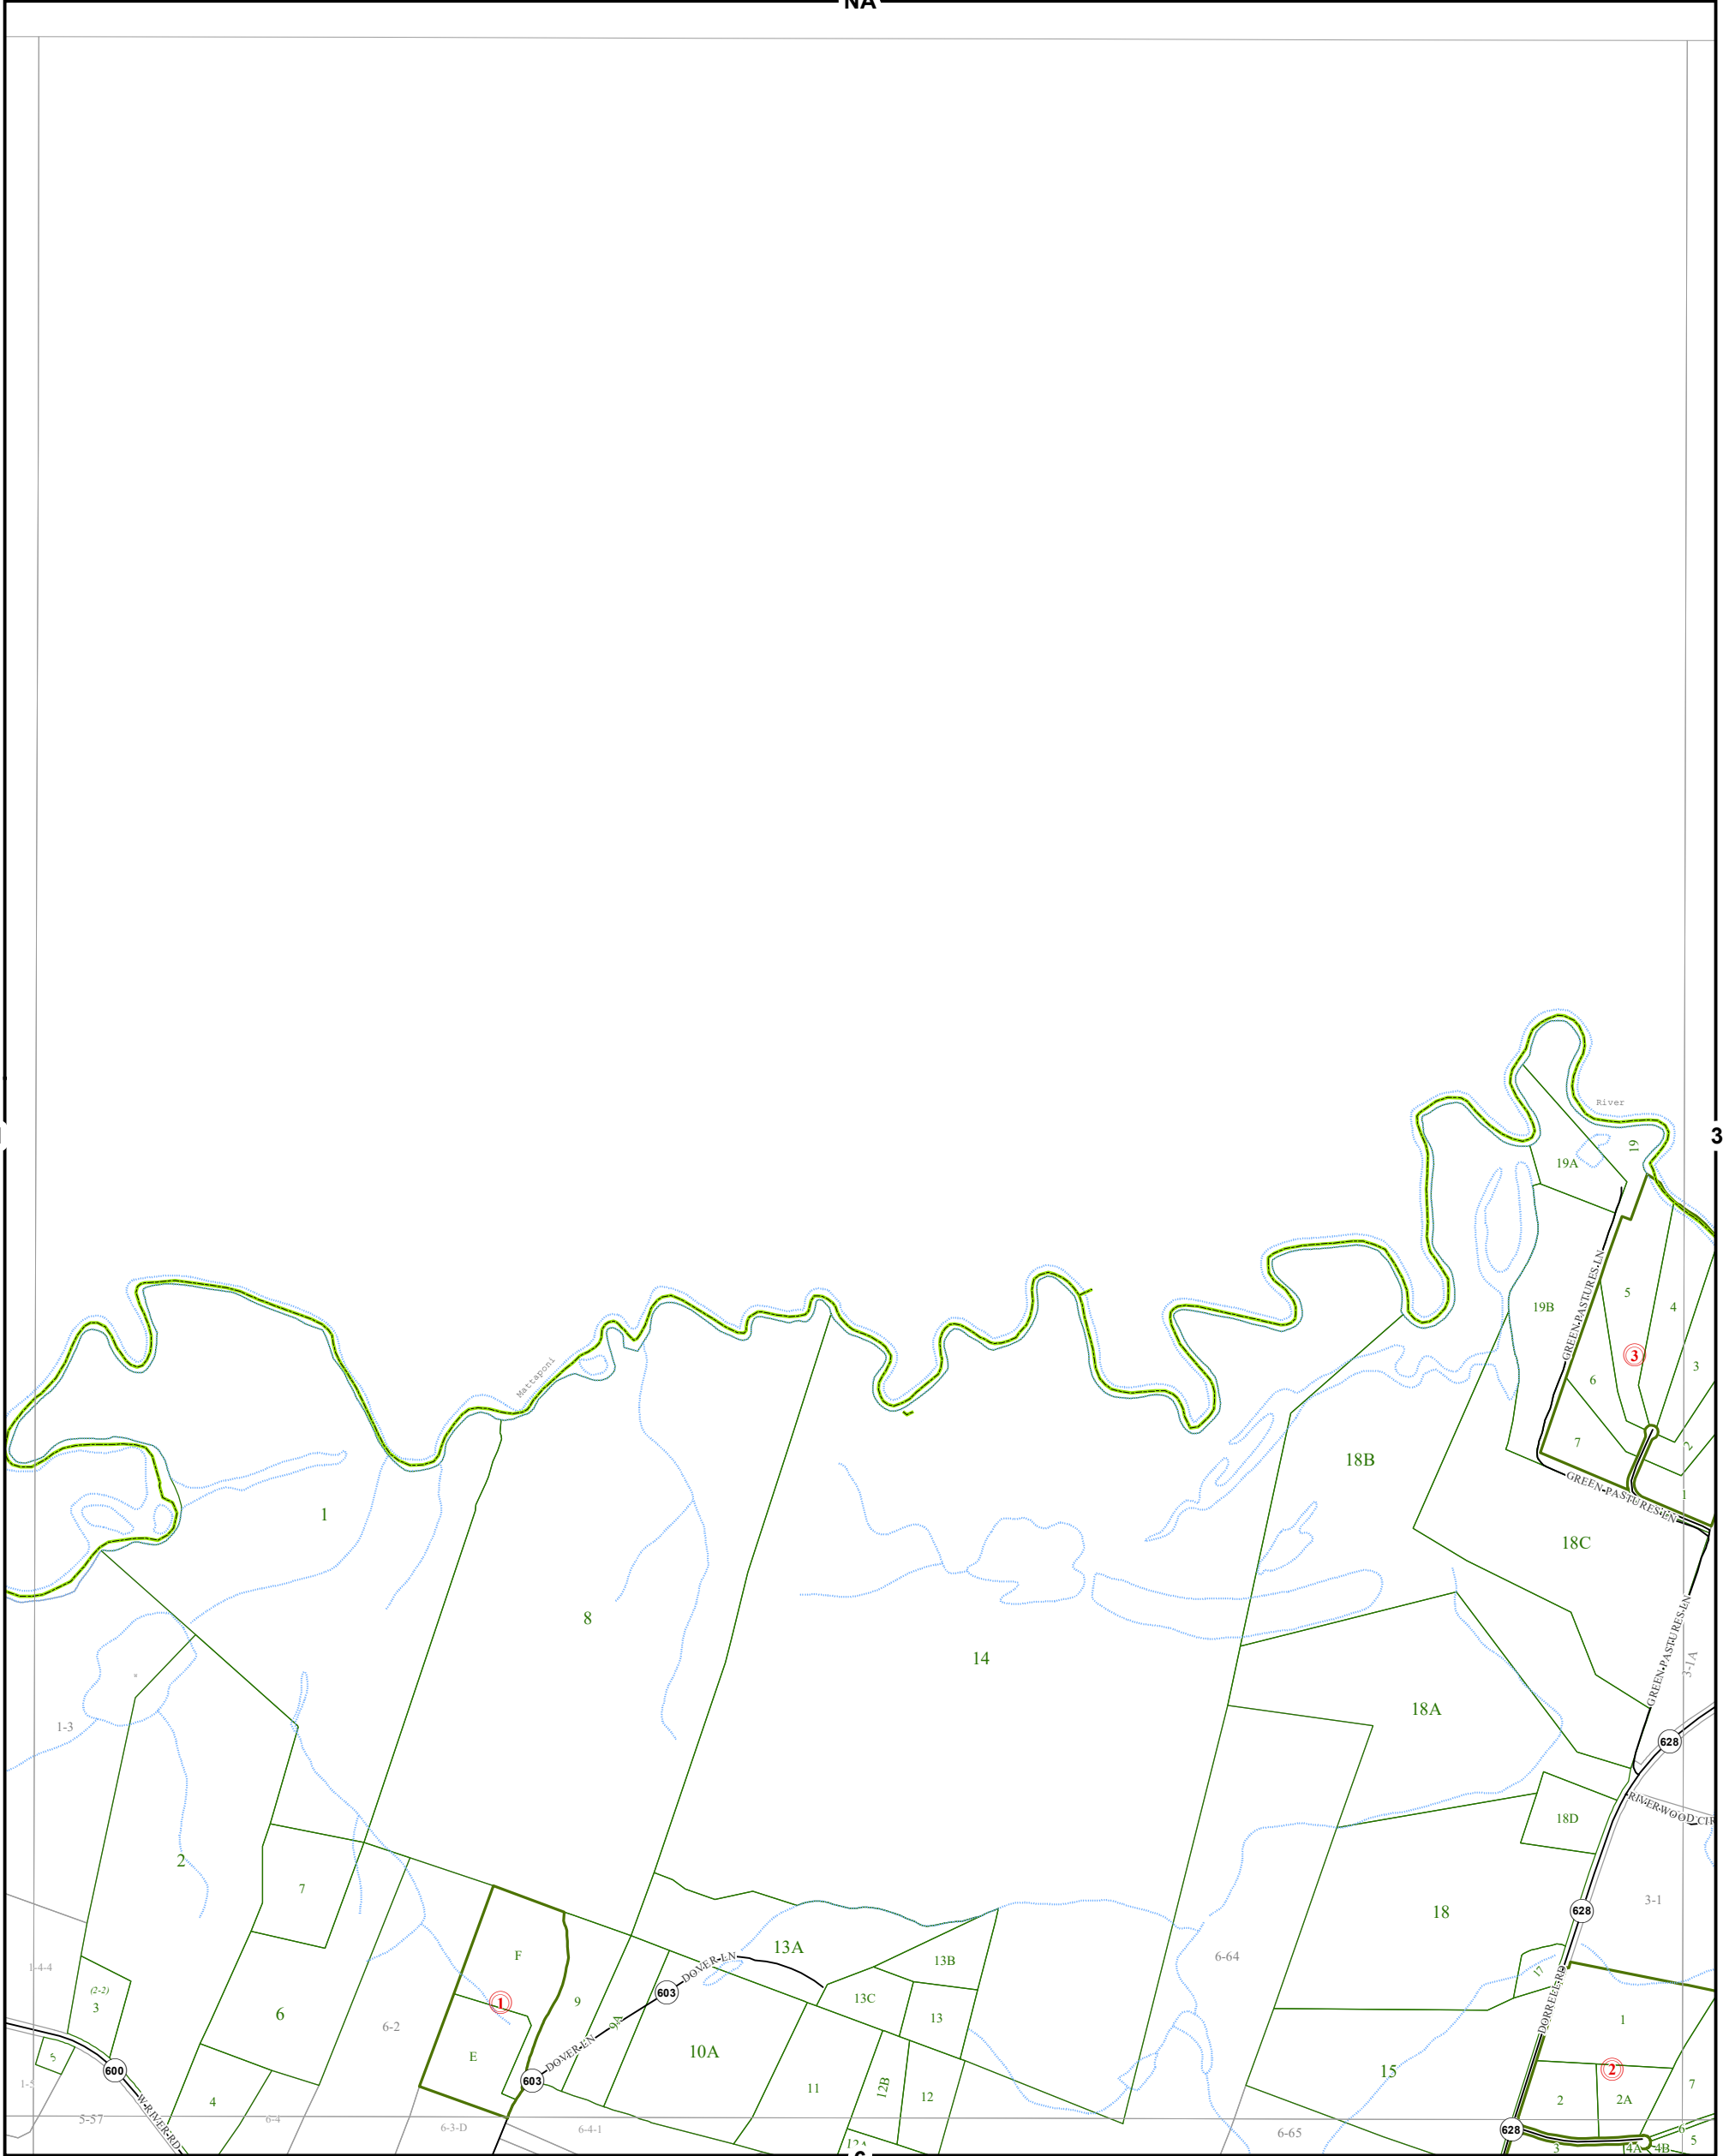

KING WILLIAM COUNTY

Last Updated July 2016

Map information is believed to be accurate, but accuracy is not guaranteed. Any errors or omissions should be reported to the Commissioner of Revenue's office. In no event will King William County be liable for any damages or other pecuniary loss that may arise from the use of this data.

NA

1

3

6

MANGOHICK DISTRICT

SECTION 2

LEGEND

- County Boundary
- Routes
- Lots
- District Boundaries
- Streams
- Railroads
- Roads / Alleys
- Sections
- Blocks
- Water Bodies