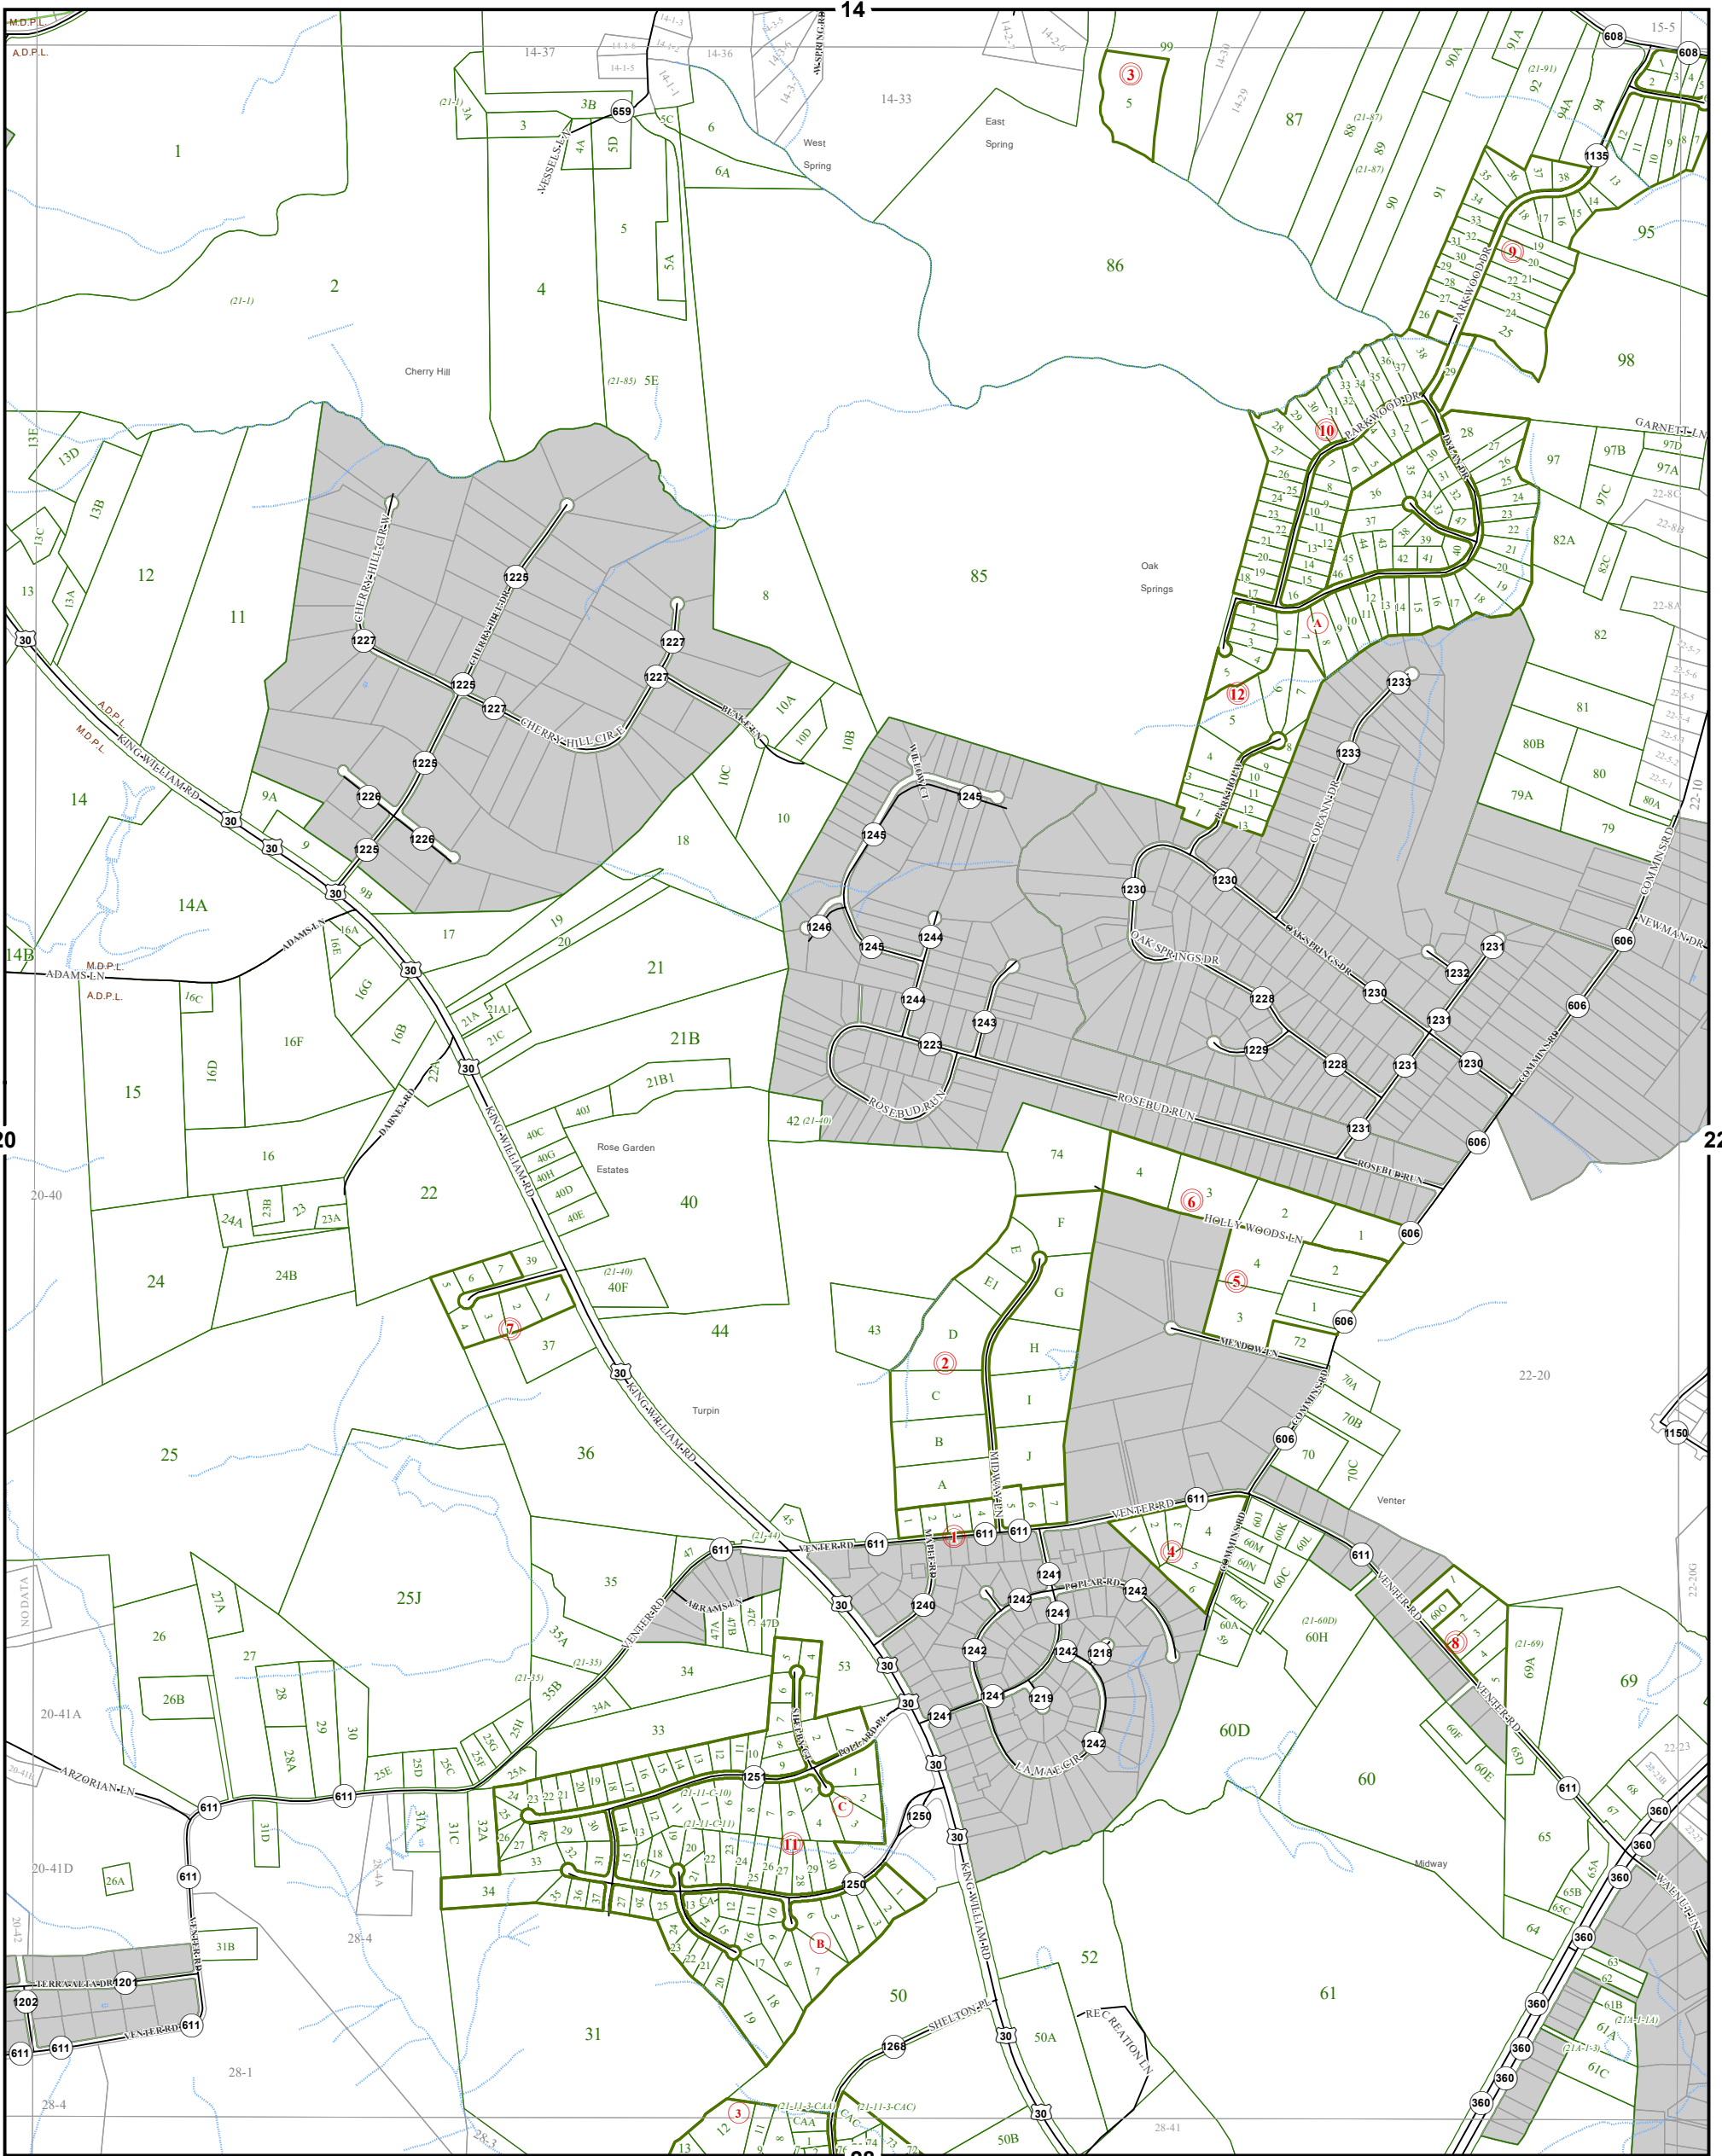

KING WILLIAM COUNTY

Last Updated July 2016

Map information is believed to be accurate, but accuracy is not guaranteed. Any errors or omissions should be reported to the Commissioner of Revenue's office. In no event will King William County be liable for any damages or other pecuniary loss that may arise from the use of this data.

ACQUINTON DISTRICT

SECTION 21

LEGEND

- County Boundary
- Routes
- 1 Lots
- District Boundaries
- Streams
- Railroads
- Roads / Alleys
- 1 Sections
- Blocks
- Water Bodies