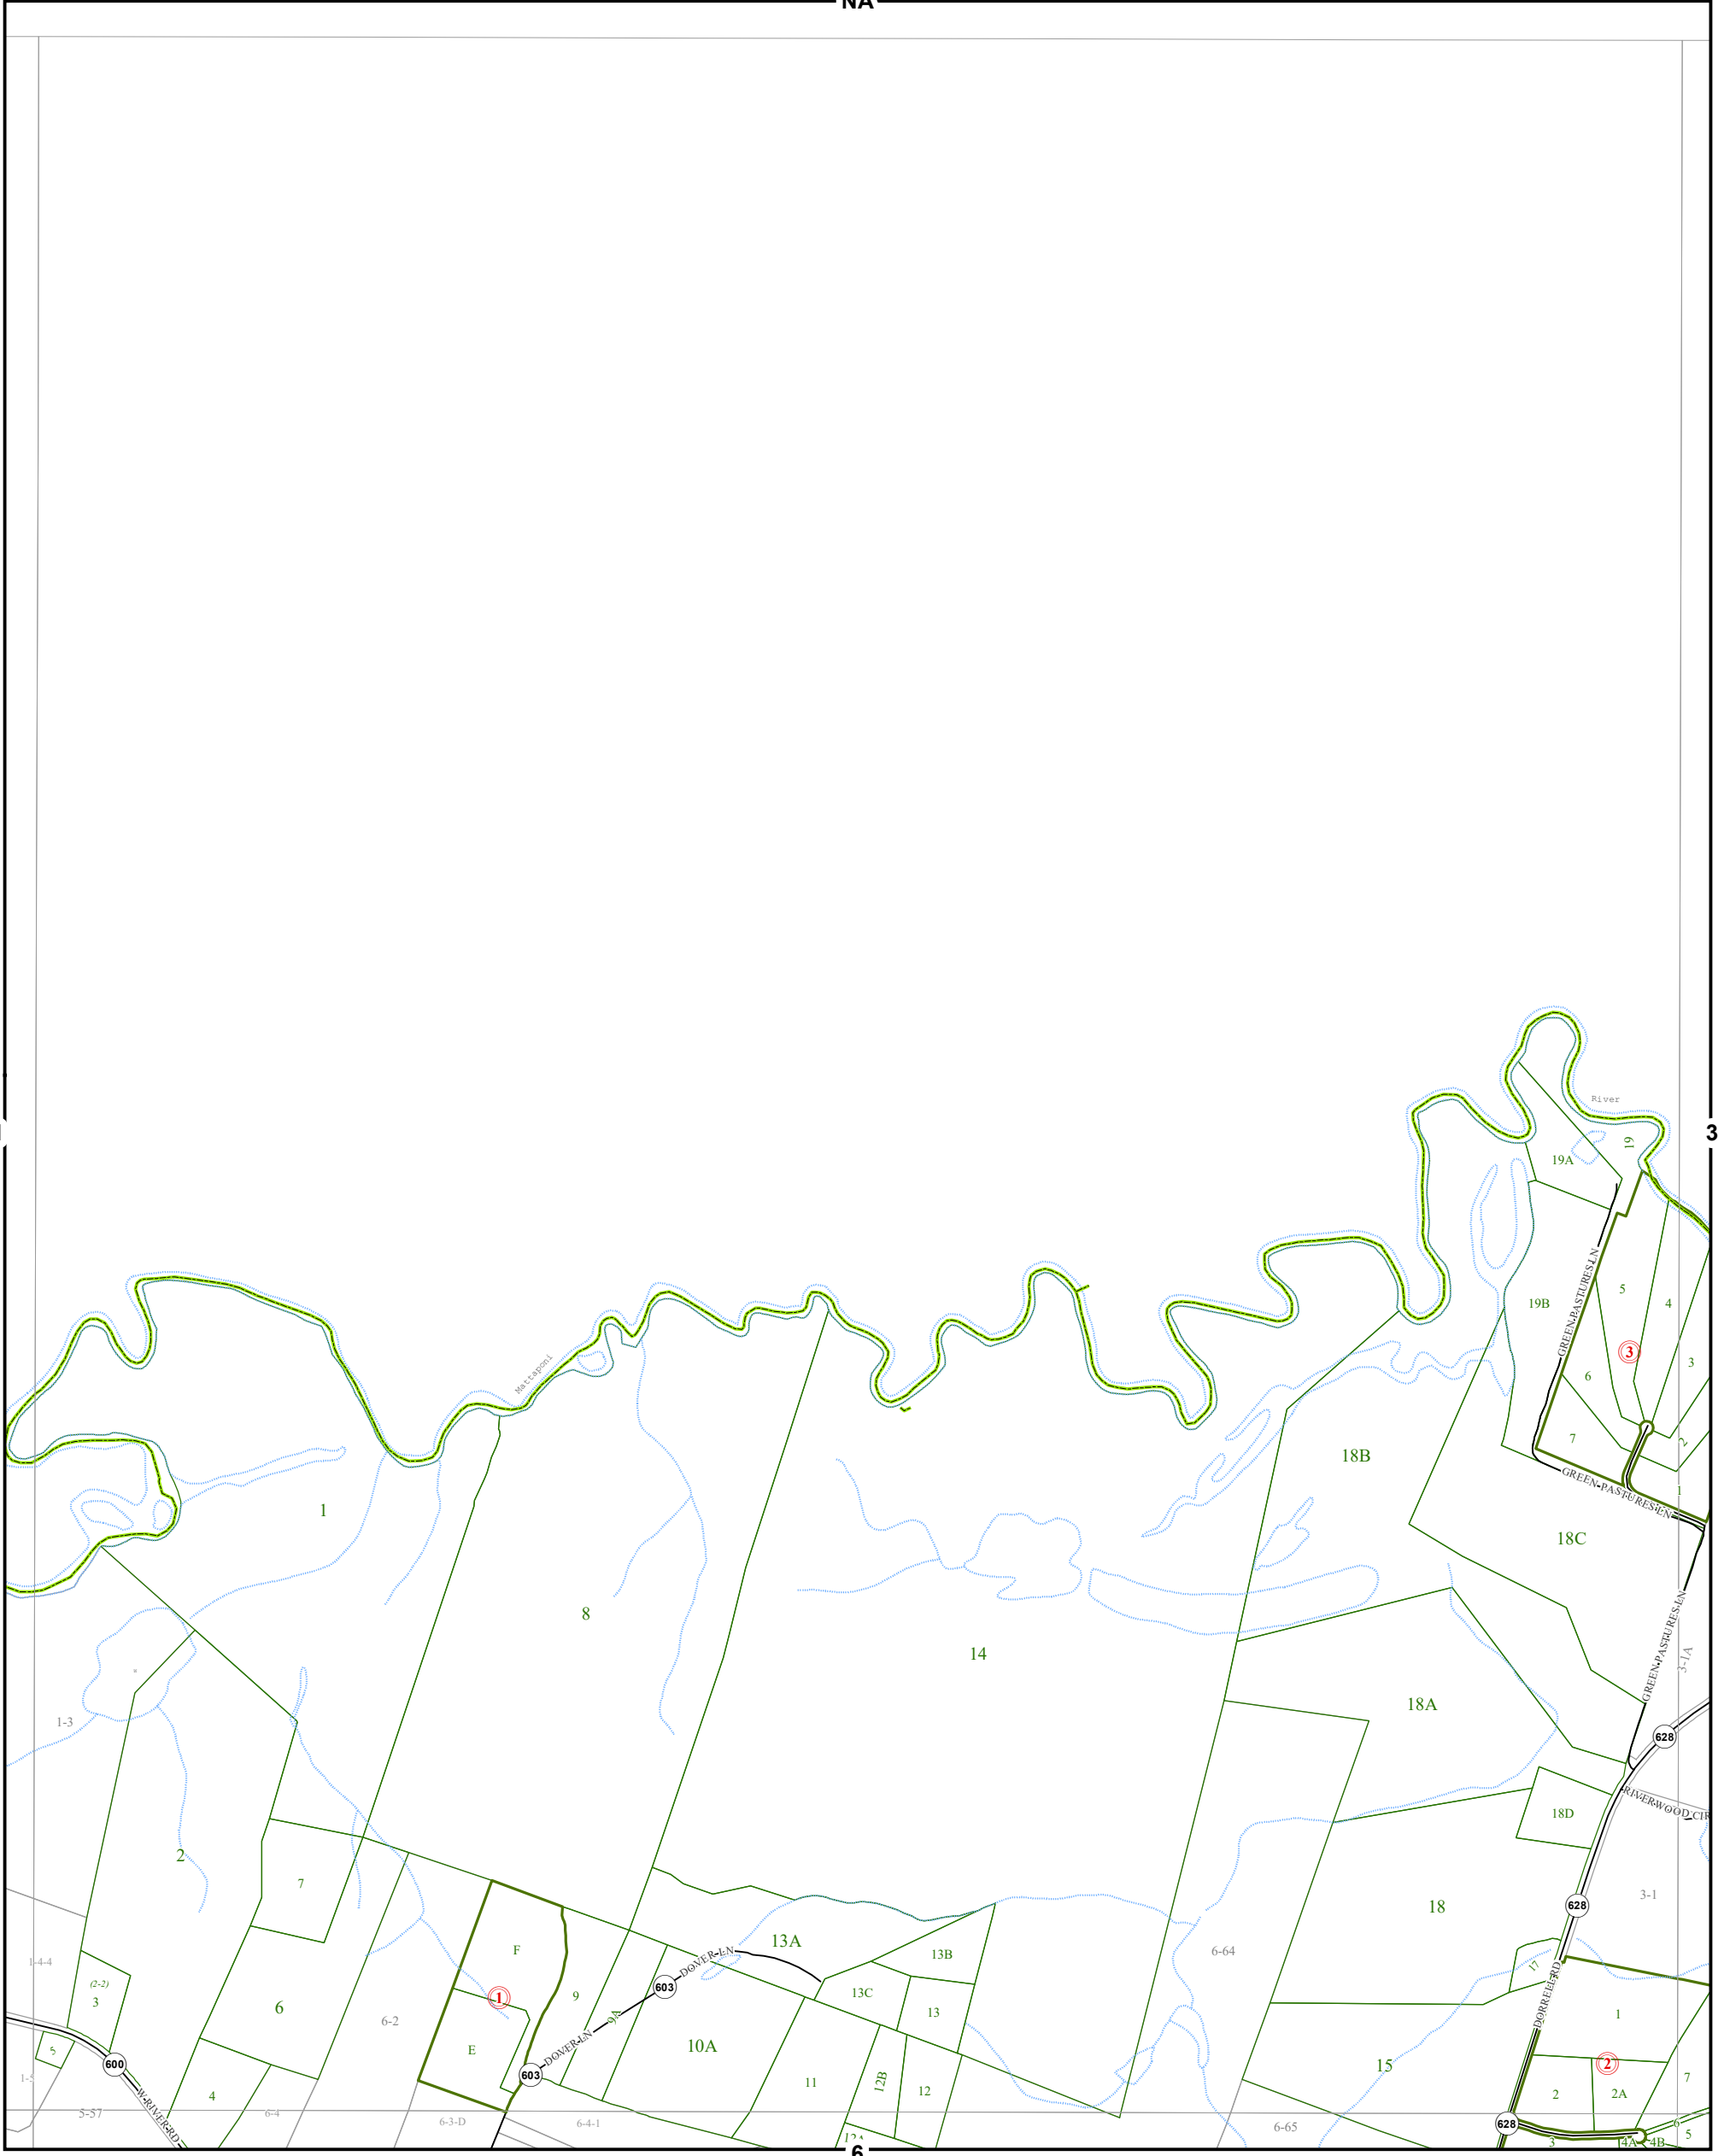

# KING WILLIAM COUNTY

Last Updated February 2018

Map information is believed to be accurate, but accuracy is not guaranteed. Any errors or omissions should be reported to the Commissioner of Revenue's office. In no event will King William County be liable for any damages or other pecuniary loss that may arise from the use of this data.

## MANGOHICK DISTRICT

### LEGEND

- |                 |                |          |                     |              |
|-----------------|----------------|----------|---------------------|--------------|
| County Boundary | Routes         | Lots     | District Boundaries | Streams      |
| Railroads       | Roads / Alleys | Sections | Blocks              | Water Bodies |