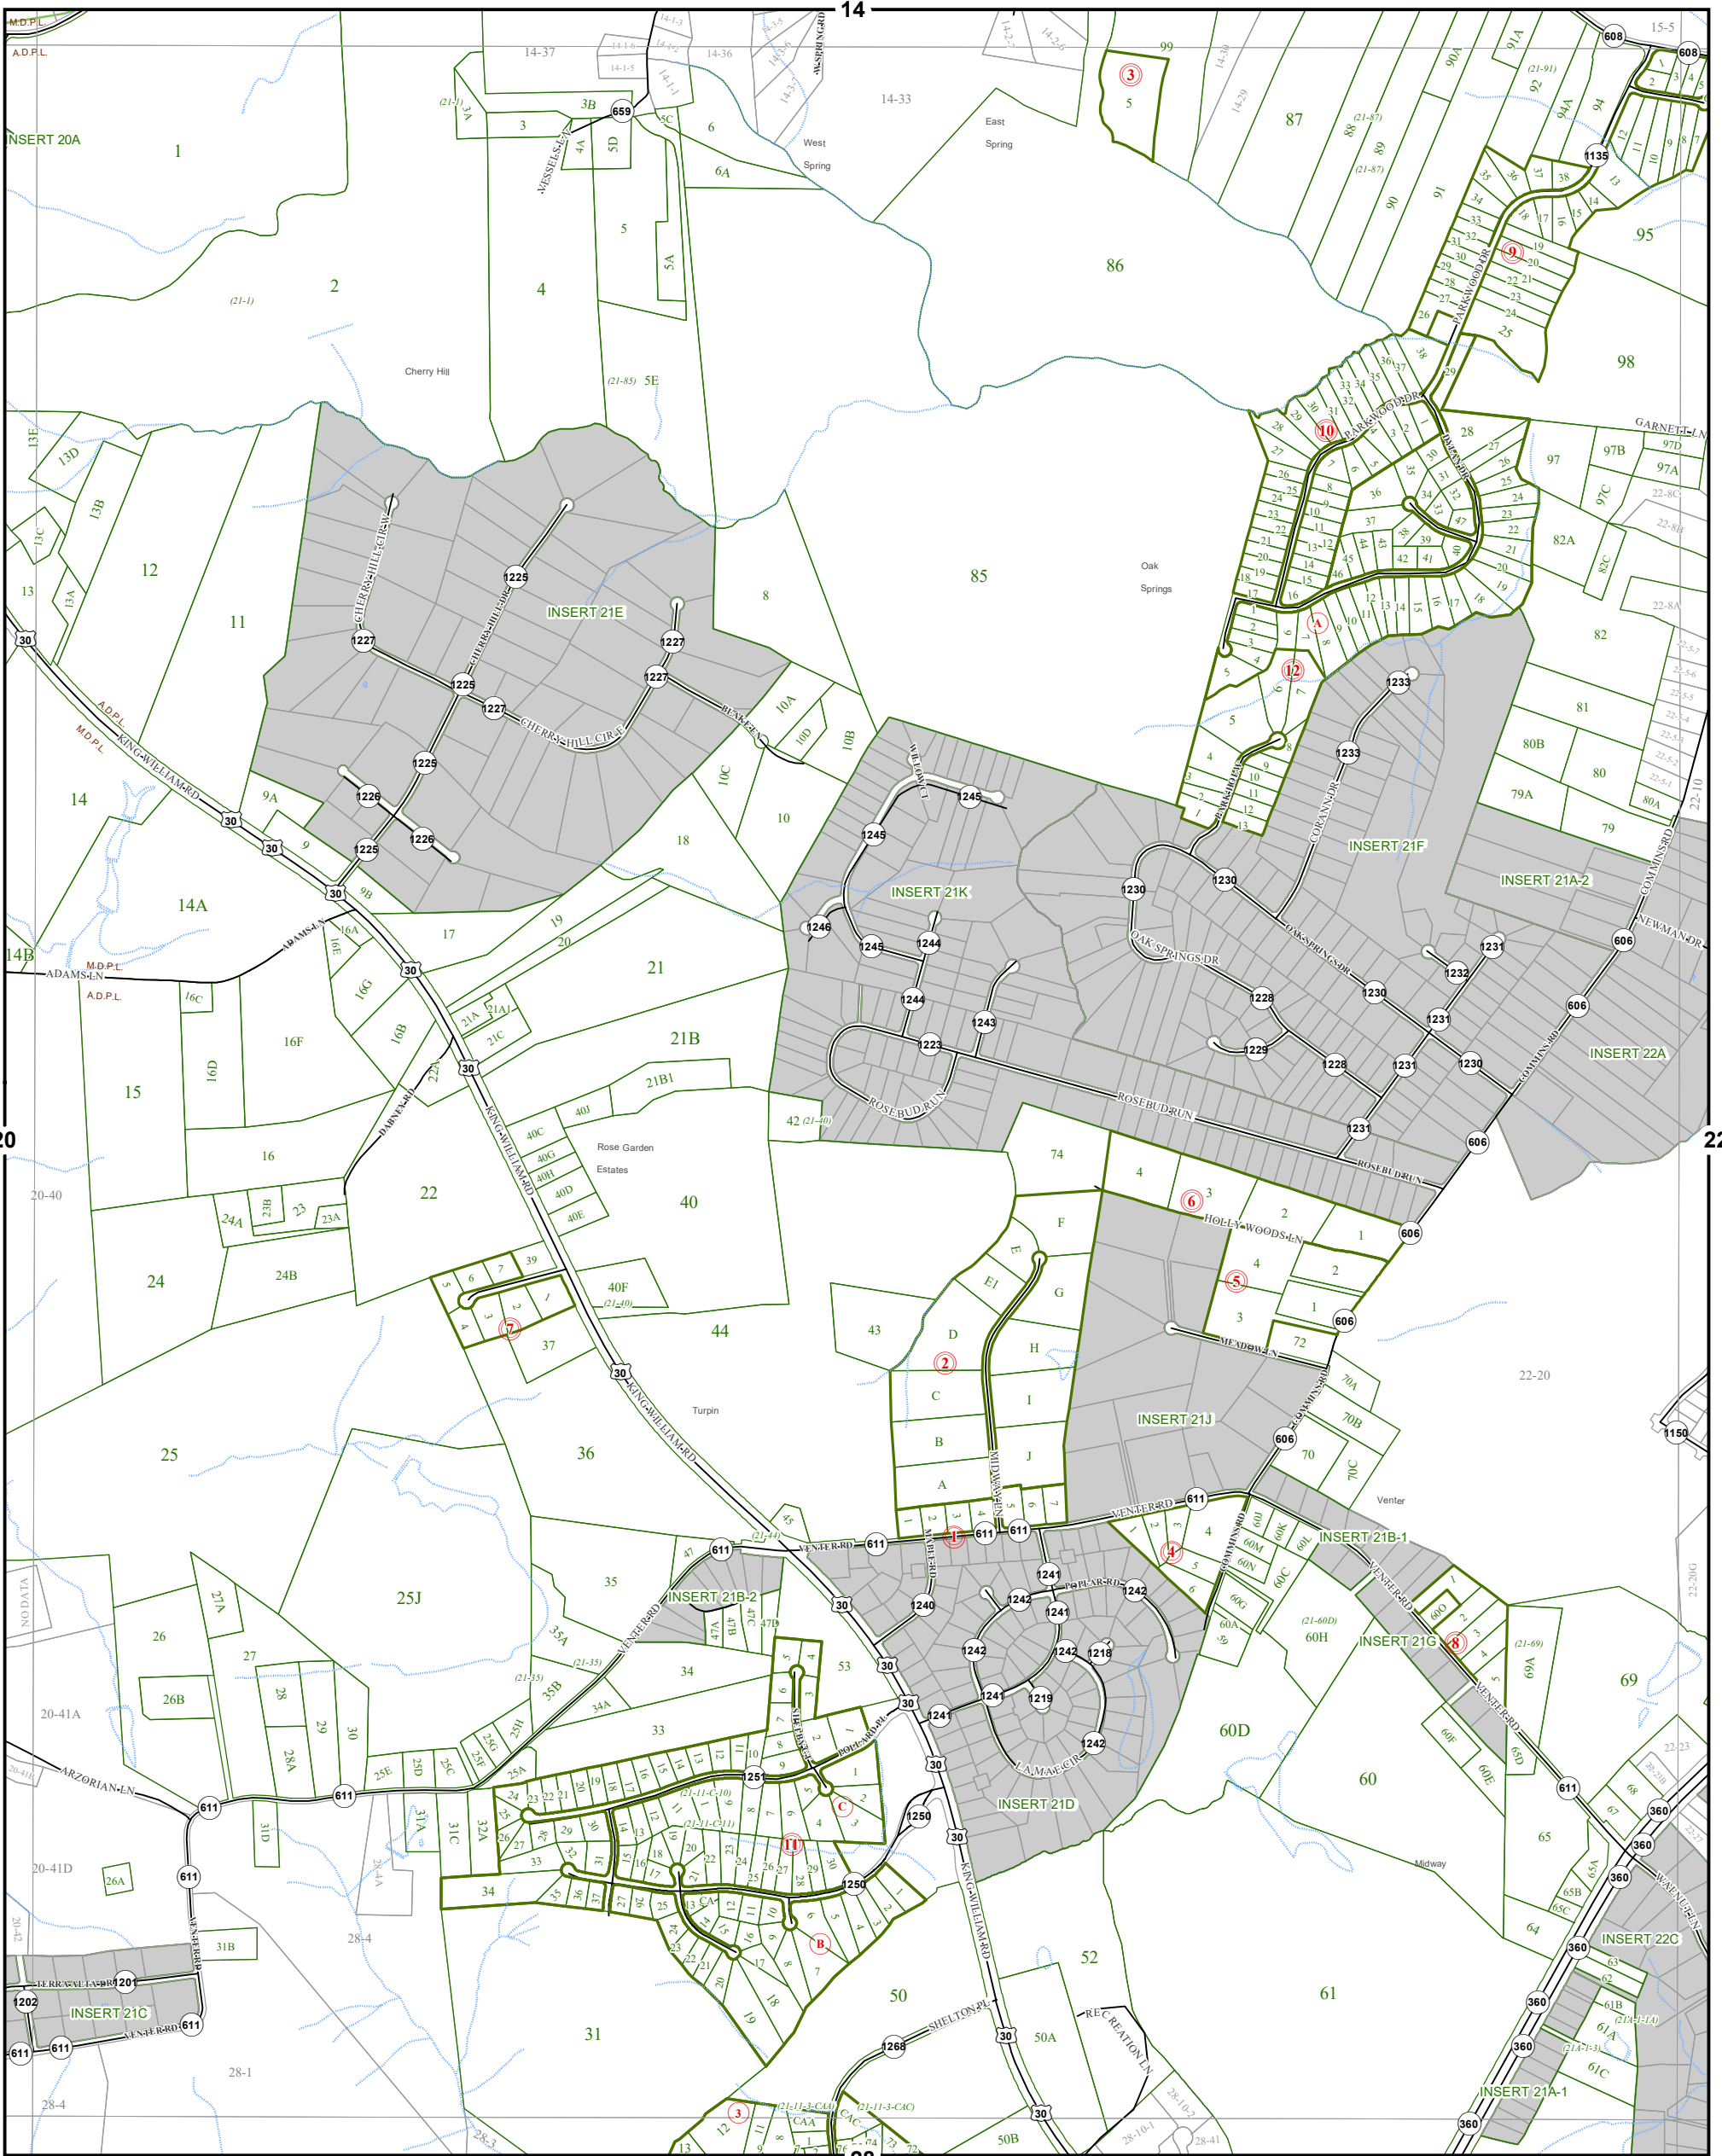

KING WILLIAM COUNTY

Last Updated February 2018

Map information is believed to be accurate, but accuracy is not guaranteed. Any errors or omissions should be reported to the Commissioner of Revenue's office. In no event will King William County be liable for any damages or other pecuniary loss that may arise from the use of this data.

ACQUINTON DISTRICT

SECTION 21

LEGEND

- County Boundary
- Routes
- 1 Lots
- District Boundaries
- Streams
- Railroads
- Roads / Alleys
- 1 Sections
- Blocks
- Water Bodies