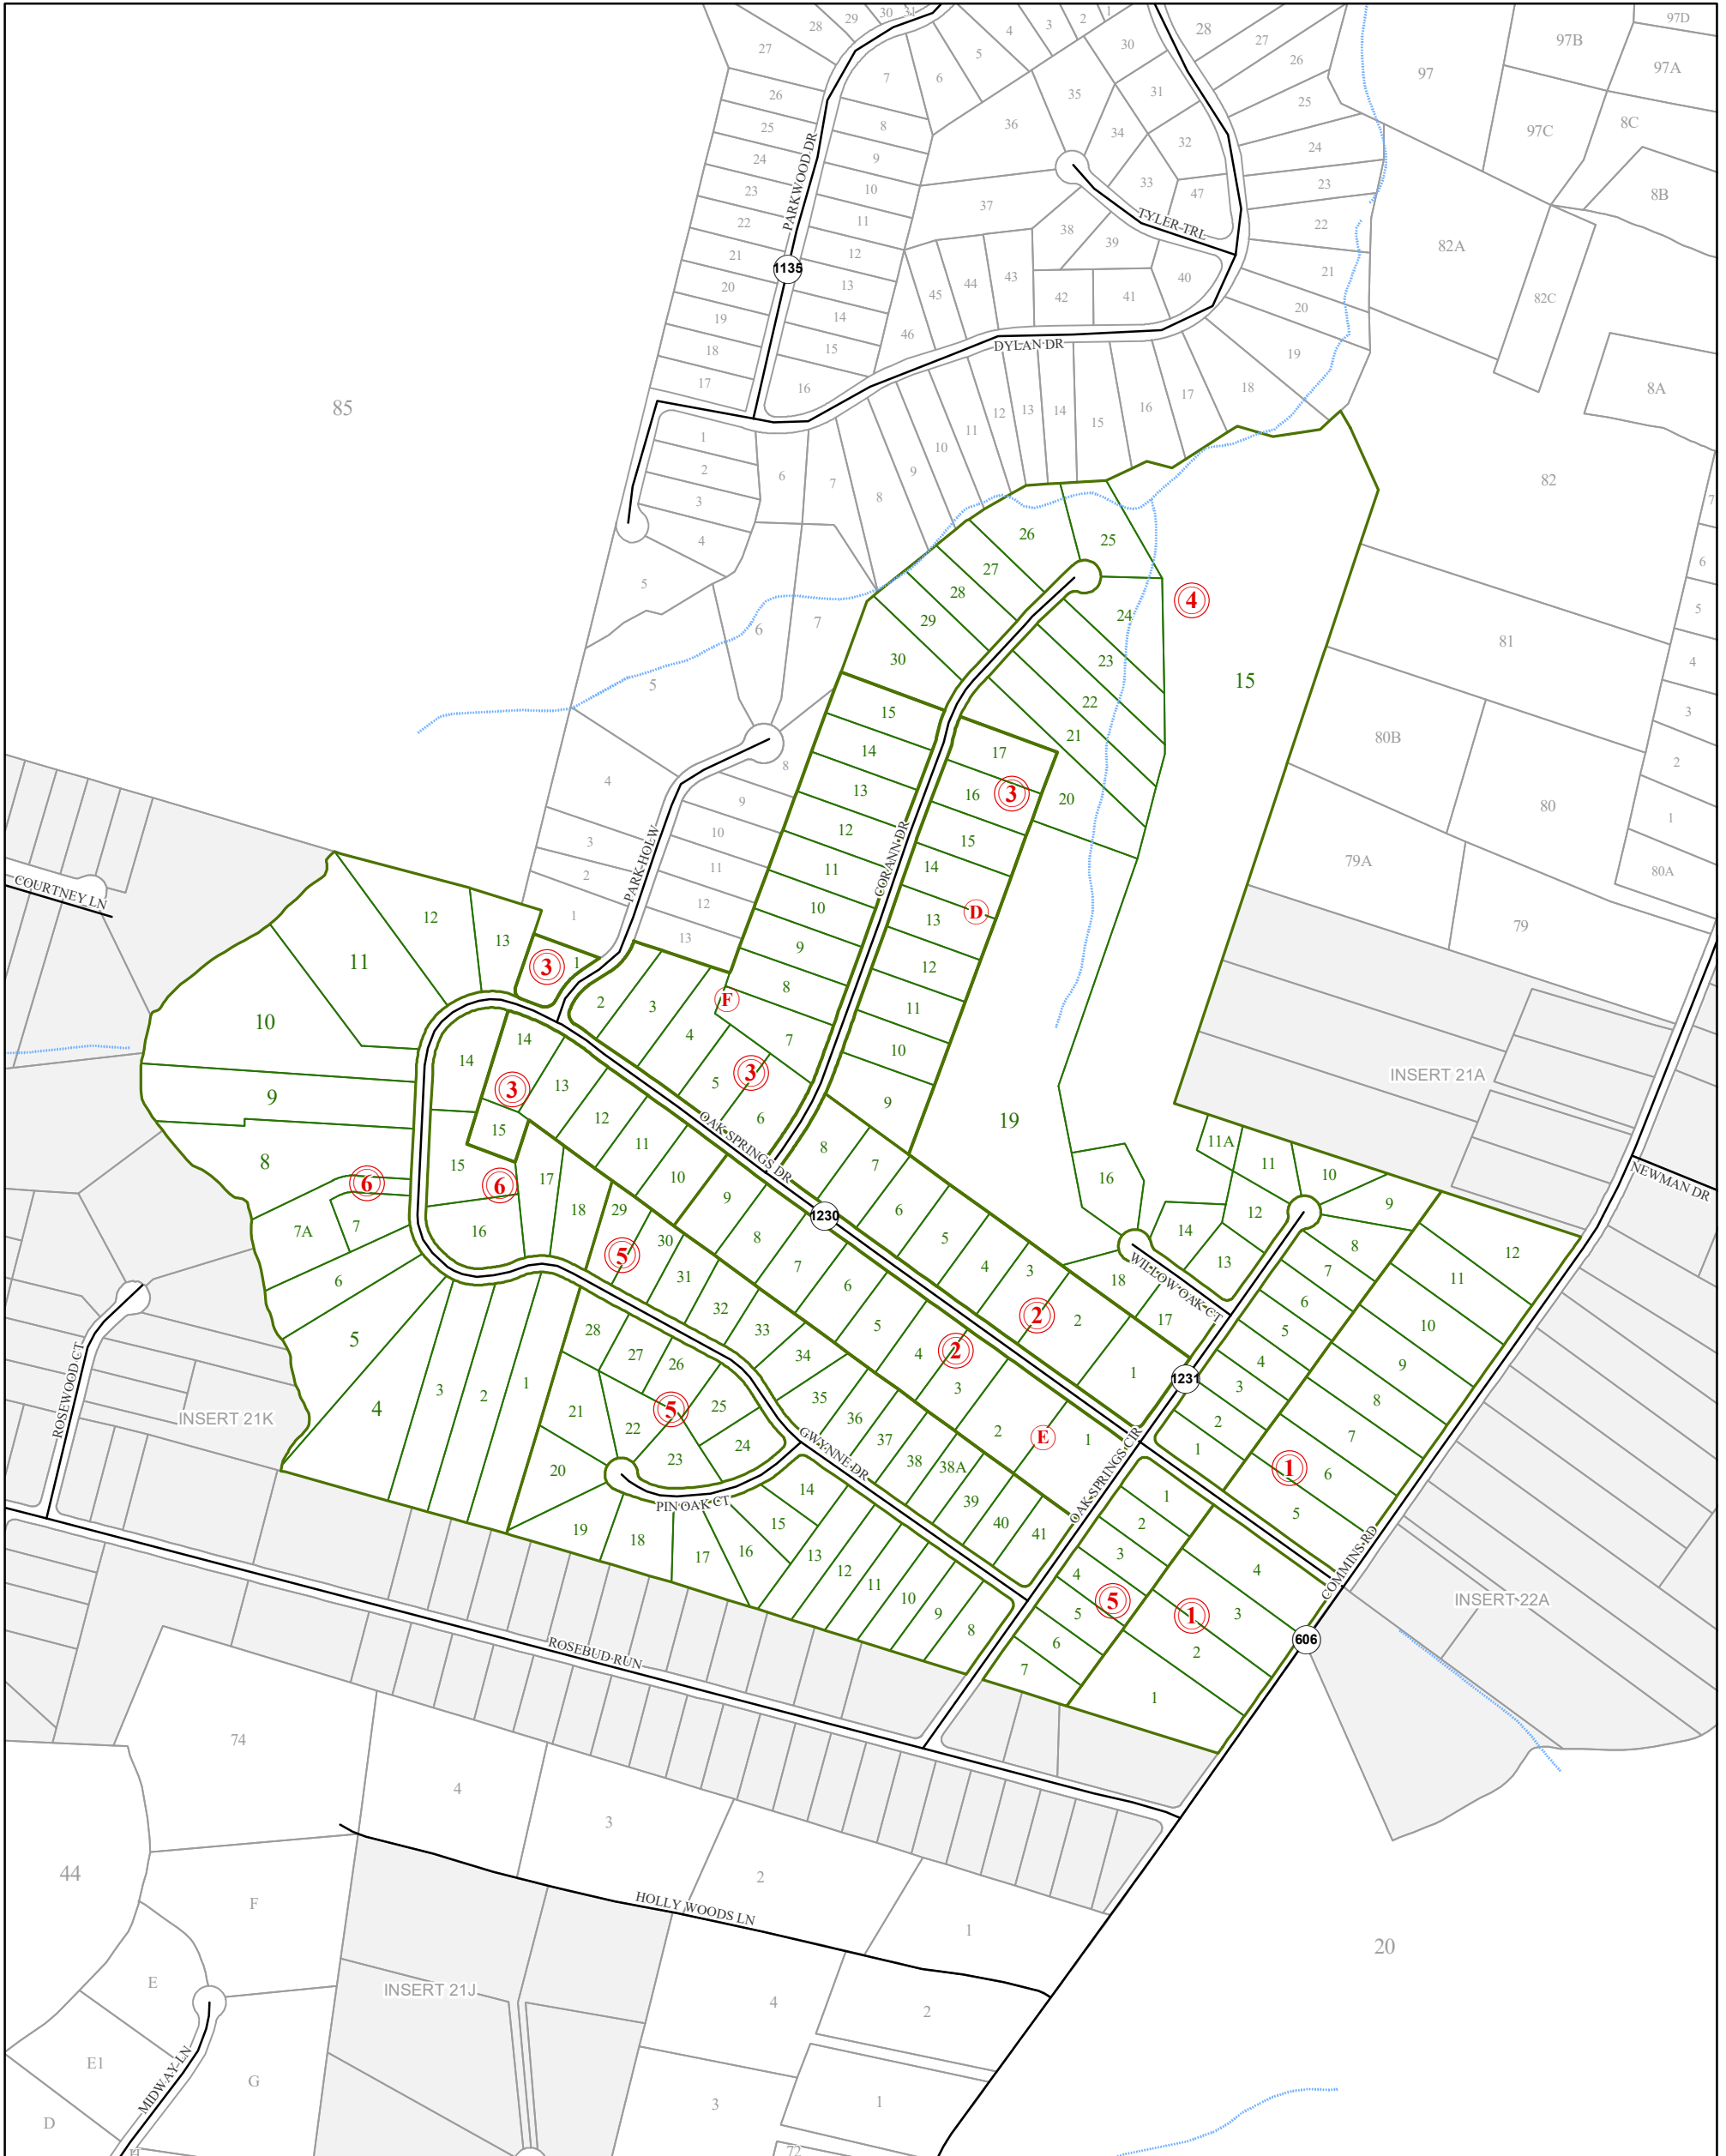

KING WILLIAM COUNTY

Last Updated February 2018

Map information is believed to be accurate, but accuracy is not guaranteed. Any errors or omissions should be reported to the Commissioner of Revenue's office. In no event will King William County be liable for any damages or other pecuniary loss that may arise from the use of this data.

LEGEND

- ▭ County Boundary
- Routes
- 1 Lots
- District Boundaries
- Streams
- + Railroads
- Roads / Alleys
- 1 Sections
- Blocks
- Water Bodies

INSERT 21F