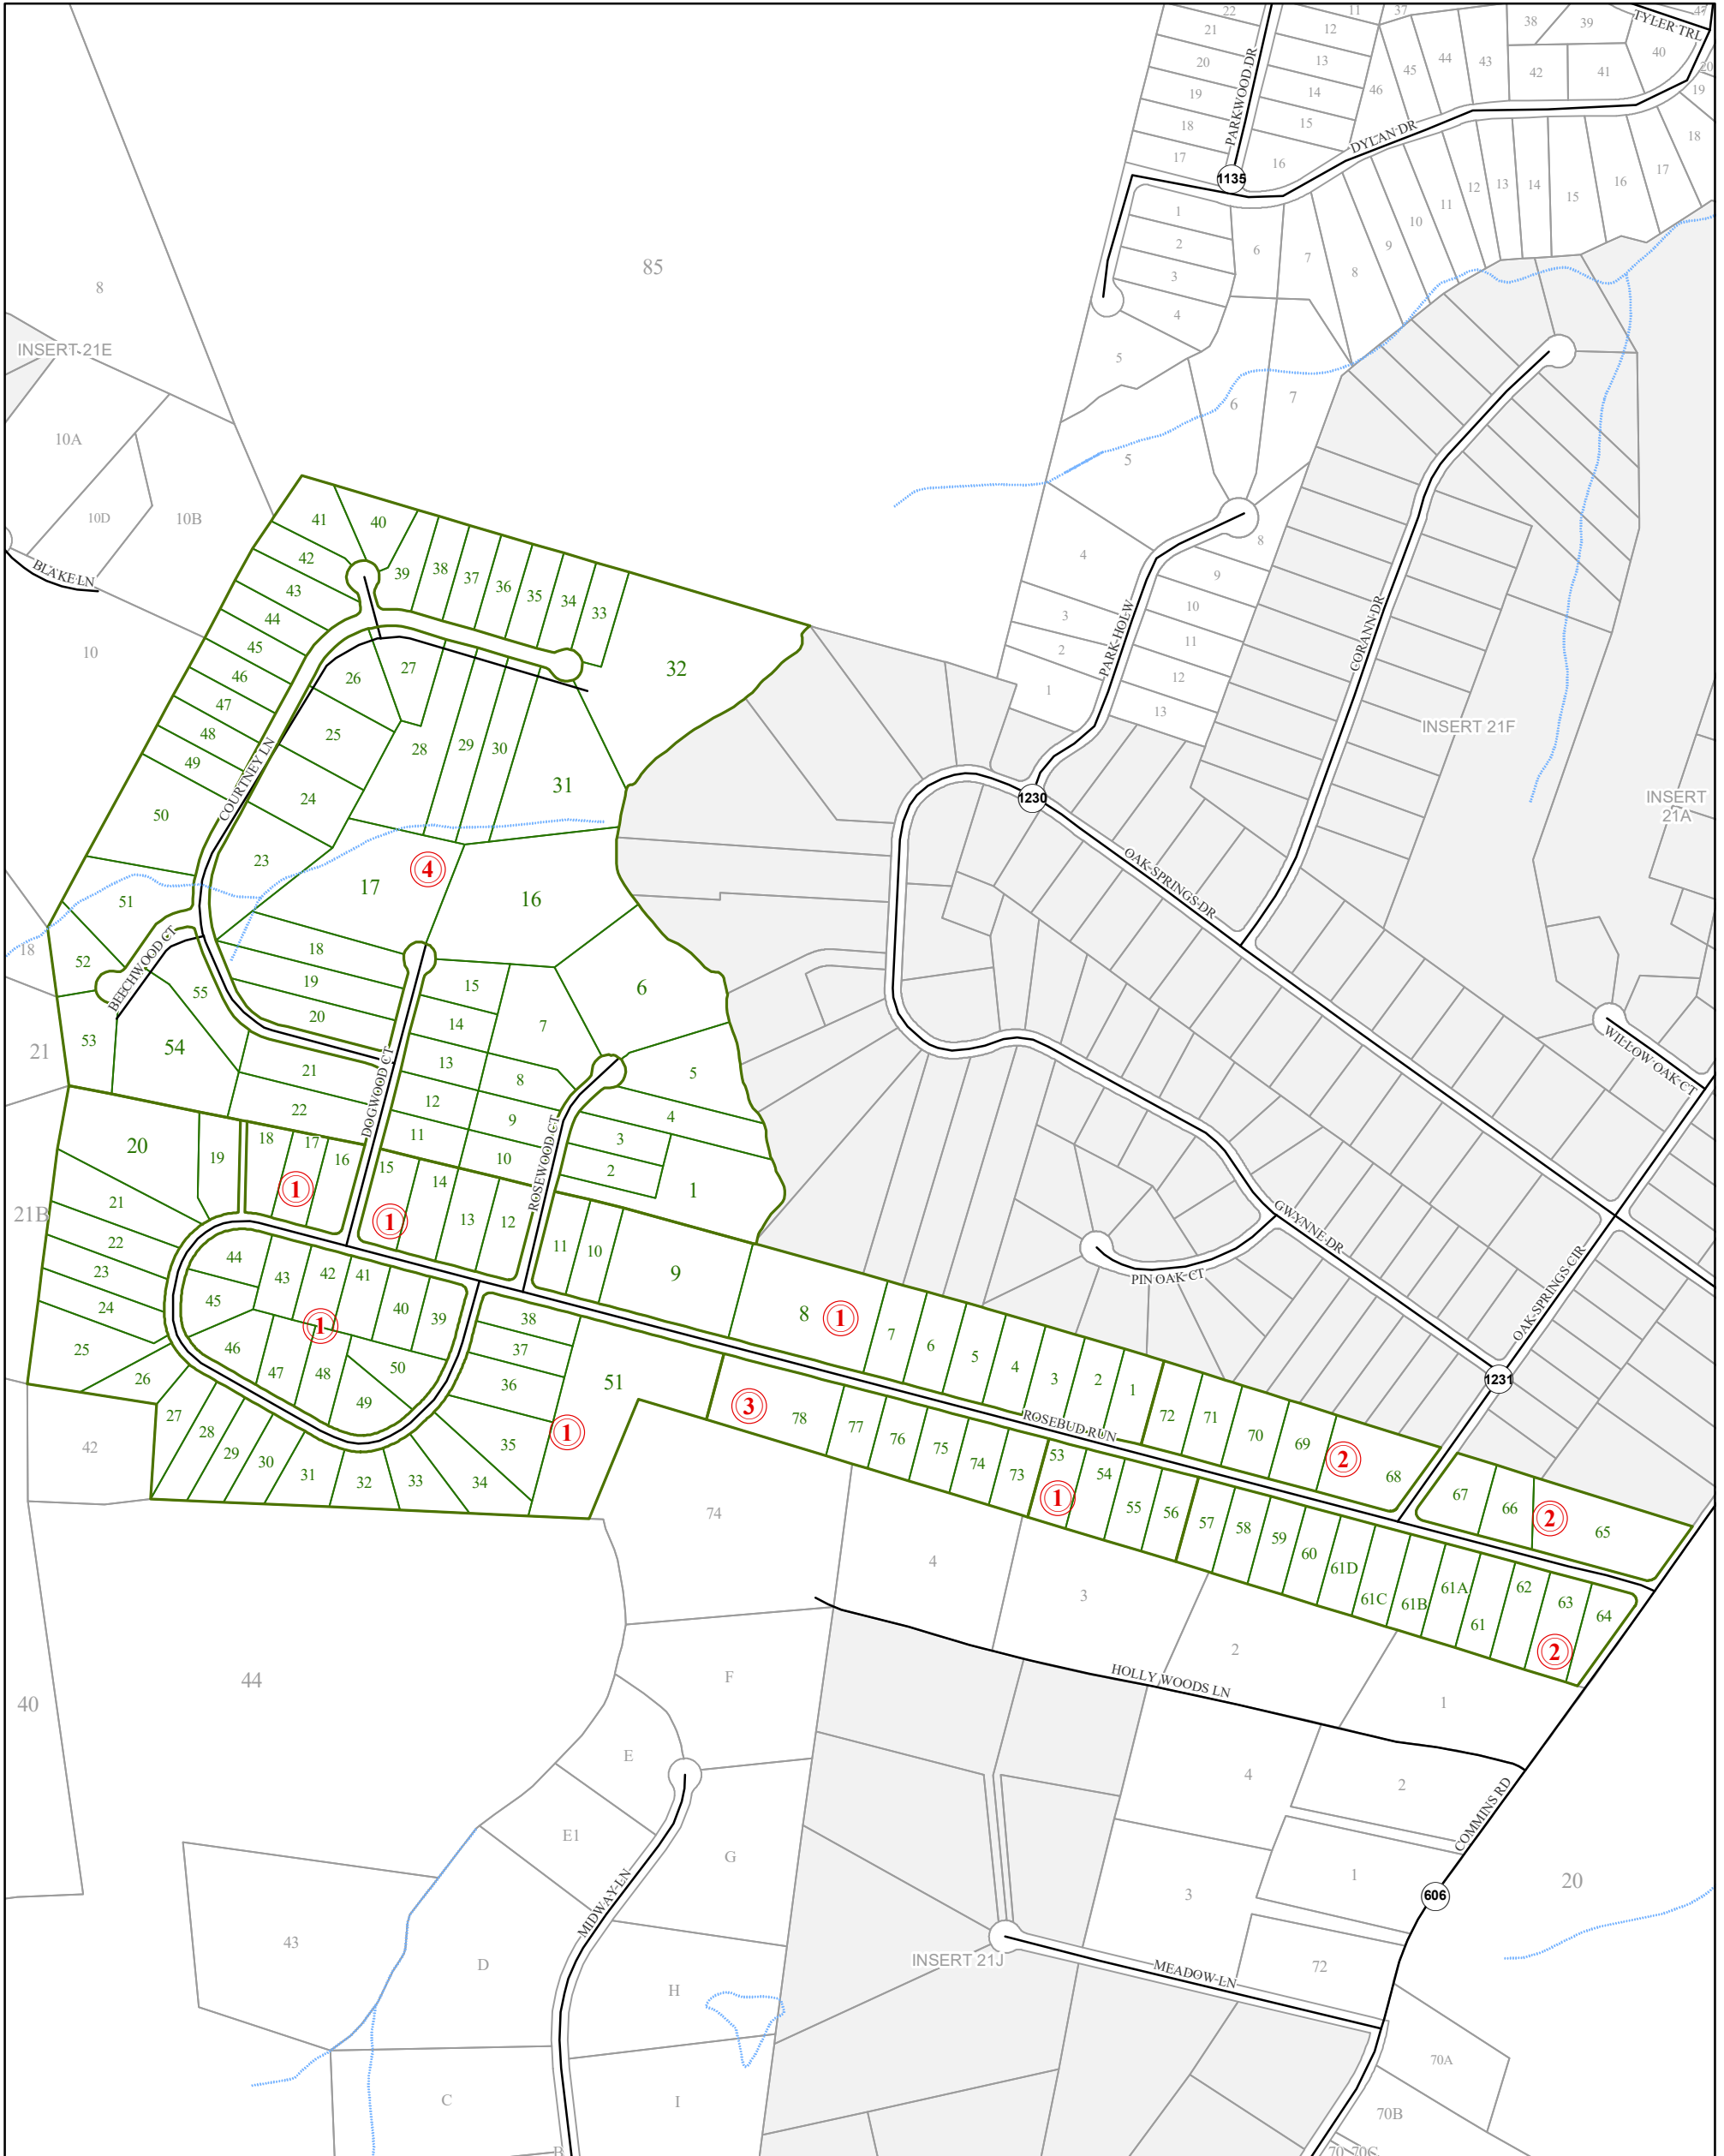

KING WILLIAM COUNTY

Last Updated February 2018

Map information is believed to be accurate, but accuracy is not guaranteed. Any errors or omissions should be reported to the Commissioner of Revenue's office. In no event will King William County be liable for any damages or other pecuniary loss that may arise from the use of this data.

LEGEND

- County Boundary
- Routes
- 1 Lots
- District Boundaries
- Streams
- Roads / Alleys
- 1 Sections
- Blocks
- Water Bodies
- Railroads

INSERT 21K