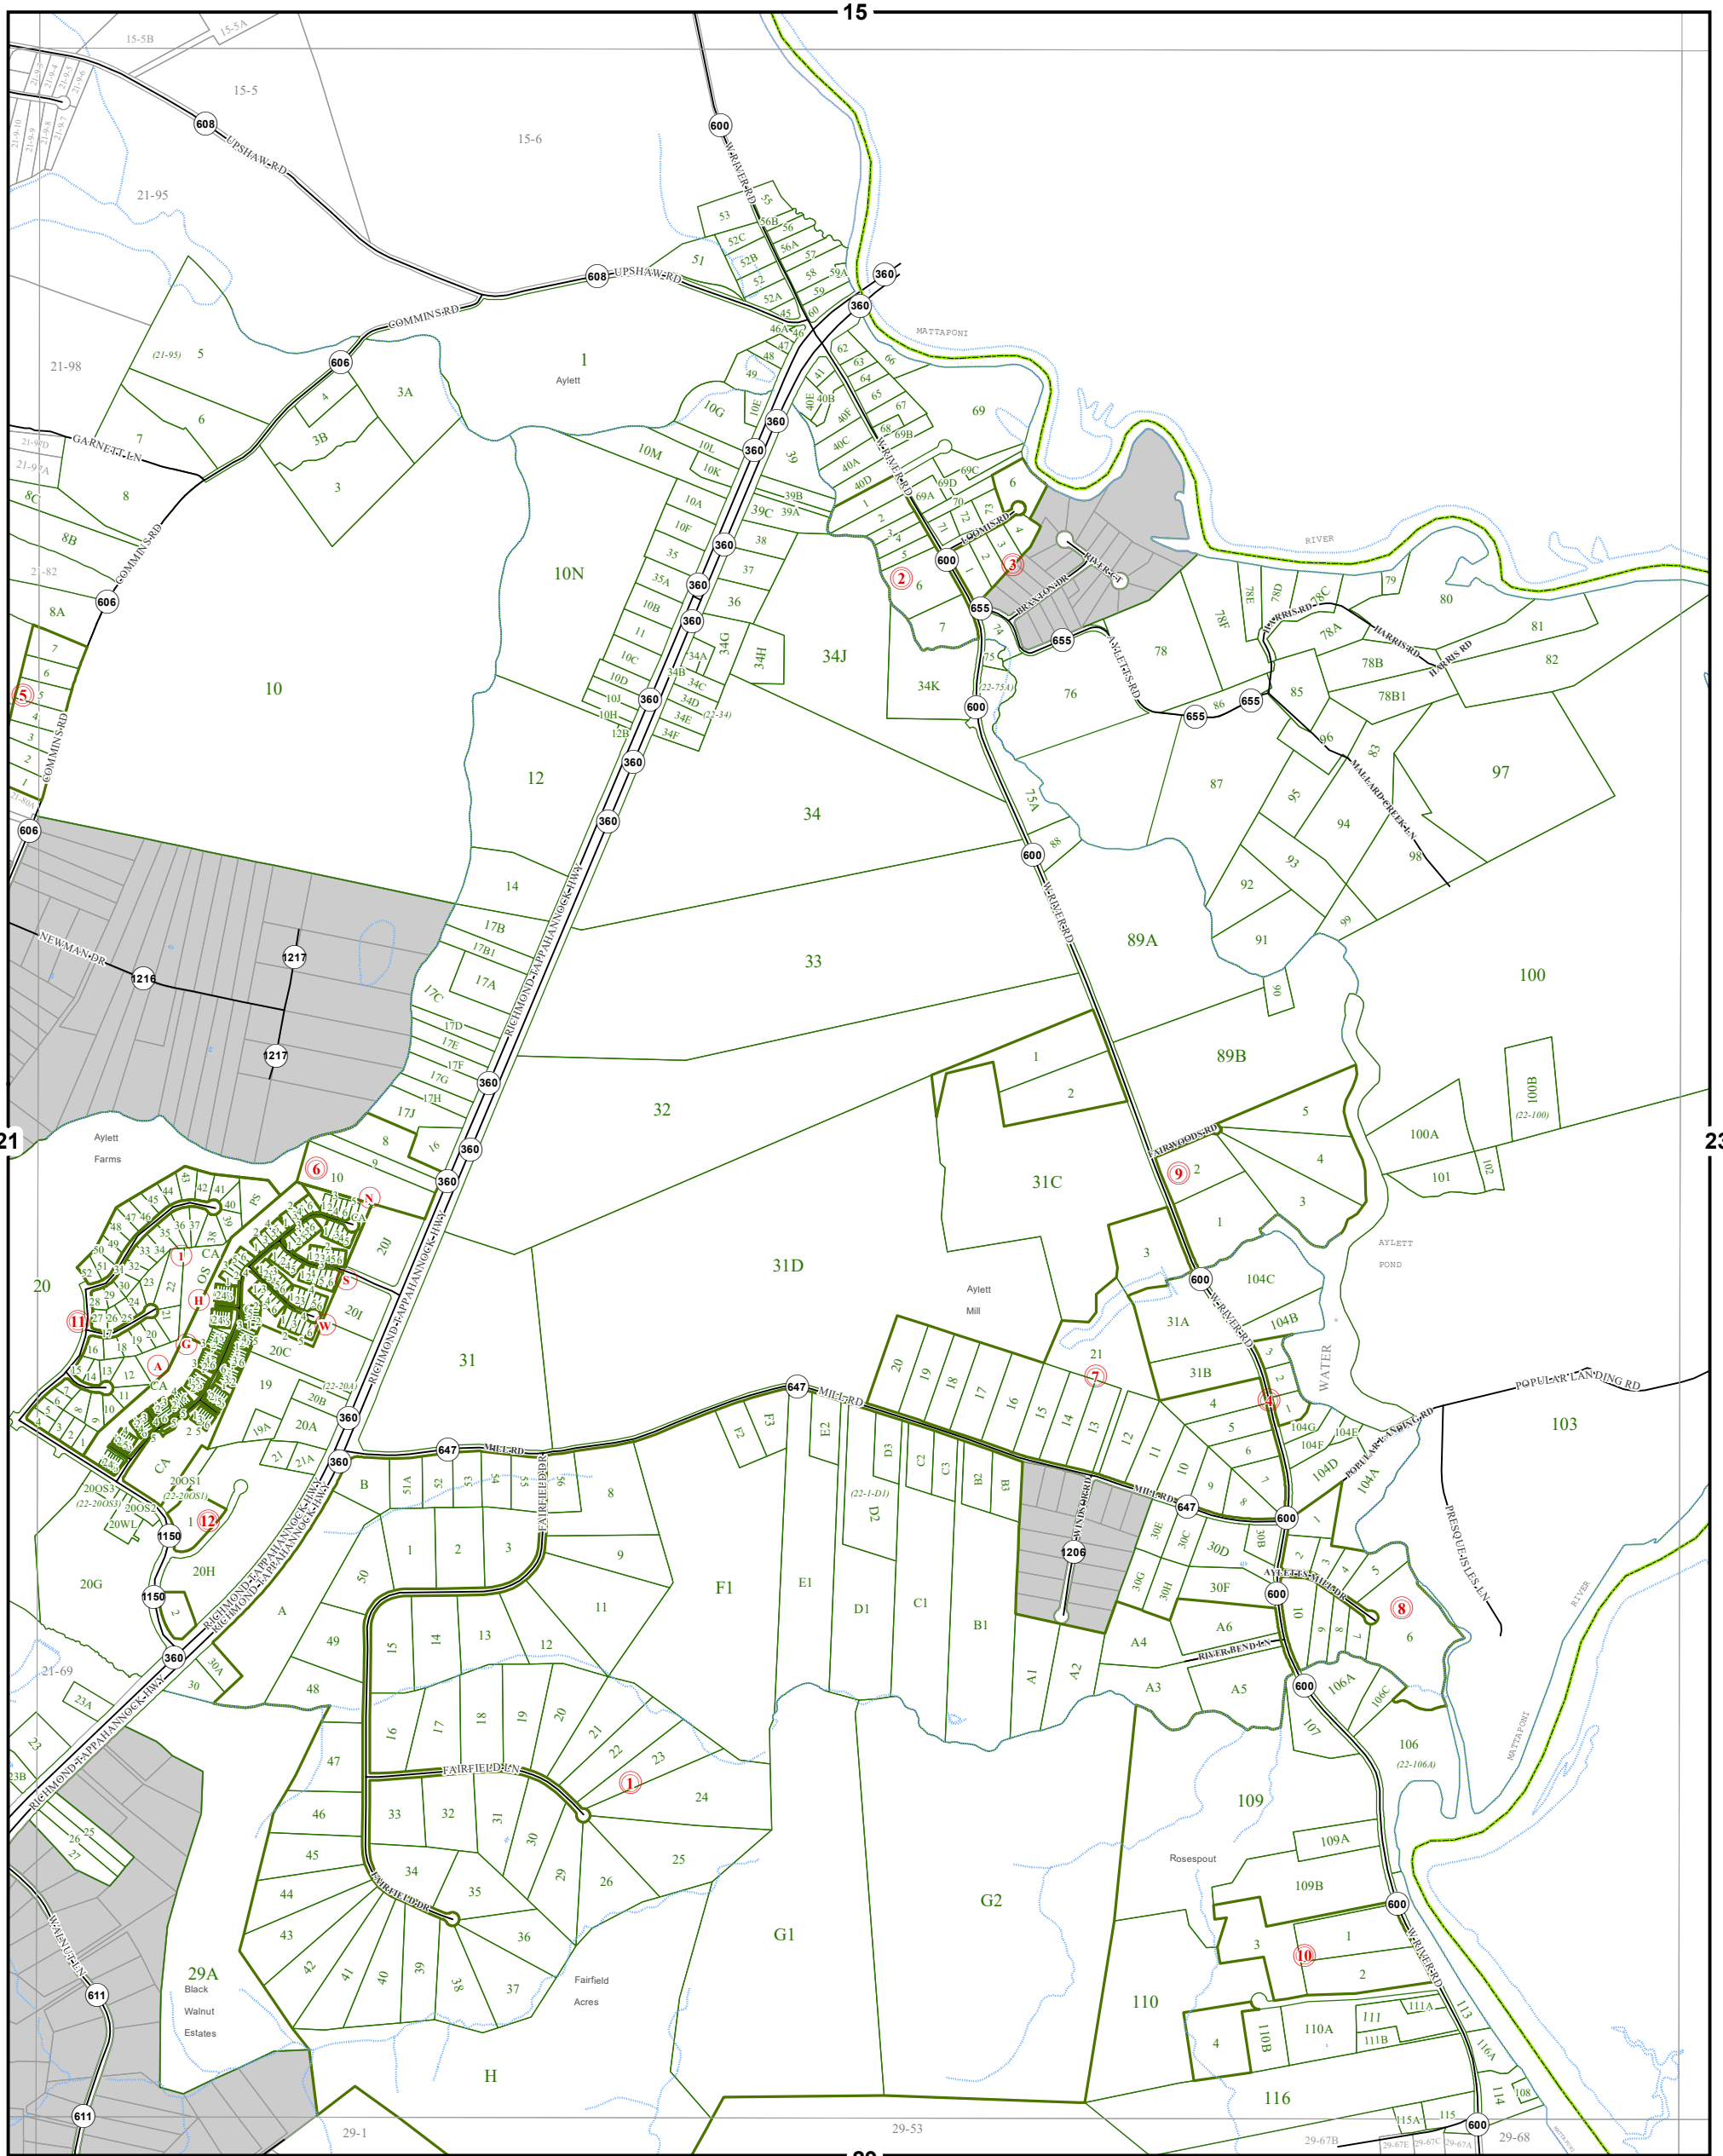

KING WILLIAM COUNTY

Last Updated July 2016

Map information is believed to be accurate, but accuracy is not guaranteed. Any errors or omissions should be reported to the Commissioner of Revenue's office. In no event will King William County be liable for any damages or other pecuniary loss that may arise from the use of this data.

ACQINTON DISTRICT

SECTION 22

LEGEND

- County Boundary
- Routes
- Lots
- District Boundaries
- Streams
- Railroads
- Roads / Alleys
- Sections
- Blocks
- Water Bodies