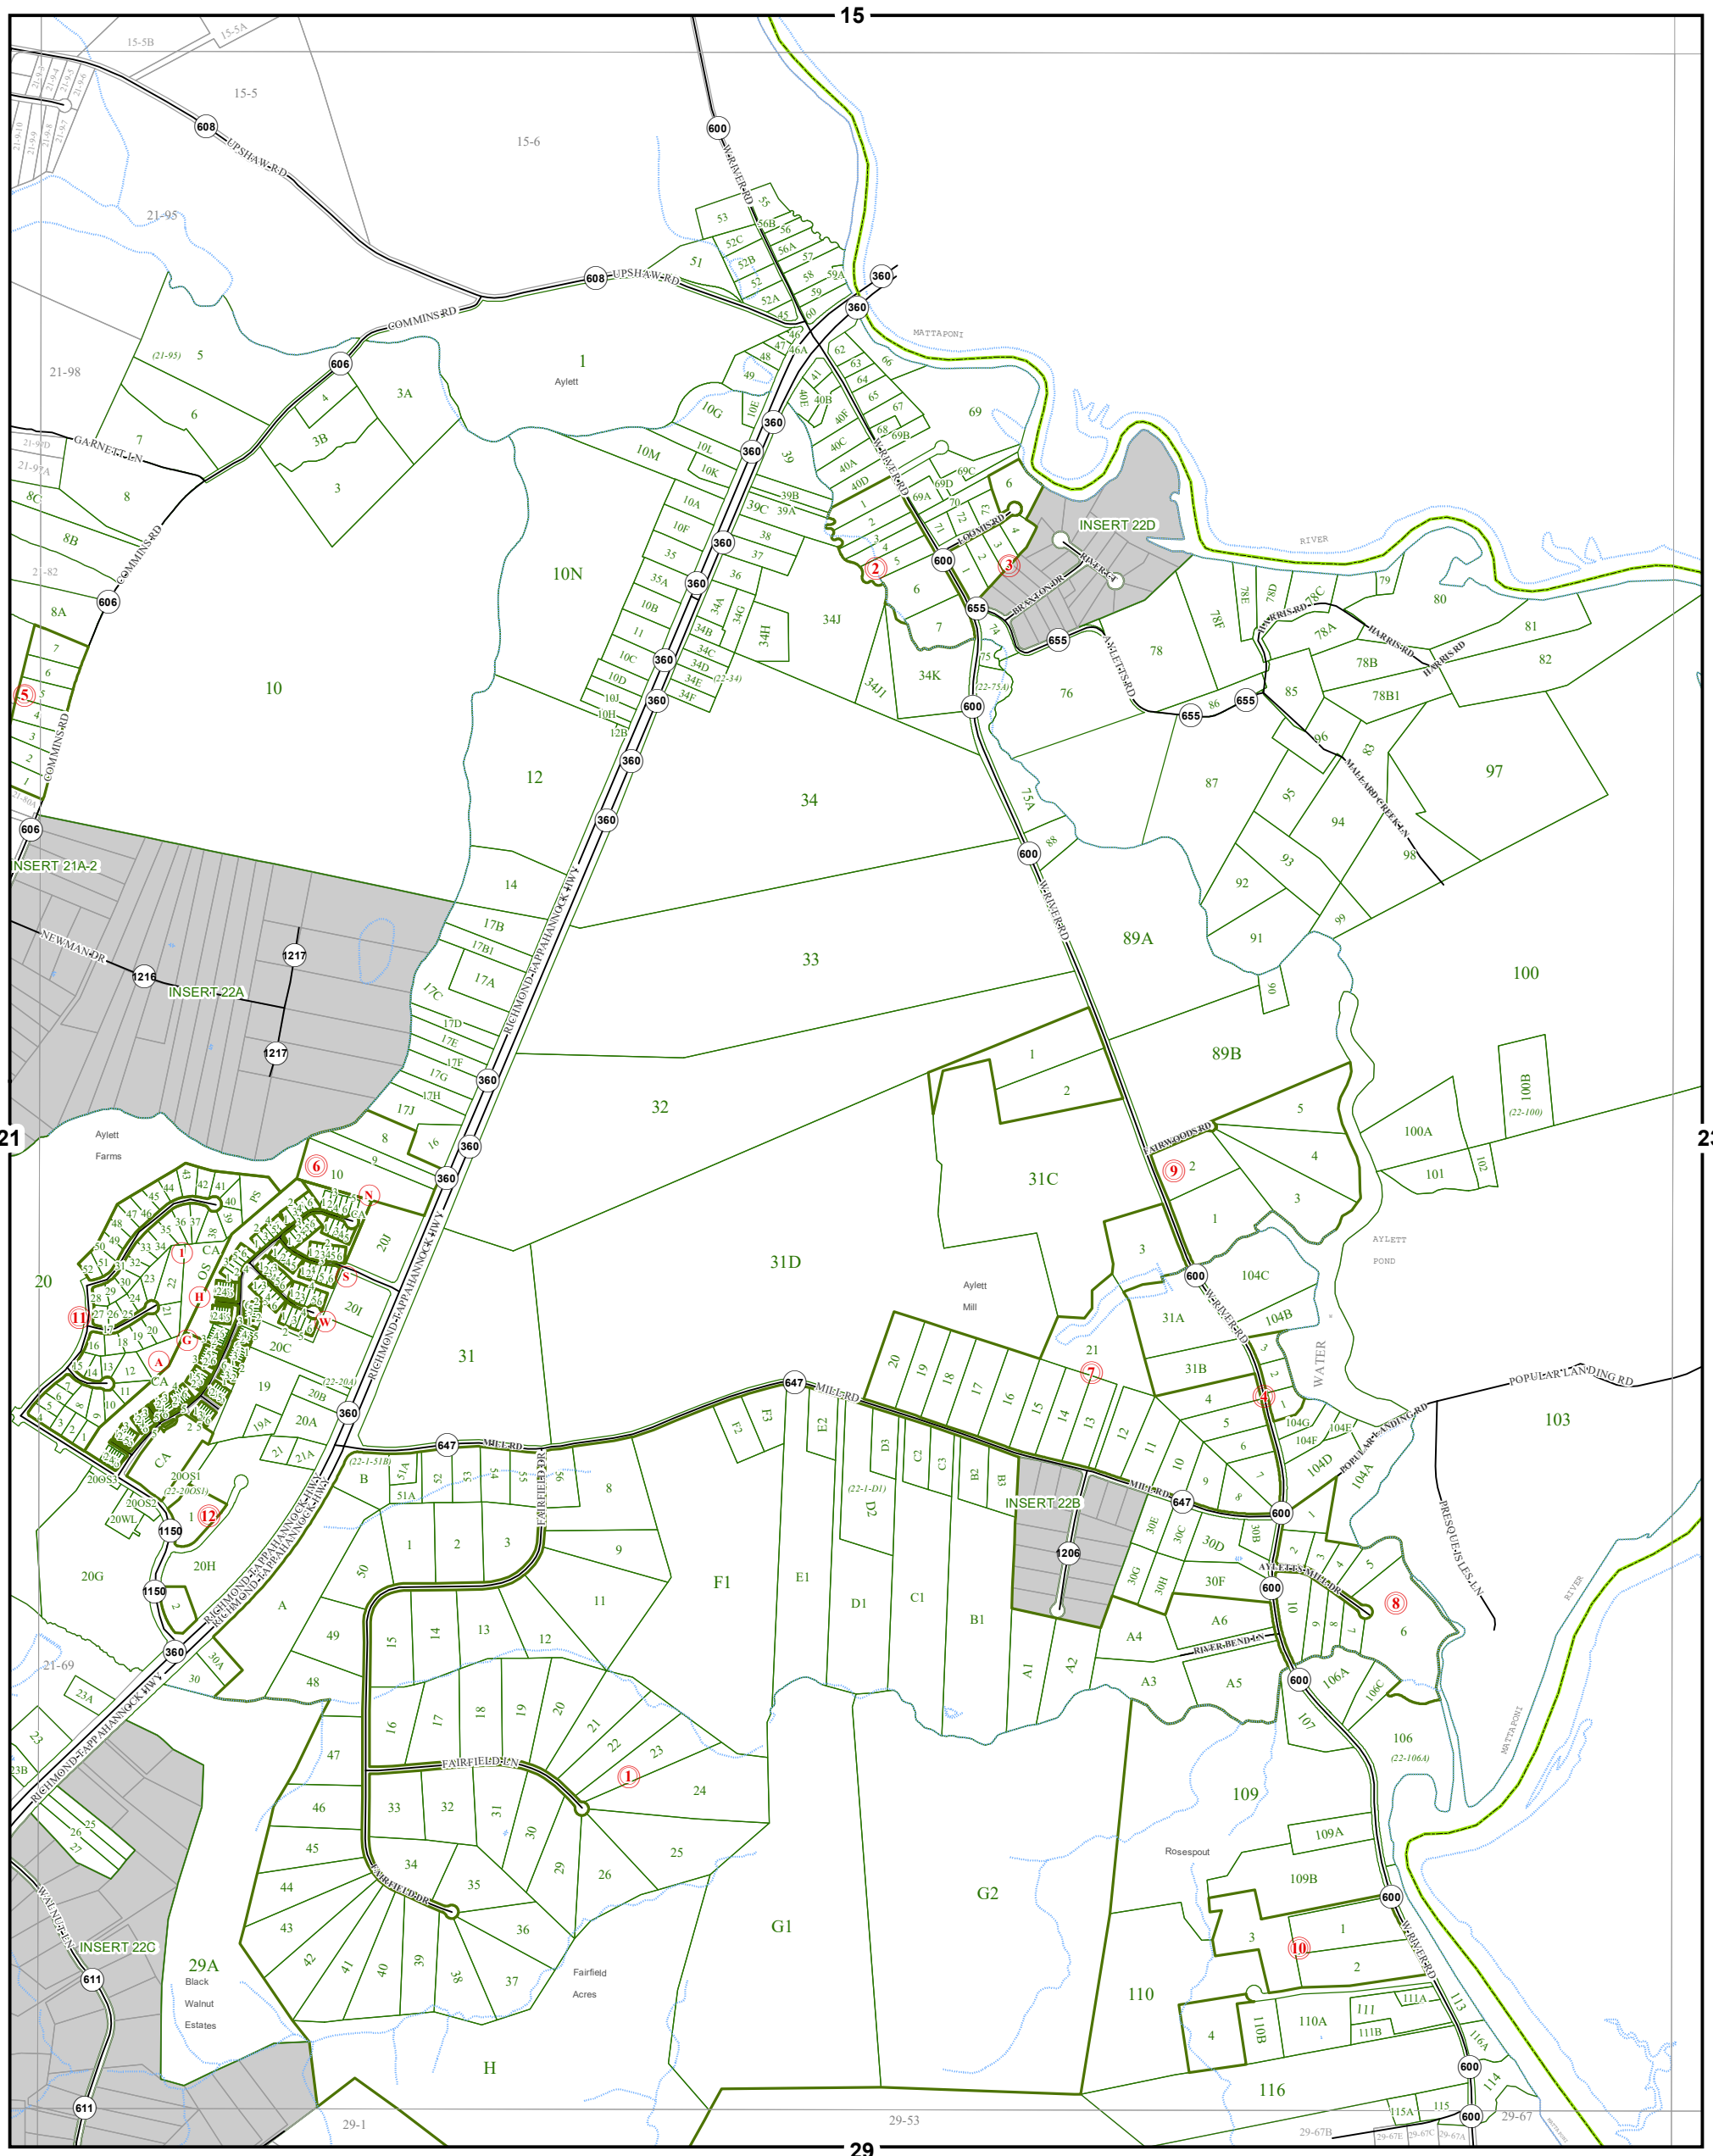

KING WILLIAM COUNTY

Last Updated February 2018

Map information is believed to be accurate, but accuracy is not guaranteed. Any errors or omissions should be reported to the Commissioner of Revenue's office. In no event will King William County be liable for any damages or other pecuniary loss that may arise from the use of this data.

ACQUINTON DISTRICT

LEGEND

- County Boundary
- Routes
- 1 Lots
- District Boundaries
- Streams
- Railroads
- Roads / Alleys
- 1 Sections
- Blocks
- Water Bodies

SECTION 22