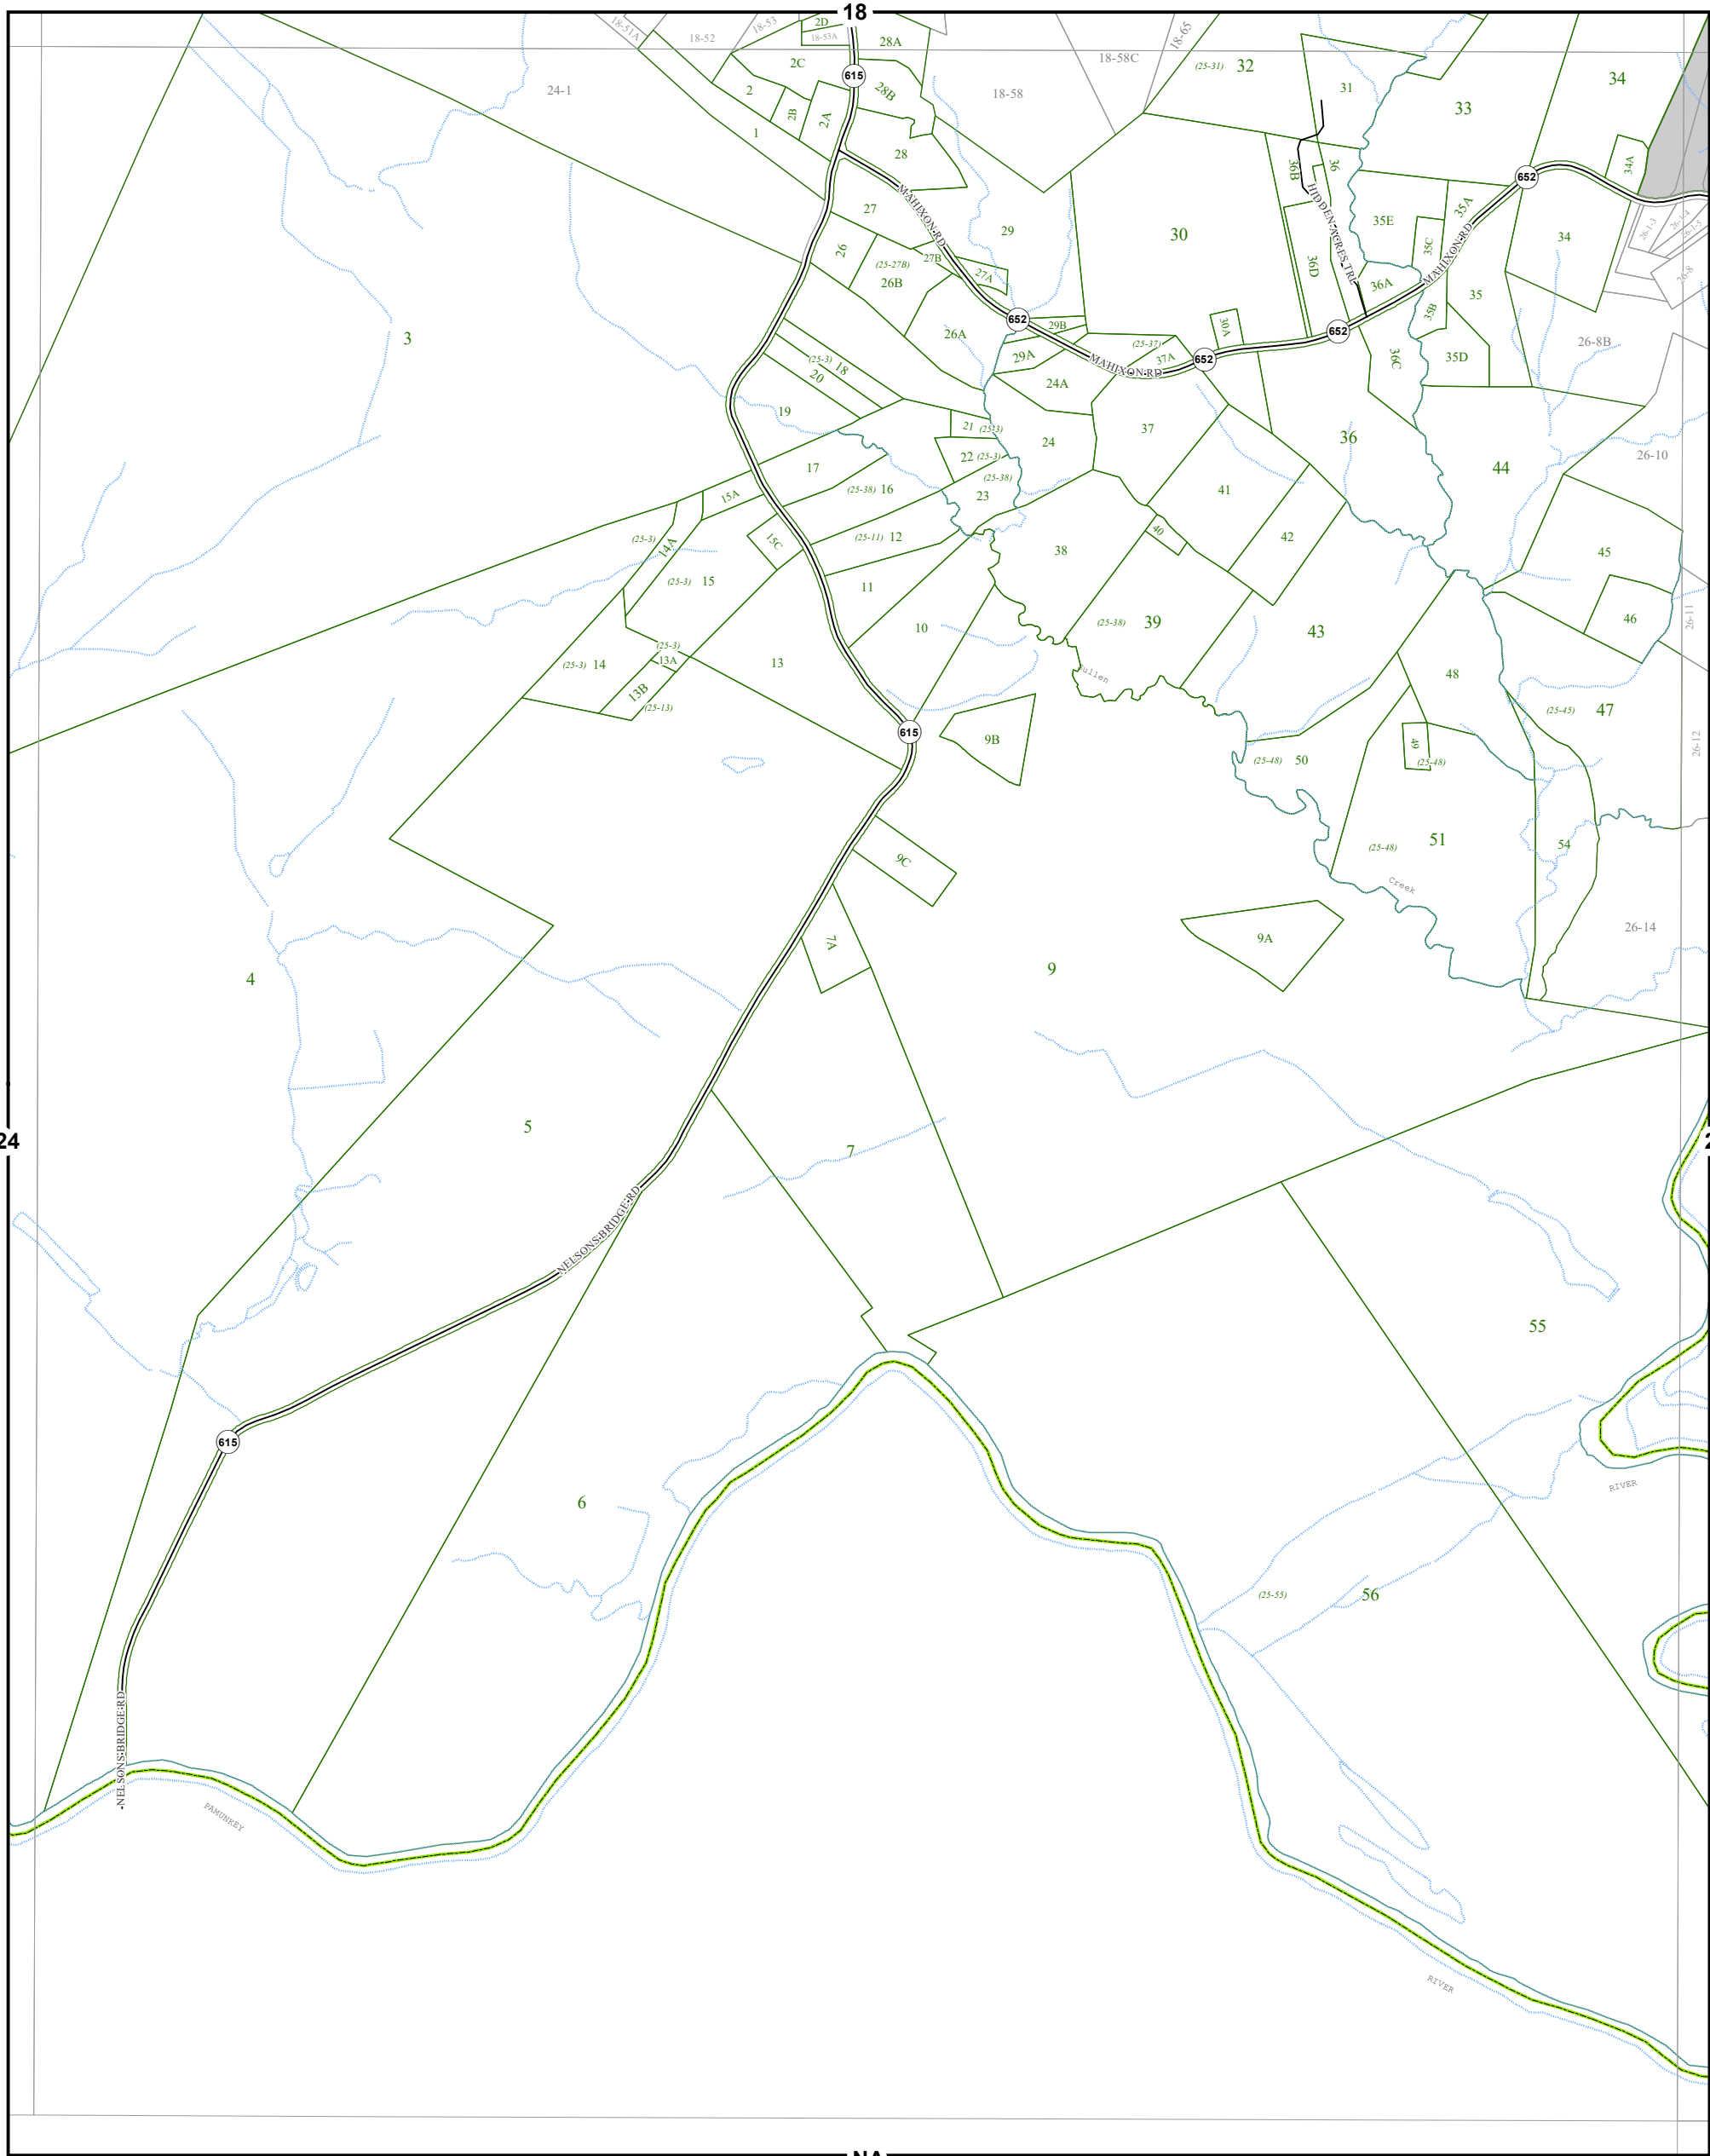

KING WILLIAM COUNTY

Last Updated May 2017

Map information is believed to be accurate, but accuracy is not guaranteed. Any errors or omissions should be reported to the Commissioner of Revenue's office. In no event will King William County be liable for any damages or other pecuniary loss that may arise from the use of this data.

MANGOHICK DISTRICT

SECTION 25

LEGEND

- County Boundary
- Routes
- 1 Lots
- District Boundaries
- Streams
- Railroads
- Roads / Alleys
- 1 Sections
- Blocks
- Water Bodies