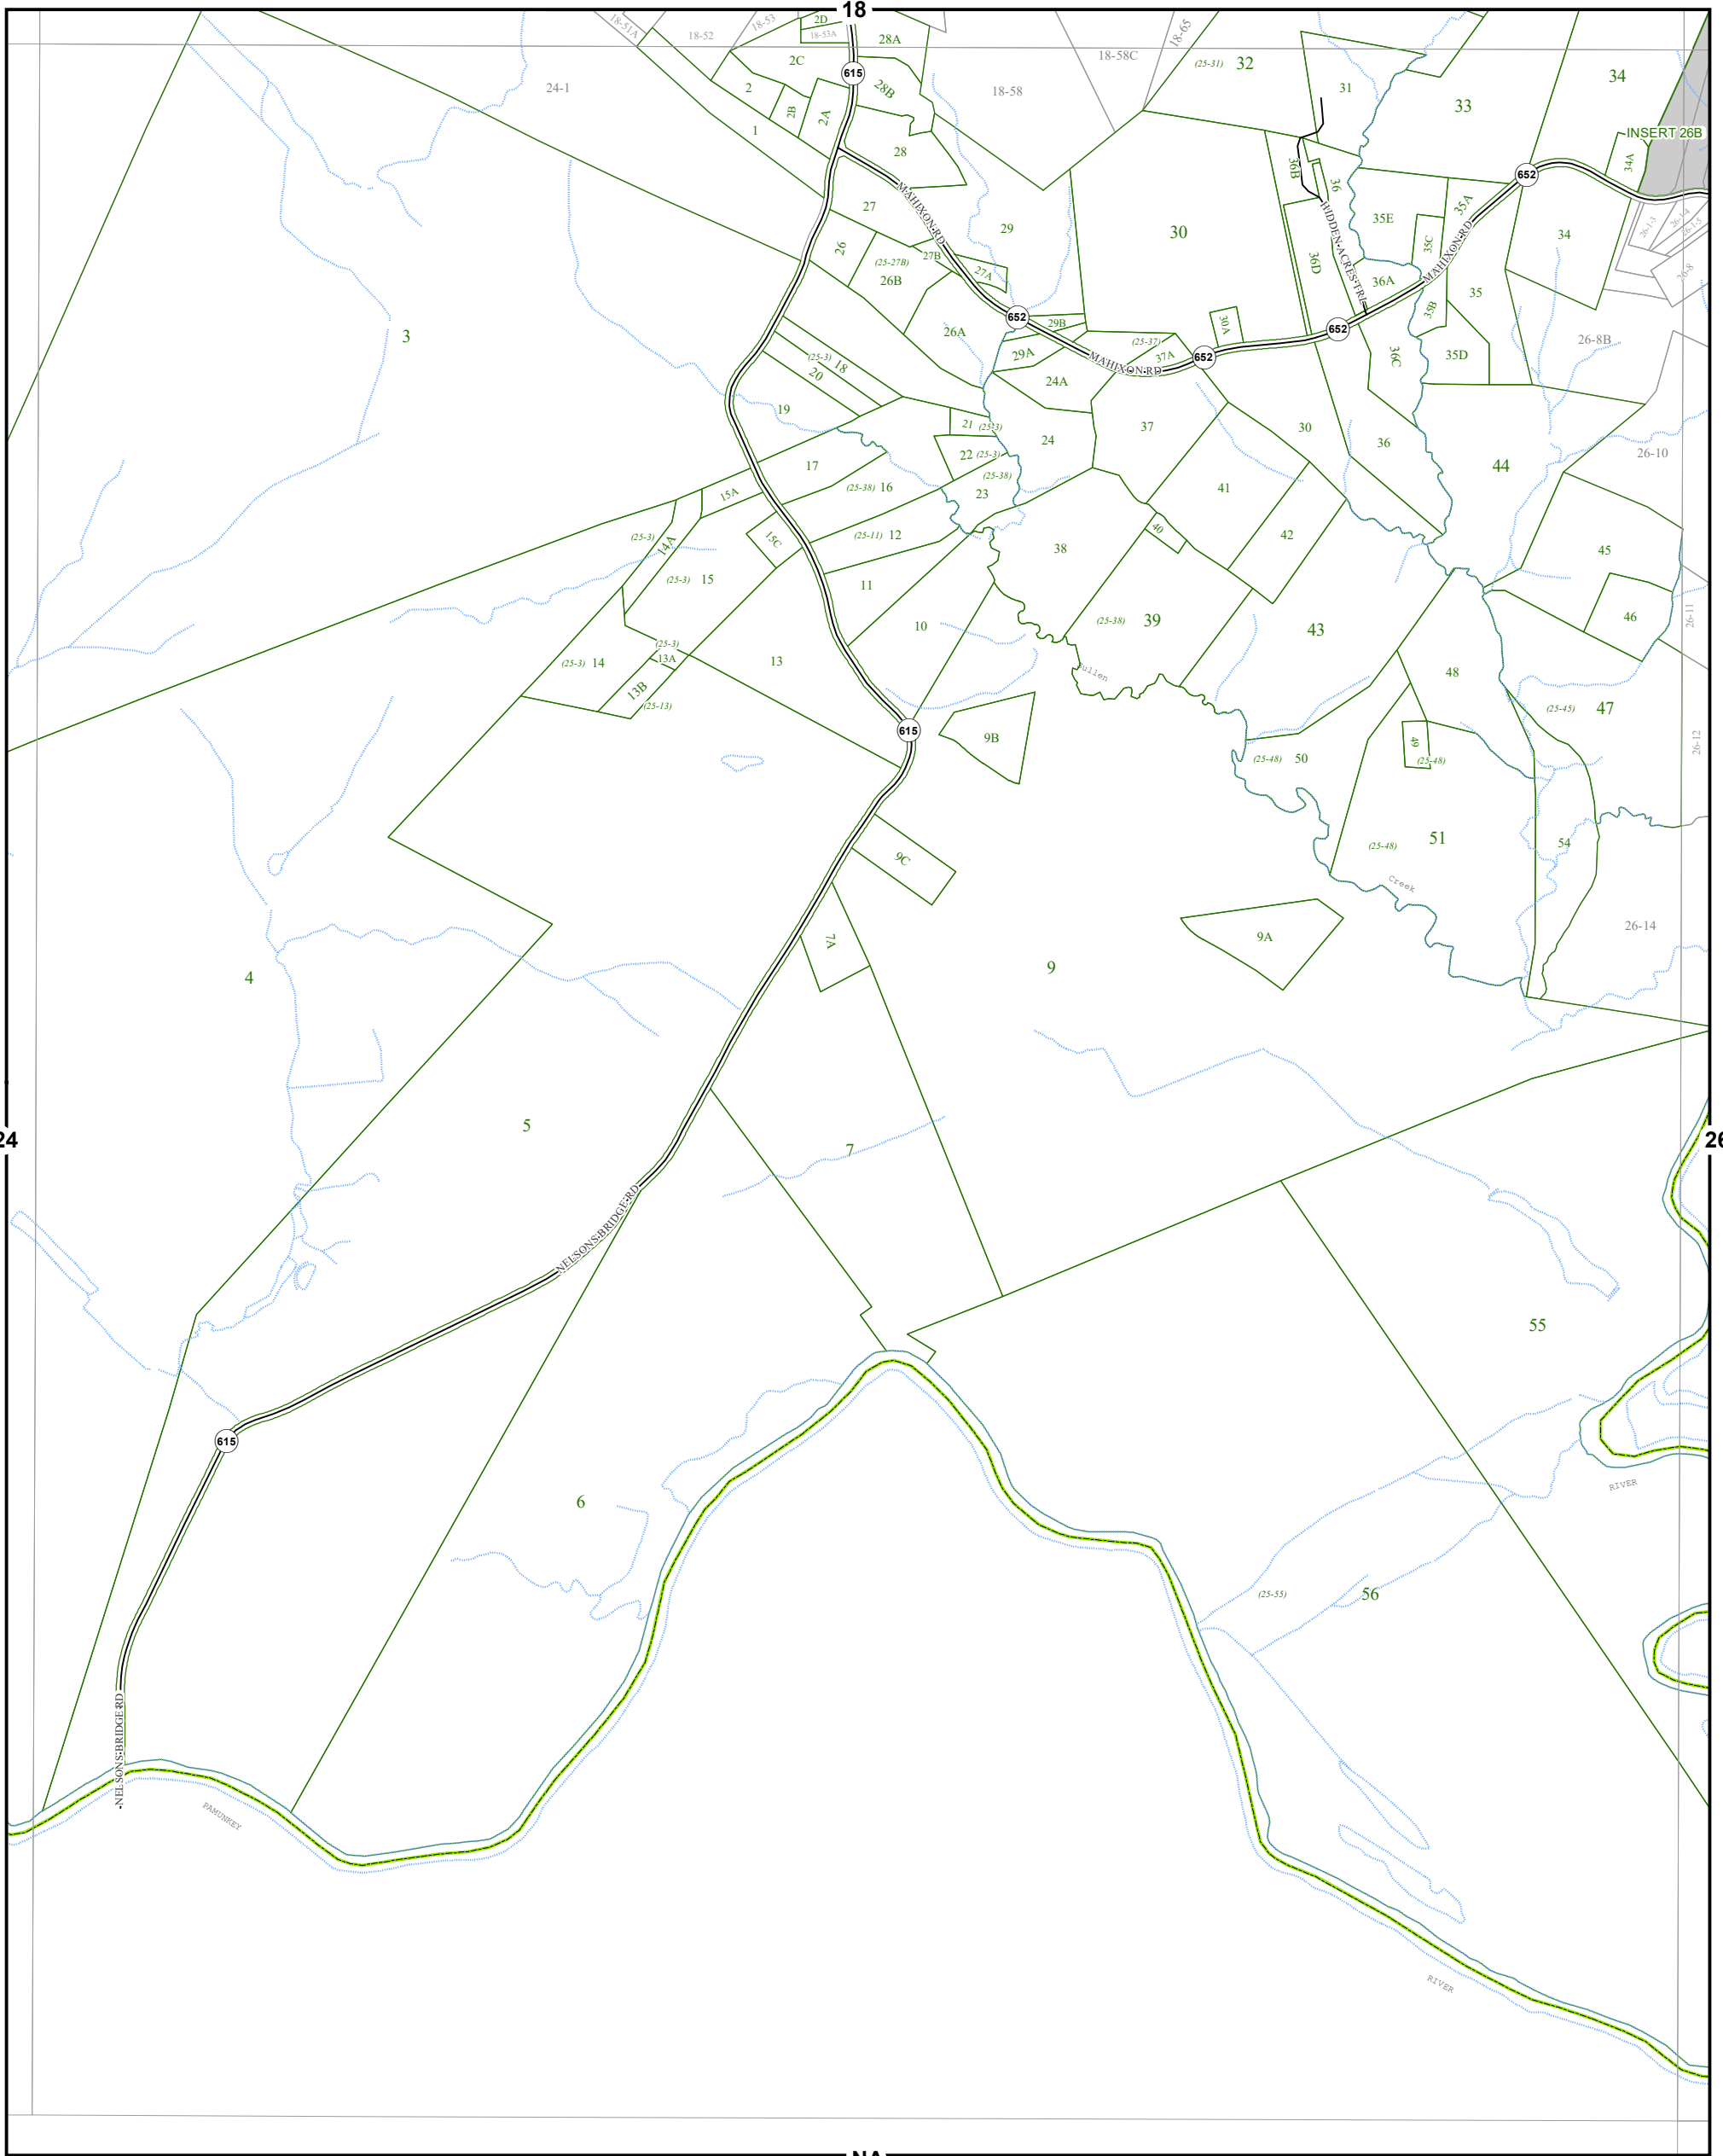

# KING WILLIAM COUNTY

Last Updated February 2018

Map information is believed to be accurate, but accuracy is not guaranteed. Any errors or omissions should be reported to the Commissioner of Revenue's office. In no event will King William County be liable for any damages or other pecuniary loss that may arise from the use of this data.

## MANGOHIK DISTRICT

### LEGEND

- County Boundary
- Routes
- Lots
- District Boundaries
- Streams
- Railroads
- Roads / Alleys
- Sections
- Blocks
- Water Bodies