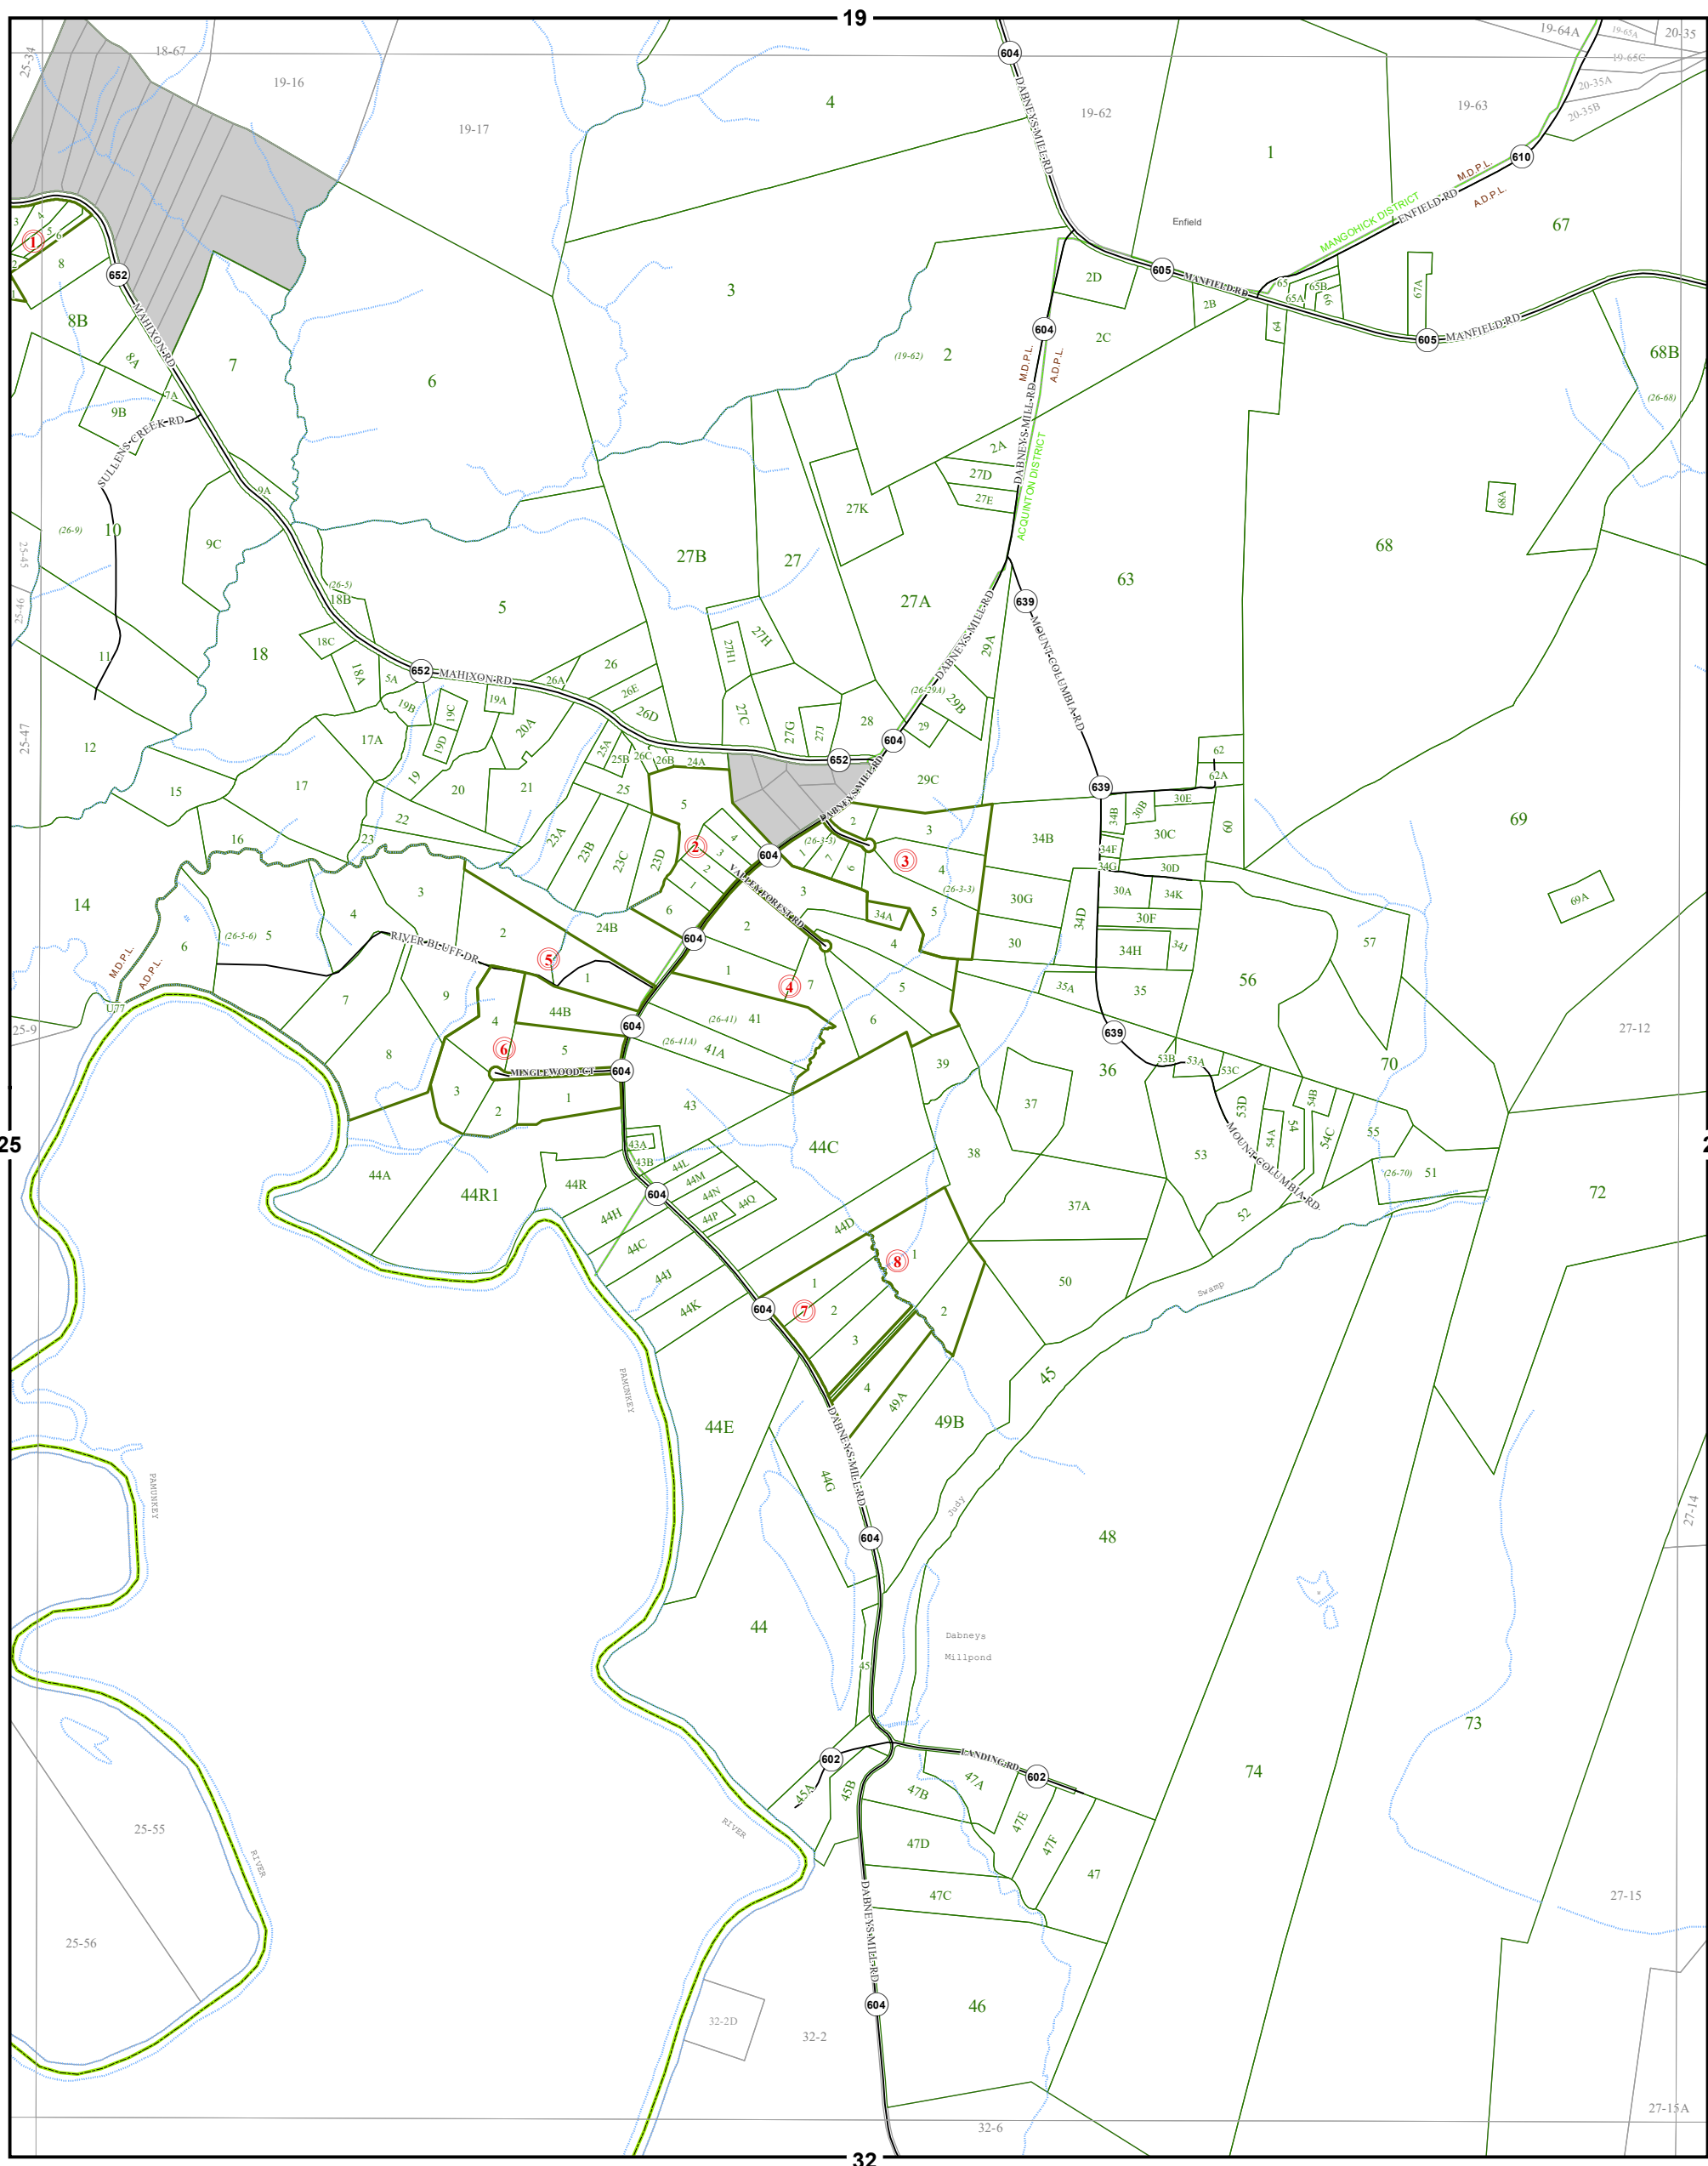

KING WILLIAM COUNTY

Last Updated July 2016

Map information is believed to be accurate, but accuracy is not guaranteed. Any errors or omissions should be reported to the Commissioner of Revenue's office. In no event will King William County be liable for any damages or other pecuniary loss that may arise from the use of this data.

MANGOHIK & ACQUINTON DISTRICT

SECTION 26

LEGEND

- County Boundary
- Routes
- Lots
- District Boundaries
- Streams
- Railroads
- Roads / Alleys
- Sections
- Blocks
- Water Bodies