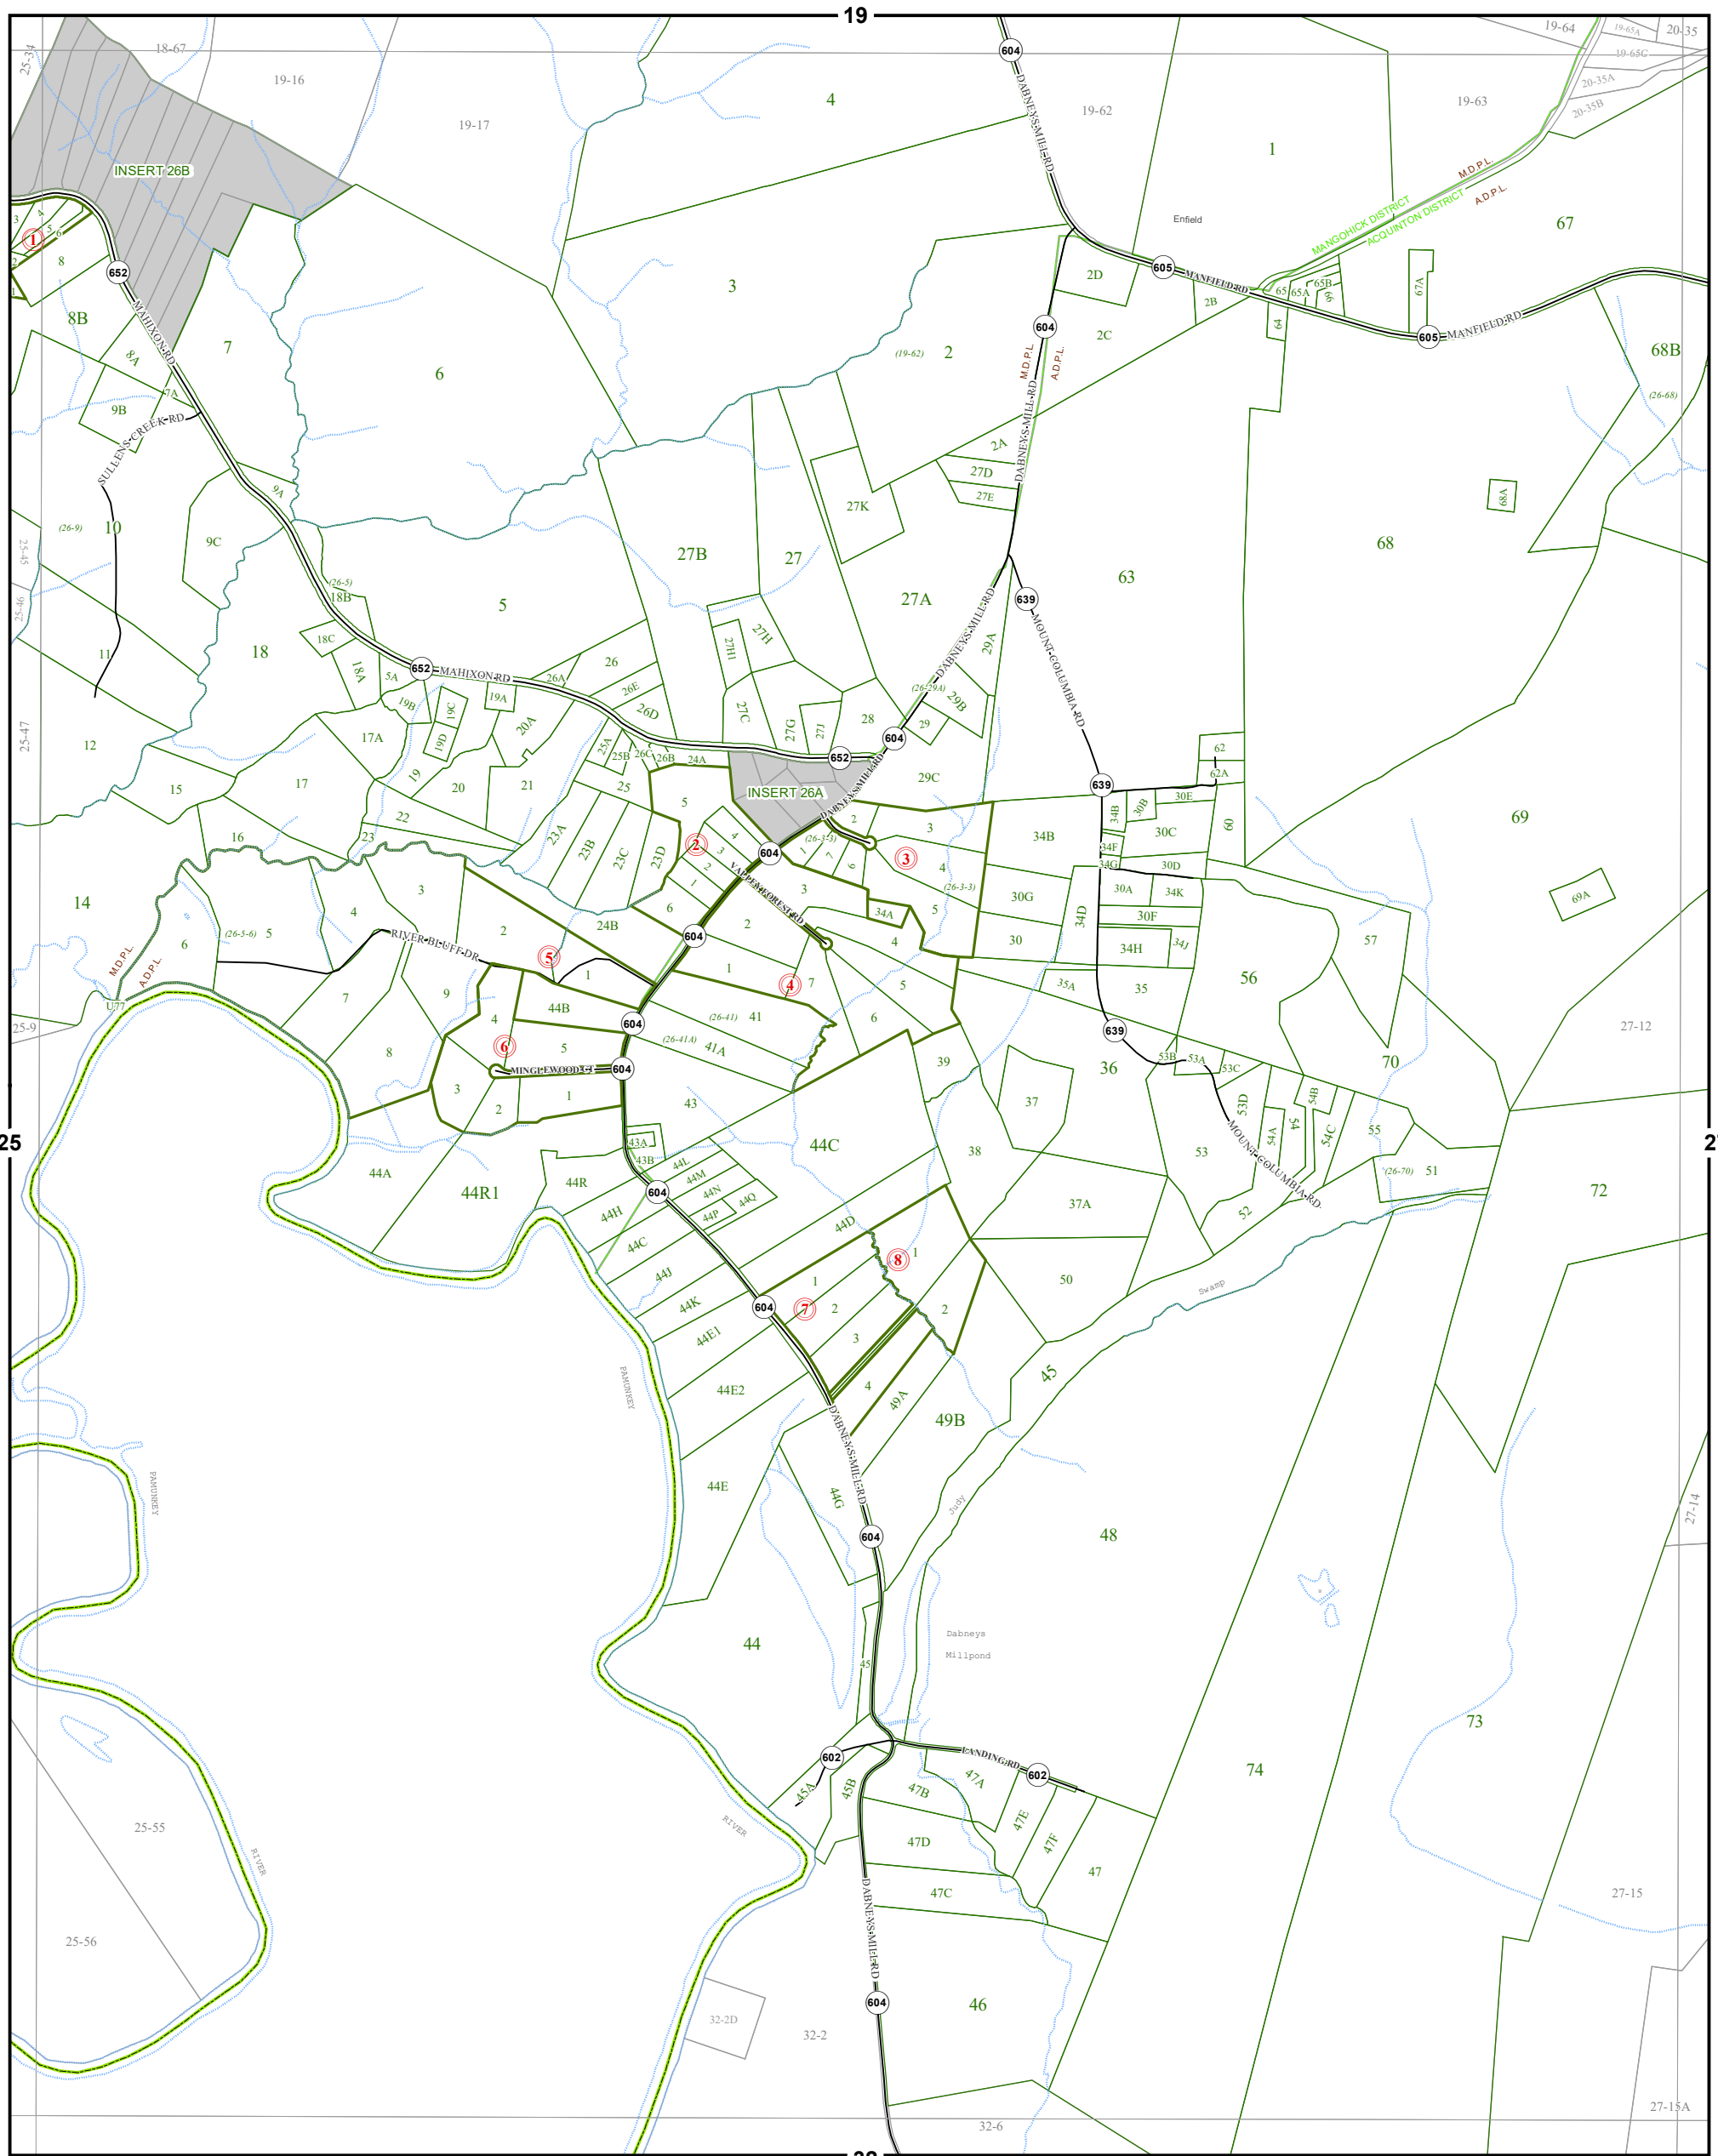

# KING WILLIAM COUNTY

Last Updated February 2018

Map information is believed to be accurate, but accuracy is not guaranteed. Any errors or omissions should be reported to the Commissioner of Revenue's office. In no event will King William County be liable for any damages or other pecuniary loss that may arise from the use of this data.

## MANGOHIK & ACQUINTON DISTRICT

## SECTION 26

### LEGEND

- County Boundary
- Routes
- Lots
- District Boundaries
- Streams
- Railroads
- Roads / Alleys
- Sections
- Blocks
- Water Bodies