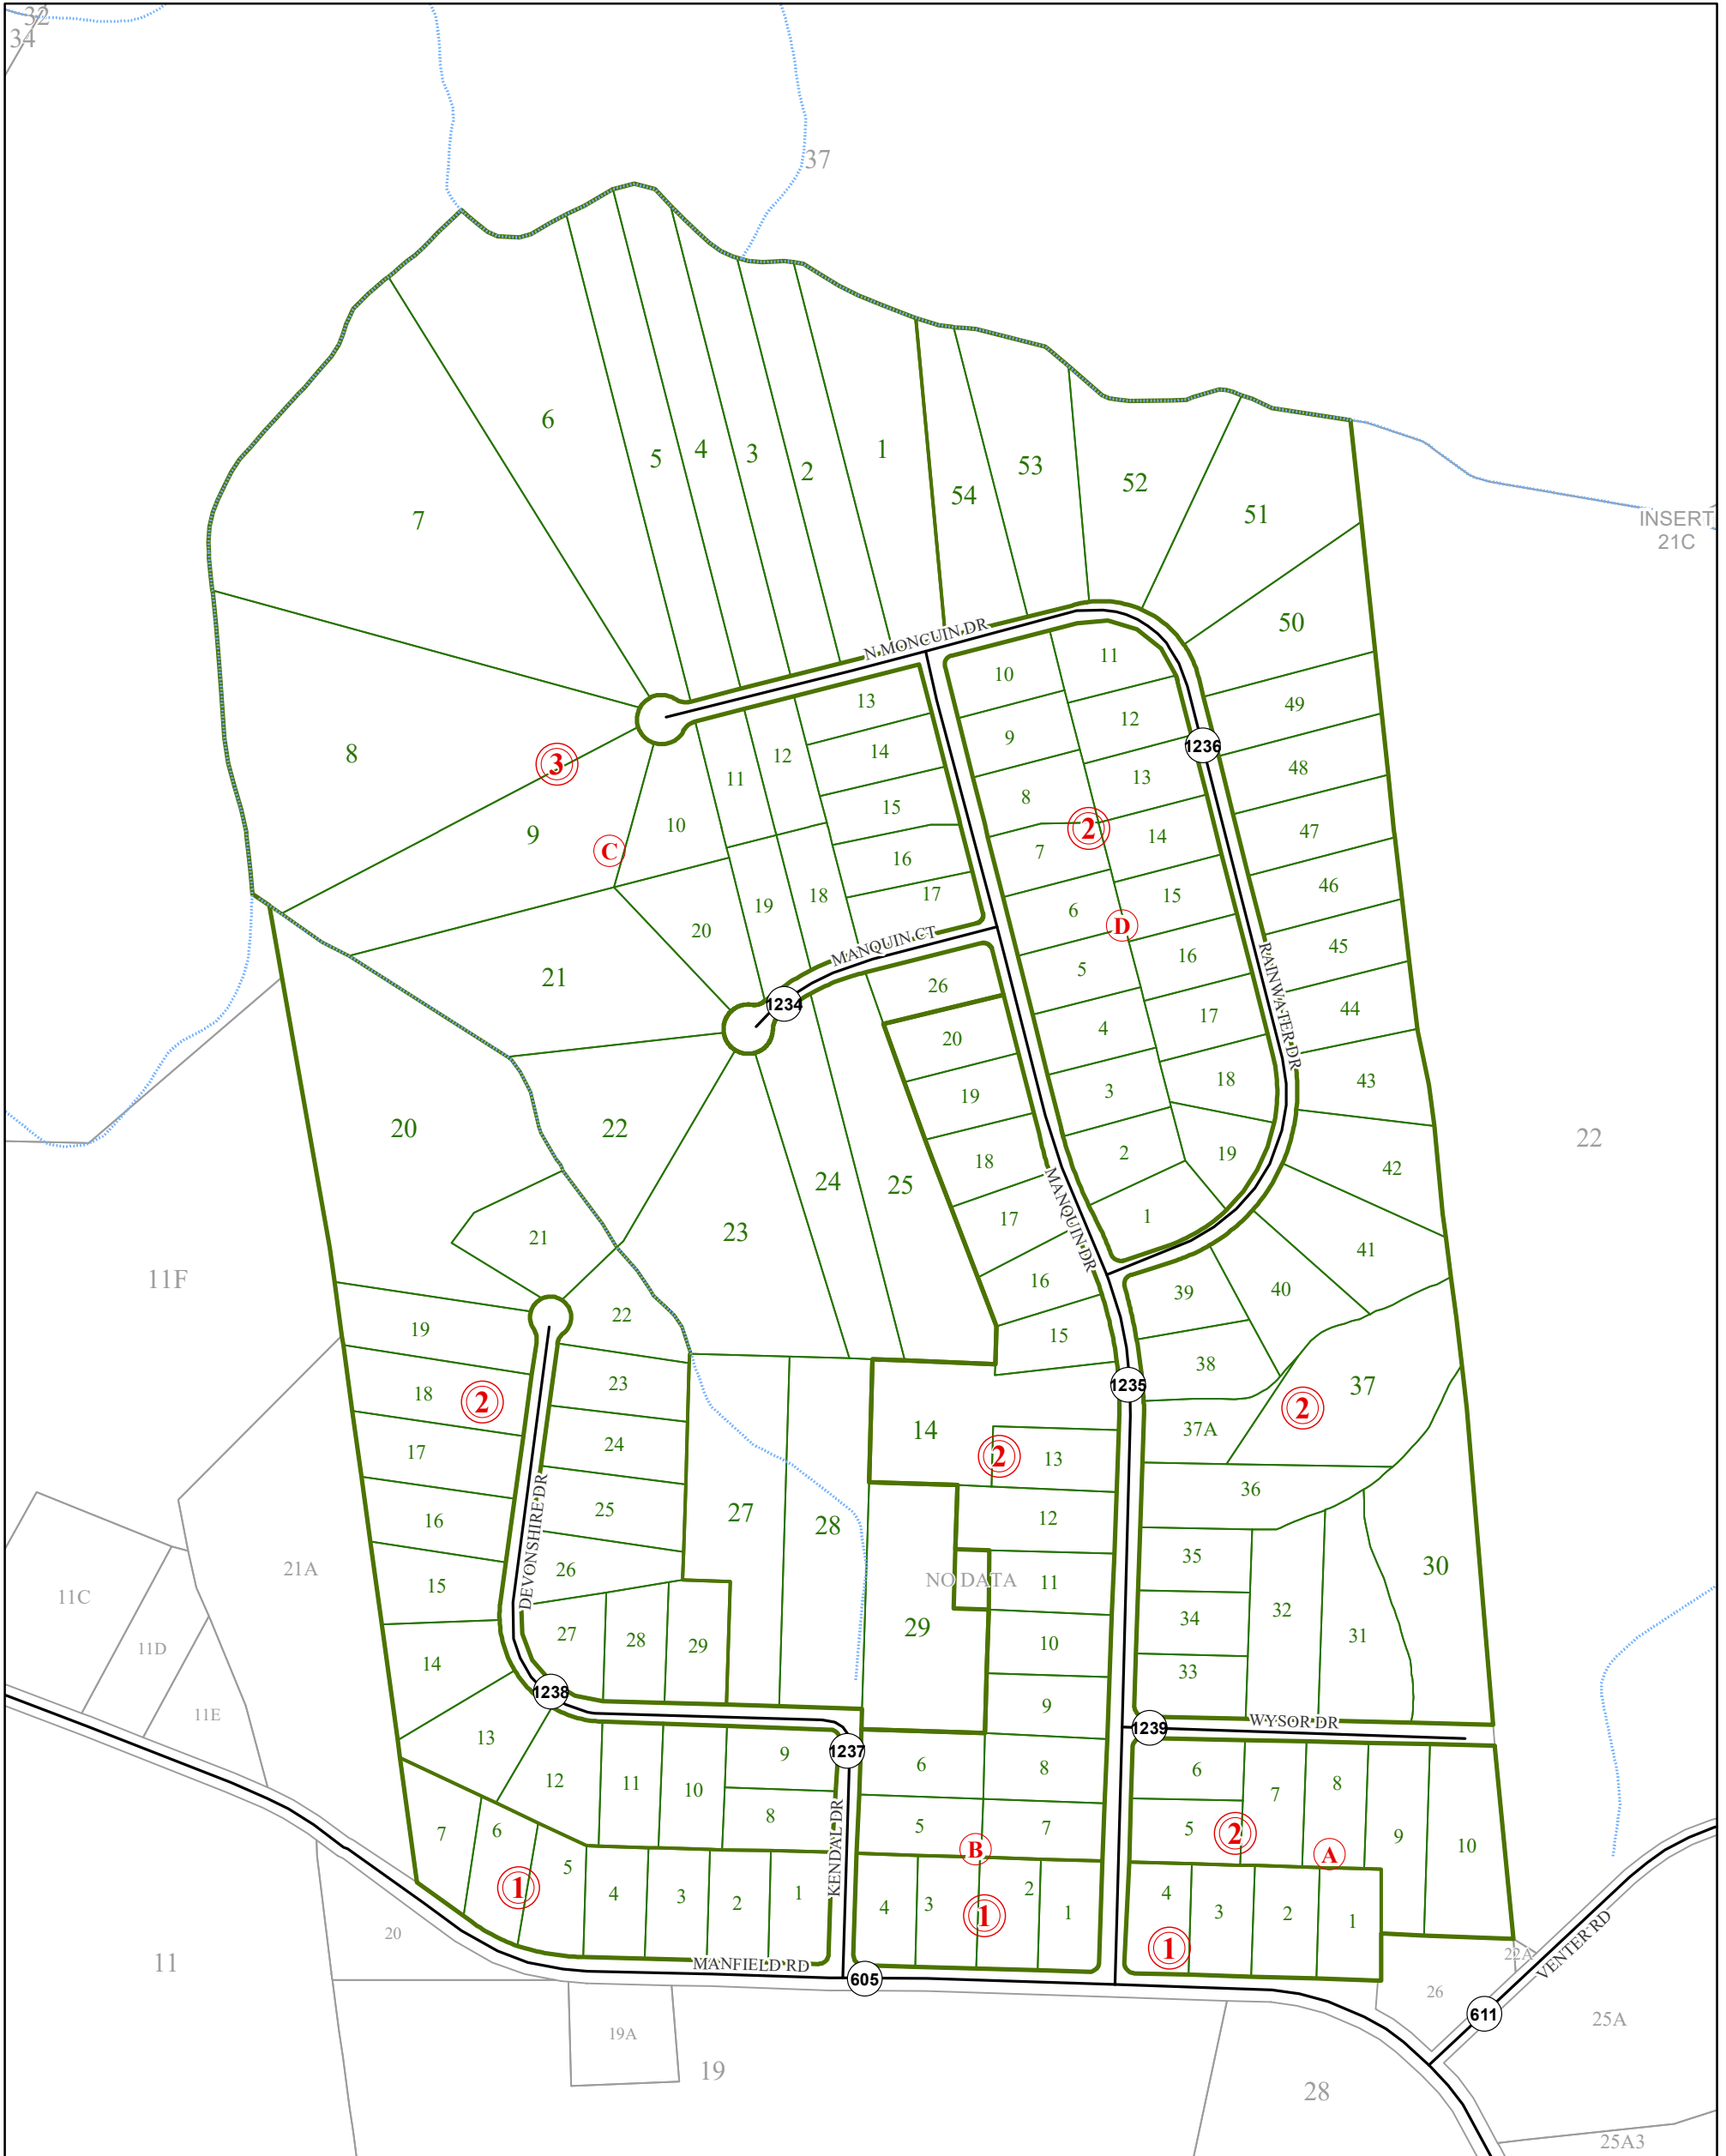

KING WILLIAM COUNTY

Last Updated July 2016

Map information is believed to be accurate, but accuracy is not guaranteed. Any errors or omissions should be reported to the Commissioner of Revenue's office. In no event will King William County be liable for any damages or other pecuniary loss that may arise from the use of this data.

INSERT 21C

LEGEND

- County Boundary
- Routes
- 1 Lots
- District Boundaries
- Streams
- Railroads
- Roads / Alleys
- 1 Sections
- Blocks
- Water Bodies

INSERT 27B