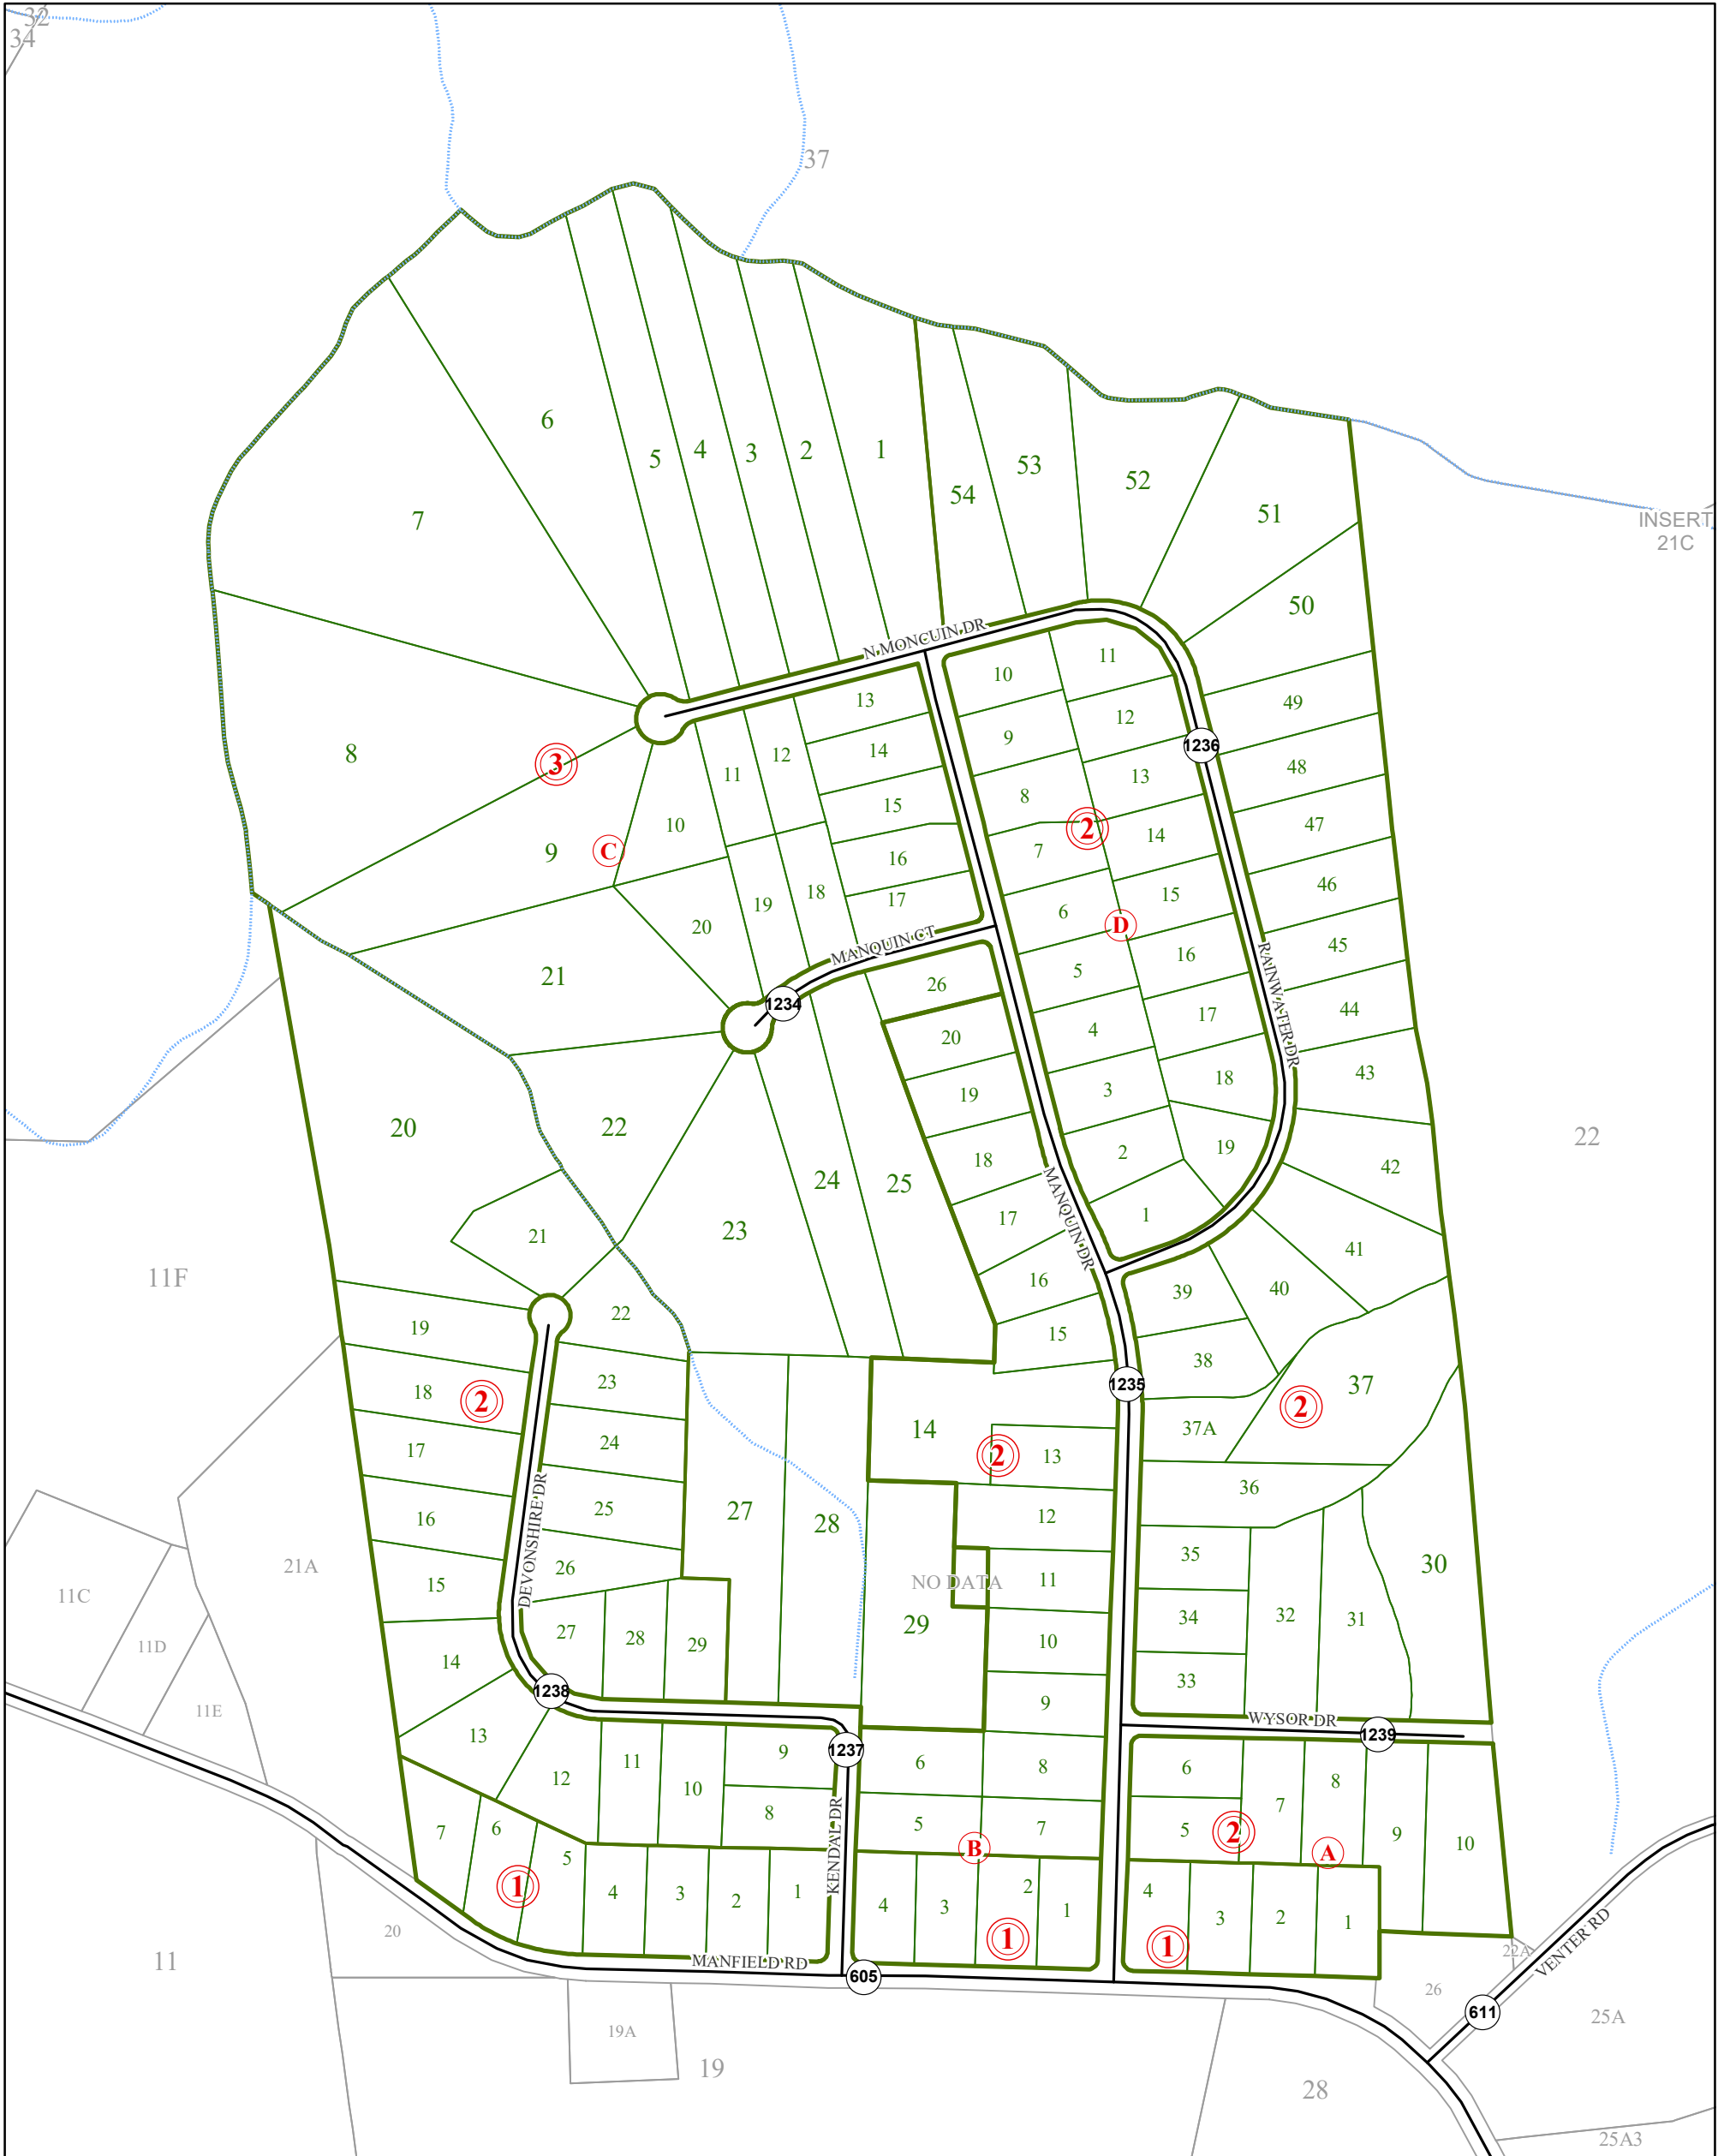

# KING WILLIAM COUNTY

Last Updated February 2018

Map information is believed to be accurate, but accuracy is not guaranteed. Any errors or omissions should be reported to the Commissioner of Revenue's office. In no event will King William County be liable for any damages or other pecuniary loss that may arise from the use of this data.

INSERT 21C

### LEGEND

- County Boundary
- Routes
- 1 Lots
- District Boundaries
- Streams
- Railroads
- Roads / Alleys
- 1 Sections
- Blocks
- Water Bodies

**INSERT 27B**