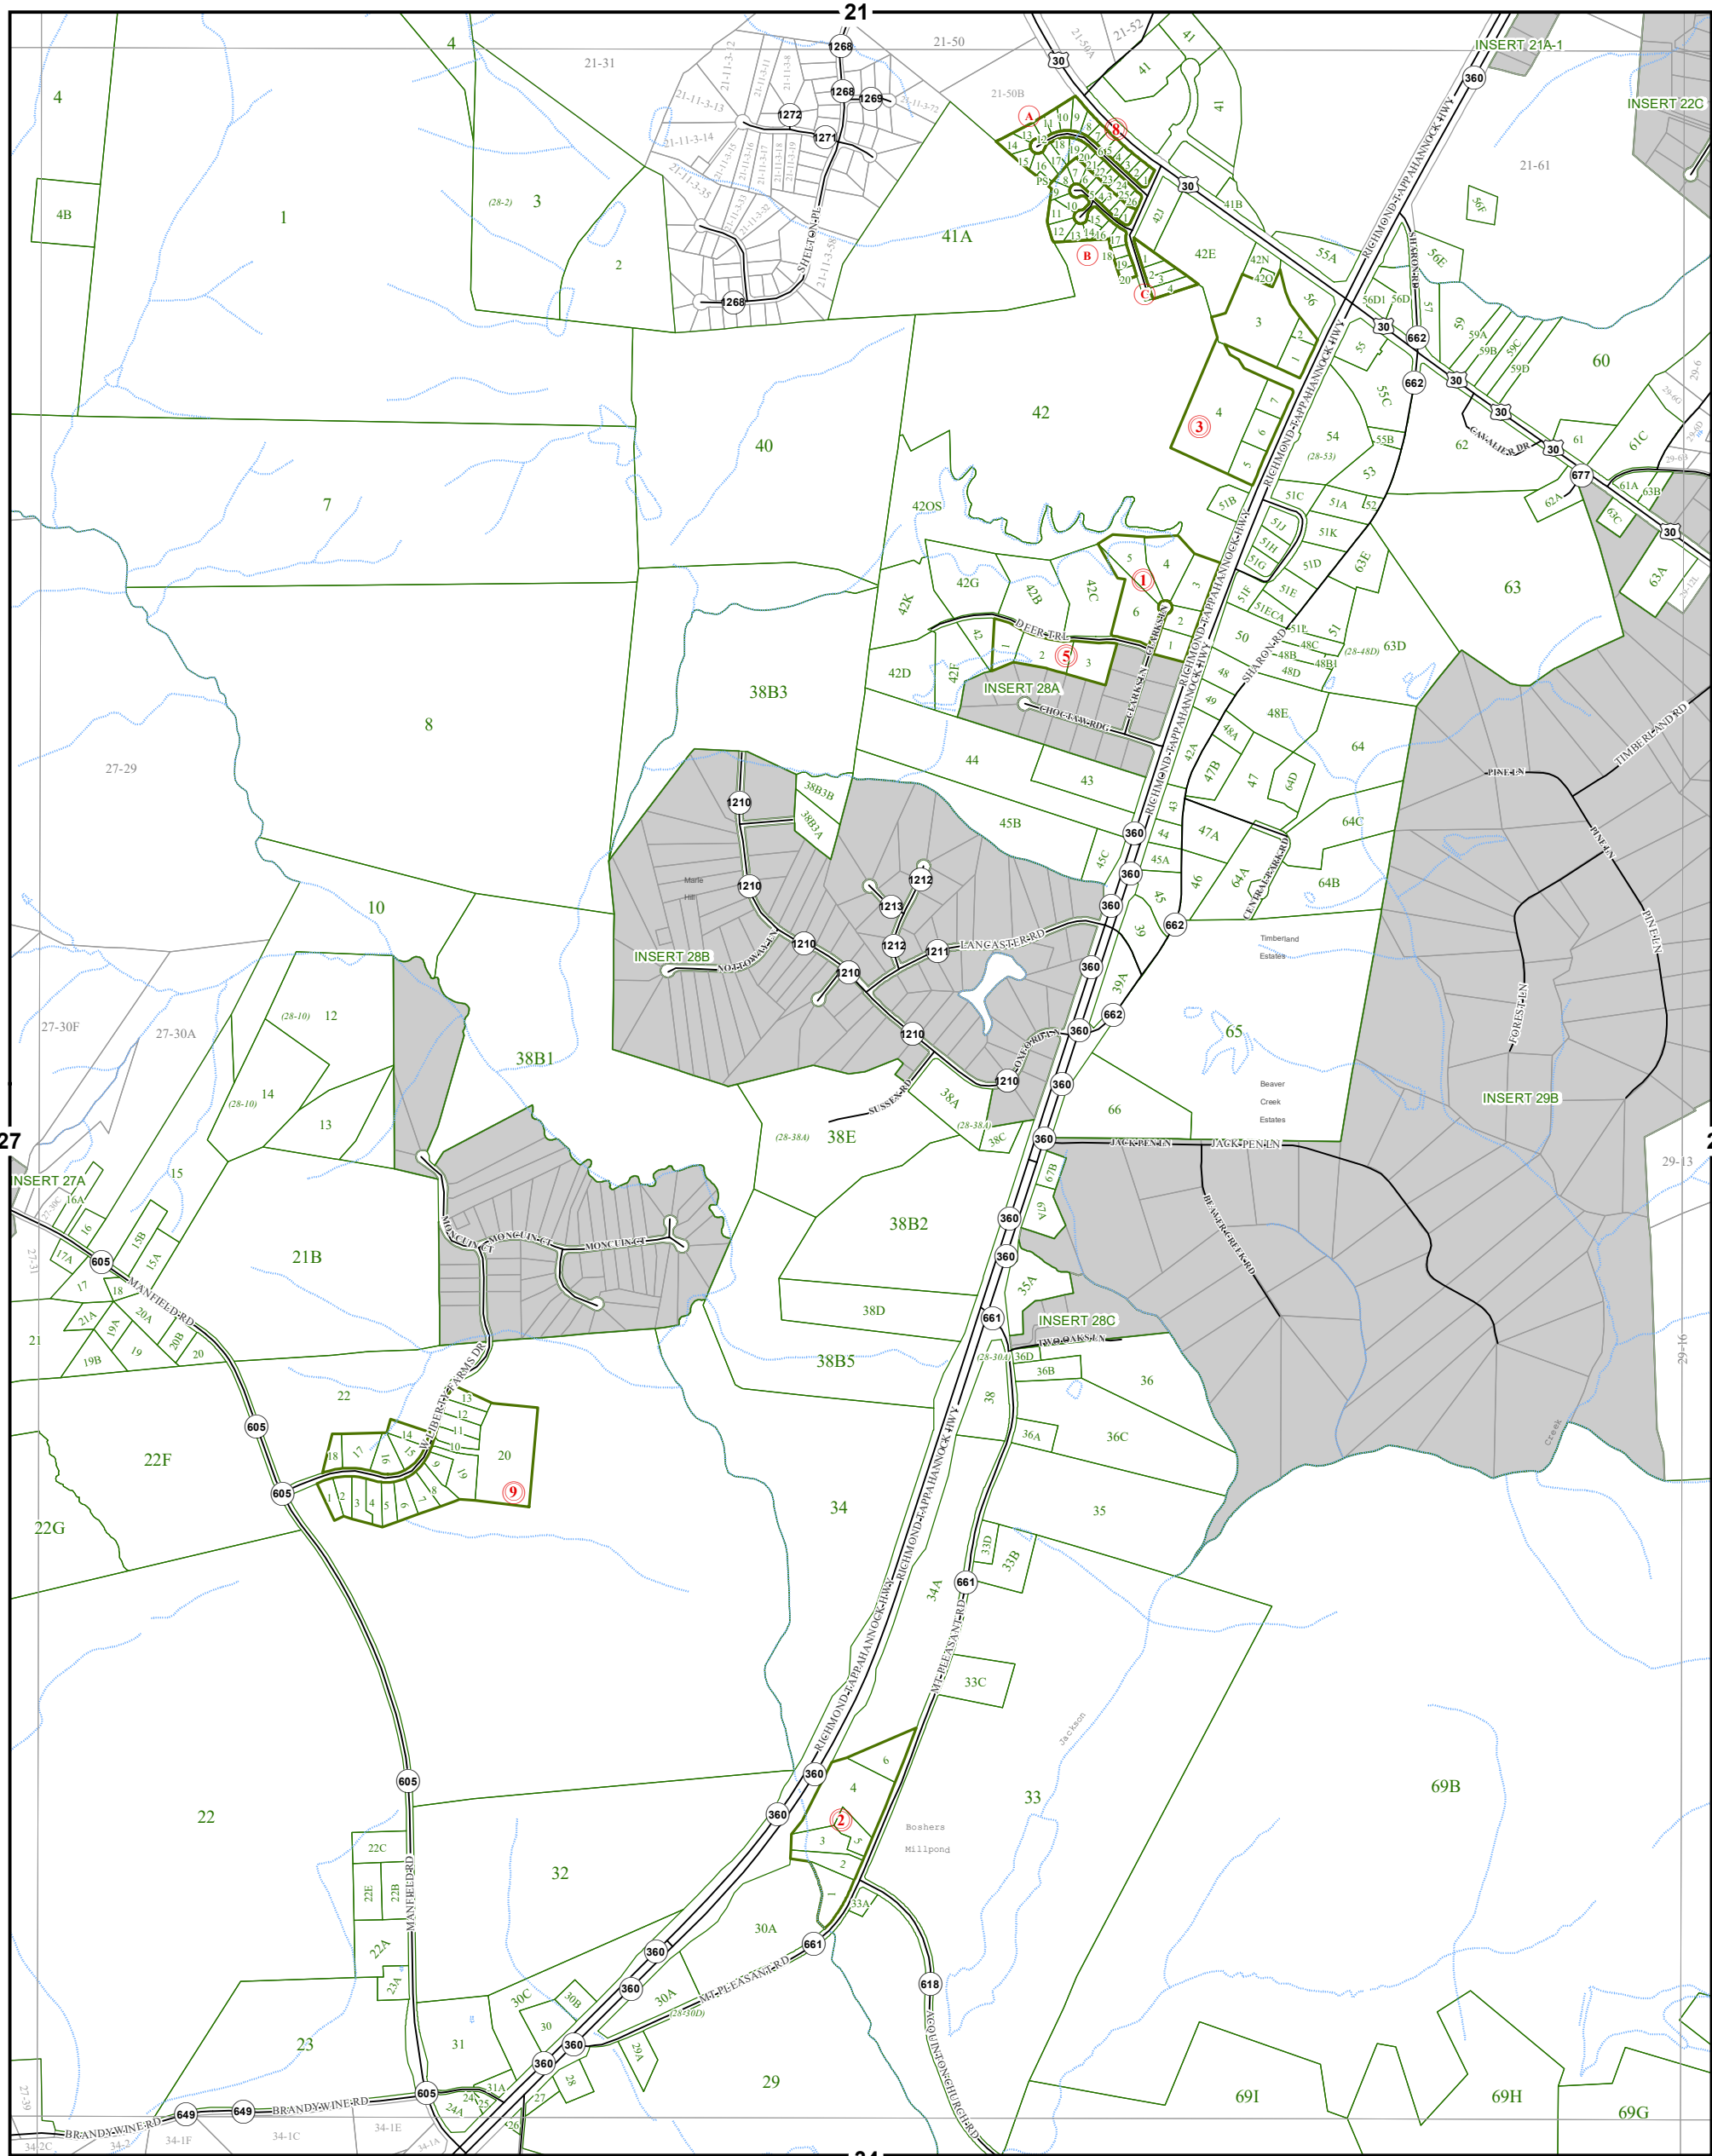

KING WILLIAM COUNTY

Last Updated February 2018

Map information is believed to be accurate, but accuracy is not guaranteed. Any errors or omissions should be reported to the Commissioner of Revenue's office. In no event will King William County be liable for any damages or other pecuniary loss that may arise from the use of this data.

ACQUINTON DISTRICT

LEGEND

- County Boundary
- Routes
- 1 Lots
- District Boundaries
- Streams
- Railroads
- Roads / Alleys
- 1 Sections
- Blocks
- Water Bodies

SECTION 28