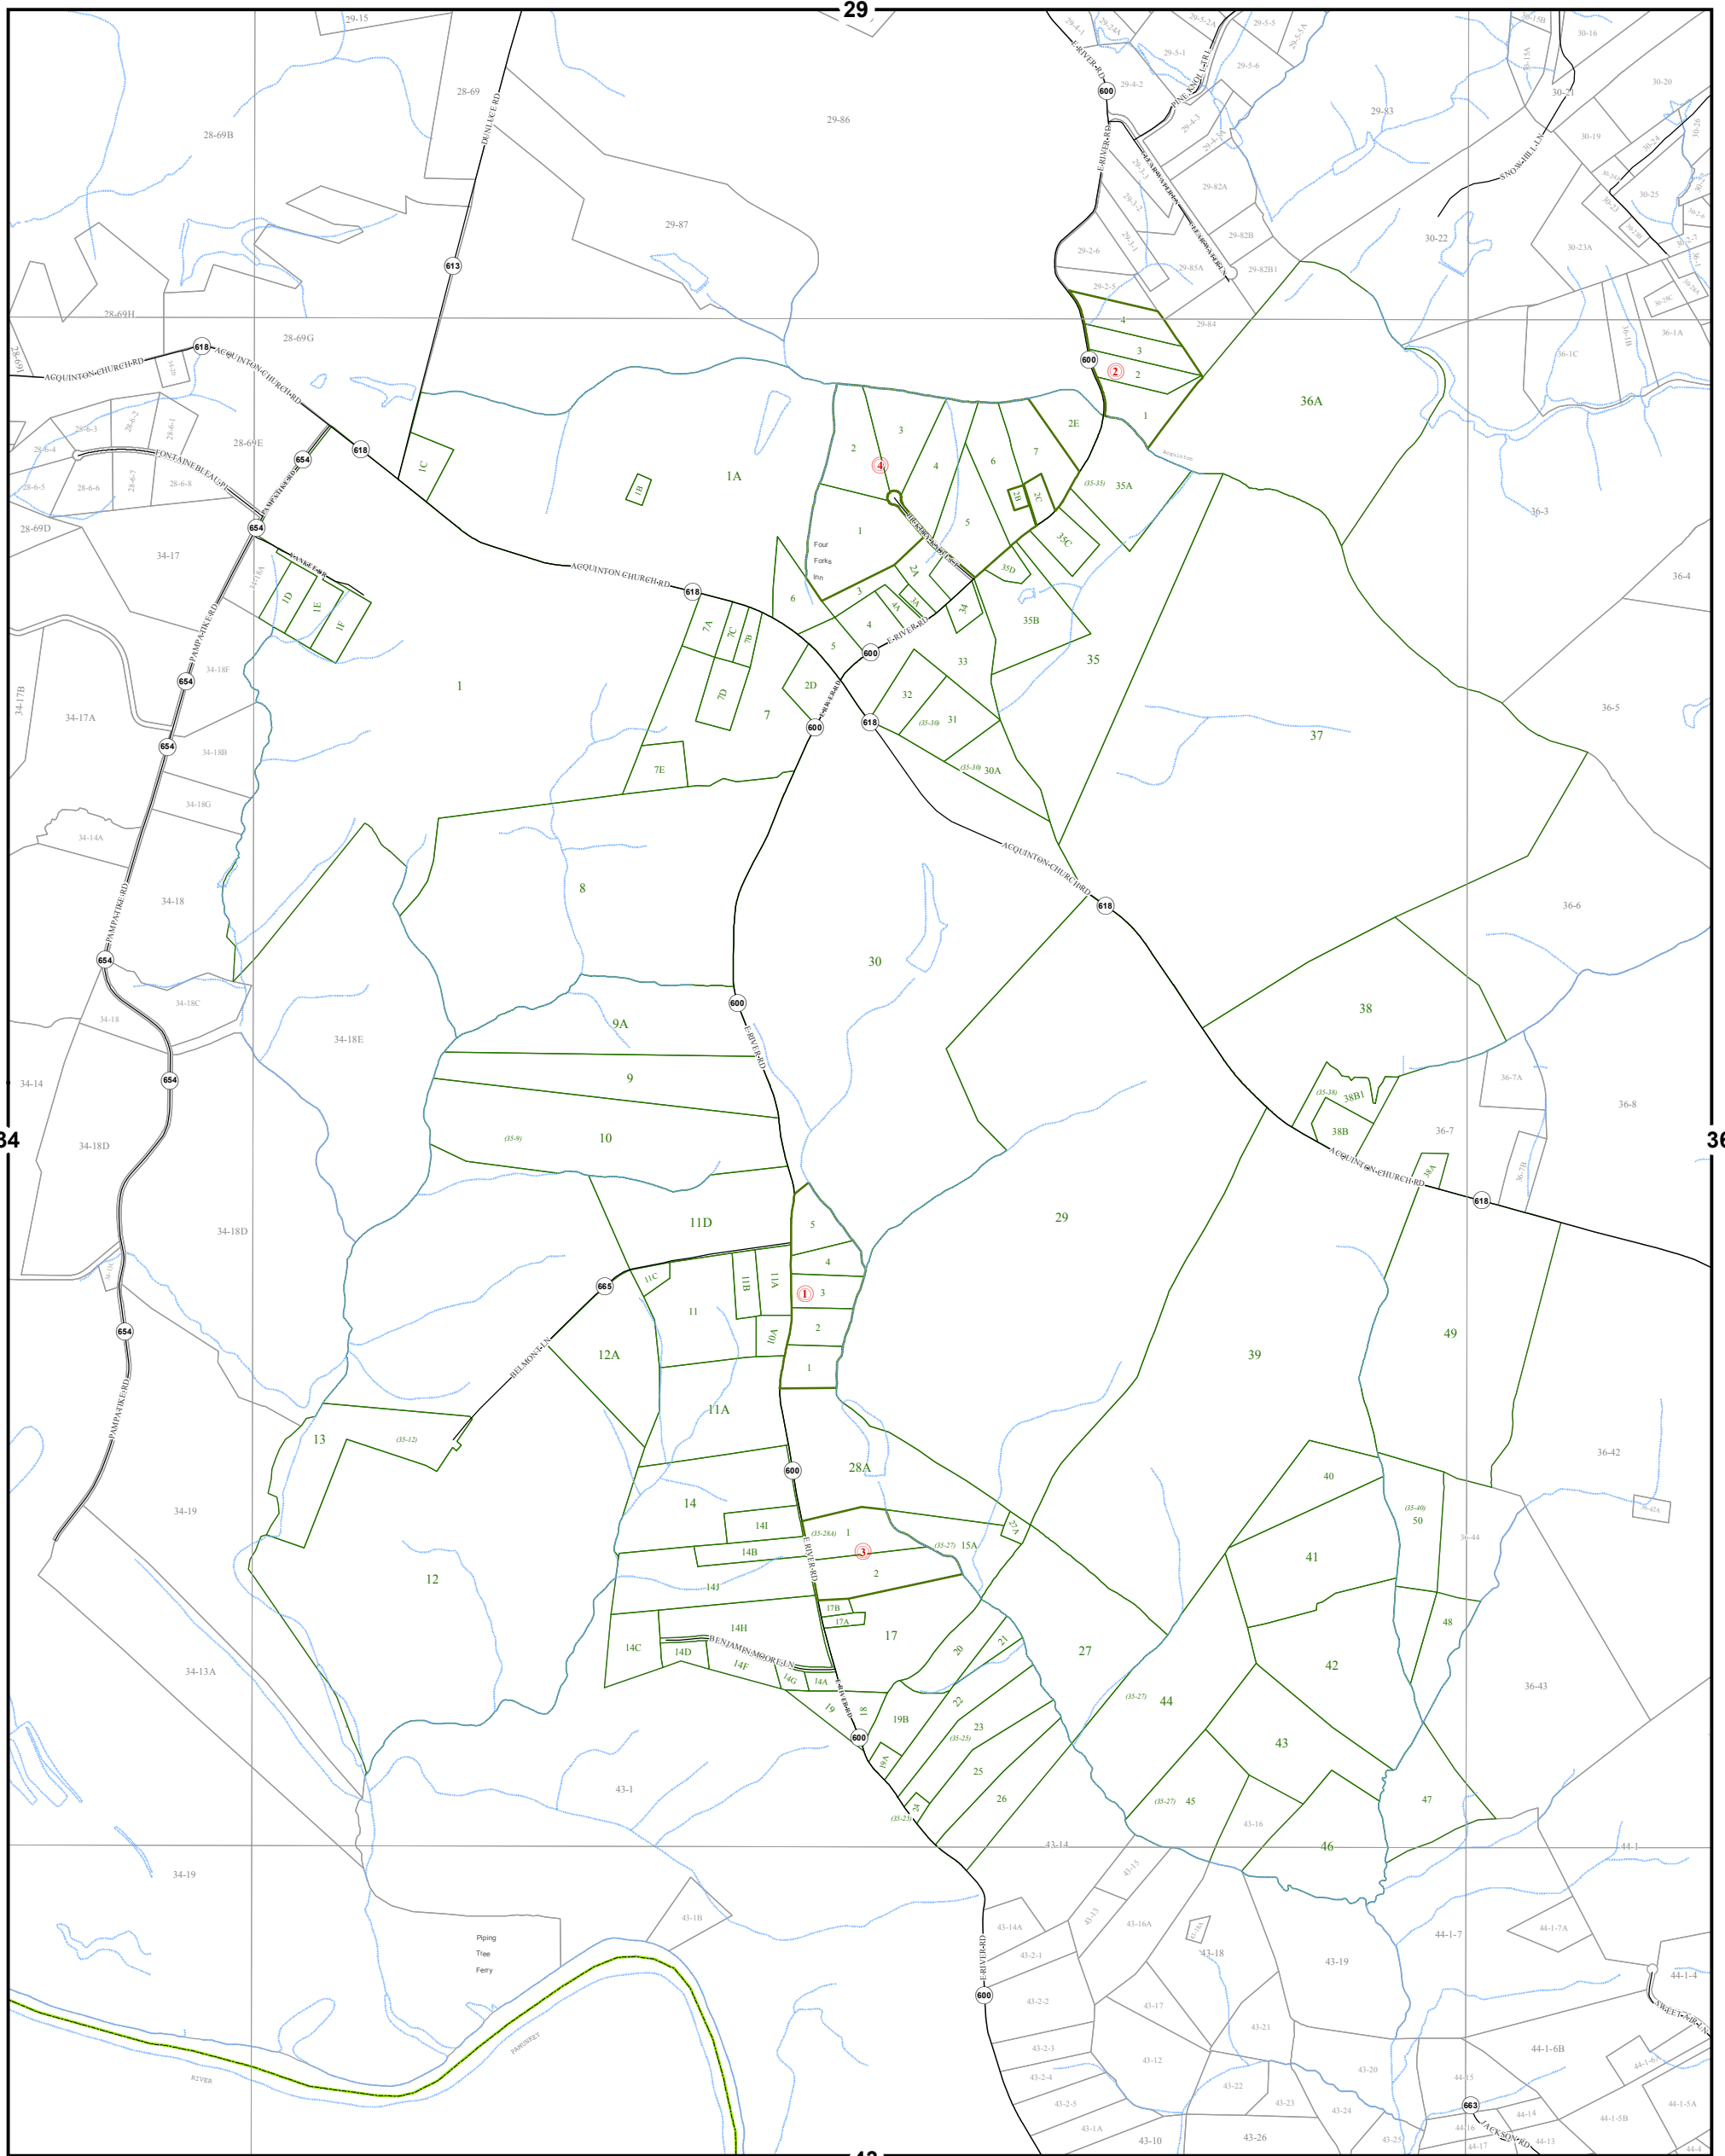

KING WILLIAM COUNTY

Last Updated September 2015

Map information is believed to be accurate, but accuracy is not guaranteed. Any errors or omissions should be reported to the Commissioner of Revenue's office. In no event will King William County be liable for any damages or other pecuniary loss that may arise from the use of this data.

ACQUINTON DISTRICT

LEGEND

- | | | | | |
|-----------------|----------------|----------|---------------------|--------------|
| County Boundary | Routes | Lots | District Boundaries | Streams |
| Railroads | Roads / Alleys | Sections | Blocks | Water Bodies |