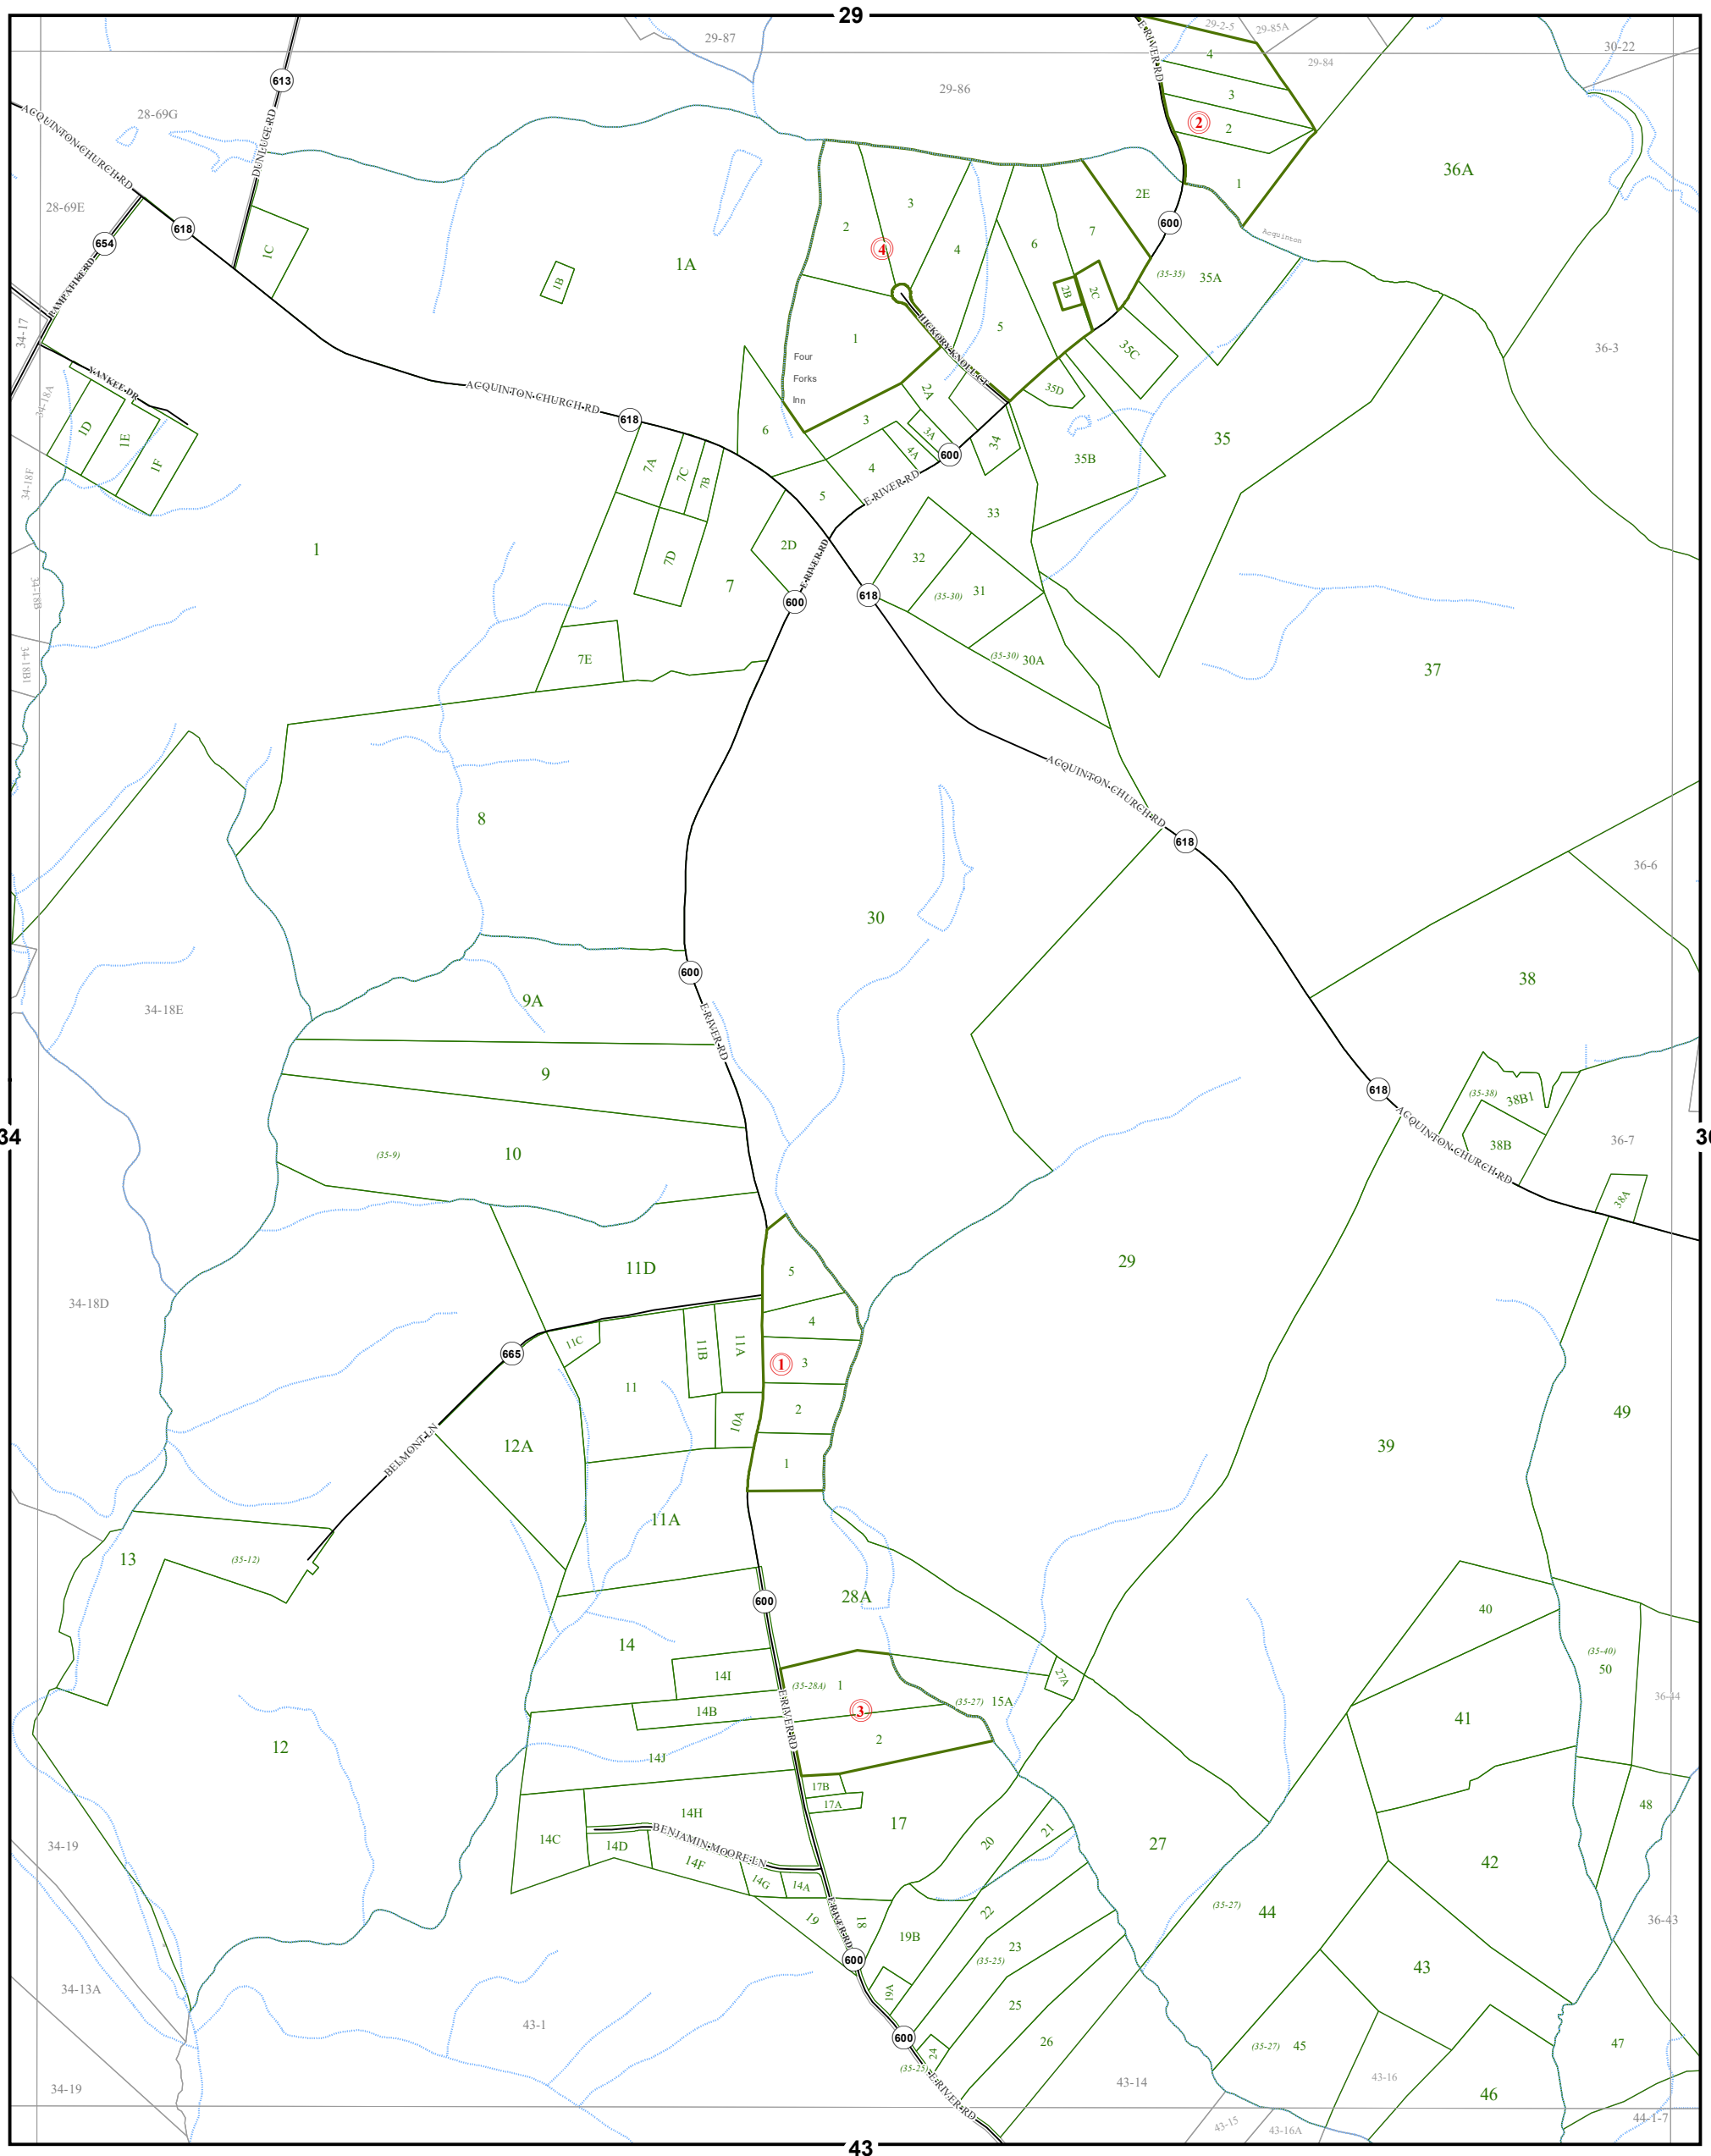

KING WILLIAM COUNTY

Last Updated February 2018

Map information is believed to be accurate, but accuracy is not guaranteed. Any errors or omissions should be reported to the Commissioner of Revenue's office. In no event will King William County be liable for any damages or other pecuniary loss that may arise from the use of this data.

ACQUINTON DISTRICT

LEGEND

- County Boundary
- Routes
- 1 Lots
- District Boundaries
- Streams
- Railroads
- Roads / Alleys
- 1 Sections
- Blocks
- Water Bodies

SECTION 35