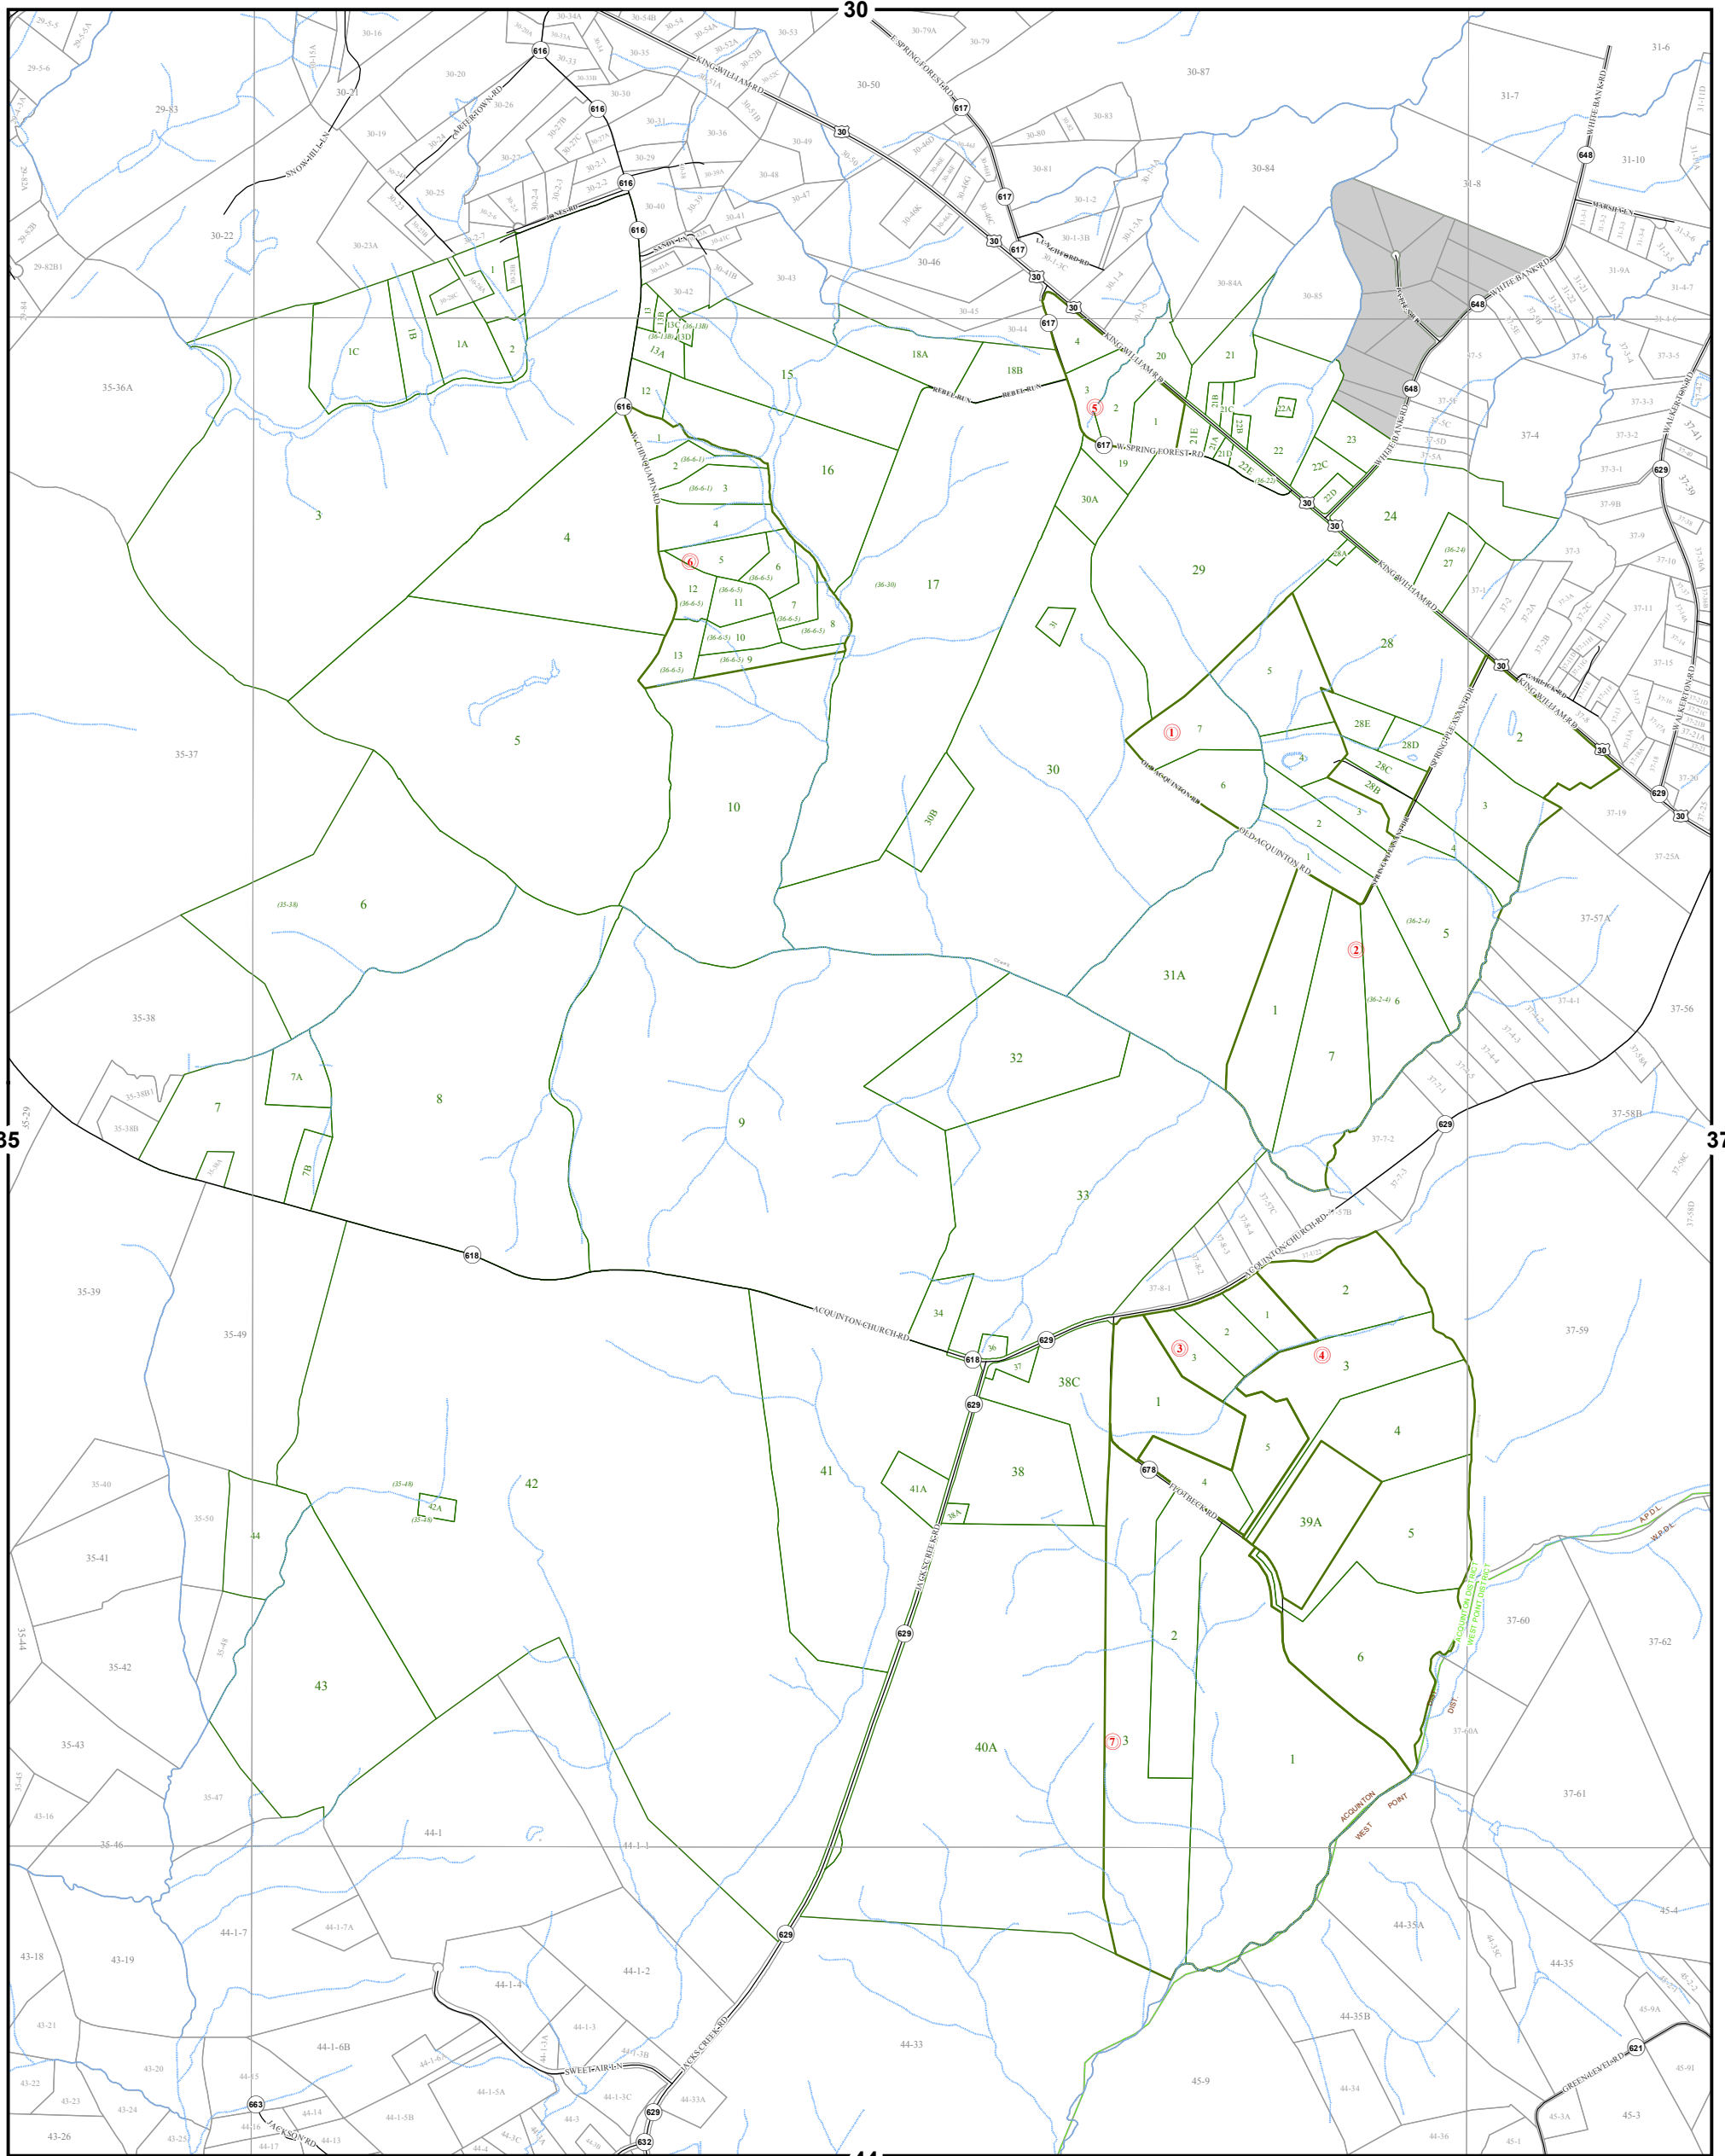

KING WILLIAM COUNTY

Last Updated September 2015

Map information is believed to be accurate, but accuracy is not guaranteed. Any errors or omissions should be reported to the Commissioner of Revenue's office. In no event will King William County be liable for any damages or other pecuniary loss that may arise from the use of this data.

ACQUINTON DISTRICT

SECTION 36

LEGEND

- County Boundary
- Routes
- 1 Lots
- District Boundaries
- Streams
- Railroads
- Roads / Alleys
- Sections
- Blocks
- Water Bodies