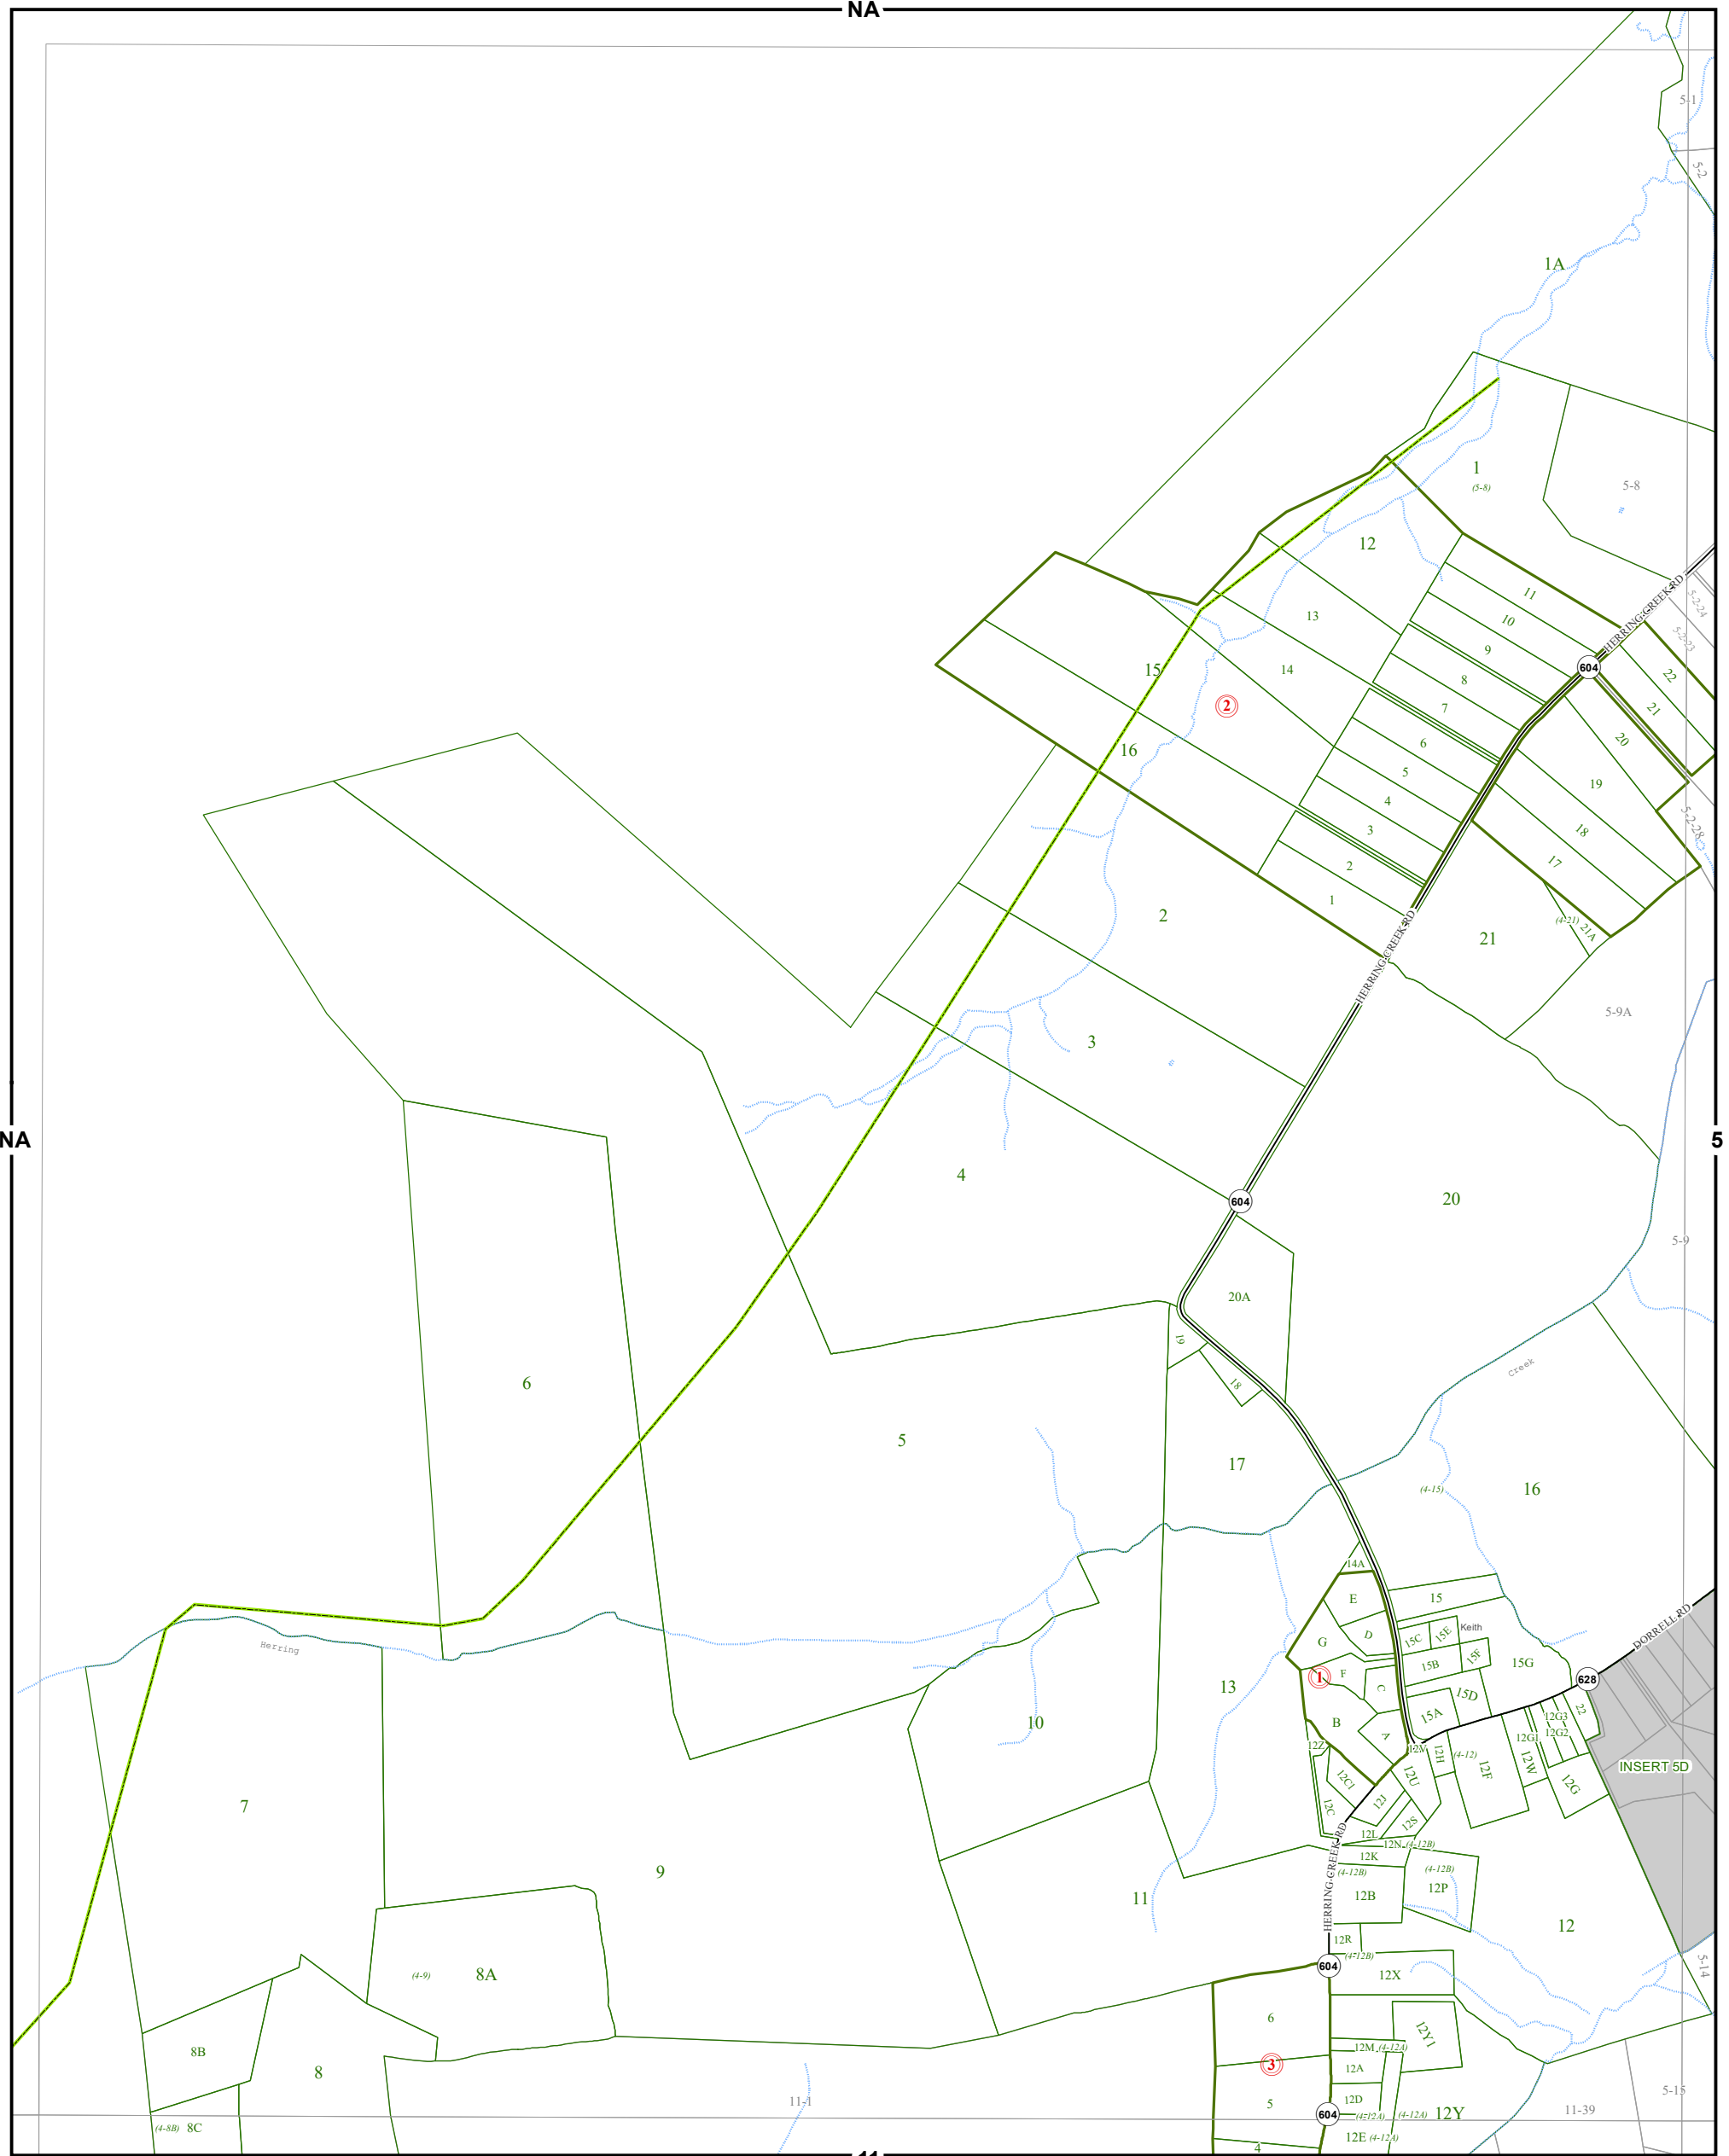

KING WILLIAM COUNTY

Last Updated February 2018

Map information is believed to be accurate, but accuracy is not guaranteed. Any errors or omissions should be reported to the Commissioner of Revenue's office. In no event will King William County be liable for any damages or other pecuniary loss that may arise from the use of this data.

NA

5

11

MANGOHICK DISTRICT

SECTION 4

LEGEND

- County Boundary
- Routes
- Lots
- District Boundaries
- Streams
- Railroads
- Roads / Alleys
- Sections
- Blocks
- Water Bodies