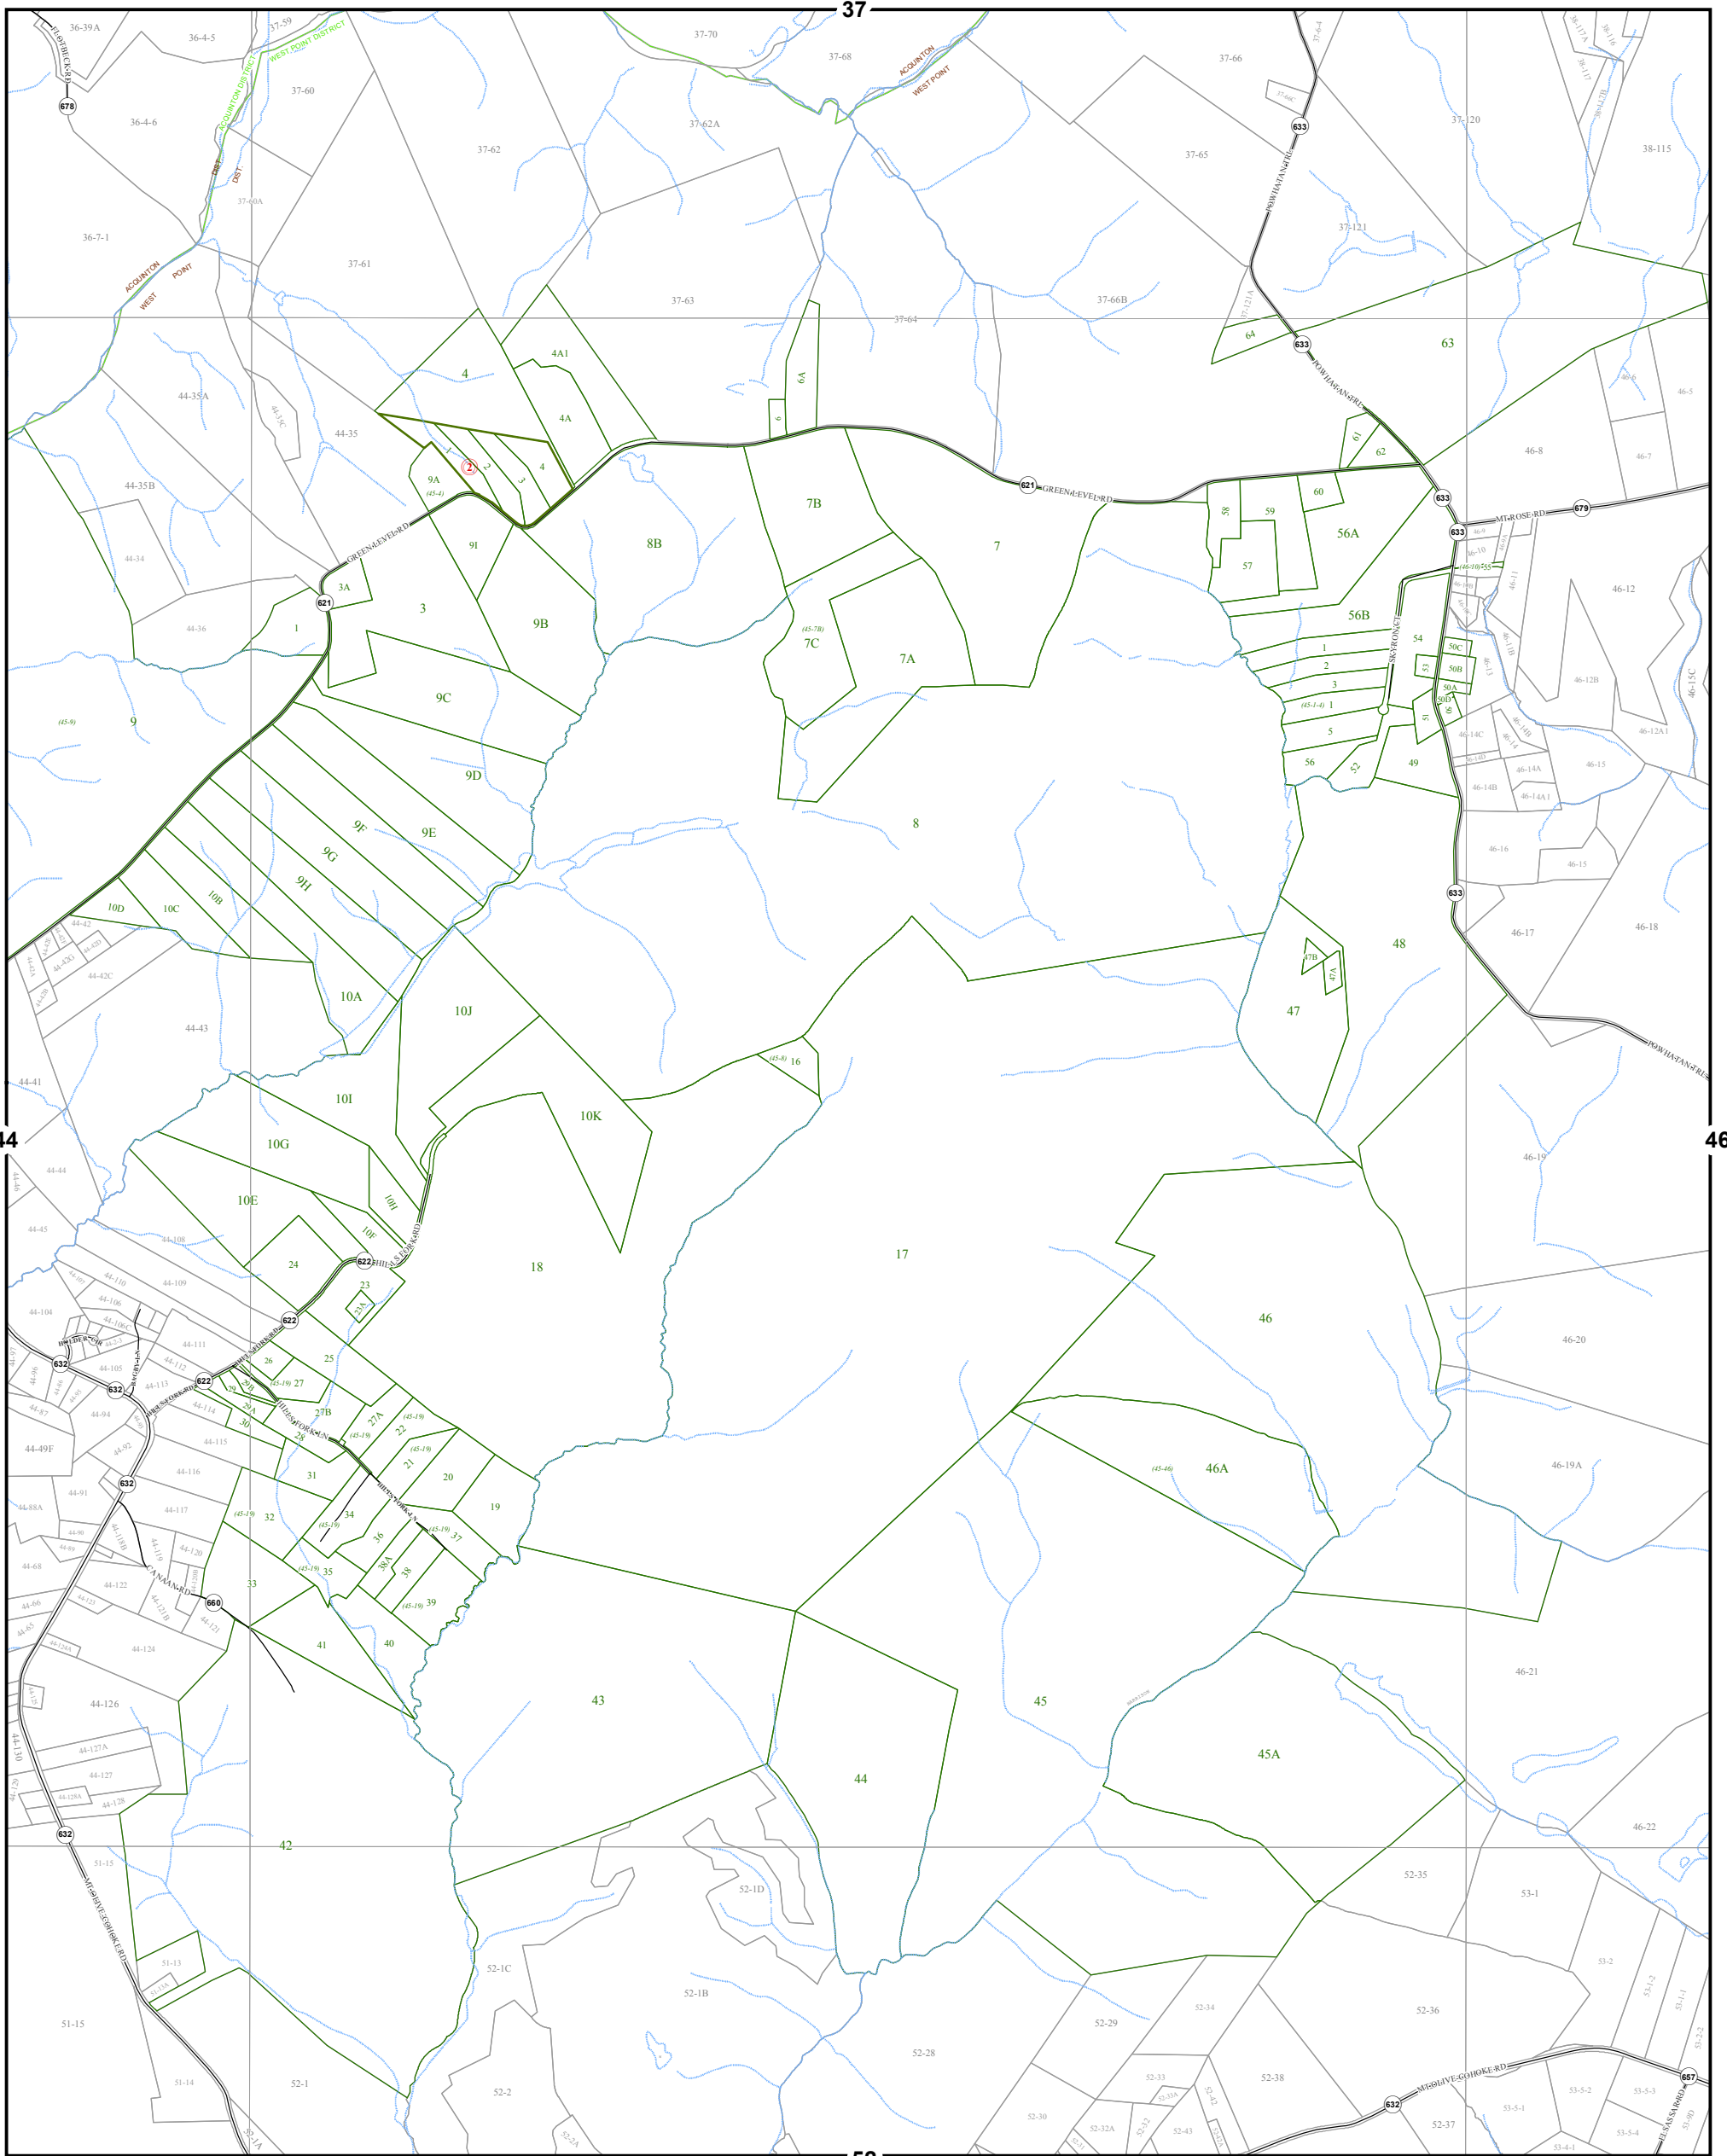

KING WILLIAM COUNTY

Last Updated September 2015

Map information is believed to be accurate, but accuracy is not guaranteed. Any errors or omissions should be reported to the Commissioner of Revenue's office. In no event will King William County be liable for any damages or other pecuniary loss that may arise from the use of this data.

WEST POINT DISTRICT

SECTION 45

LEGEND

- County Boundary
- Routes
- Lots
- District Boundaries
- Streams
- Railroads
- Roads / Alleys
- Sections
- Blocks
- Water Bodies