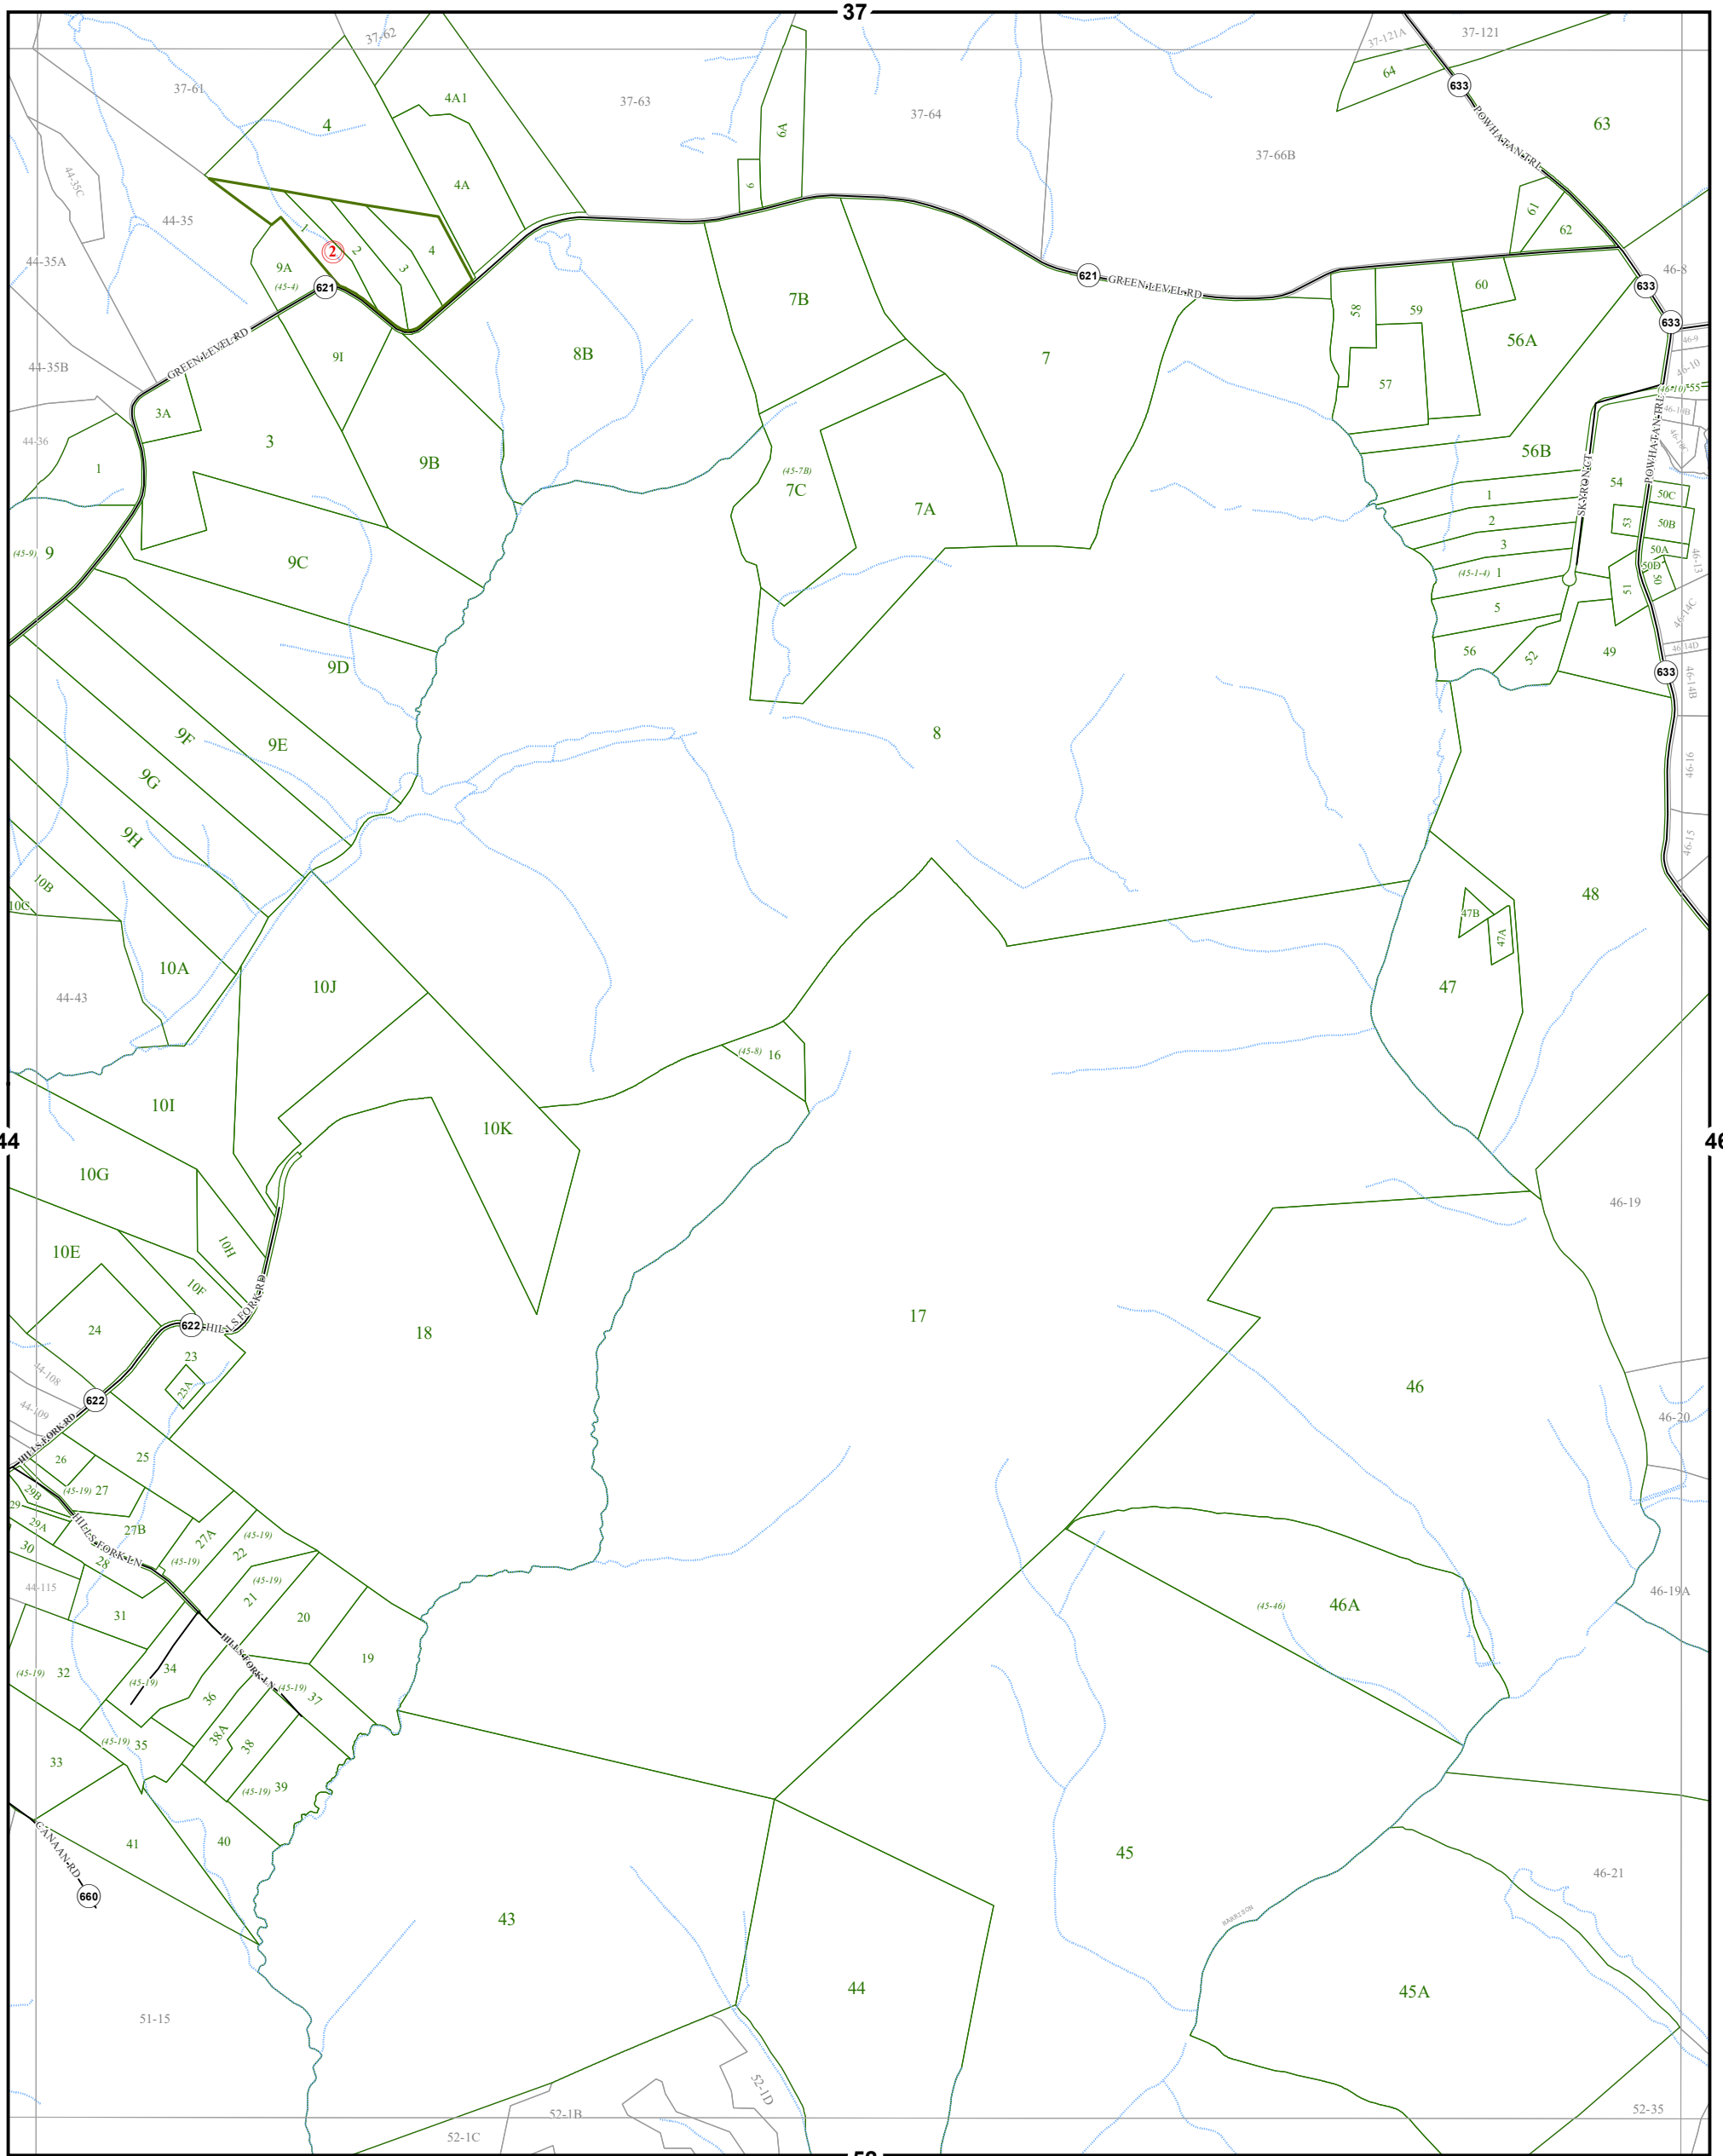

KING WILLIAM COUNTY

Last Updated February 2018

Map information is believed to be accurate, but accuracy is not guaranteed. Any errors or omissions should be reported to the Commissioner of Revenue's office. In no event will King William County be liable for any damages or other pecuniary loss that may arise from the use of this data.

WEST POINT DISTRICT

SECTION 45

LEGEND

- County Boundary
- Routes
- Lots
- District Boundaries
- Streams
- Railroads
- Roads / Alleys
- Sections
- Blocks
- Water Bodies