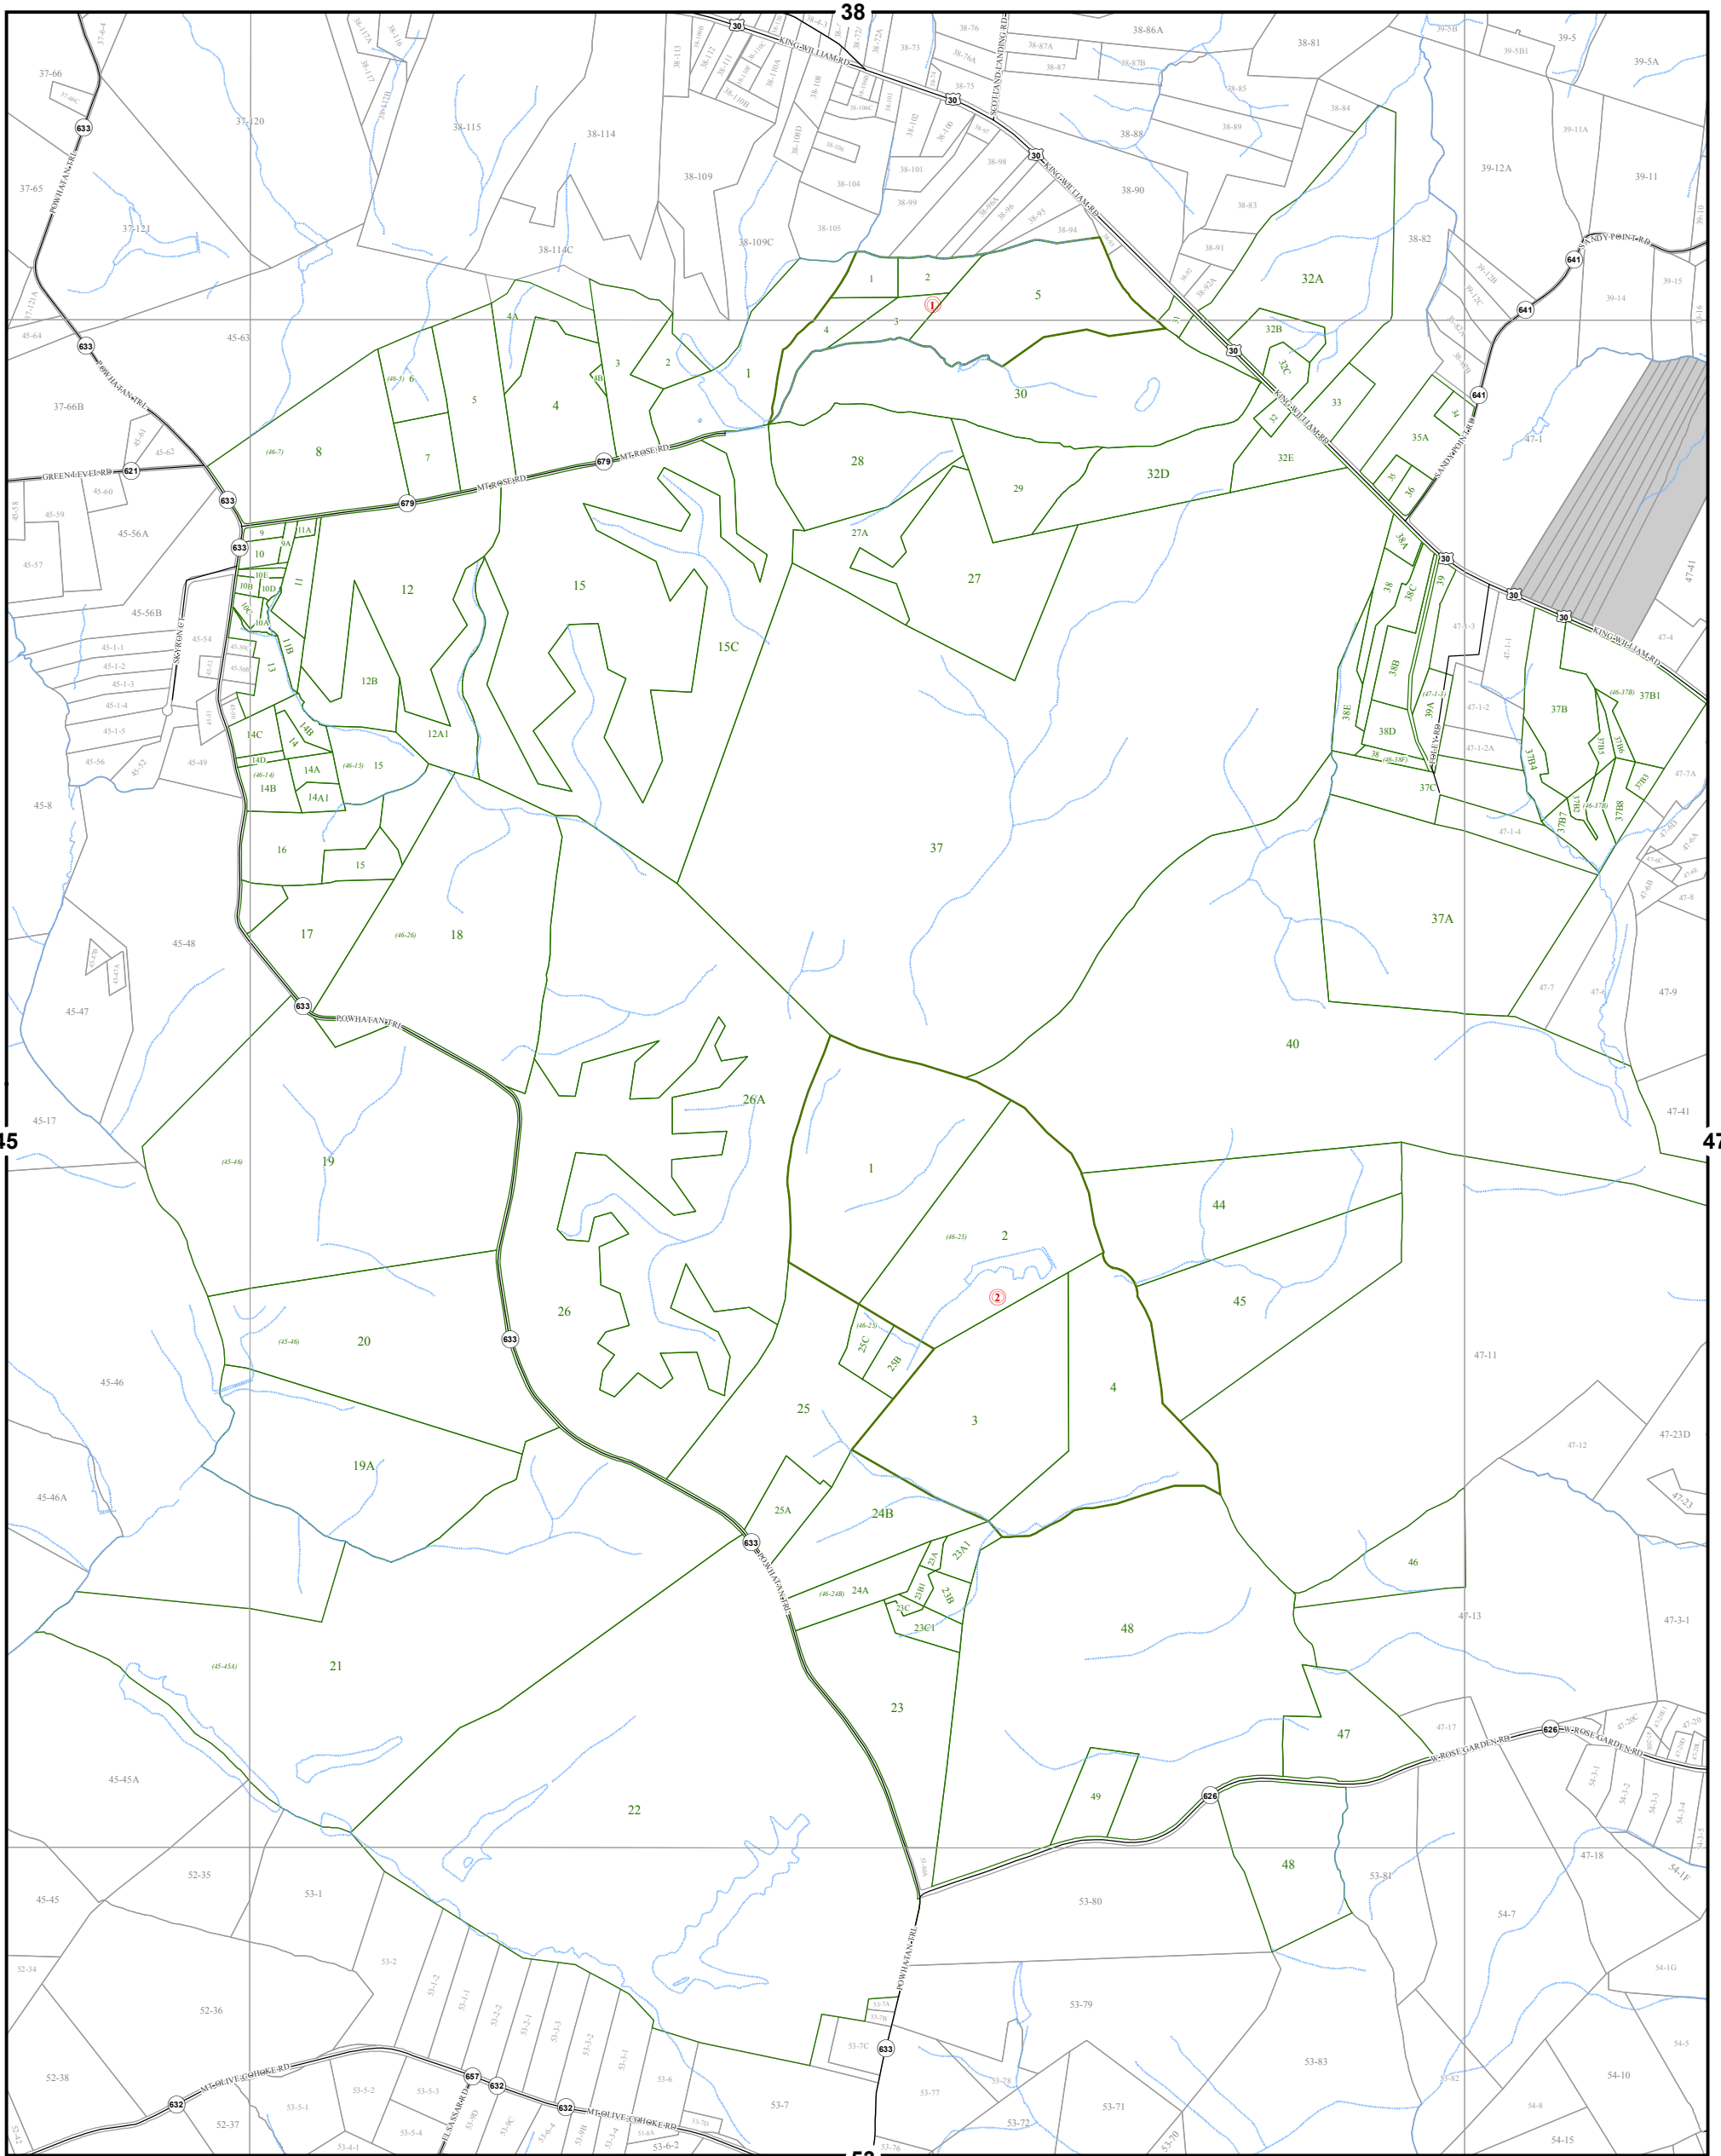

KING WILLIAM COUNTY

Last Updated May 2015

Map information is believed to be accurate, but accuracy is not guaranteed. Any errors or omissions should be reported to the Commissioner of Revenue's office. In no event will King William County be liable for any damages or other pecuniary loss that may arise from the use of this data.

WEST POINT DISTRICT

SECTION 46

LEGEND

- County Boundary
- Routes
- 1 Lots
- District Boundaries
- Streams
- Railroads
- Roads / Alleys
- ① Sections
- Blocks
- Water Bodies