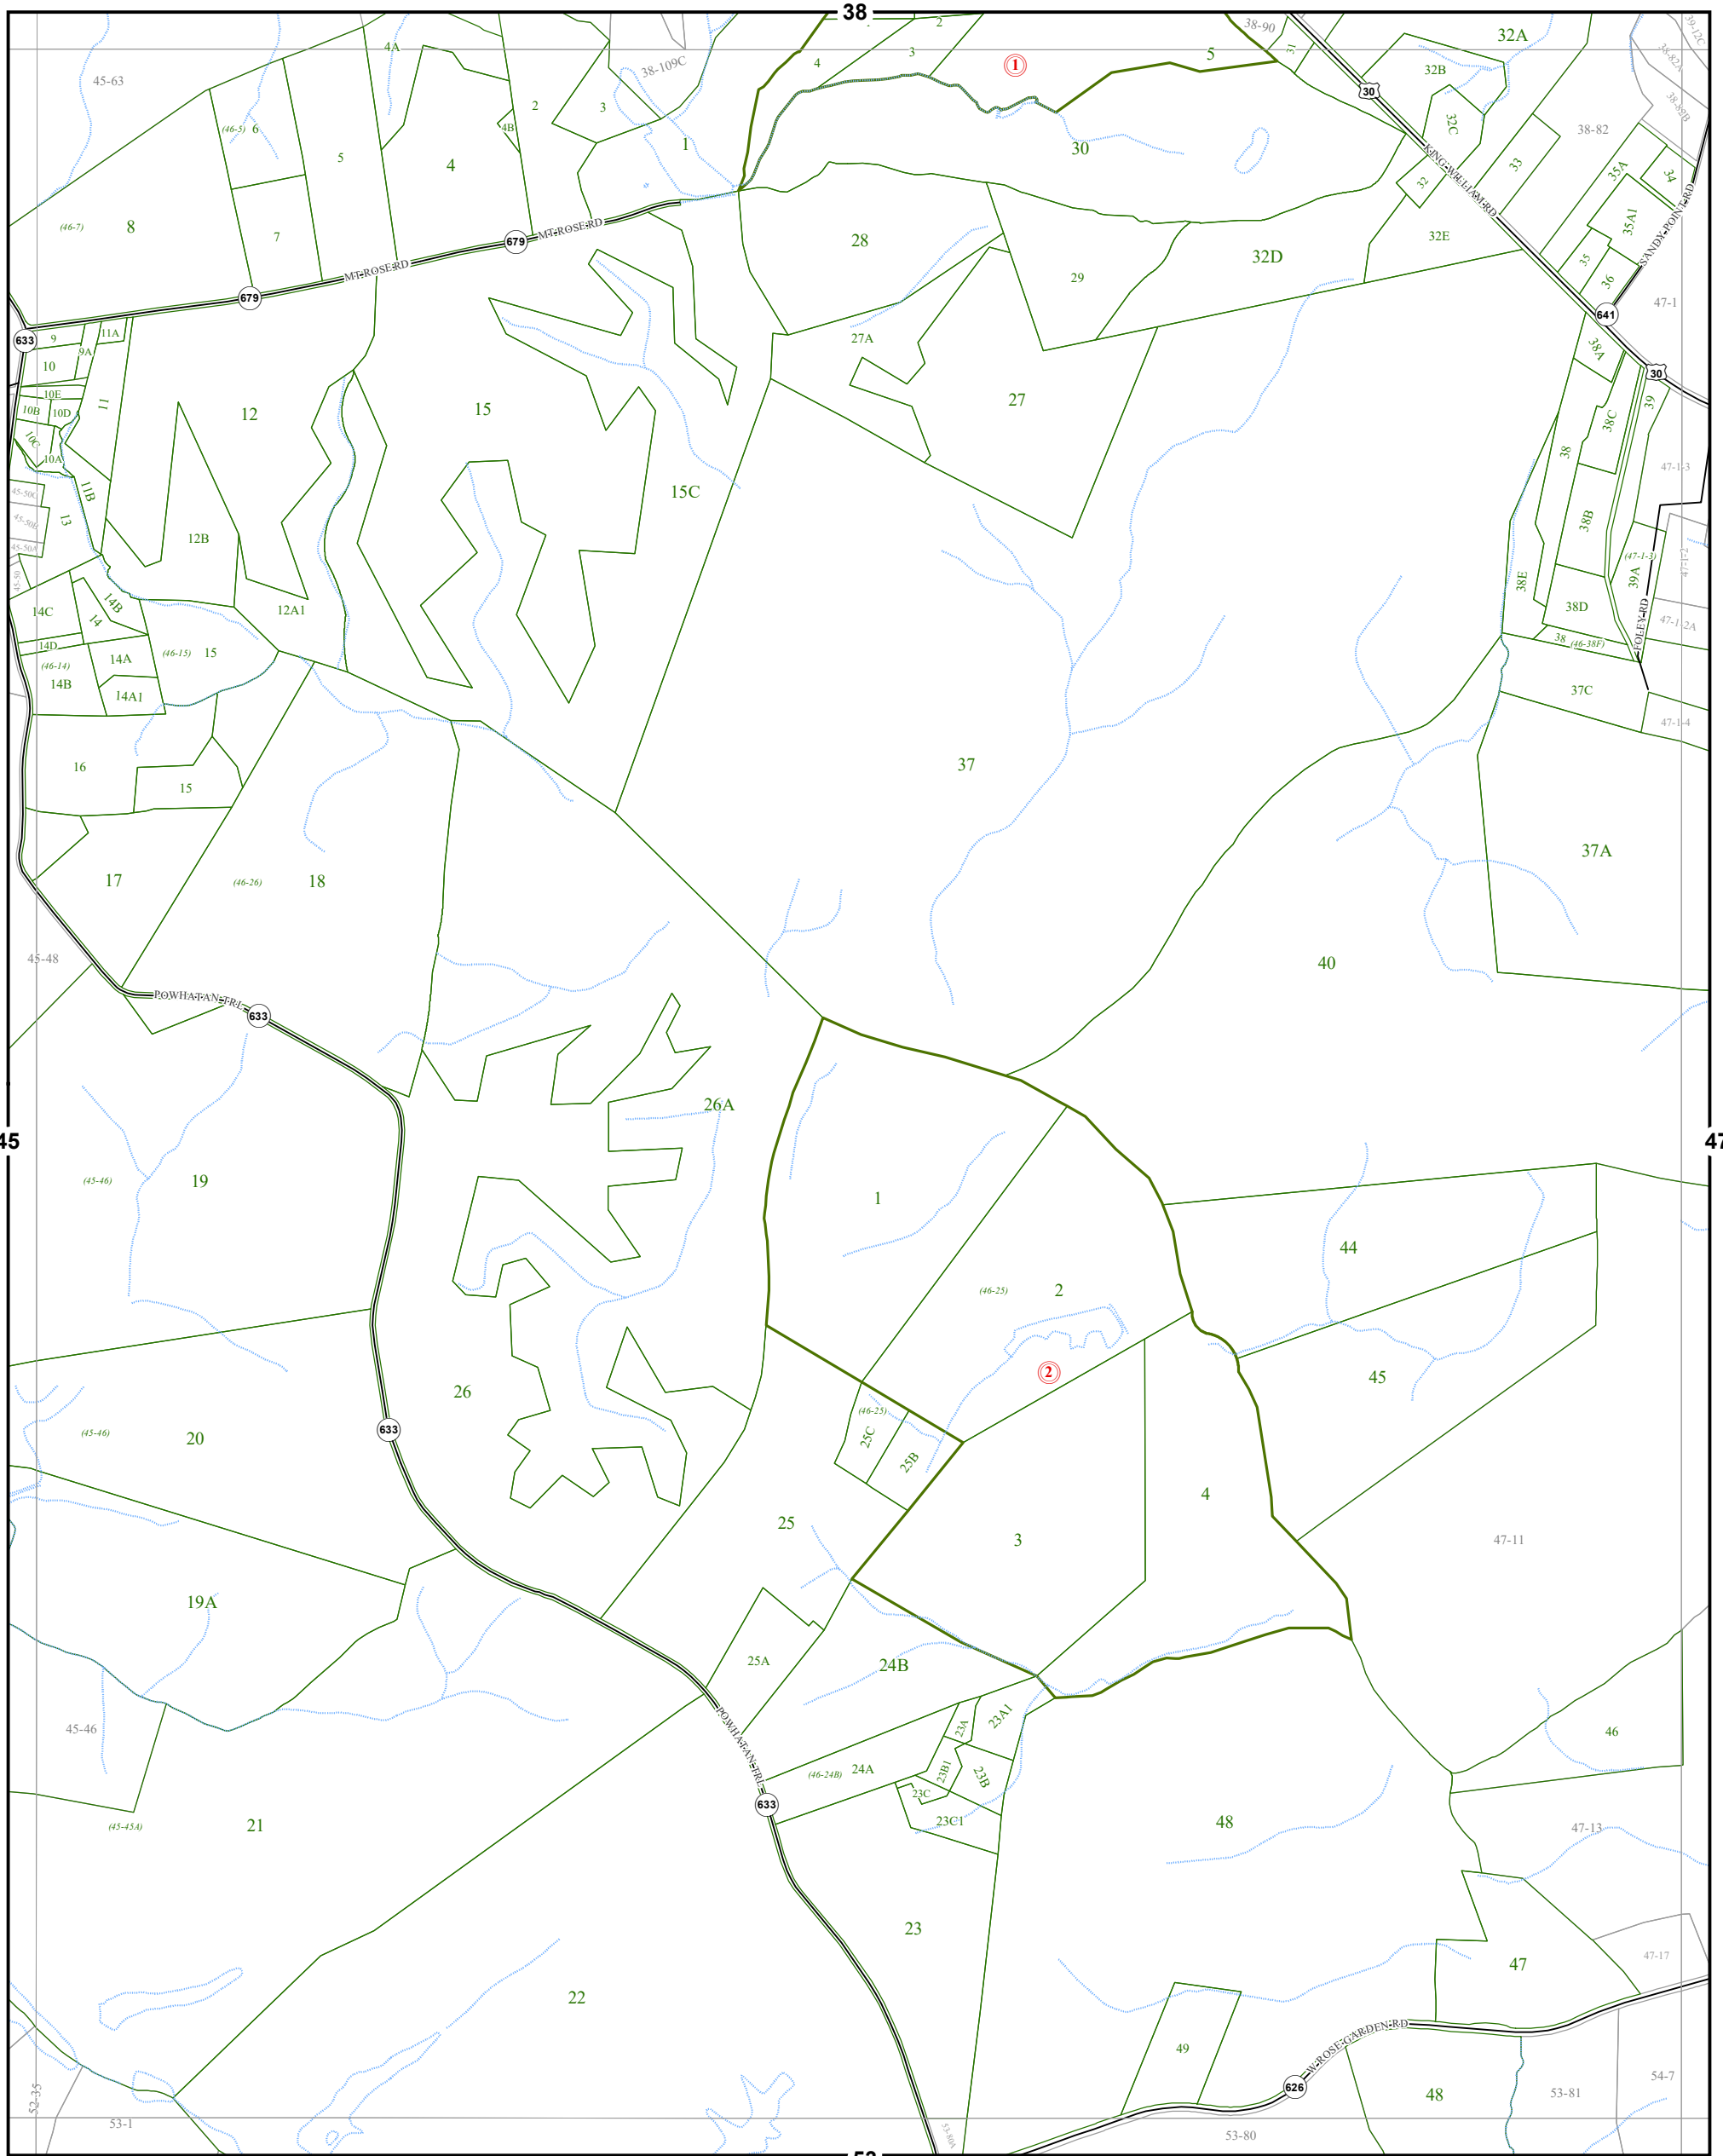

KING WILLIAM COUNTY

Last Updated February 2018

Map information is believed to be accurate, but accuracy is not guaranteed. Any errors or omissions should be reported to the Commissioner of Revenue's office. In no event will King William County be liable for any damages or other pecuniary loss that may arise from the use of this data.

WEST POINT DISTRICT

SECTION 46

LEGEND

- County Boundary
- Routes
- Lots
- District Boundaries
- Streams
- Railroads
- Roads / Alleys
- Sections
- Blocks
- Water Bodies