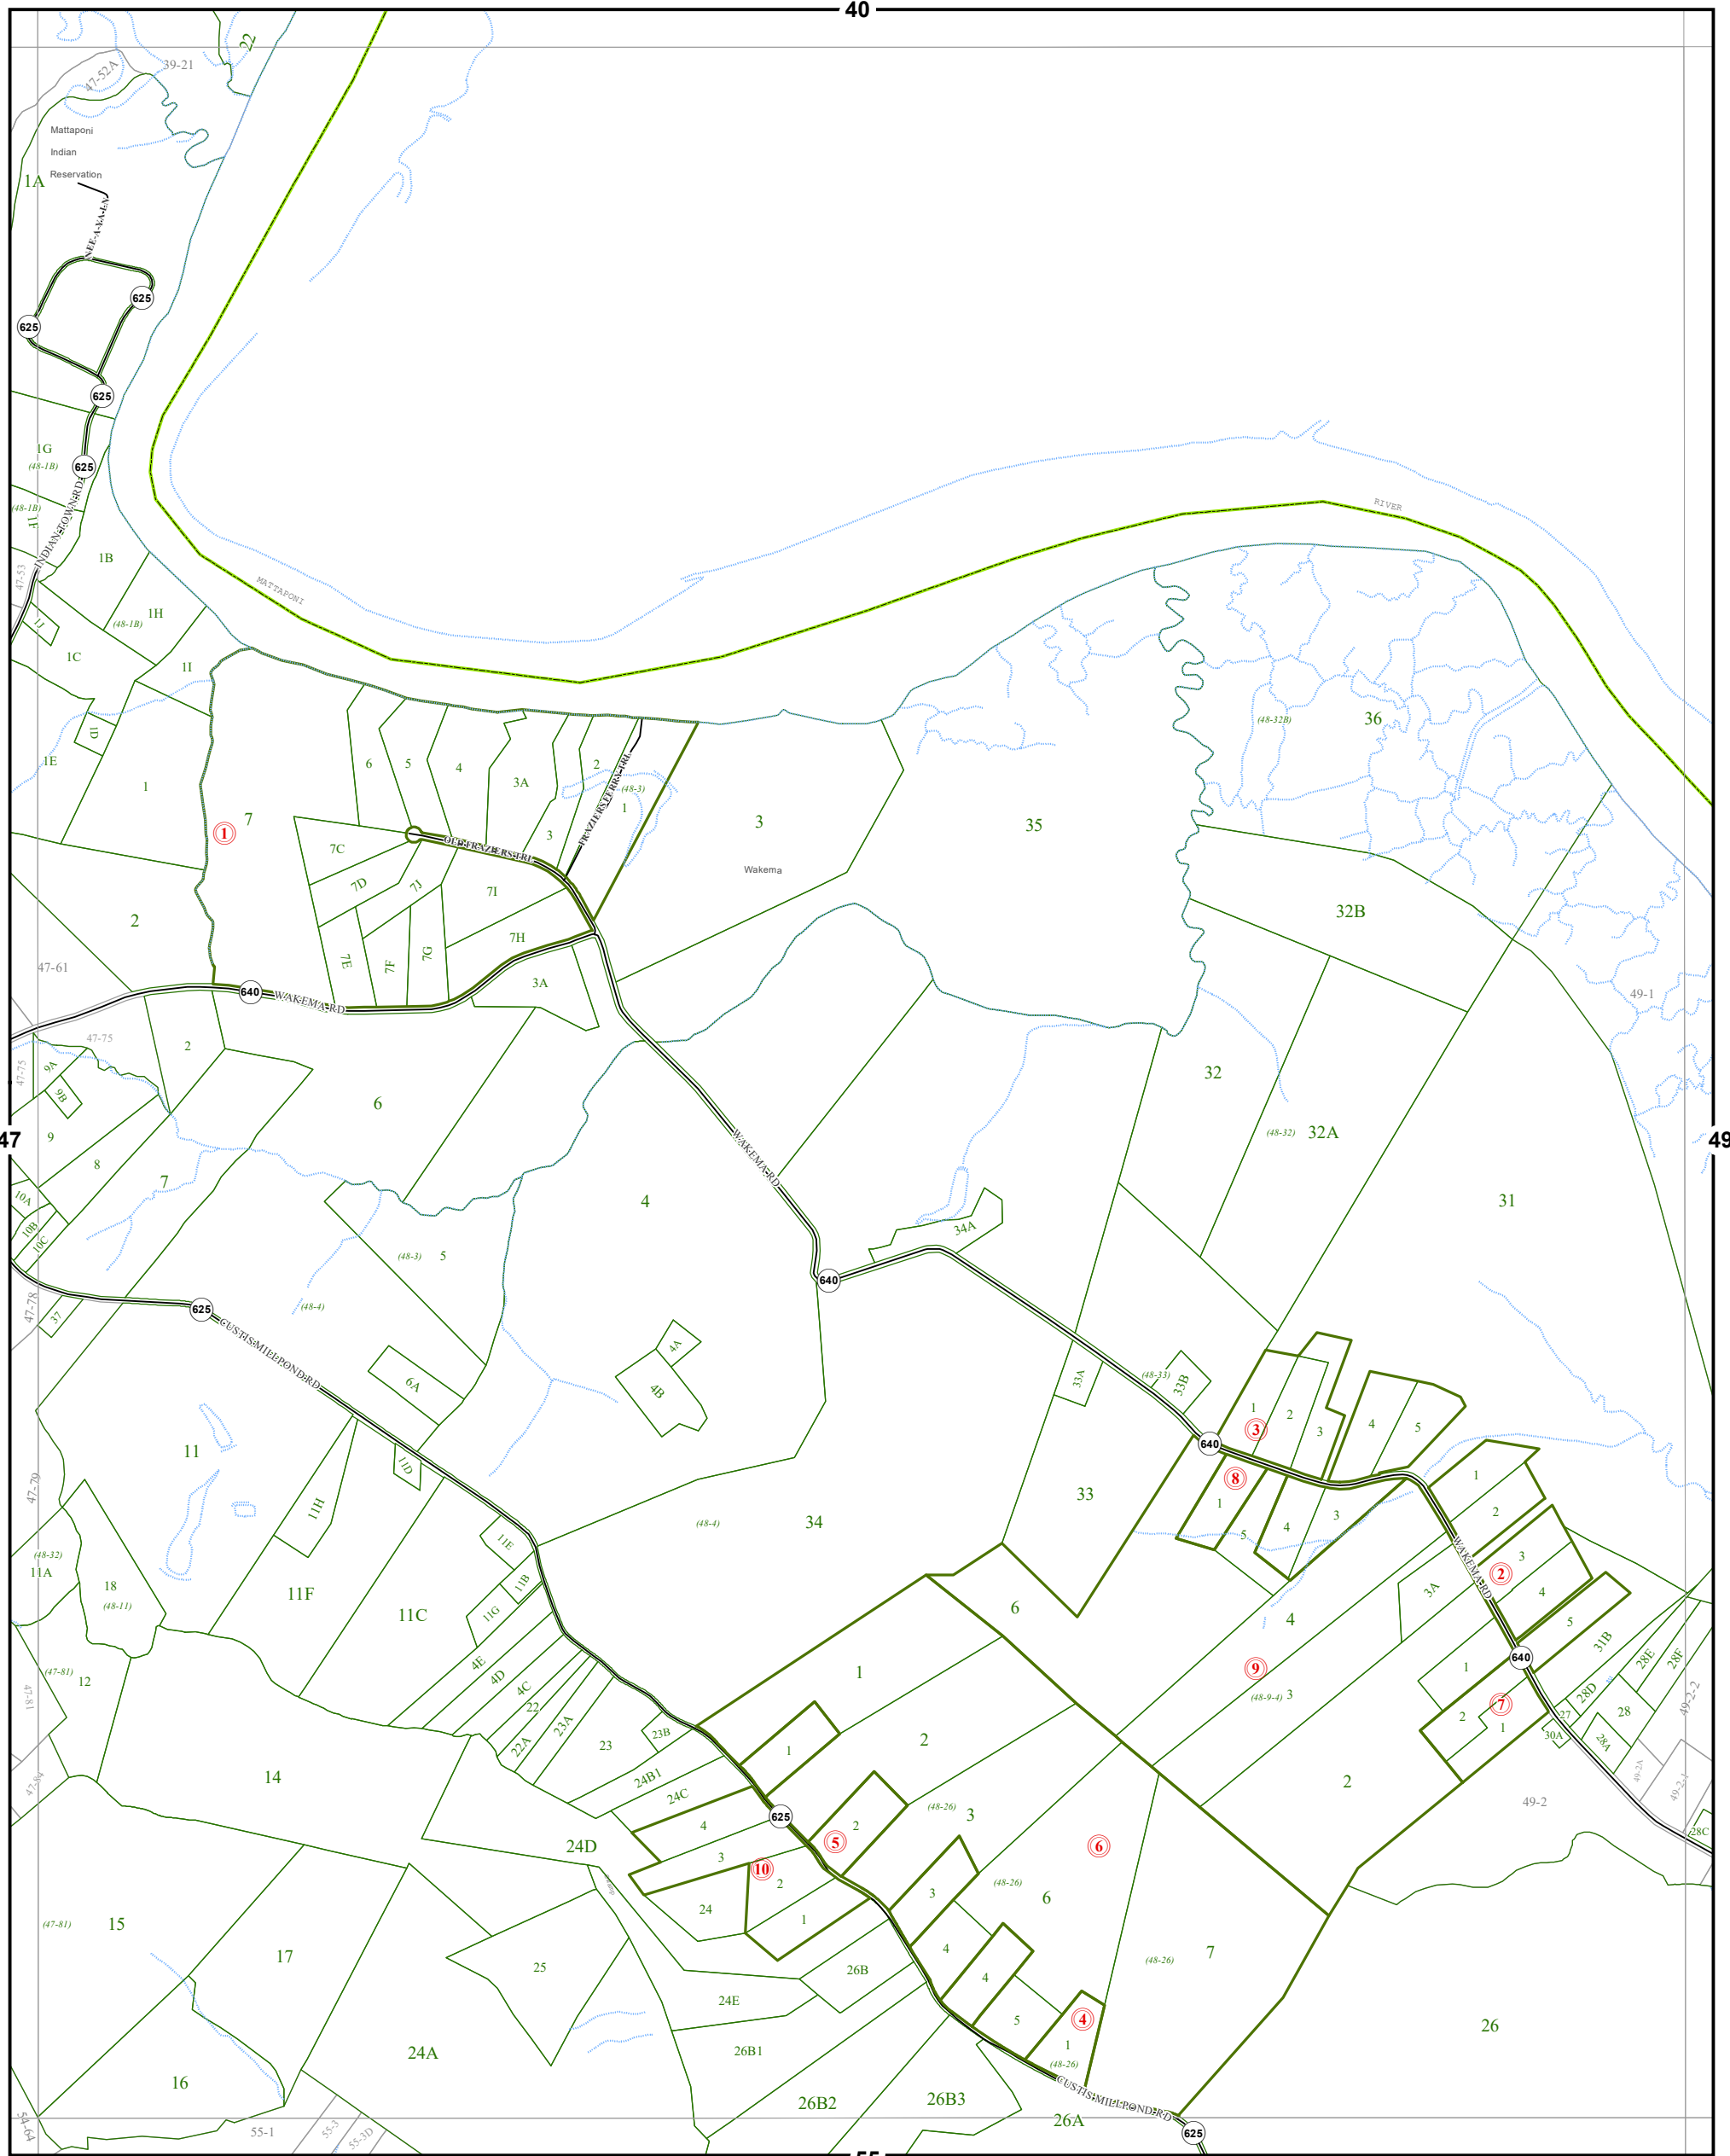

KING WILLIAM COUNTY

Last Updated May 2017

Map information is believed to be accurate, but accuracy is not guaranteed. Any errors or omissions should be reported to the Commissioner of Revenue's office. In no event will King William County be liable for any damages or other pecuniary loss that may arise from the use of this data.

WEST POINT DISTRICT

LEGEND

- County Boundary
- Routes
- 1 Lots
- District Boundaries
- Streams
- Railroads
- Roads / Alleys
- 1 Sections
- Blocks
- Water Bodies

SECTION 48