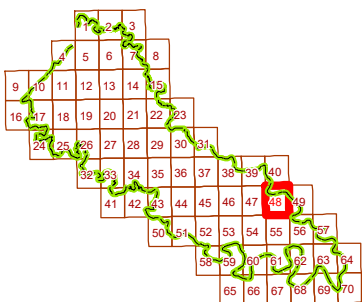

KING WILLIAM COUNTY

Last Updated May 2017

Map information is believed to be accurate, but accuracy is not guaranteed. Any errors or omissions should be reported to the Commissioner of Revenue's office. In no event will King William County be liable for any damages or other pecuniary loss that may arise from the use of this data.

WEST POINT DISTRICT

LEGEND

- County Boundary
- Routes
- 1 Lots
- District Boundaries
- Streams
- Railroads
- Roads / Alleys
- 1 Sections
- Blocks
- Water Bodies

SECTION 48