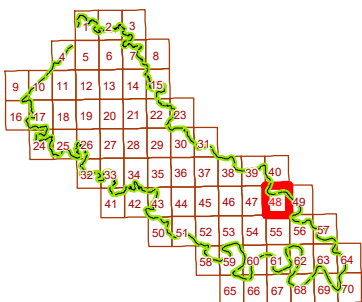

KING WILLIAM COUNTY

Last Updated February 2018

Map information is believed to be accurate, but accuracy is not guaranteed. Any errors or omissions should be reported to the Commissioner of Revenue's office. In no event will King William County be liable for any damages or other pecuniary loss that may arise from the use of this data.

WEST POINT DISTRICT

LEGEND

- County Boundary
- Routes
- Lots
- District Boundaries
- Streams
- Railroads
- Roads / Alleys
- Sections
- Blocks
- Water Bodies

SECTION 48