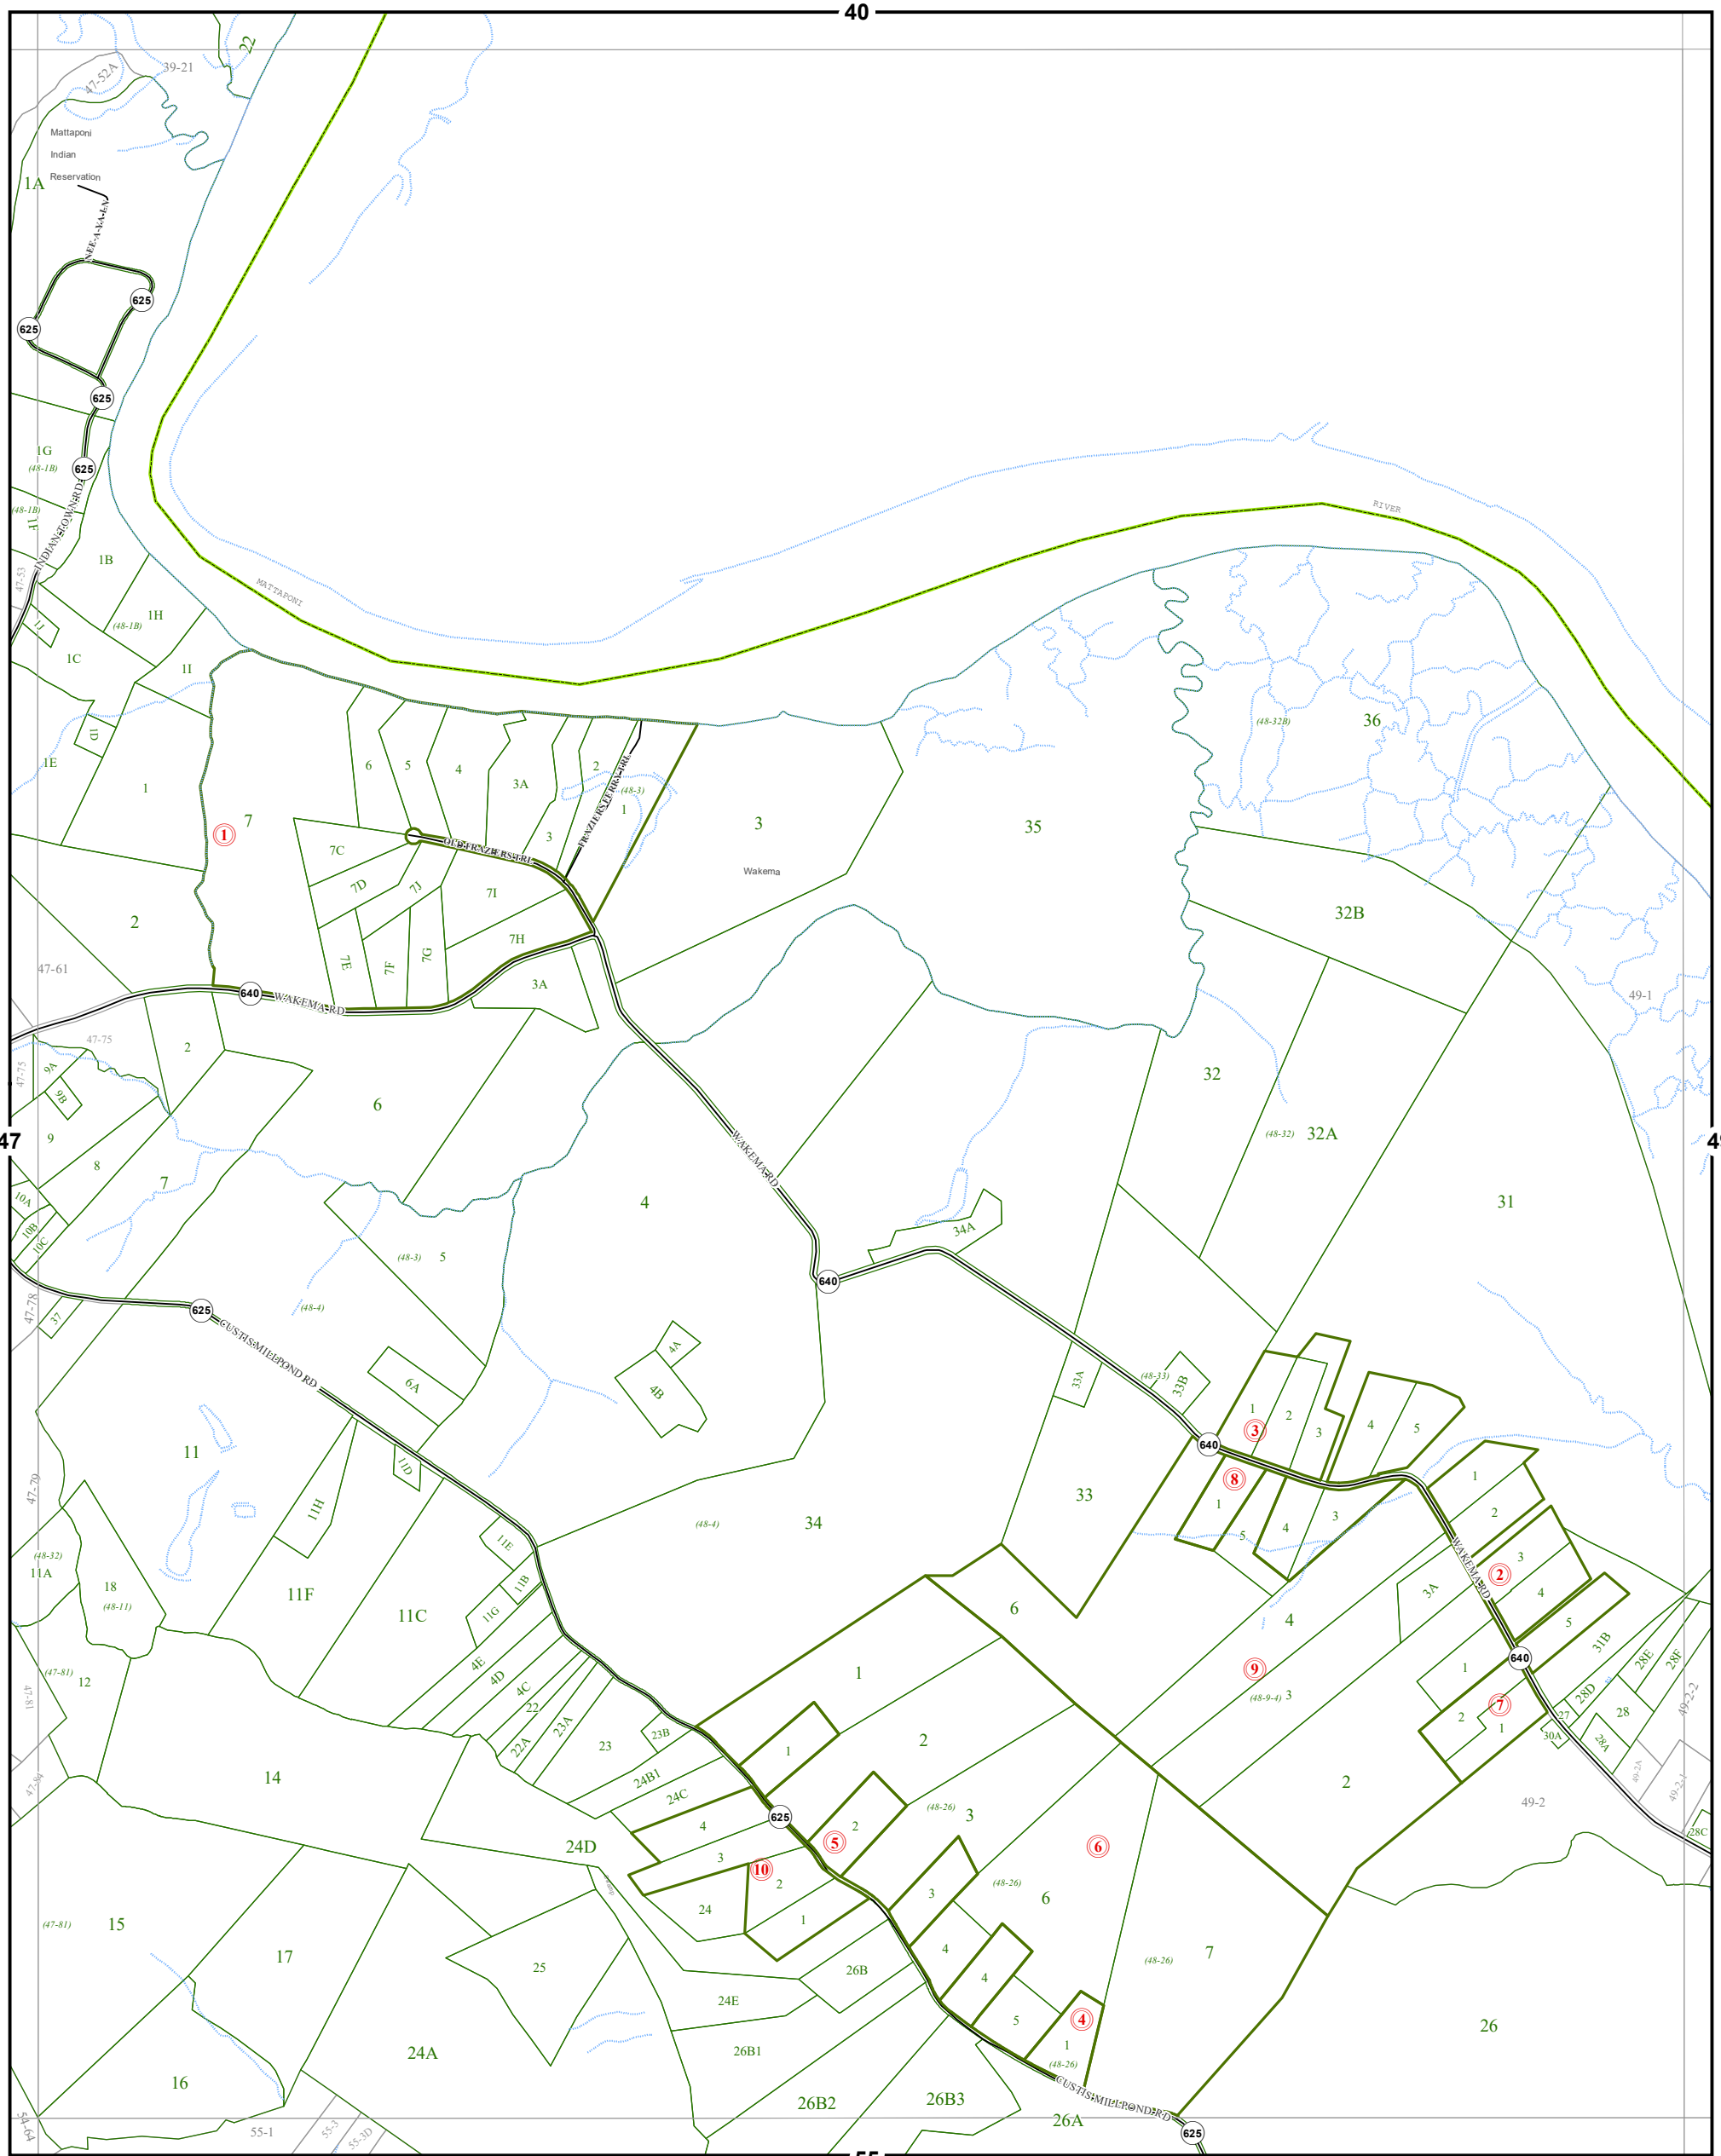

KING WILLIAM COUNTY

Last Updated February 2018

Map information is believed to be accurate, but accuracy is not guaranteed. Any errors or omissions should be reported to the Commissioner of Revenue's office. In no event will King William County be liable for any damages or other pecuniary loss that may arise from the use of this data.

WEST POINT DISTRICT

LEGEND

- County Boundary
- Routes
- Lots
- District Boundaries
- Streams
- Railroads
- Roads / Alleys
- Sections
- Blocks
- Water Bodies

SECTION 48