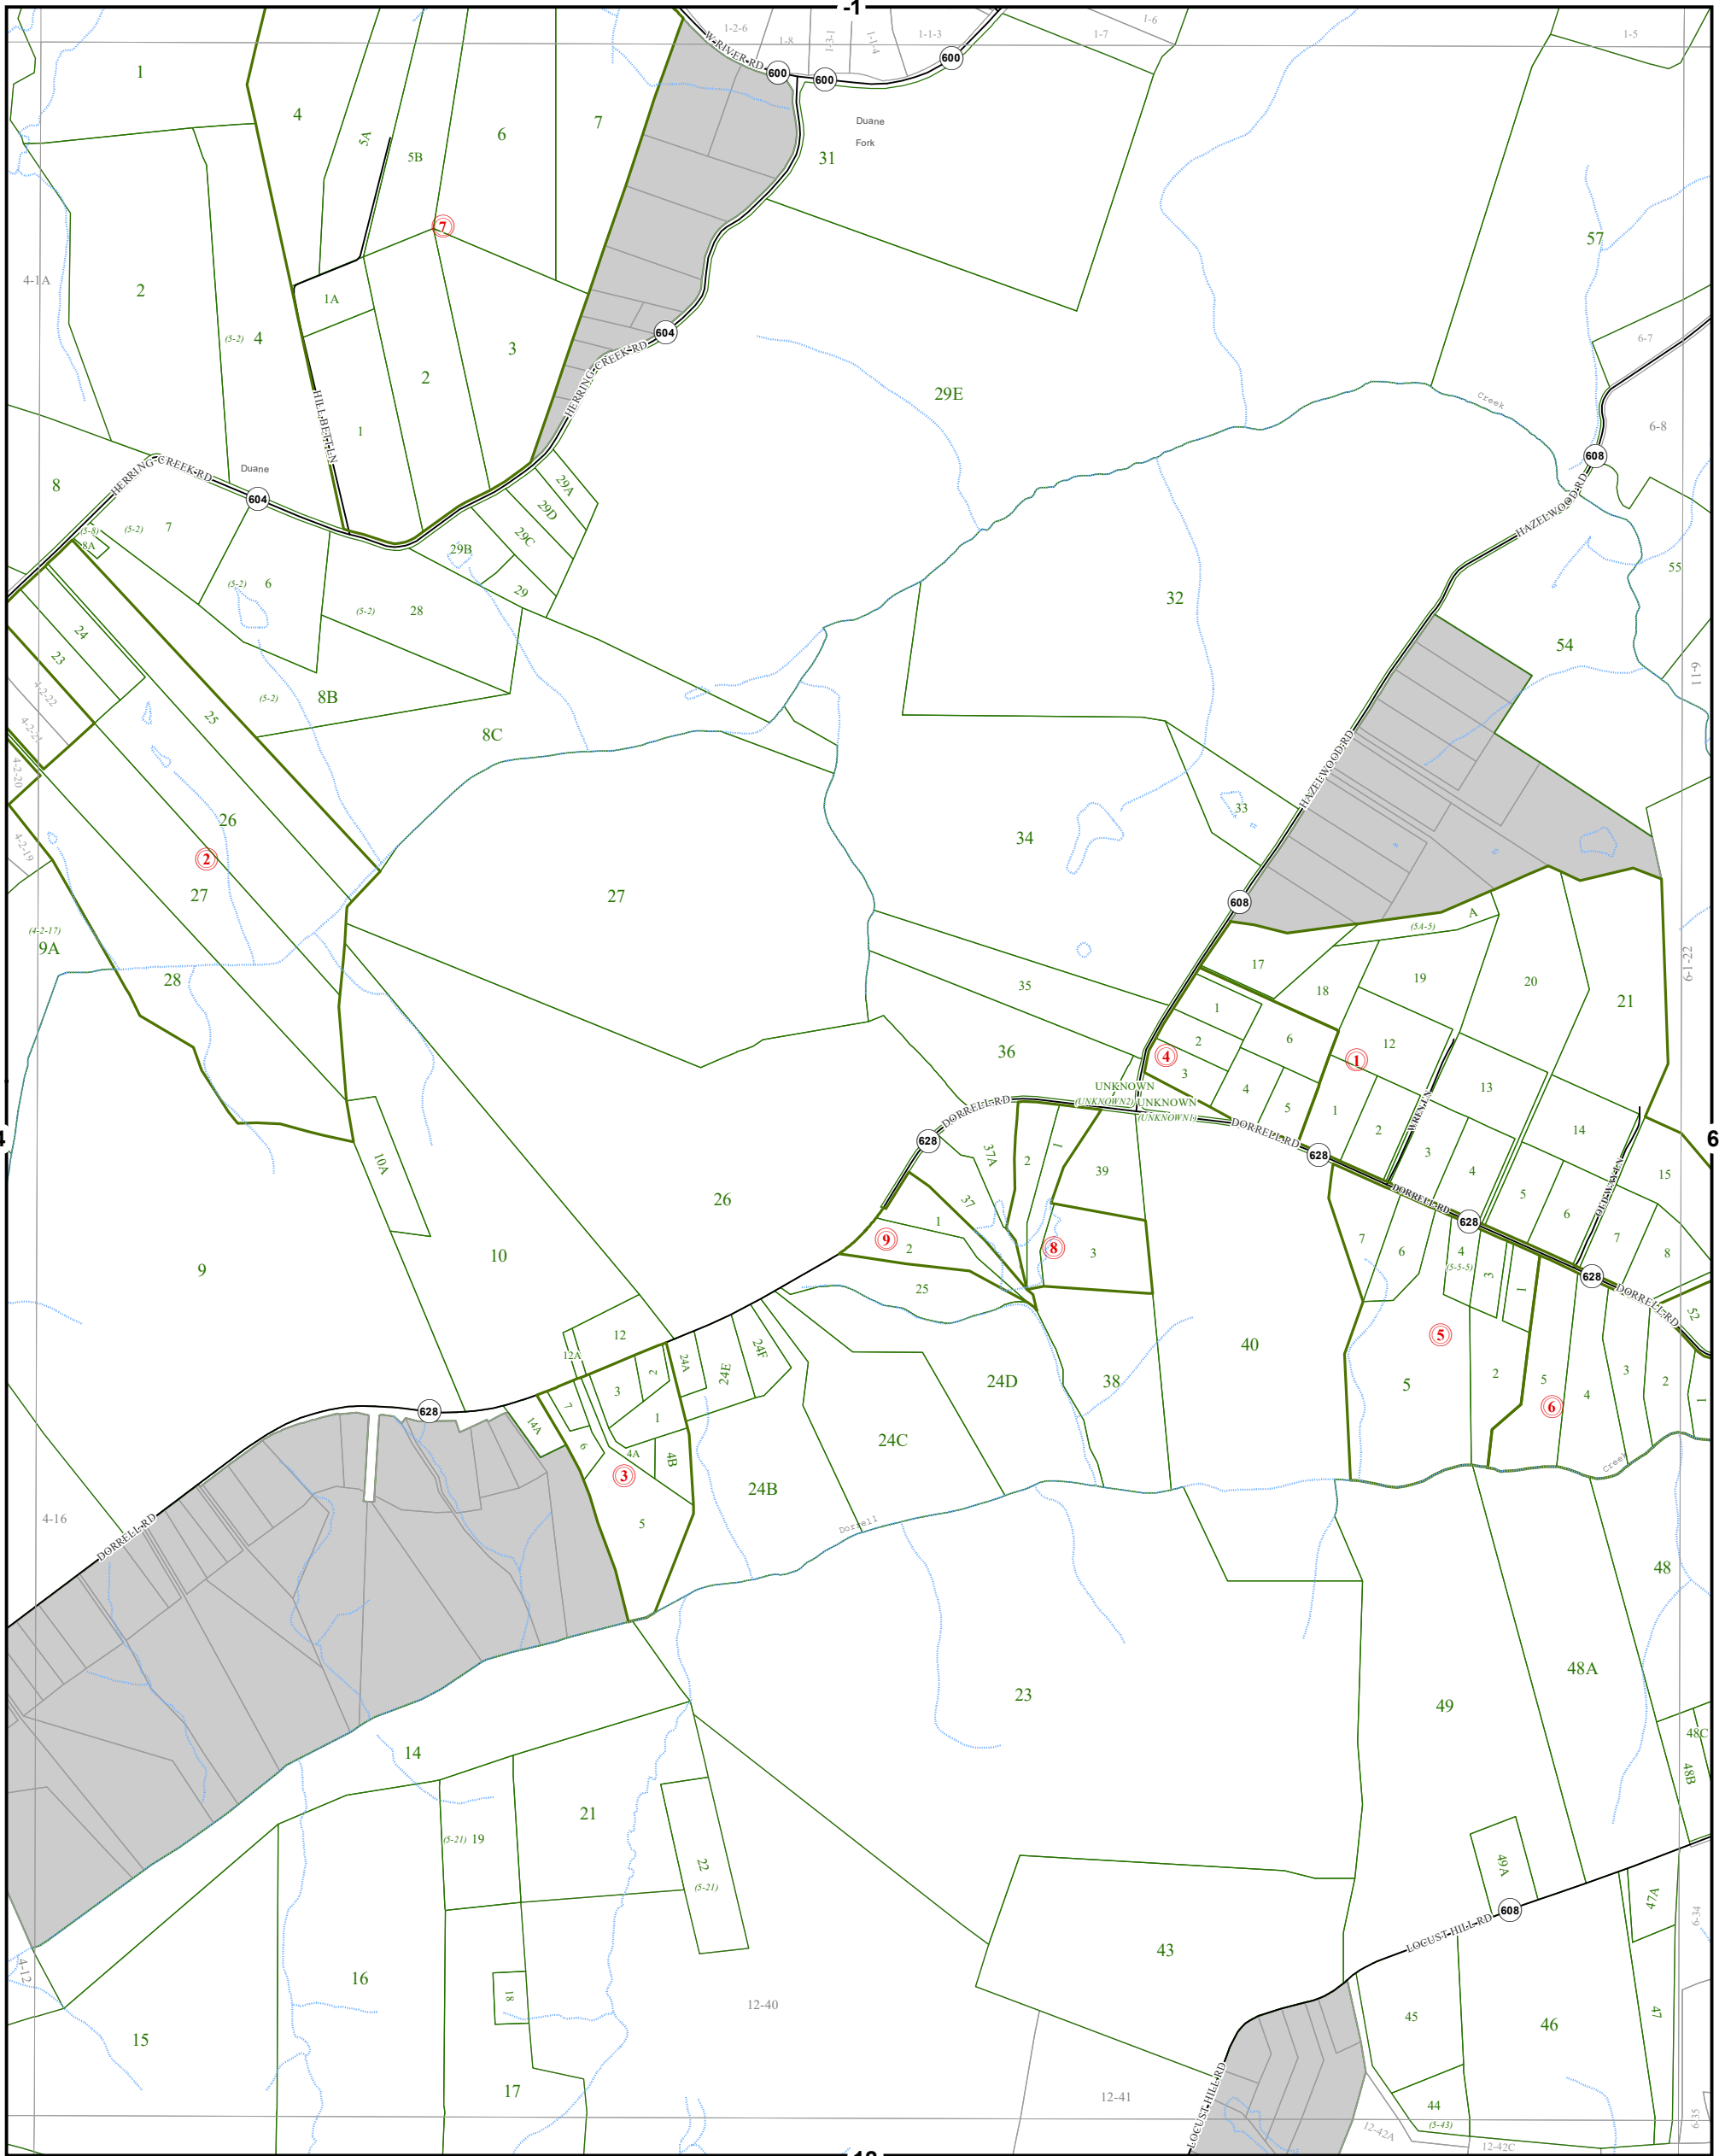

KING WILLIAM COUNTY

Last Updated July 2016

Map information is believed to be accurate, but accuracy is not guaranteed. Any errors or omissions should be reported to the Commissioner of Revenue's office. In no event will King William County be liable for any damages or other pecuniary loss that may arise from the use of this data.

MANGOHICK DISTRICT

SECTION 5

LEGEND

- County Boundary
- Routes
- 1 Lots
- District Boundaries
- Streams
- Railroads
- Roads / Alleys
- 1 Sections
- 1 Blocks
- Water Bodies