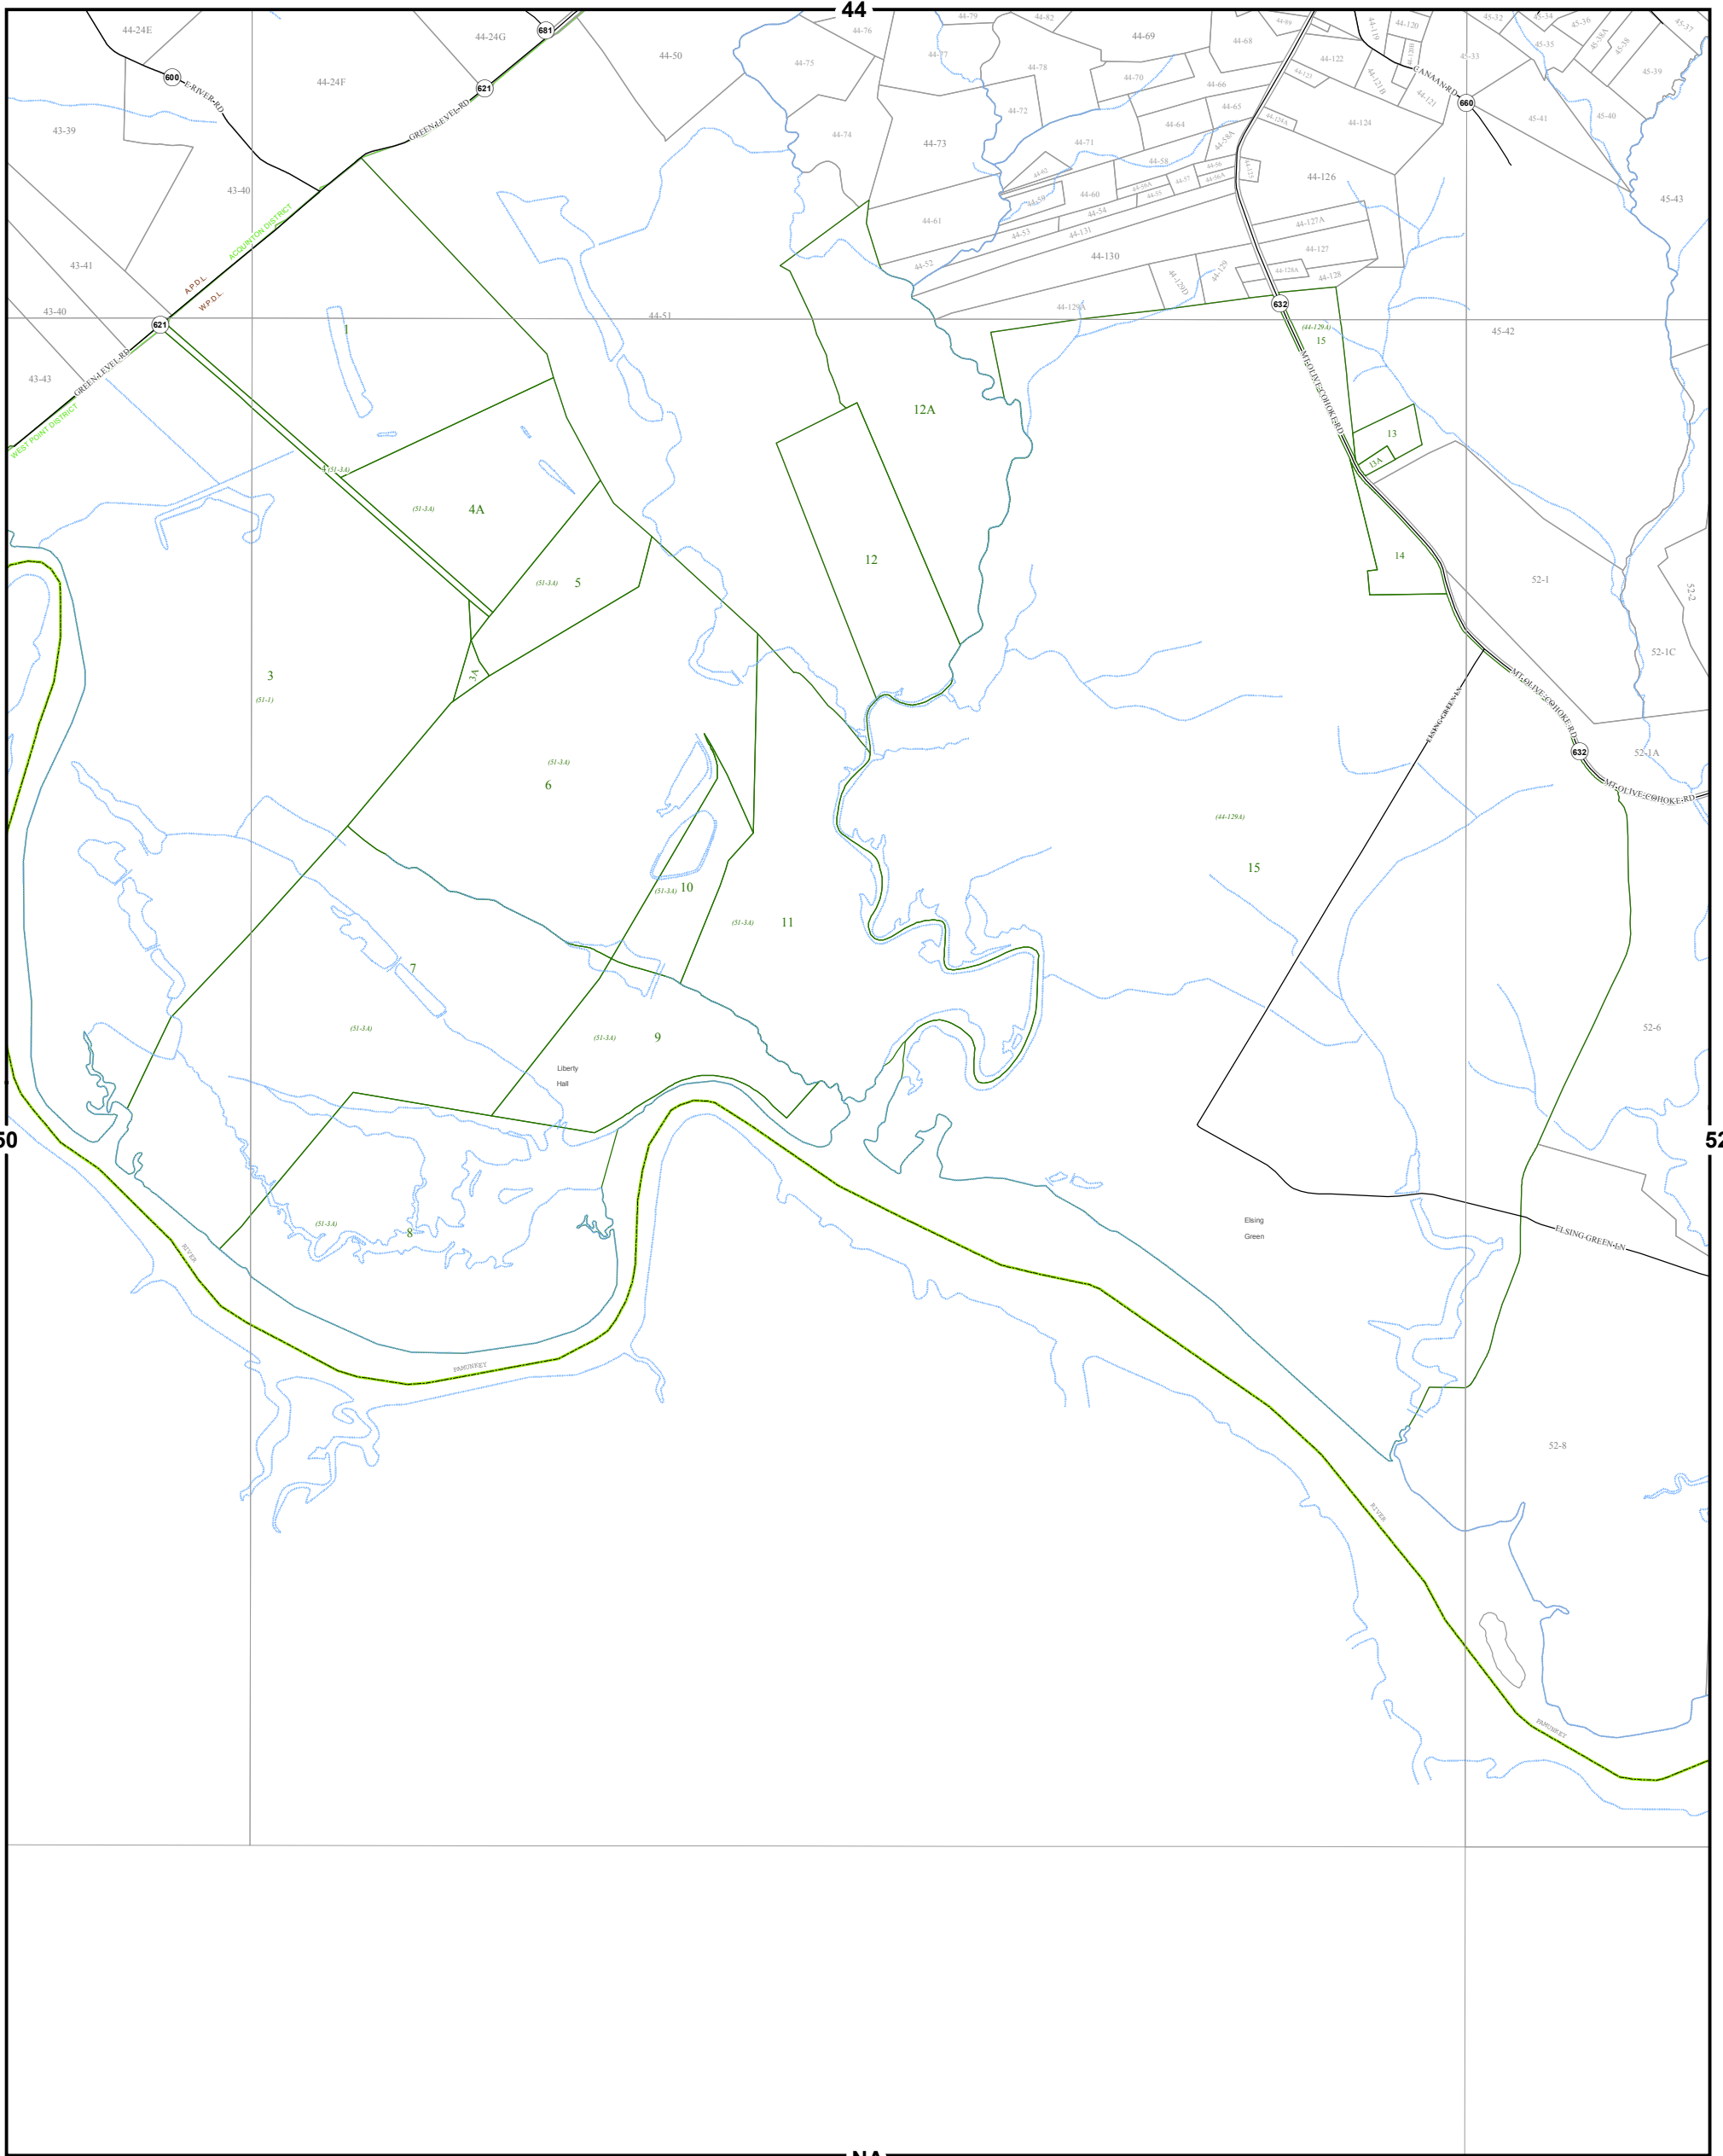

# KING WILLIAM COUNTY

Last Updated May 2015

Map information is believed to be accurate, but accuracy is not guaranteed. Any errors or omissions should be reported to the Commissioner of Revenue's office. In no event will King William County be liable for any damages or other pecuniary loss that may arise from the use of this data.

## WEST POINT DISTRICT

### LEGEND

- |                 |                |          |                     |              |
|-----------------|----------------|----------|---------------------|--------------|
| County Boundary | Routes         | Lots     | District Boundaries | Streams      |
| Railroads       | Roads / Alleys | Sections | Blocks              | Water Bodies |