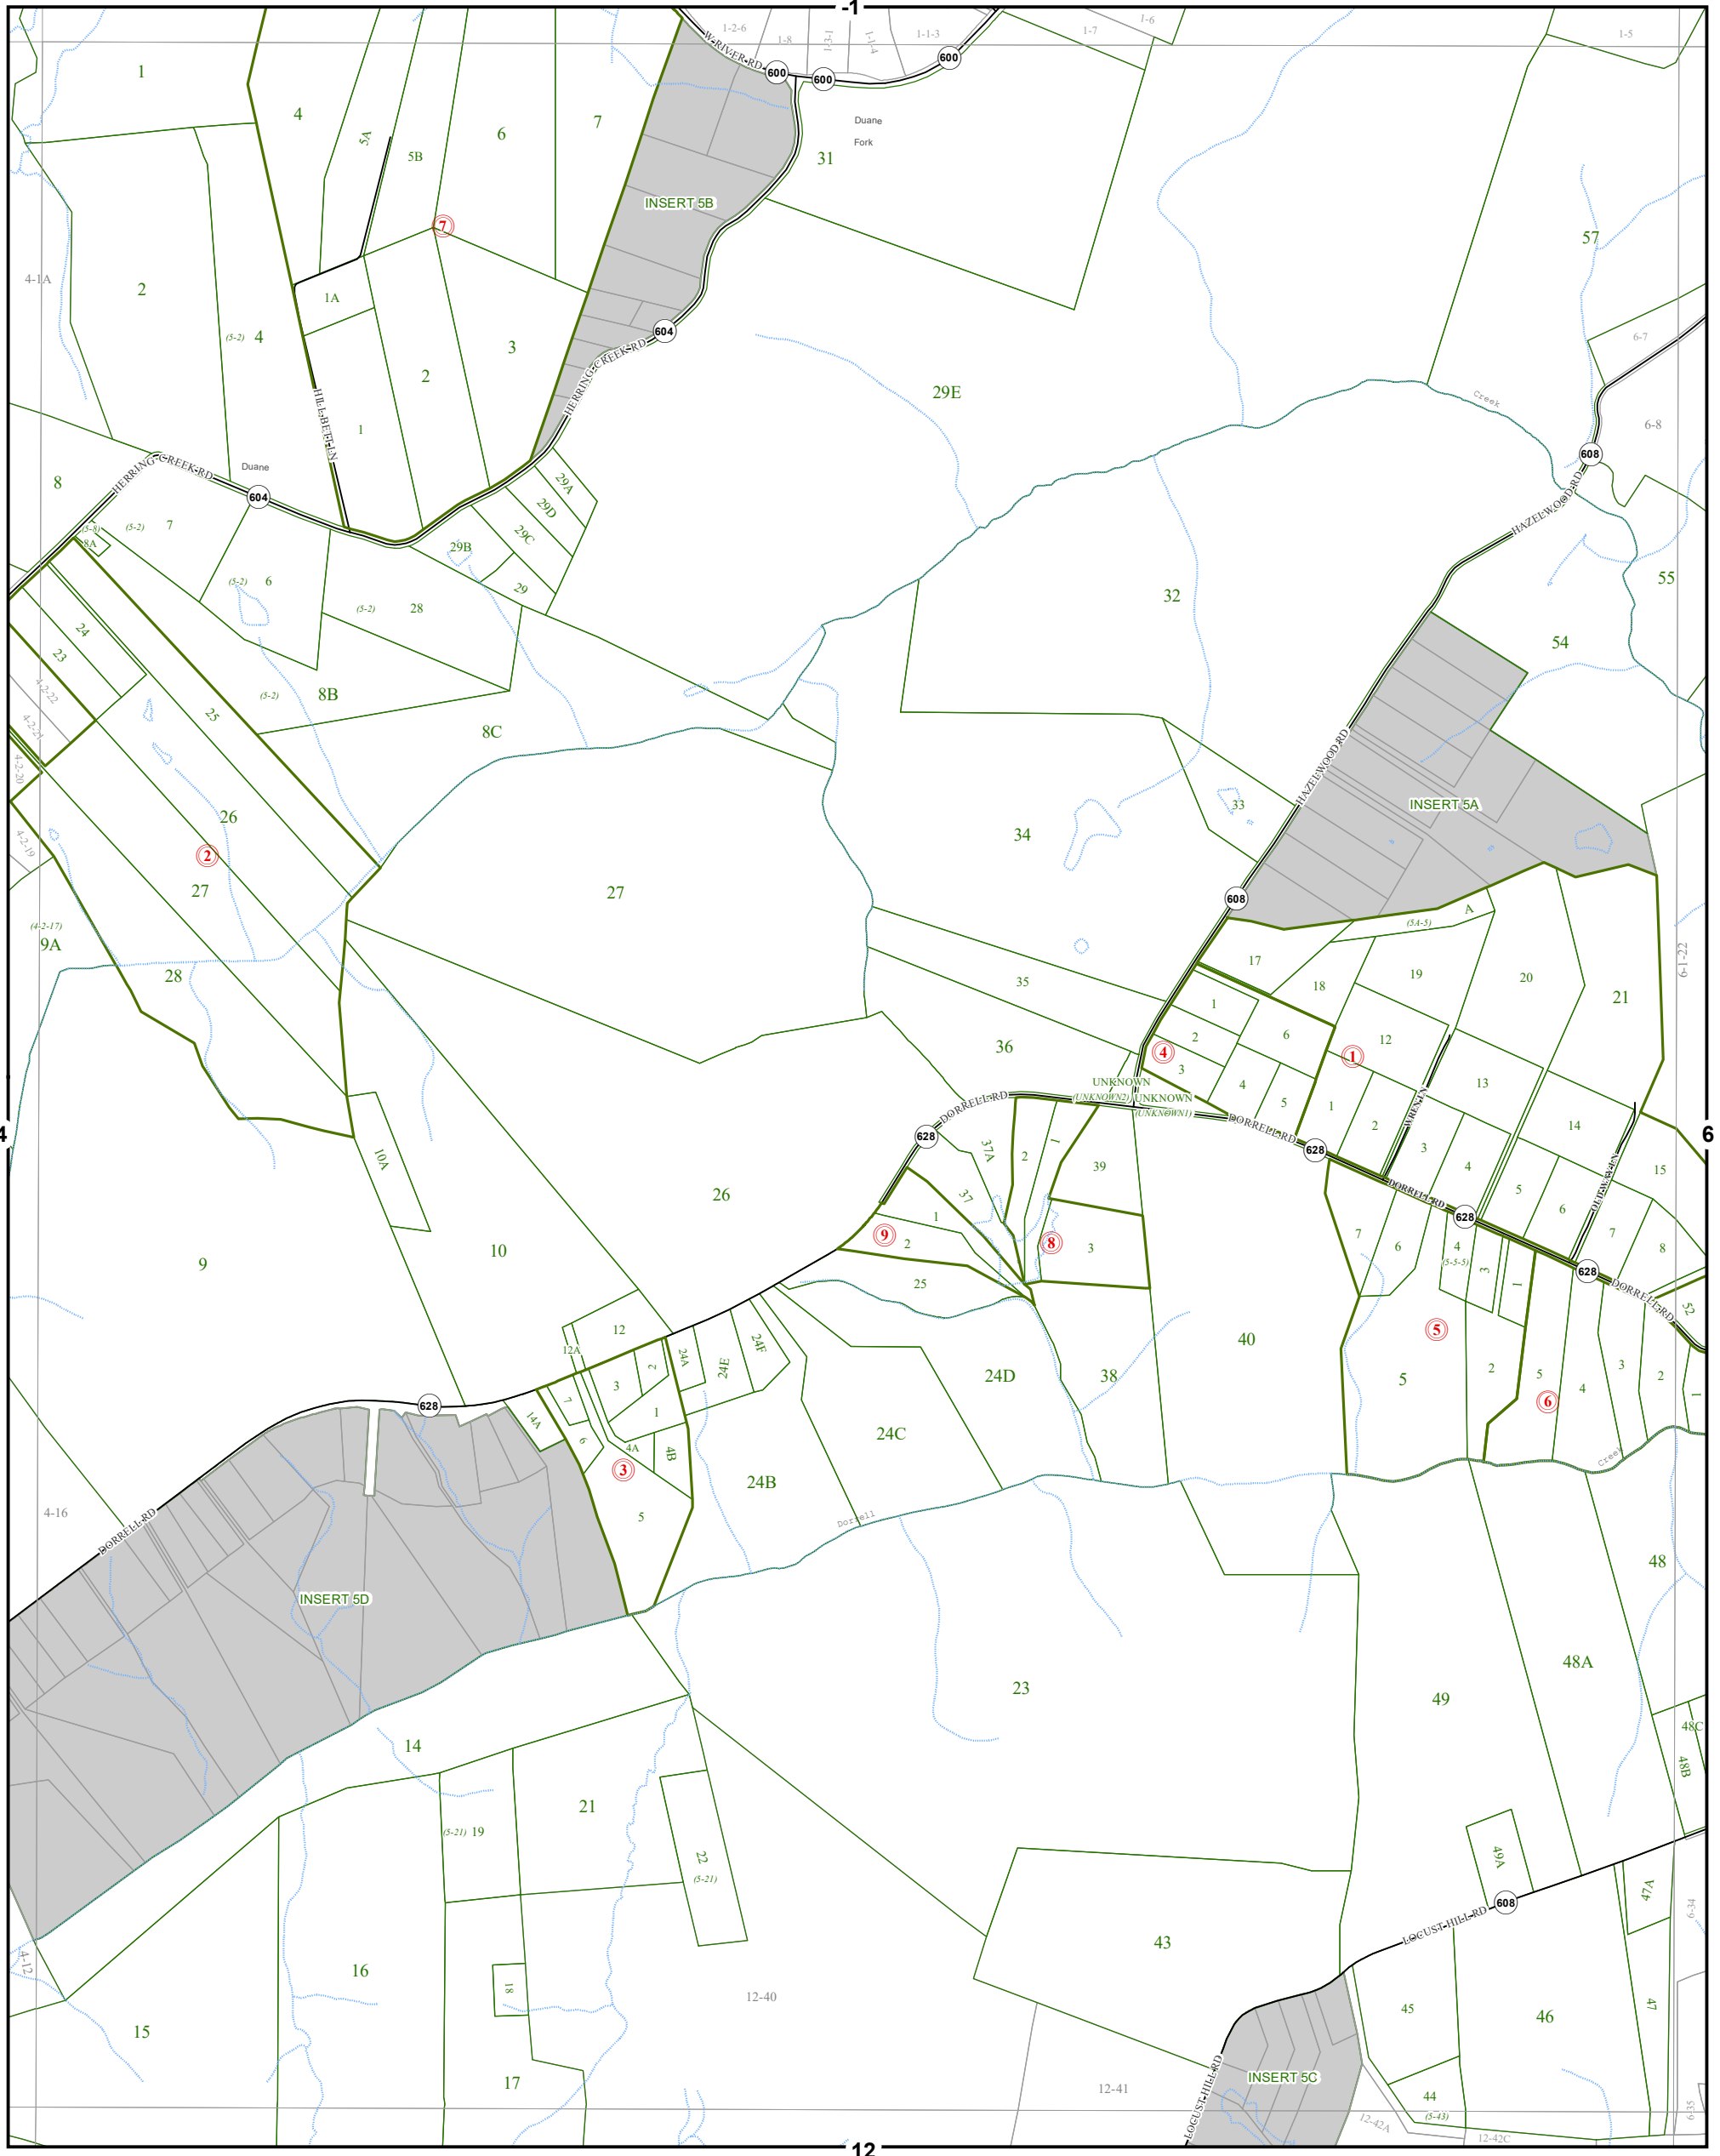

KING WILLIAM COUNTY

Last Updated February 2018

Map information is believed to be accurate, but accuracy is not guaranteed. Any errors or omissions should be reported to the Commissioner of Revenue's office. In no event will King William County be liable for any damages or other pecuniary loss that may arise from the use of this data.

MANGOHICK DISTRICT

SECTION 5

LEGEND

- County Boundary
- Routes
- 1 Lots
- District Boundaries
- Streams
- Railroads
- Roads / Alleys
- 1 Sections
- Blocks
- Water Bodies