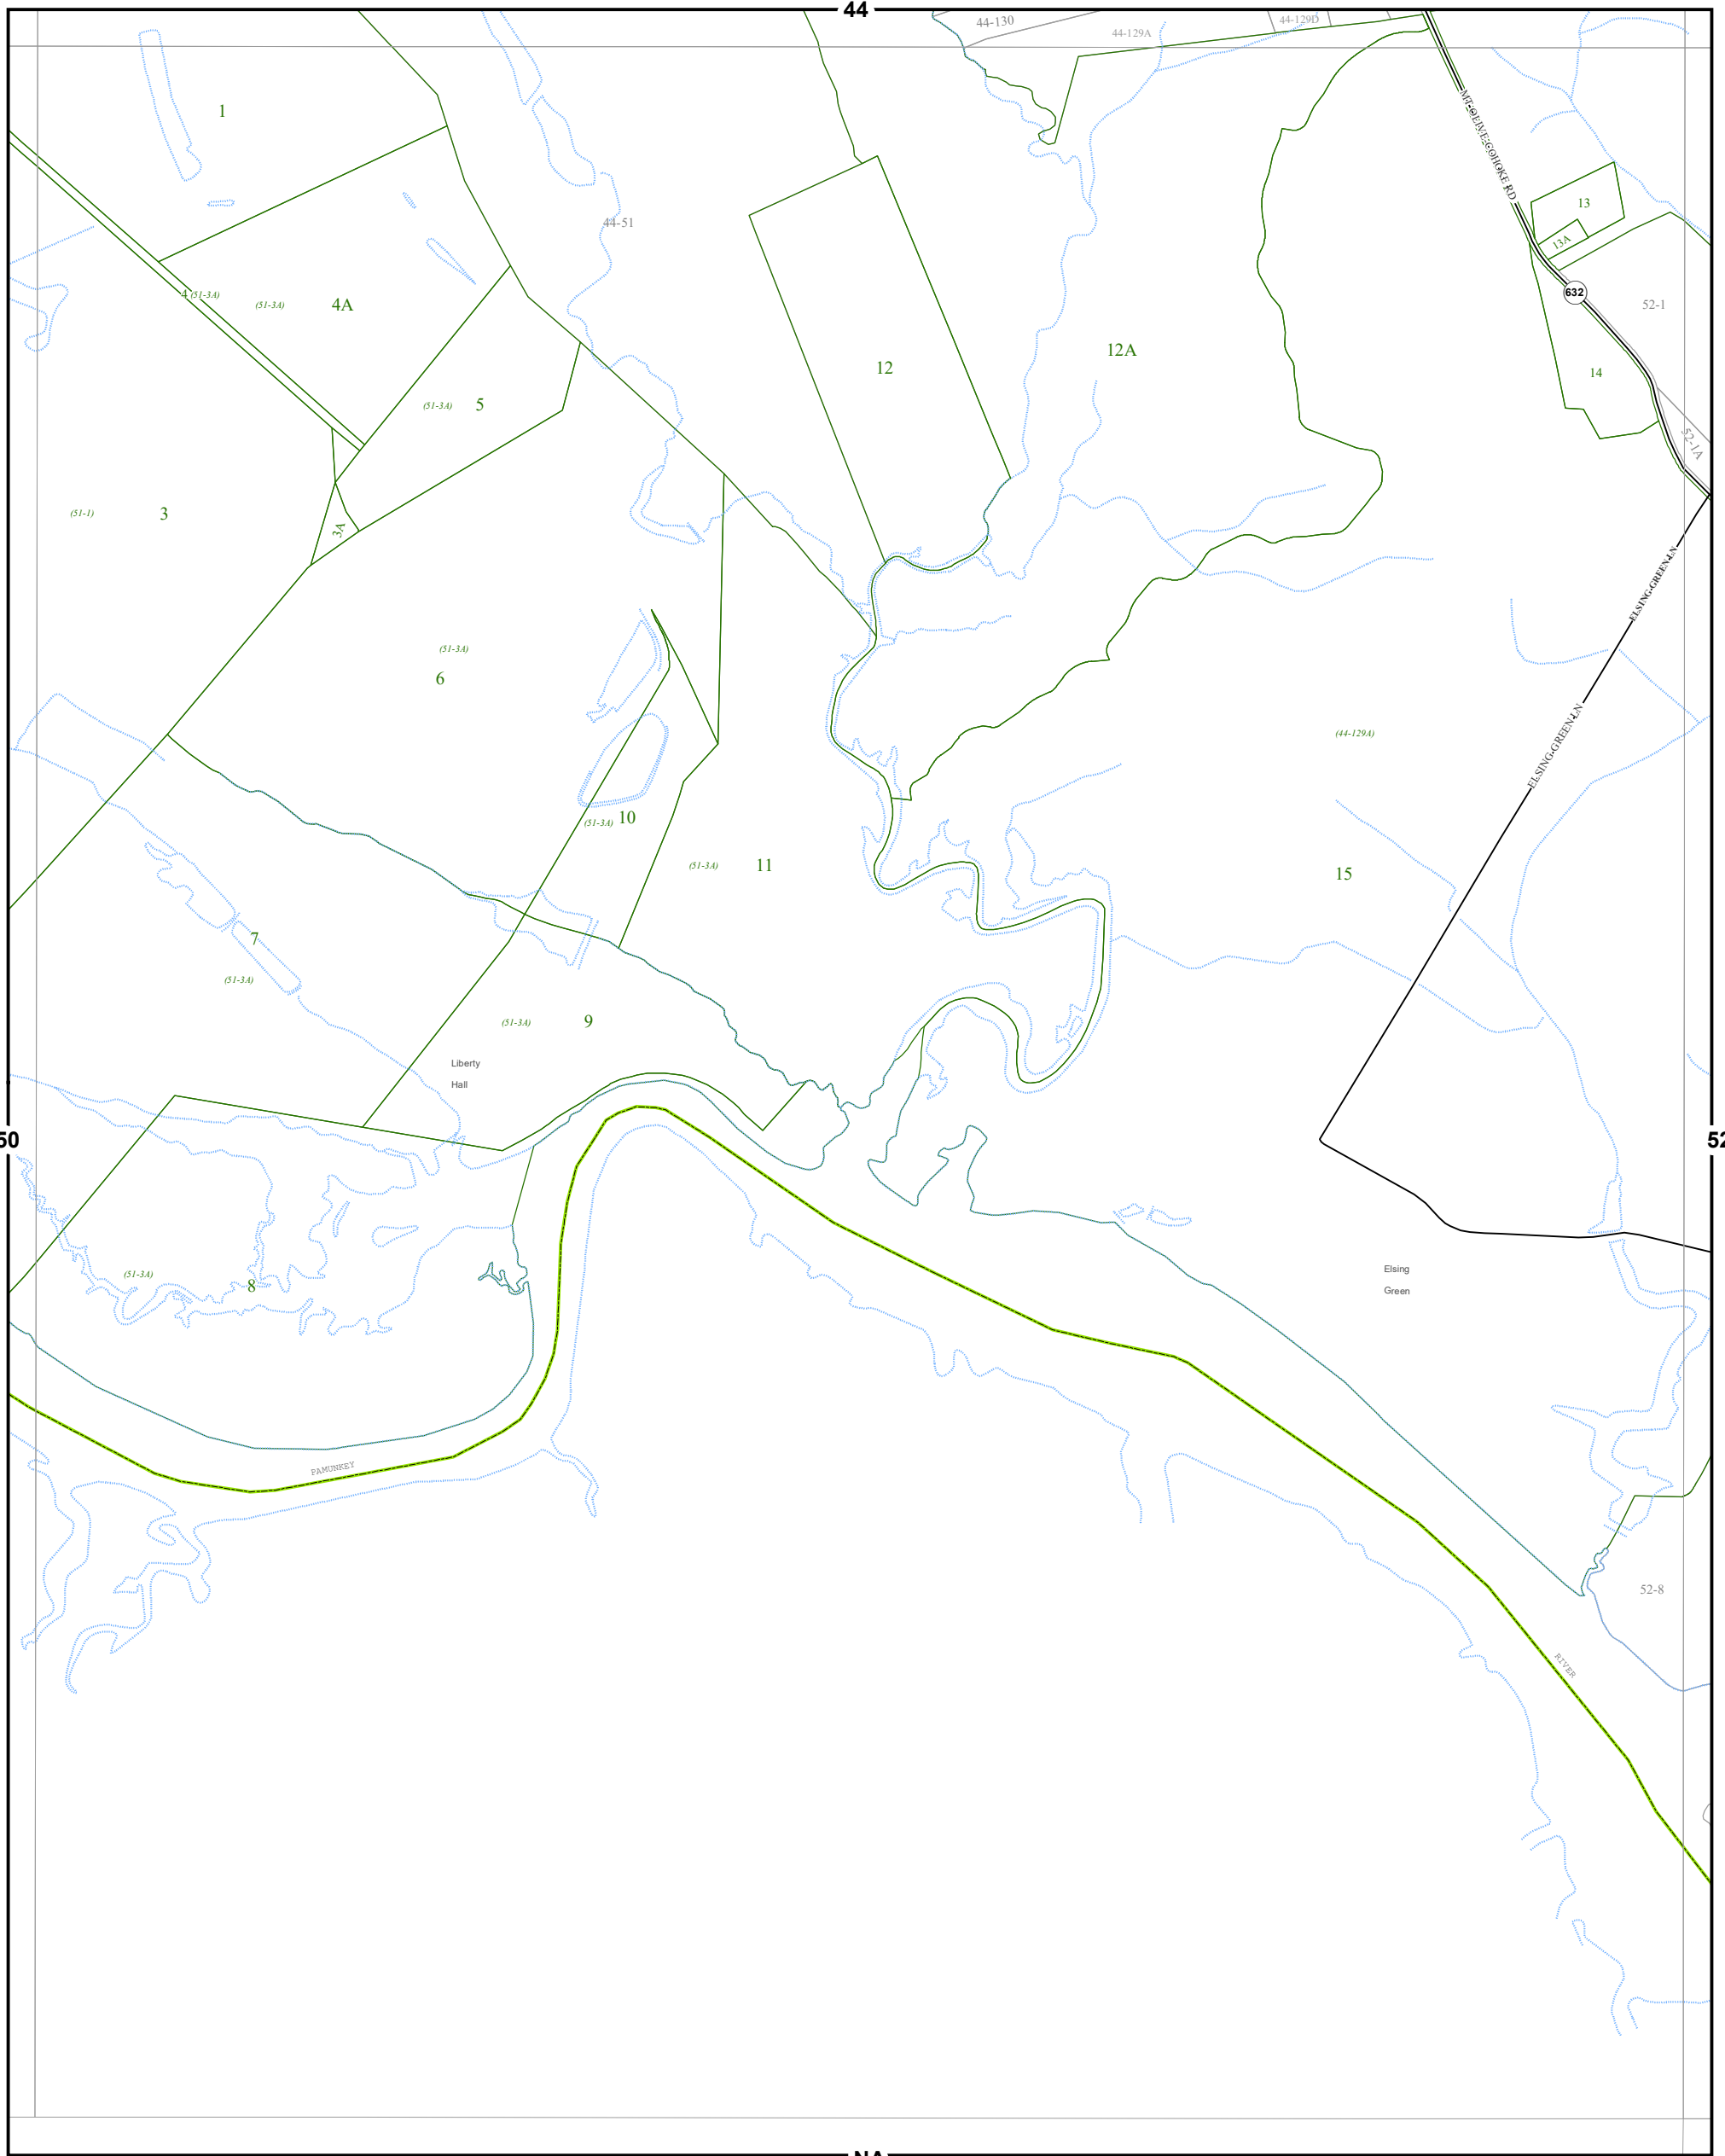

KING WILLIAM COUNTY

Last Updated February 2018

Map information is believed to be accurate, but accuracy is not guaranteed. Any errors or omissions should be reported to the Commissioner of Revenue's office. In no event will King William County be liable for any damages or other pecuniary loss that may arise from the use of this data.

WEST POINT DISTRICT

LEGEND

- County Boundary
- Routes
- 1 Lots
- District Boundaries
- Streams
- Railroads
- Roads / Alleys
- 1 Sections
- Blocks
- Water Bodies

SECTION 51