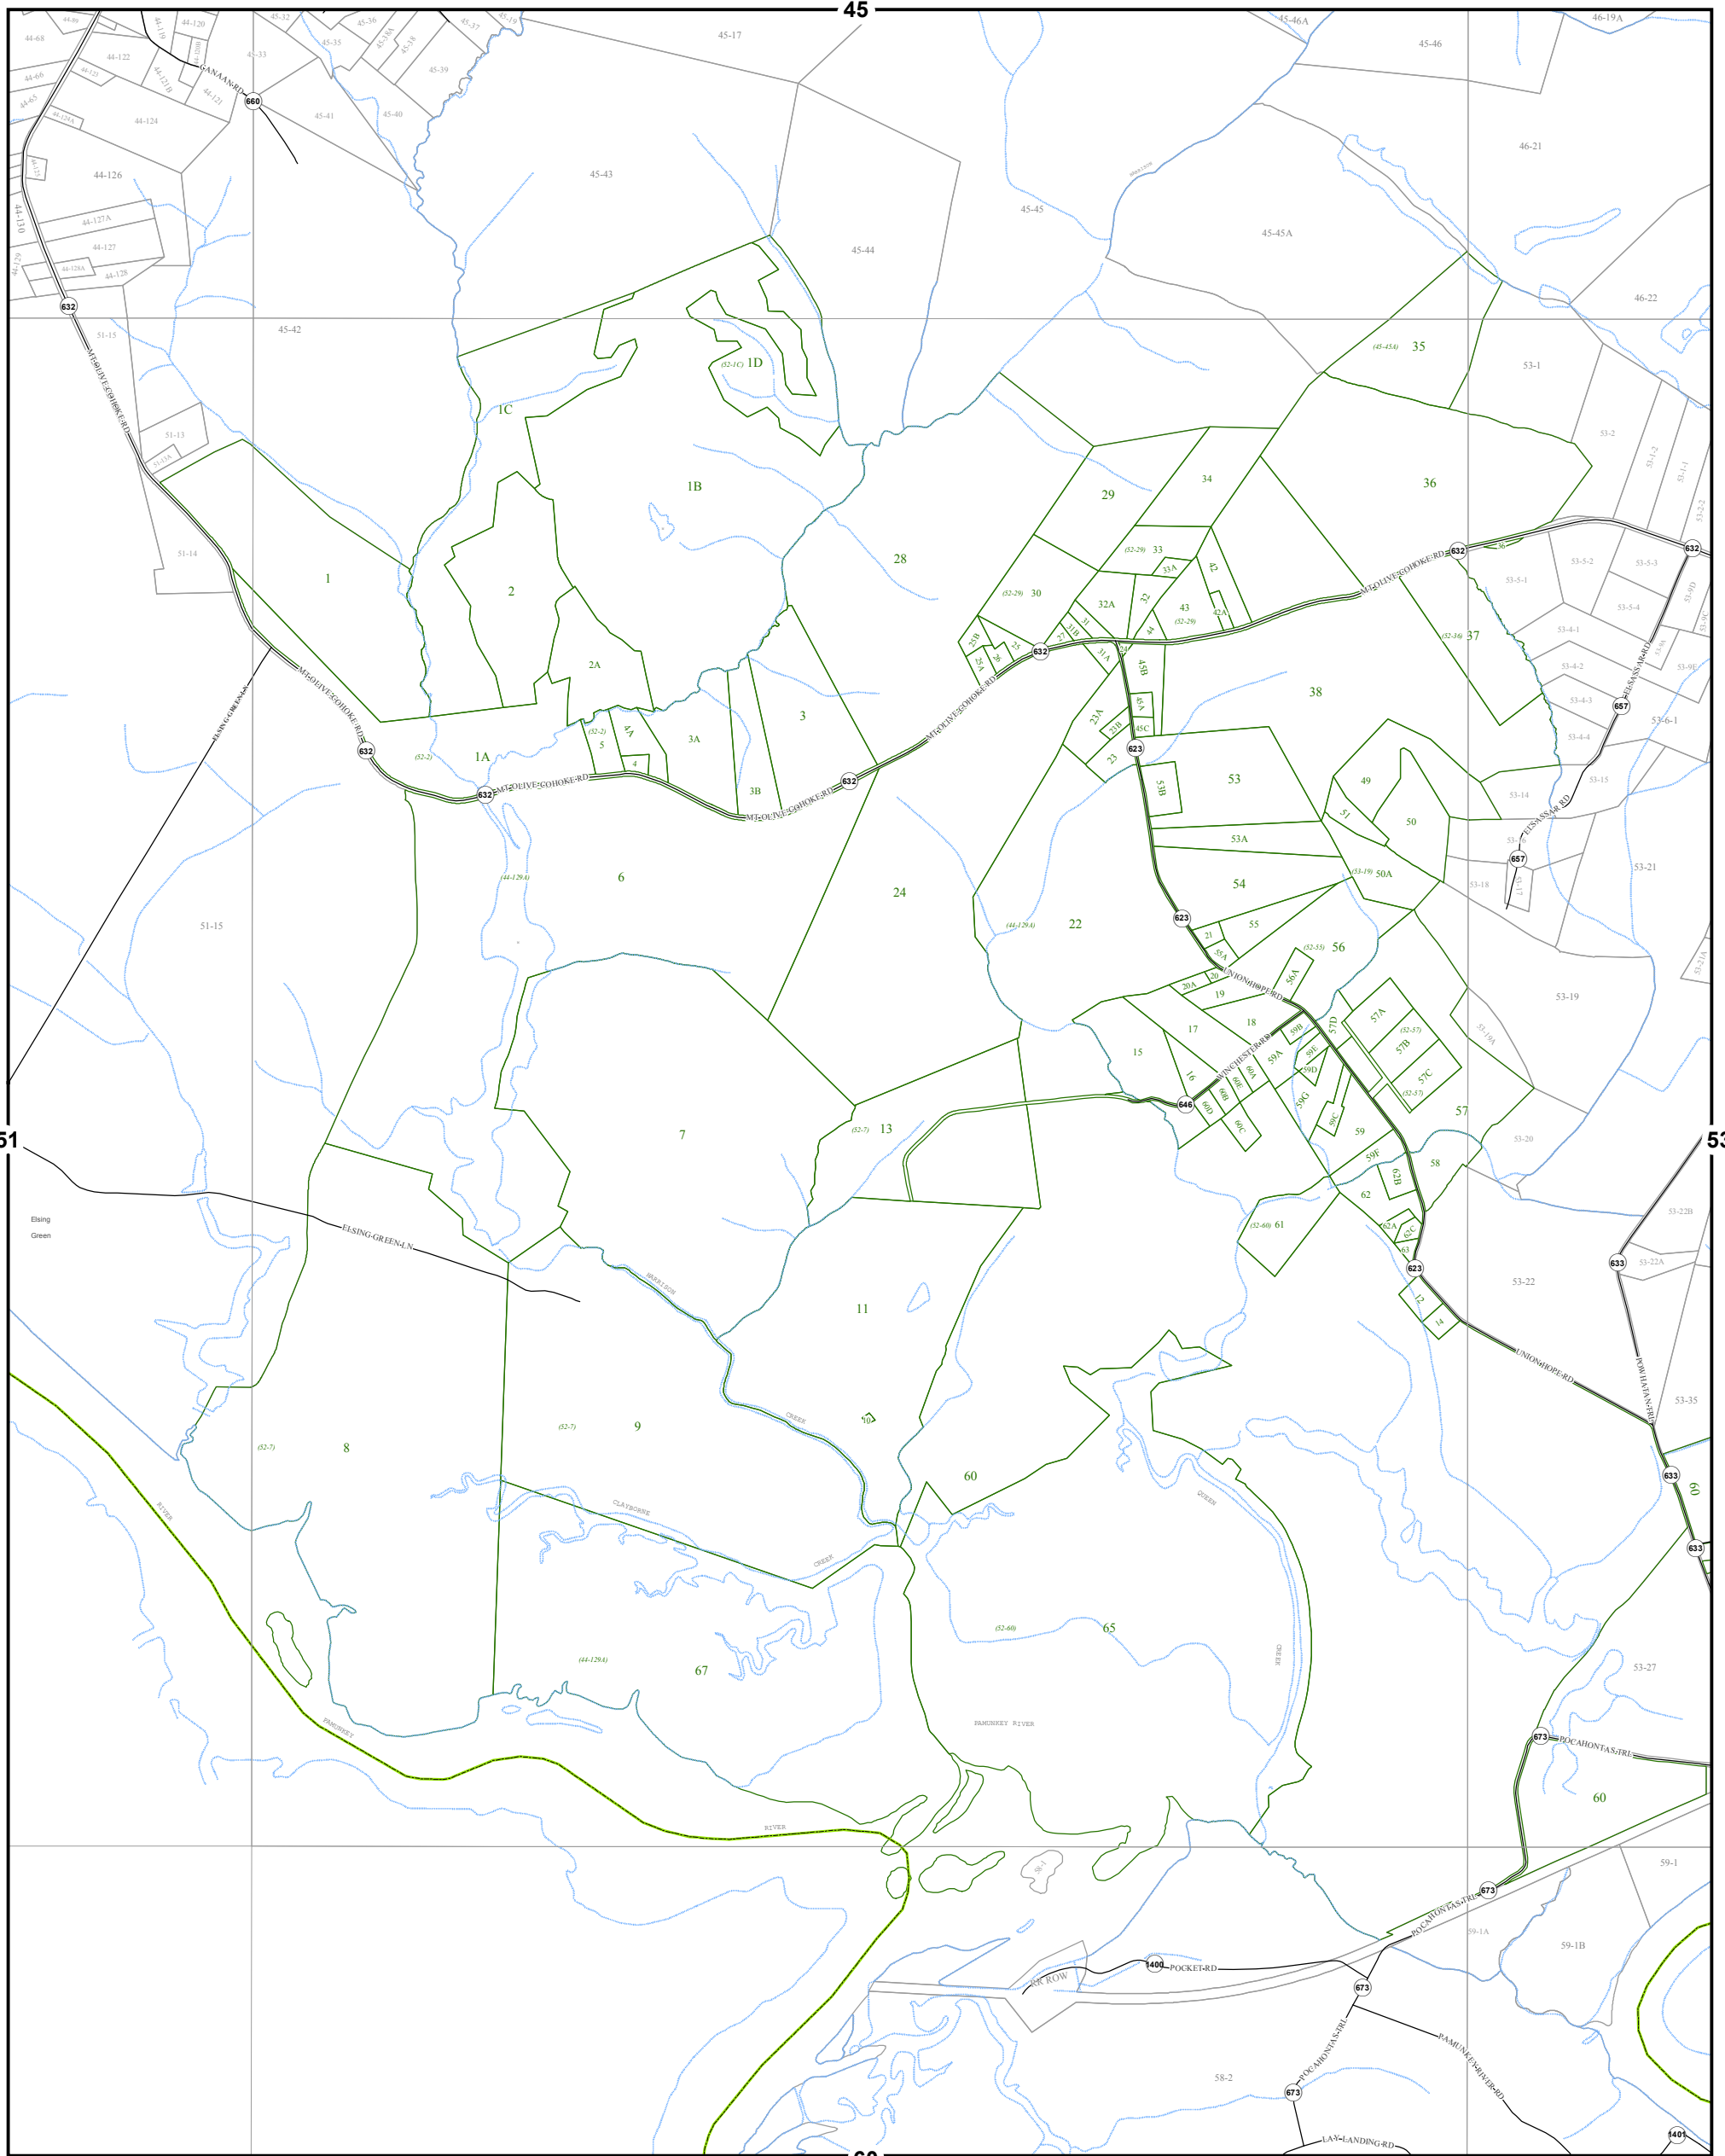

KING WILLIAM COUNTY

Last Updated September 2015

Map information is believed to be accurate, but accuracy is not guaranteed. Any errors or omissions should be reported to the Commissioner of Revenue's office. In no event will King William County be liable for any damages or other pecuniary loss that may arise from the use of this data.

WEST POINT DISTRICT

SECTION 52

LEGEND

- County Boundary
- Routes
- Lots
- District Boundaries
- Streams
- Railroads
- Roads / Alleys
- Sections
- Blocks
- Water Bodies