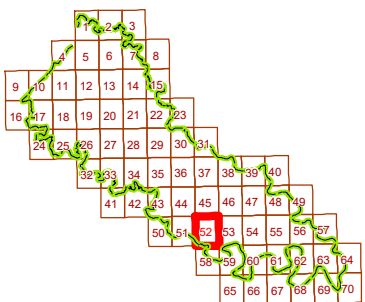

KING WILLIAM COUNTY

Last Updated May 2017

Map information is believed to be accurate, but accuracy is not guaranteed. Any errors or omissions should be reported to the Commissioner of Revenue's office. In no event will King William County be liable for any damages or other pecuniary loss that may arise from the use of this data.

WEST POINT DISTRICT

LEGEND

- County Boundary
- Routes
- Lots
- District Boundaries
- Streams
- Railroads
- Roads / Alleys
- Sections
- Blocks
- Water Bodies

SECTION 52