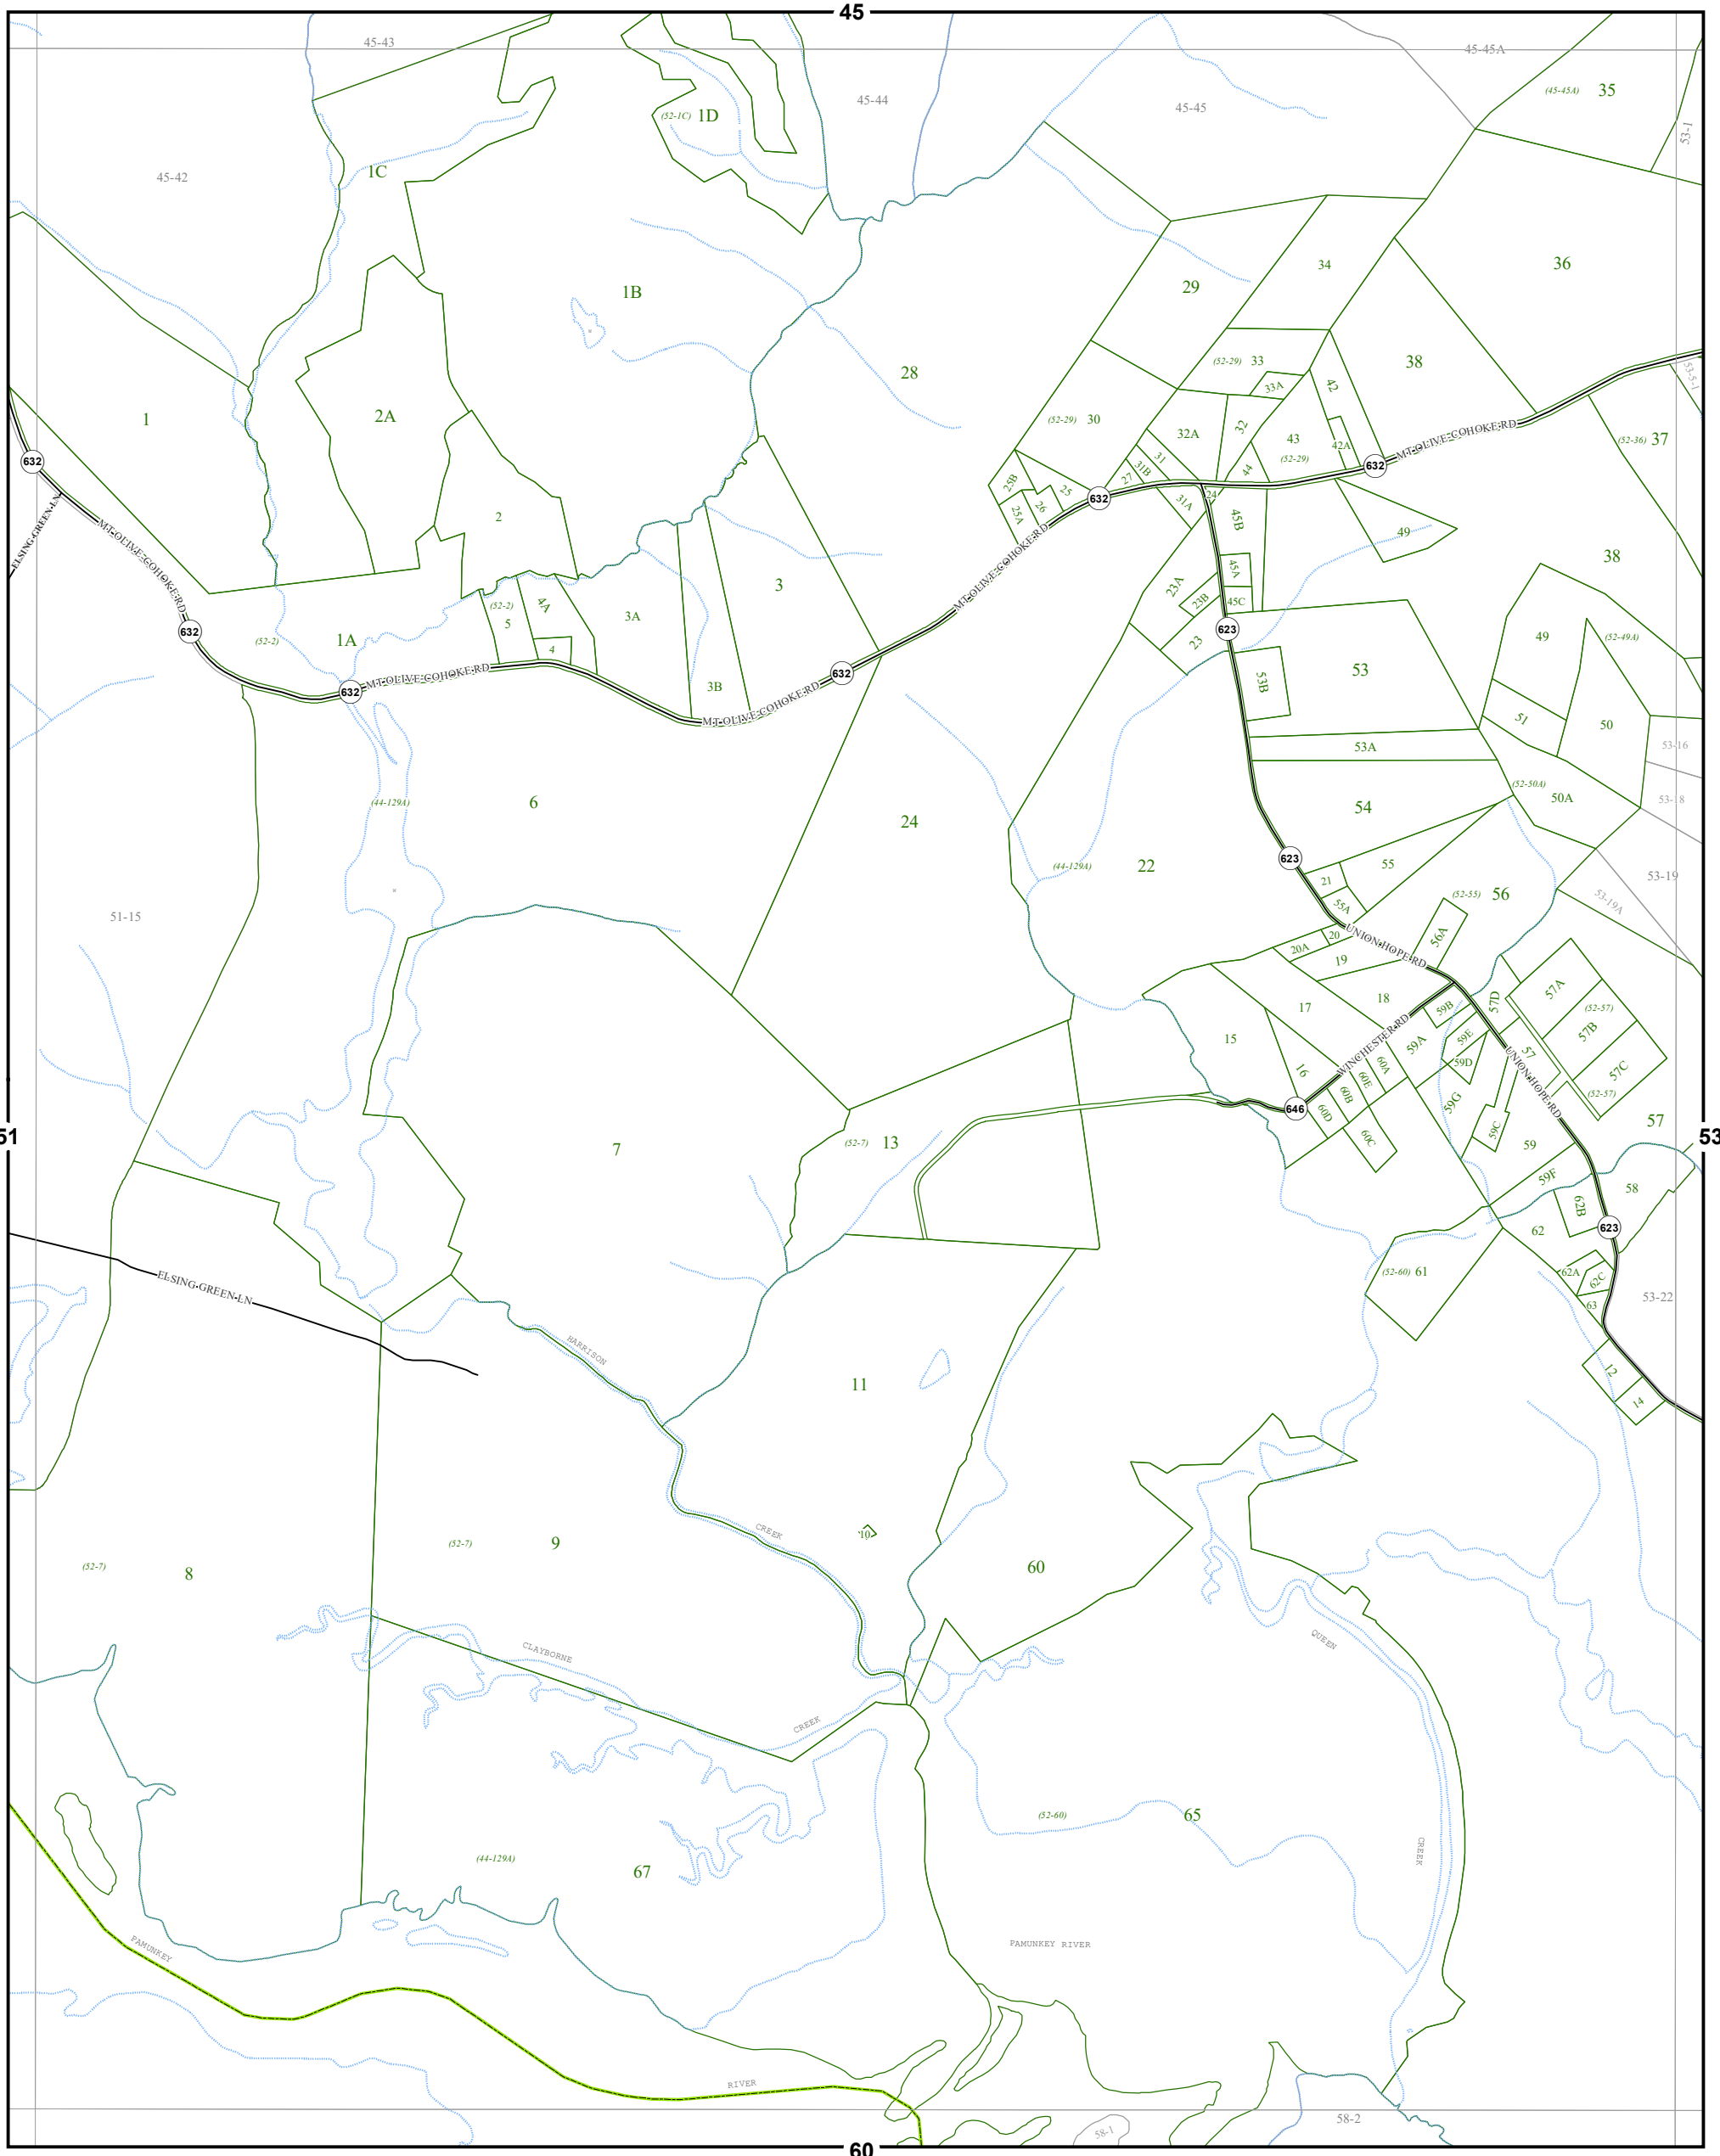

KING WILLIAM COUNTY

Last Updated May 2017

Map information is believed to be accurate, but accuracy is not guaranteed. Any errors or omissions should be reported to the Commissioner of Revenue's office. In no event will King William County be liable for any damages or other pecuniary loss that may arise from the use of this data.

WEST POINT DISTRICT

LEGEND

- County Boundary
- Routes
- Lots
- District Boundaries
- Streams
- Railroads
- Roads / Alleys
- Sections
- Blocks
- Water Bodies

SECTION 52