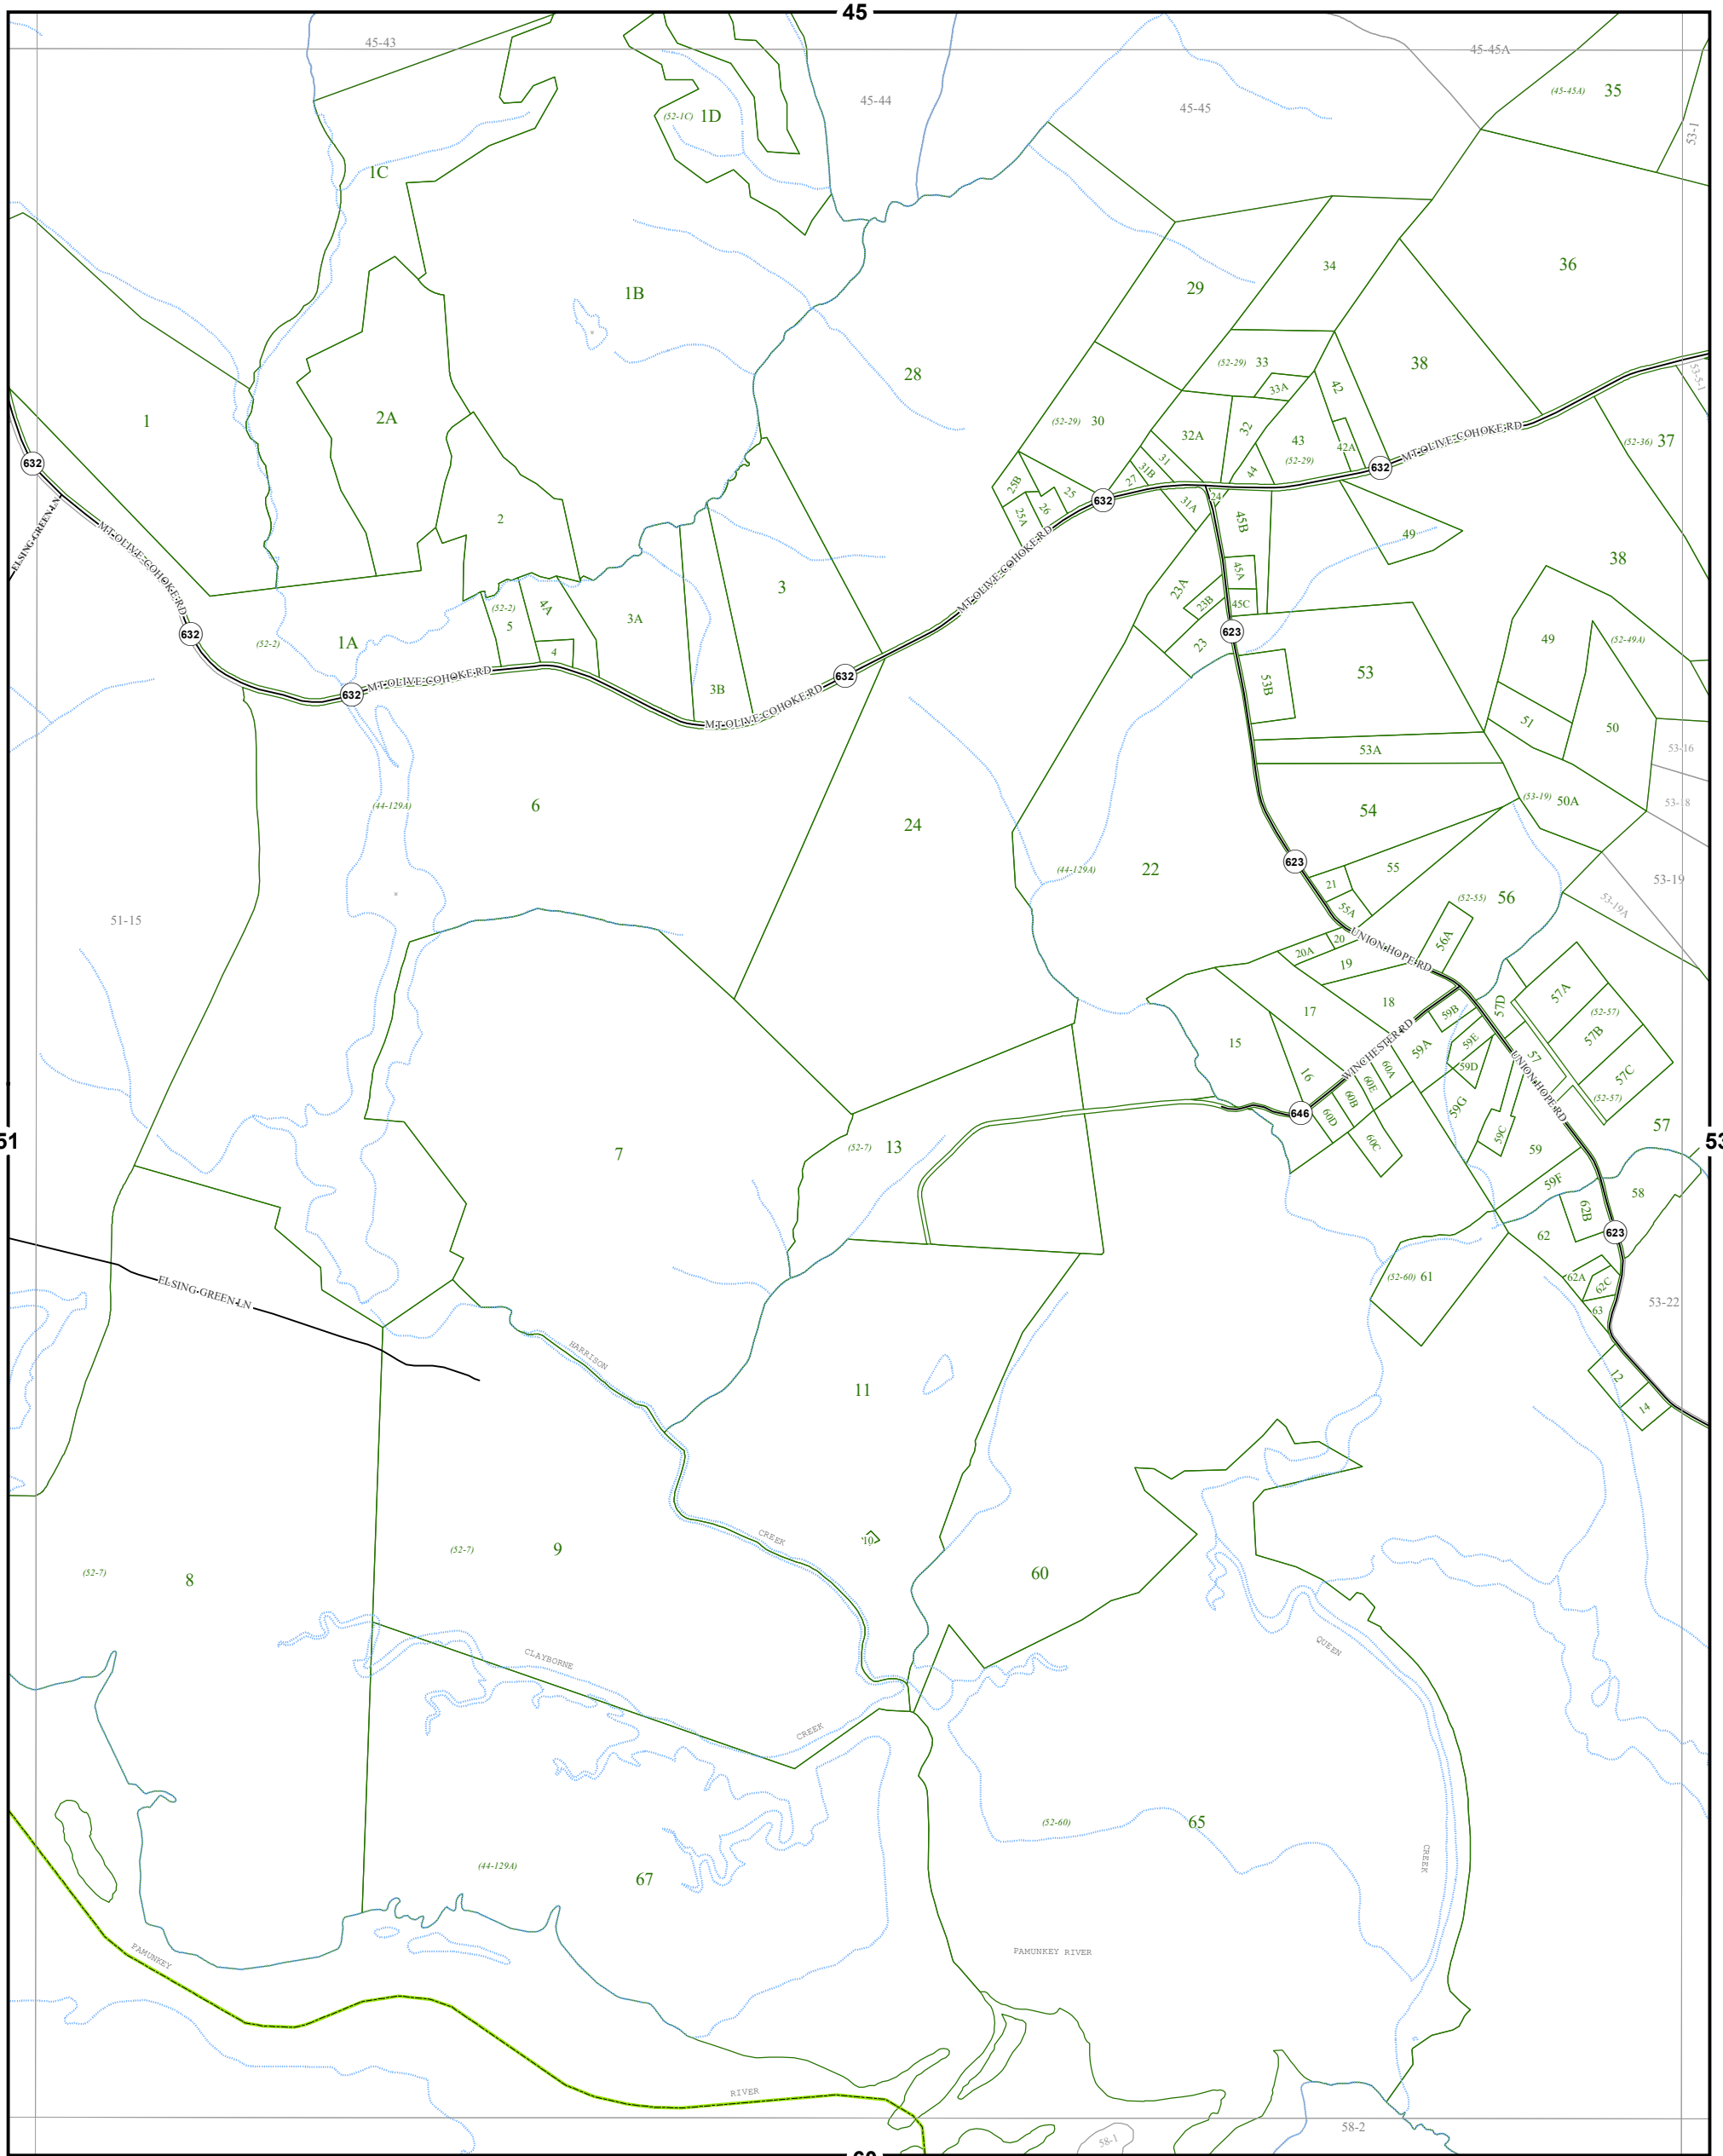

KING WILLIAM COUNTY

Last Updated February 2018

Map information is believed to be accurate, but accuracy is not guaranteed. Any errors or omissions should be reported to the Commissioner of Revenue's office. In no event will King William County be liable for any damages or other pecuniary loss that may arise from the use of this data.

WEST POINT DISTRICT

LEGEND

- County Boundary
- Routes
- 1 Lots
- District Boundaries
- Streams
- Railroads
- Roads / Alleys
- 1 Sections
- Blocks
- Water Bodies

SECTION 52