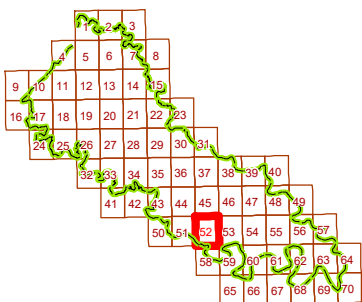

KING WILLIAM COUNTY

Last Updated February 2018

Map information is believed to be accurate, but accuracy is not guaranteed. Any errors or omissions should be reported to the Commissioner of Revenue's office. In no event will King William County be liable for any damages or other pecuniary loss that may arise from the use of this data.

WEST POINT DISTRICT

LEGEND

- County Boundary
- Routes
- 1 Lots
- District Boundaries
- Streams
- Railroads
- Roads / Alleys
- 1 Sections
- Blocks
- Water Bodies

SECTION 52