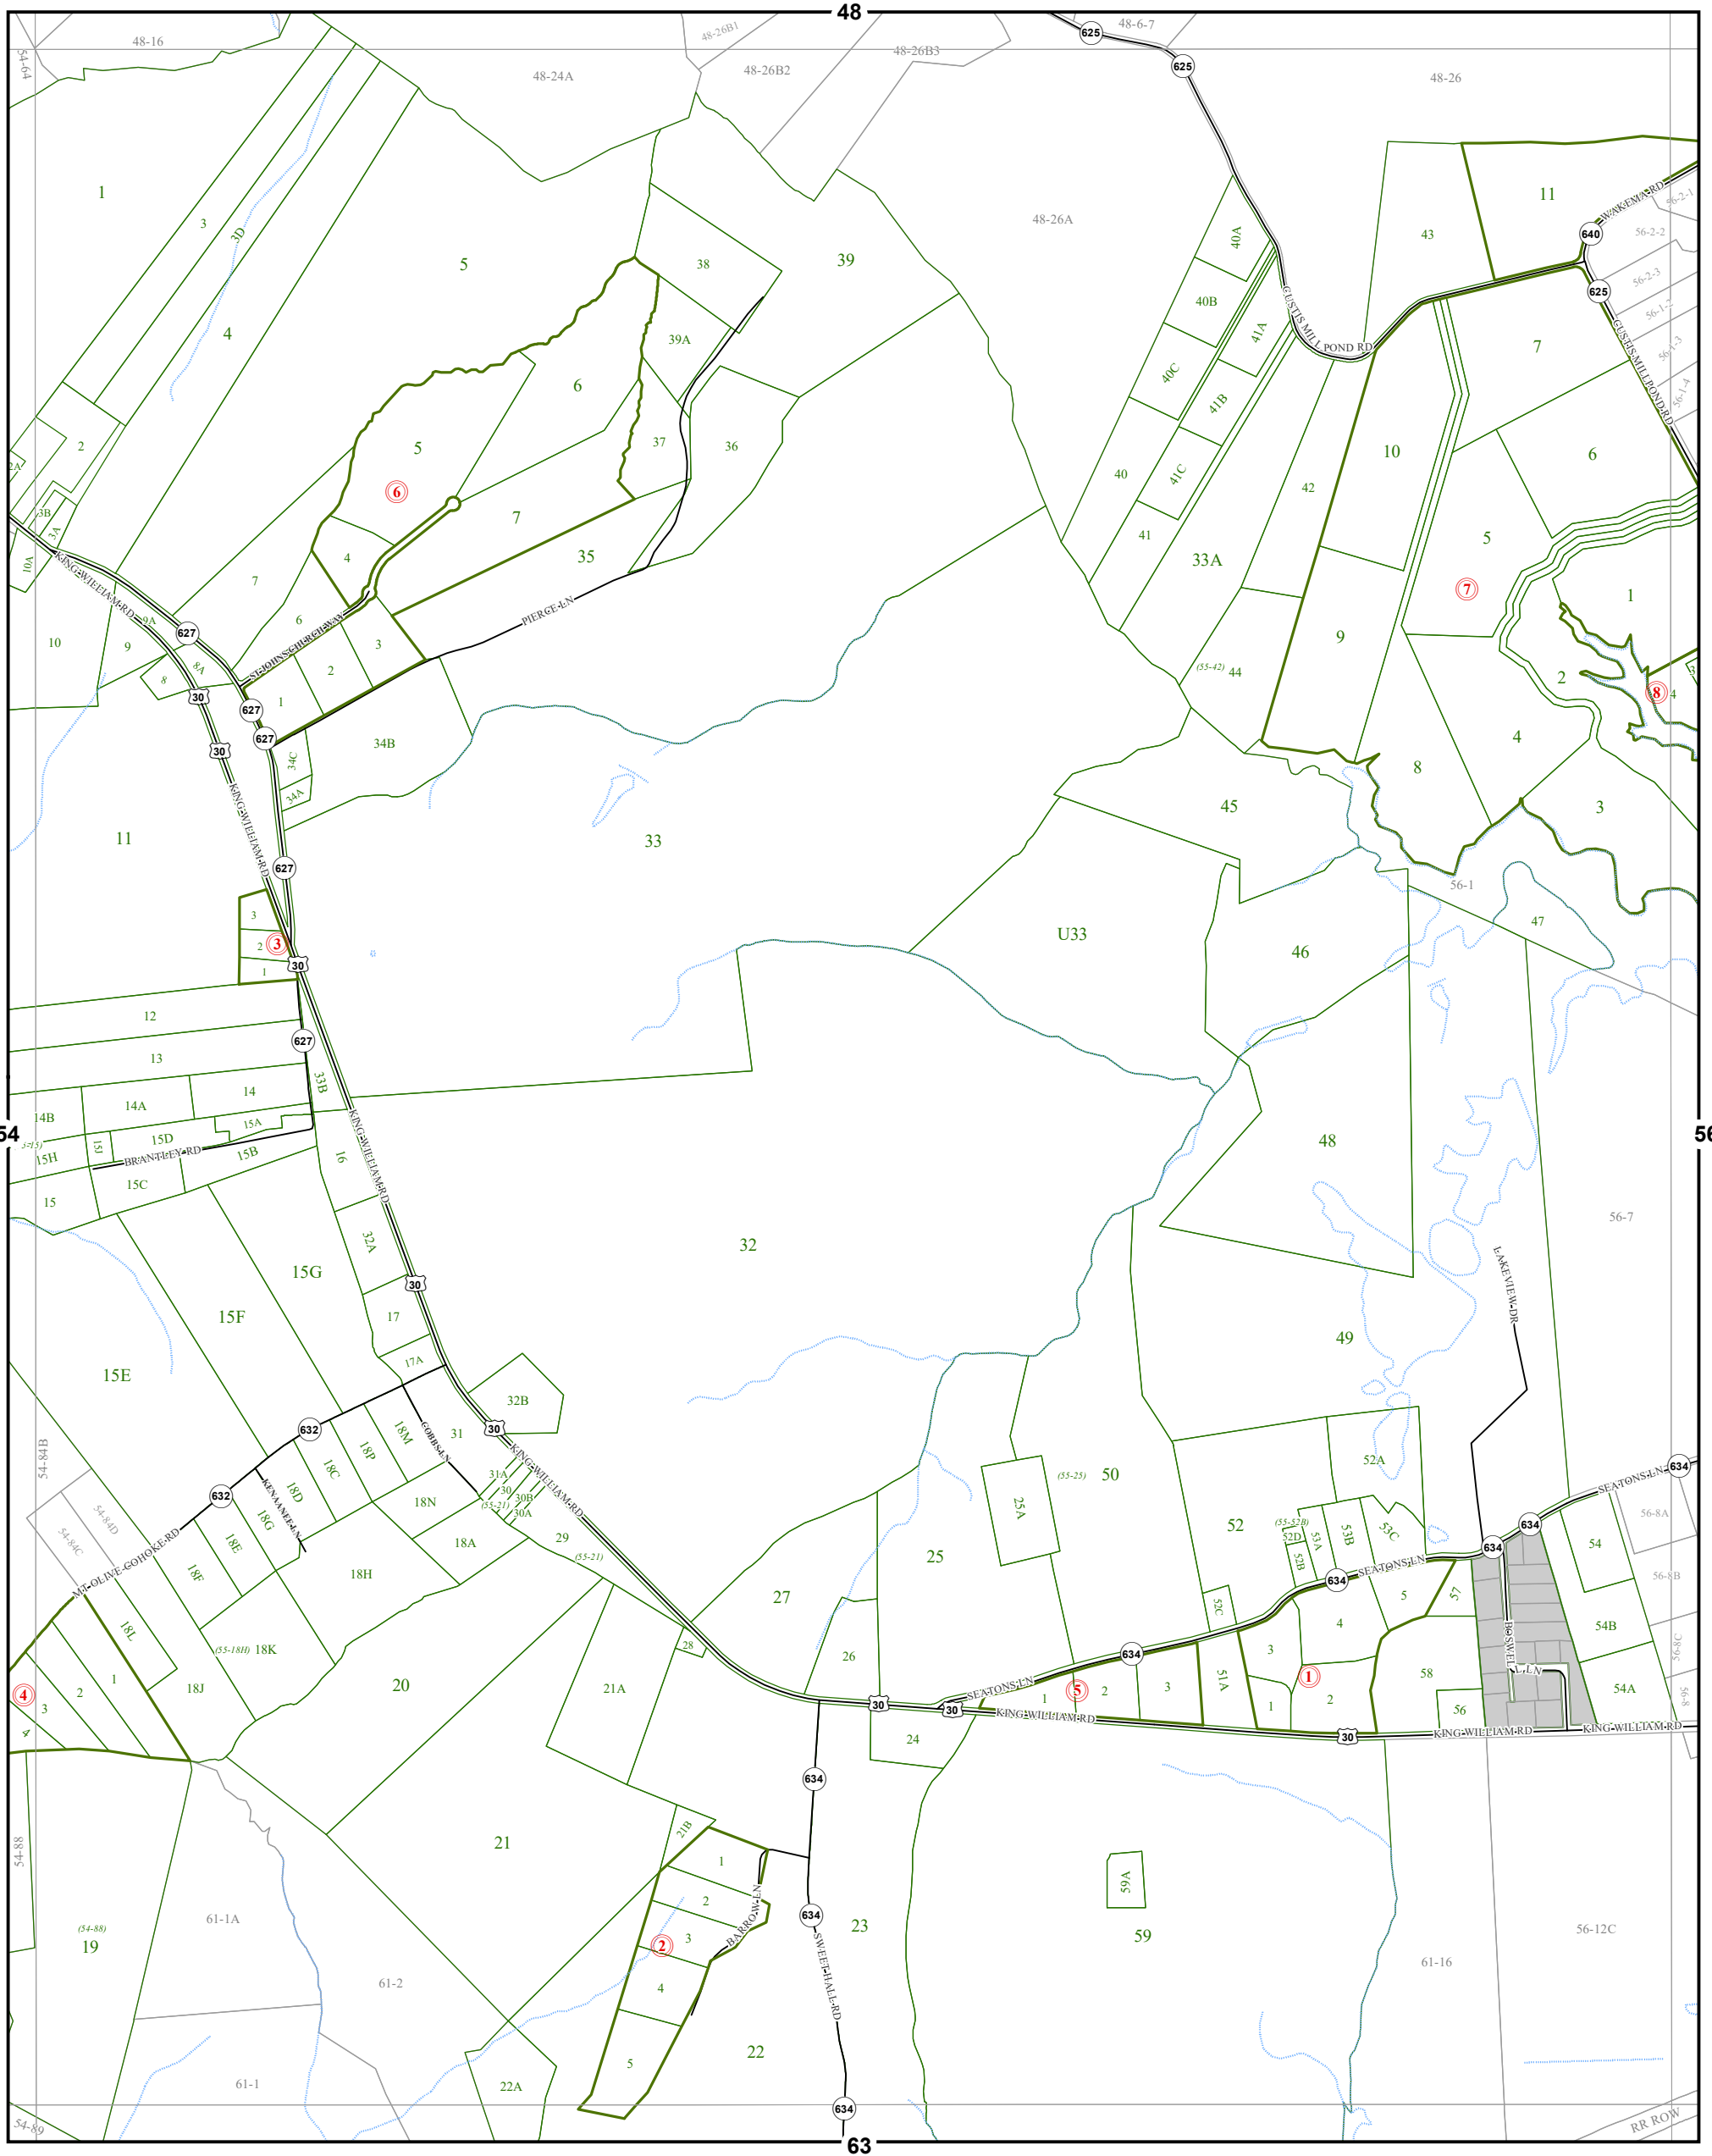

# KING WILLIAM COUNTY

Last Updated May 2017

Map information is believed to be accurate, but accuracy is not guaranteed. Any errors or omissions should be reported to the Commissioner of Revenue's office. In no event will King William County be liable for any damages or other pecuniary loss that may arise from the use of this data.

## WEST POINT DISTRICT

### LEGEND

- County Boundary
- Routes
- Lots
- District Boundaries
- Streams
- Railroads
- Roads / Alleys
- Sections
- Blocks
- Water Bodies