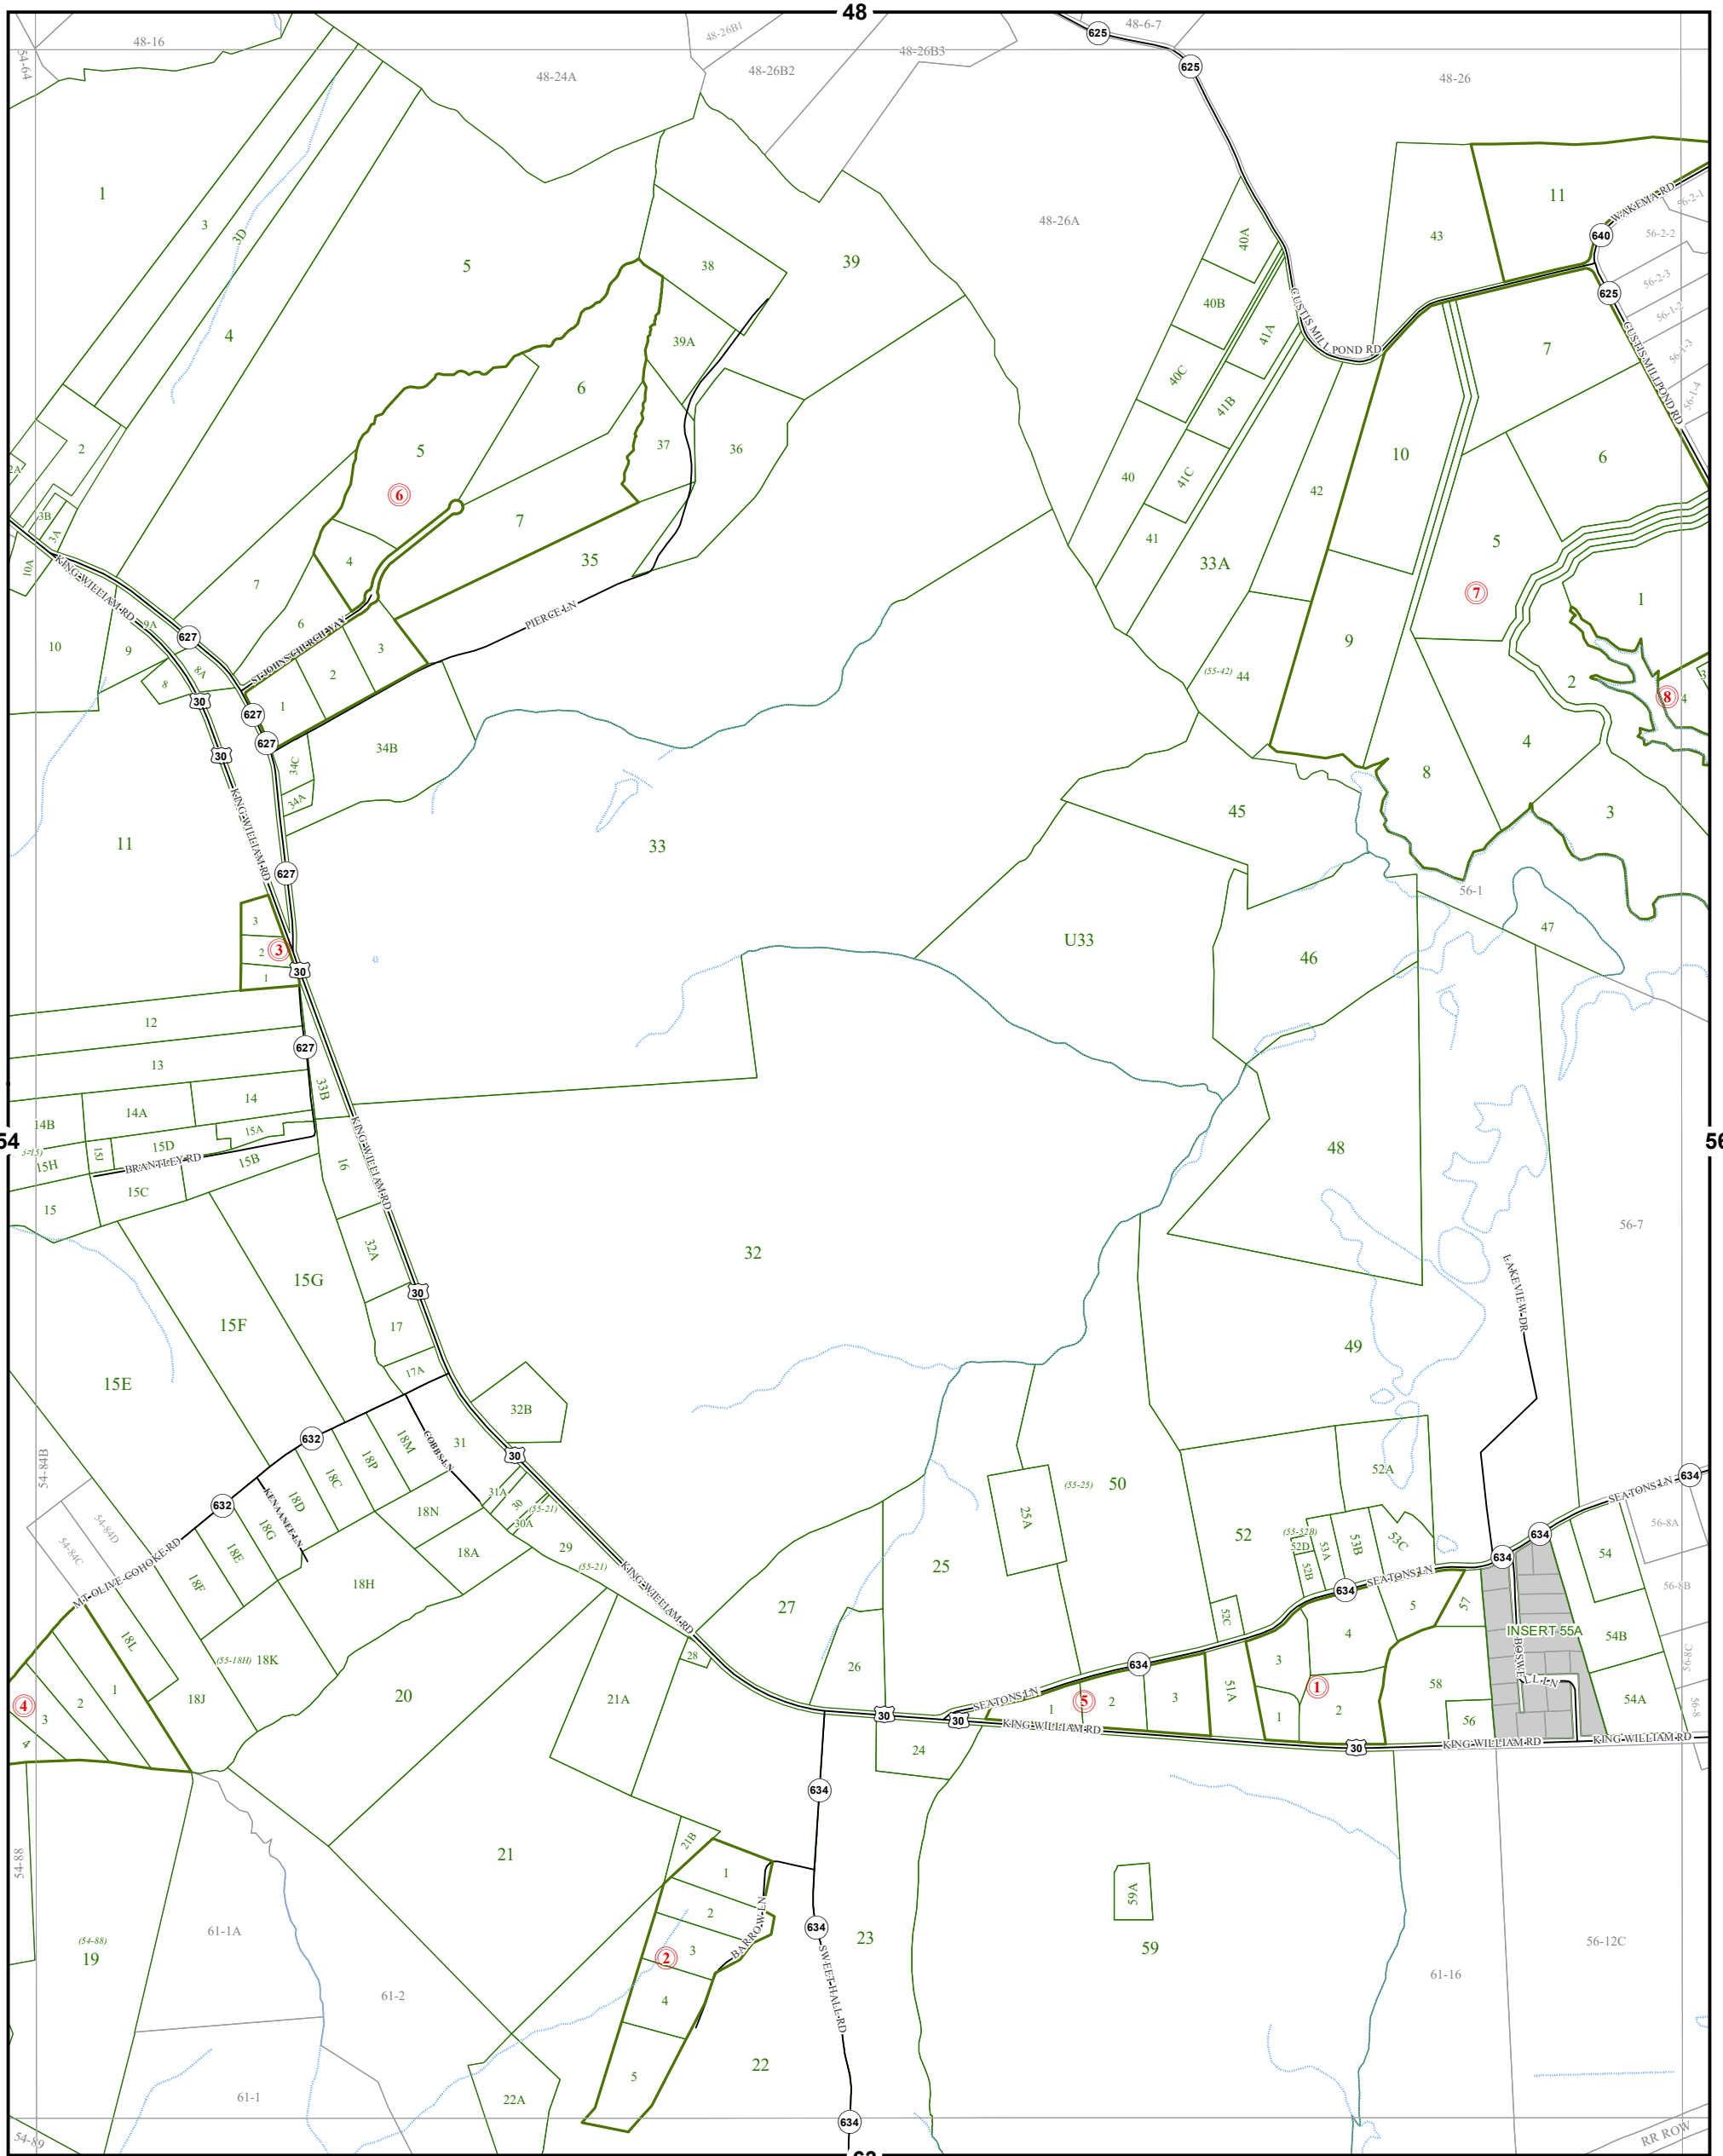

# KING WILLIAM COUNTY

Last Updated February 2018

Map information is believed to be accurate, but accuracy is not guaranteed. Any errors or omissions should be reported to the Commissioner of Revenue's office. In no event will King William County be liable for any damages or other pecuniary loss that may arise from the use of this data.

## WEST POINT DISTRICT

### LEGEND

- County Boundary
- Routes
- 1 Lots
- District Boundaries
- Streams
- Railroads
- Roads / Alleys
- 1 Sections
- Blocks
- Water Bodies