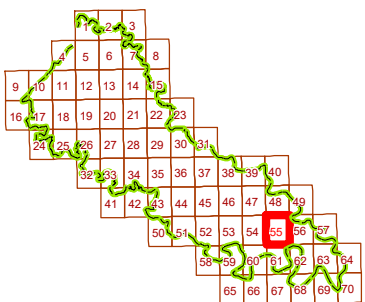

# KING WILLIAM COUNTY

Last Updated February 2018

Map information is believed to be accurate, but accuracy is not guaranteed. Any errors or omissions should be reported to the Commissioner of Revenue's office. In no event will King William County be liable for any damages or other pecuniary loss that may arise from the use of this data.

## WEST POINT DISTRICT

### LEGEND

- County Boundary
- Routes
- 1 Lots
- District Boundaries
- Streams
- Railroads
- Roads / Alleys
- 1 Sections
- Blocks
- Water Bodies