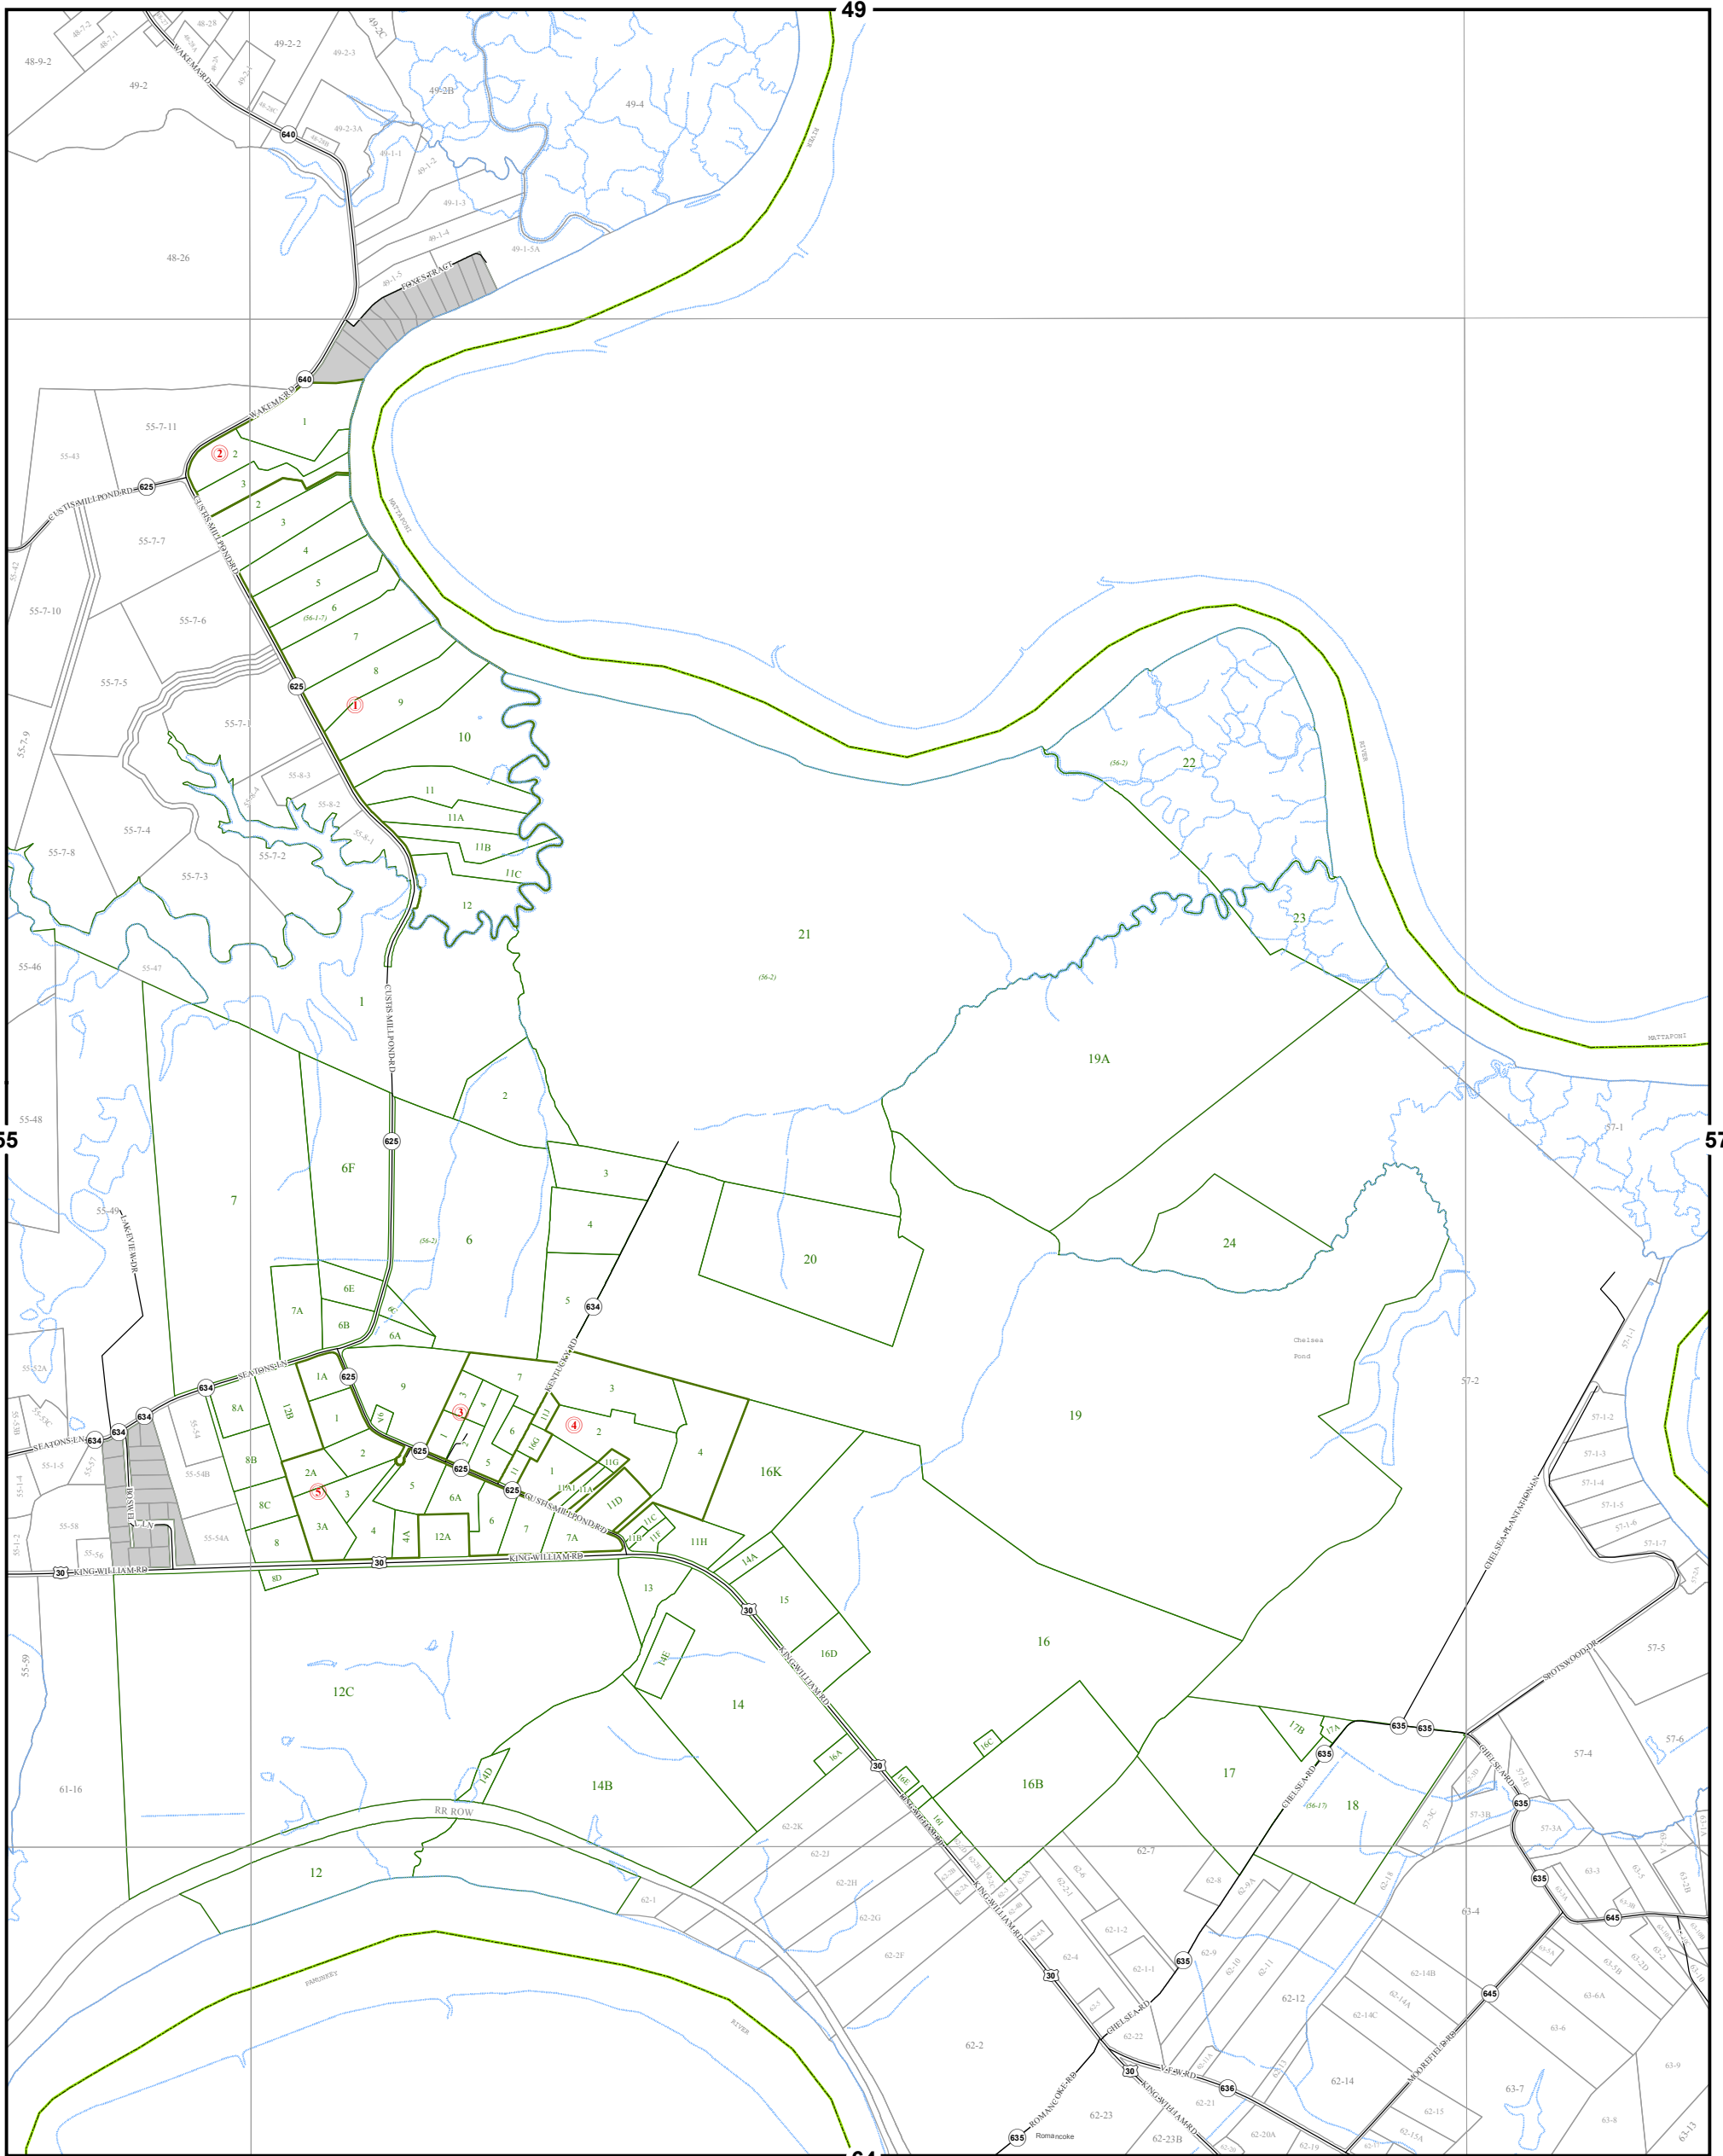

# KING WILLIAM COUNTY

Last Updated September 2015

Map information is believed to be accurate, but accuracy is not guaranteed. Any errors or omissions should be reported to the Commissioner of Revenue's office. In no event will King William County be liable for any damages or other pecuniary loss that may arise from the use of this data.

## WEST POINT DISTRICT

### LEGEND

- |                 |                |          |                     |              |
|-----------------|----------------|----------|---------------------|--------------|
| County Boundary | Routes         | Lots     | District Boundaries | Streams      |
| Railroads       | Roads / Alleys | Sections | Blocks              | Water Bodies |