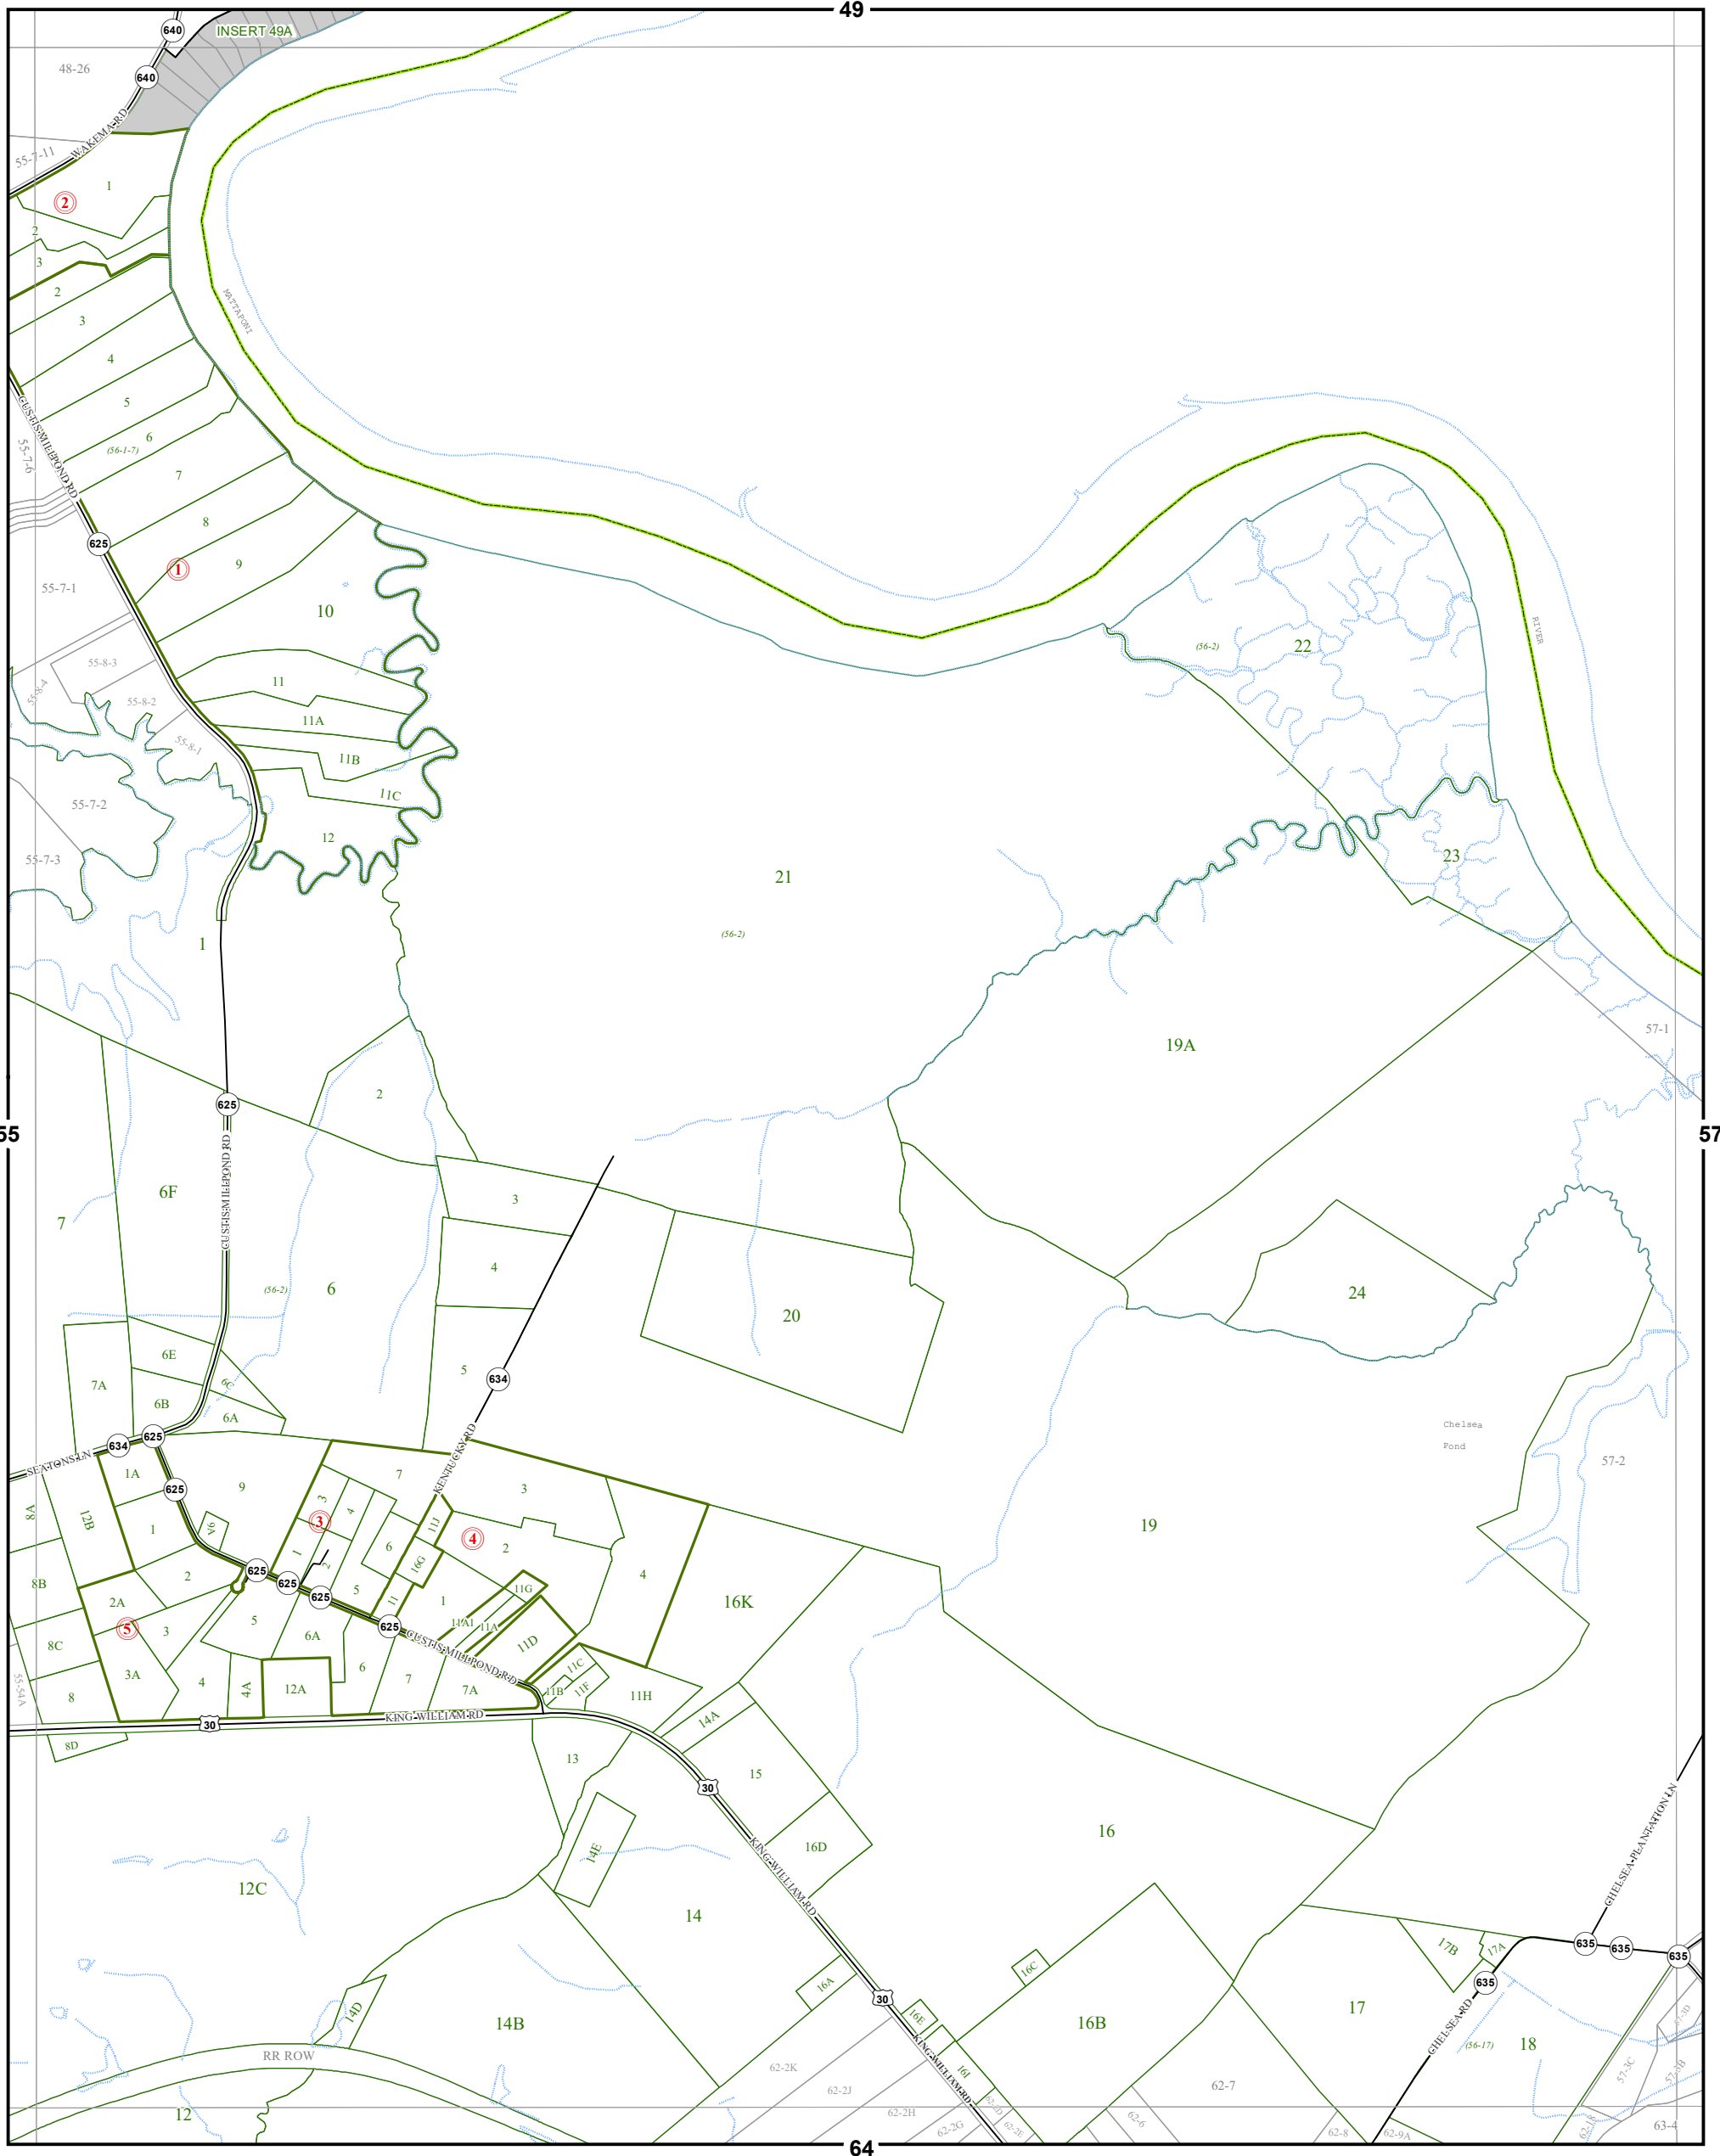

KING WILLIAM COUNTY

Last Updated February 2018

Map information is believed to be accurate, but accuracy is not guaranteed. Any errors or omissions should be reported to the Commissioner of Revenue's office. In no event will King William County be liable for any damages or other pecuniary loss that may arise from the use of this data.

WEST POINT DISTRICT

SECTION 56

LEGEND

- | | | | | |
|-----------------|----------------|----------|---------------------|--------------|
| County Boundary | Routes | Lots | District Boundaries | Streams |
| Railroads | Roads / Alleys | Sections | Blocks | Water Bodies |