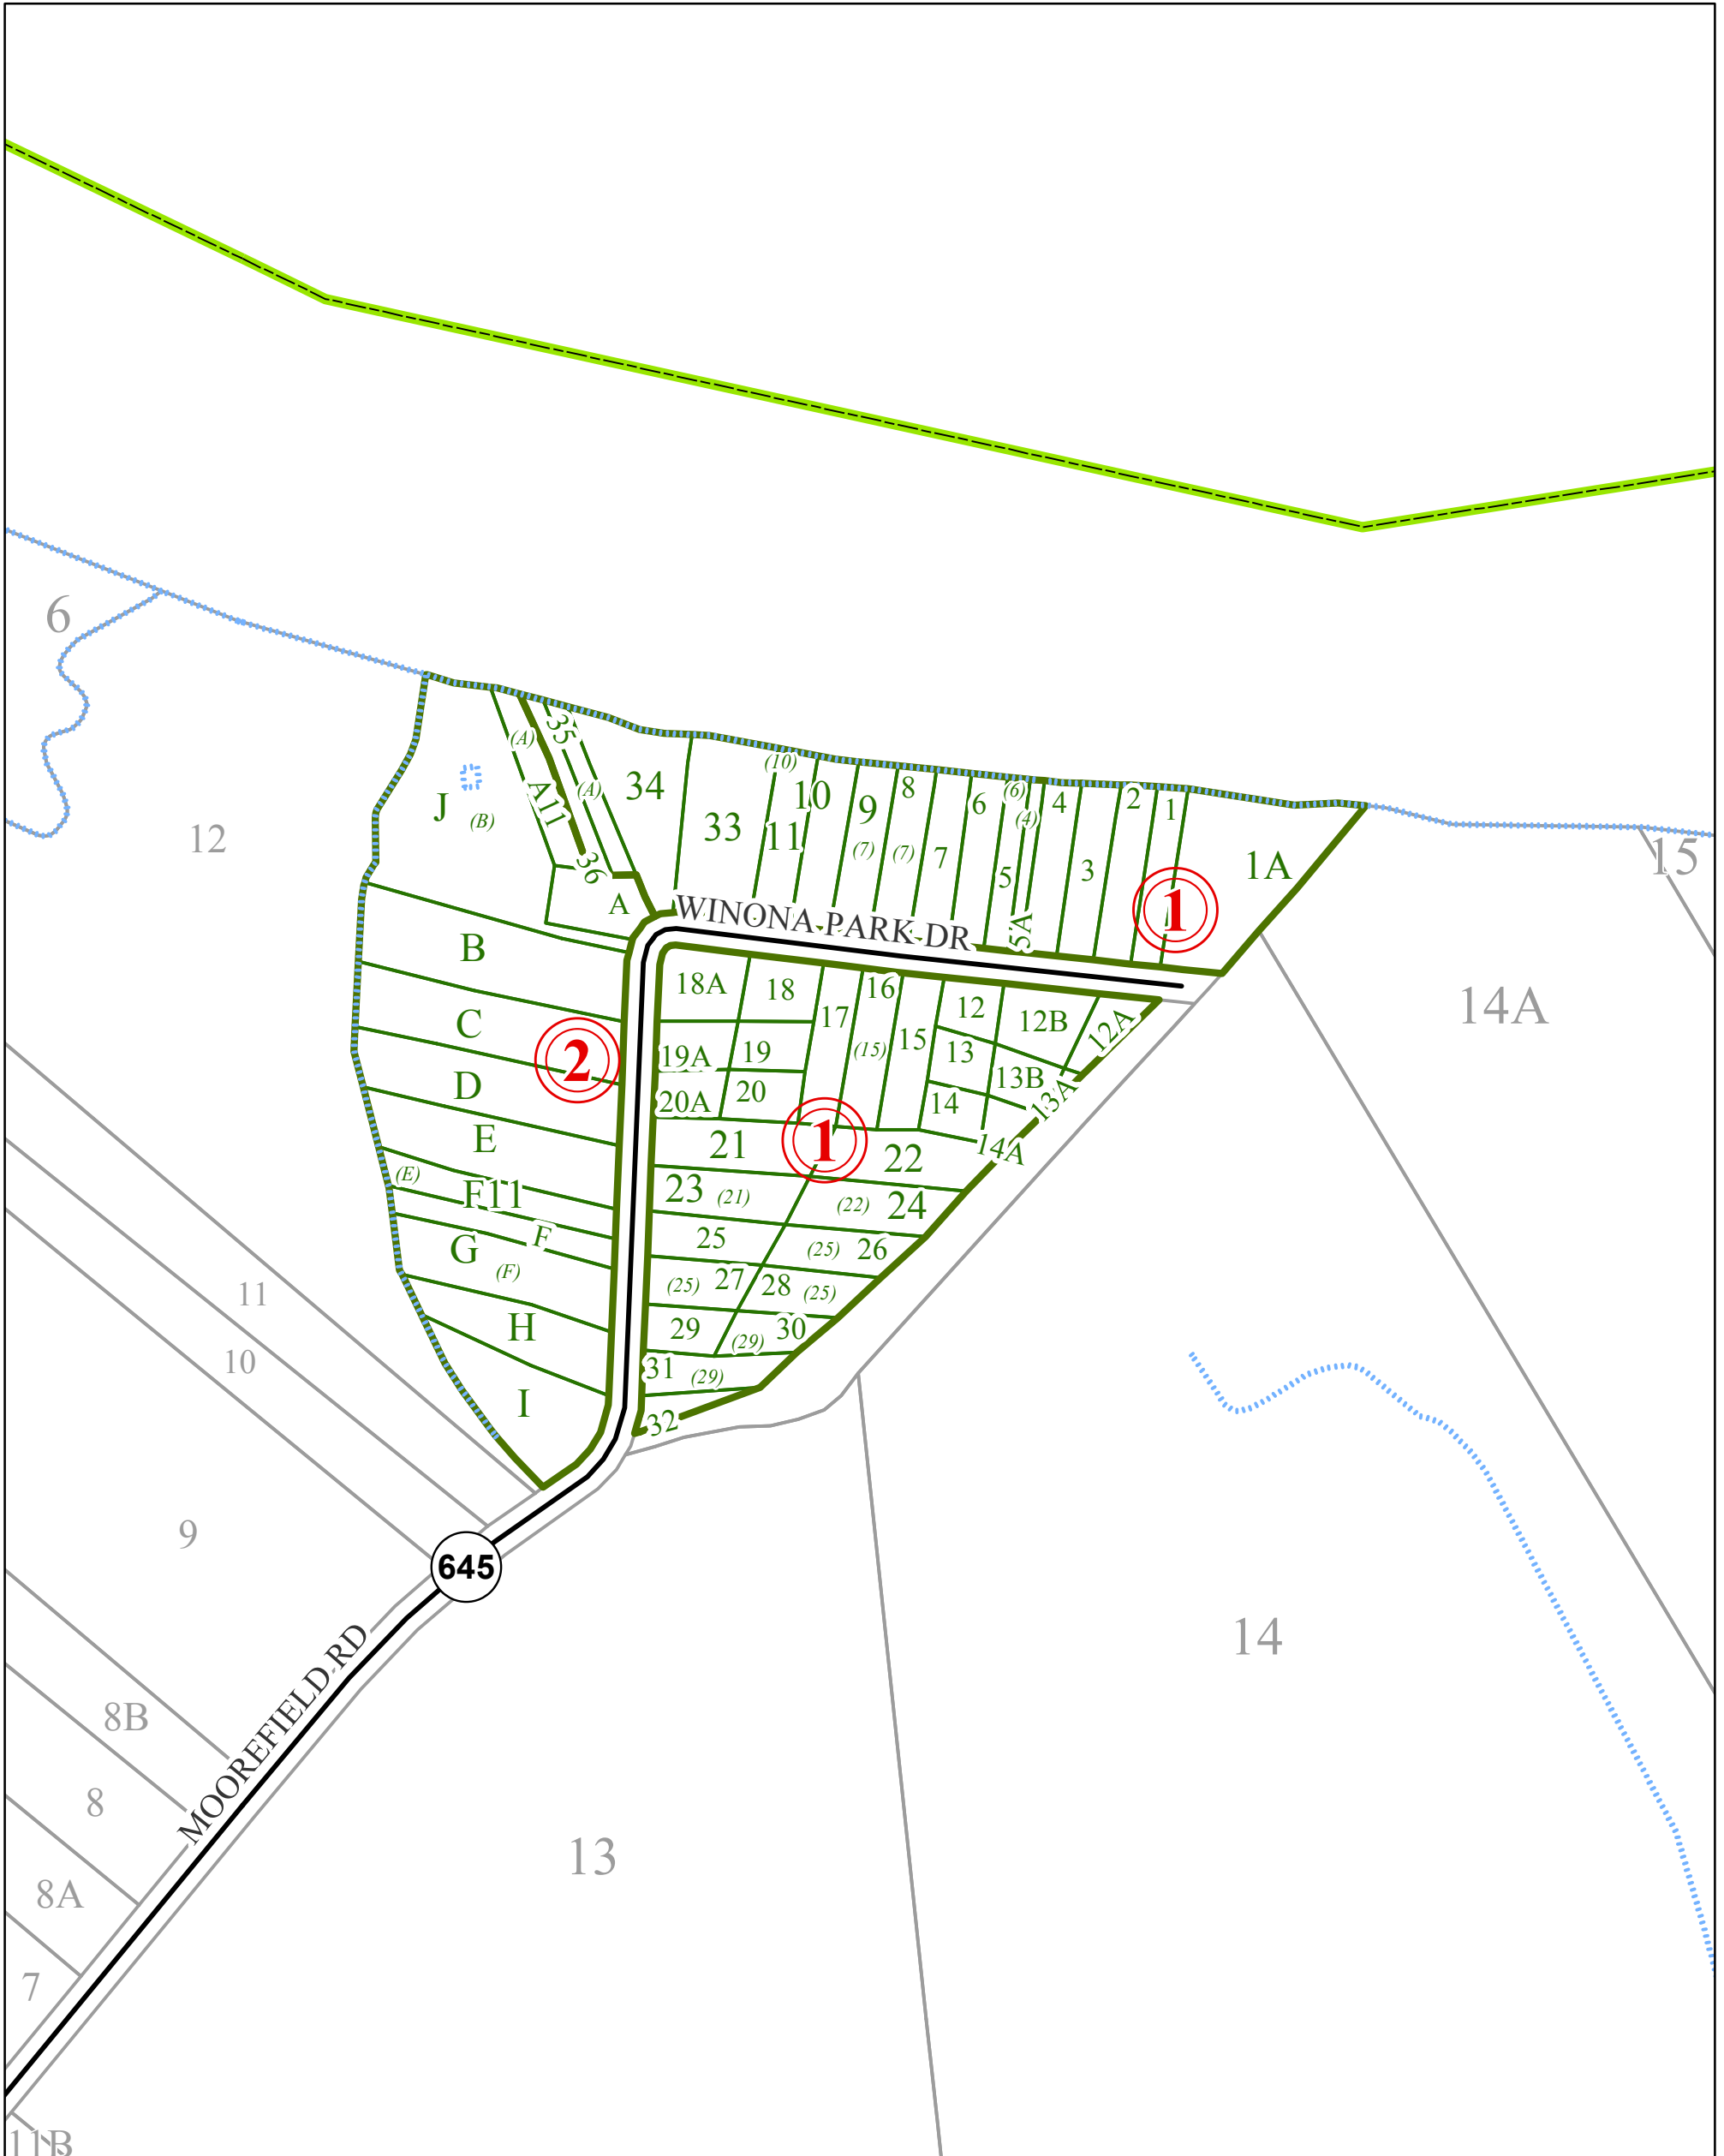

KING WILLIAM COUNTY

Last Updated September 2015

Map information is believed to be accurate, but accuracy is not guaranteed. Any errors or omissions should be reported to the Commissioner of Revenue's office. In no event will King William County be liable for any damages or other pecuniary loss that may arise from the use of this data.

LEGEND

- ▬ County Boundary
- ▬ Routes
- 1 Lots
- District Boundaries
- ▬ Streams
- + Railroads
- ▬ Roads / Alleys
- 1 Sections
- Blocks
- + Water Bodies

INSERT 57A